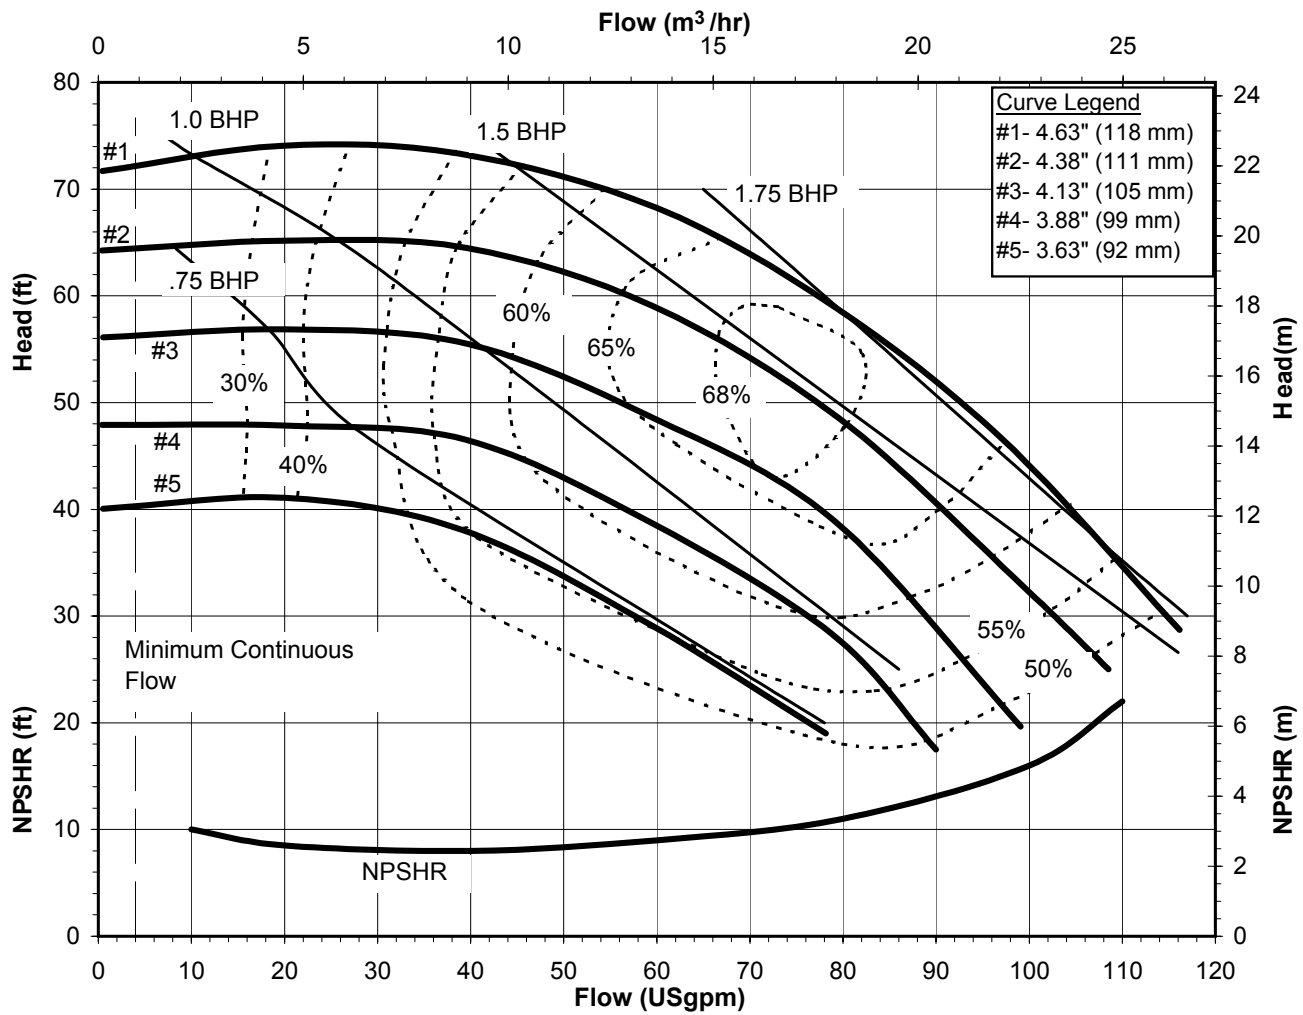

Model DB11
3450 rpm, 60 Hz
Suction: 2" FNPT
Discharge: 1 1/2" MNPT

DB1160
6001 Rev 0