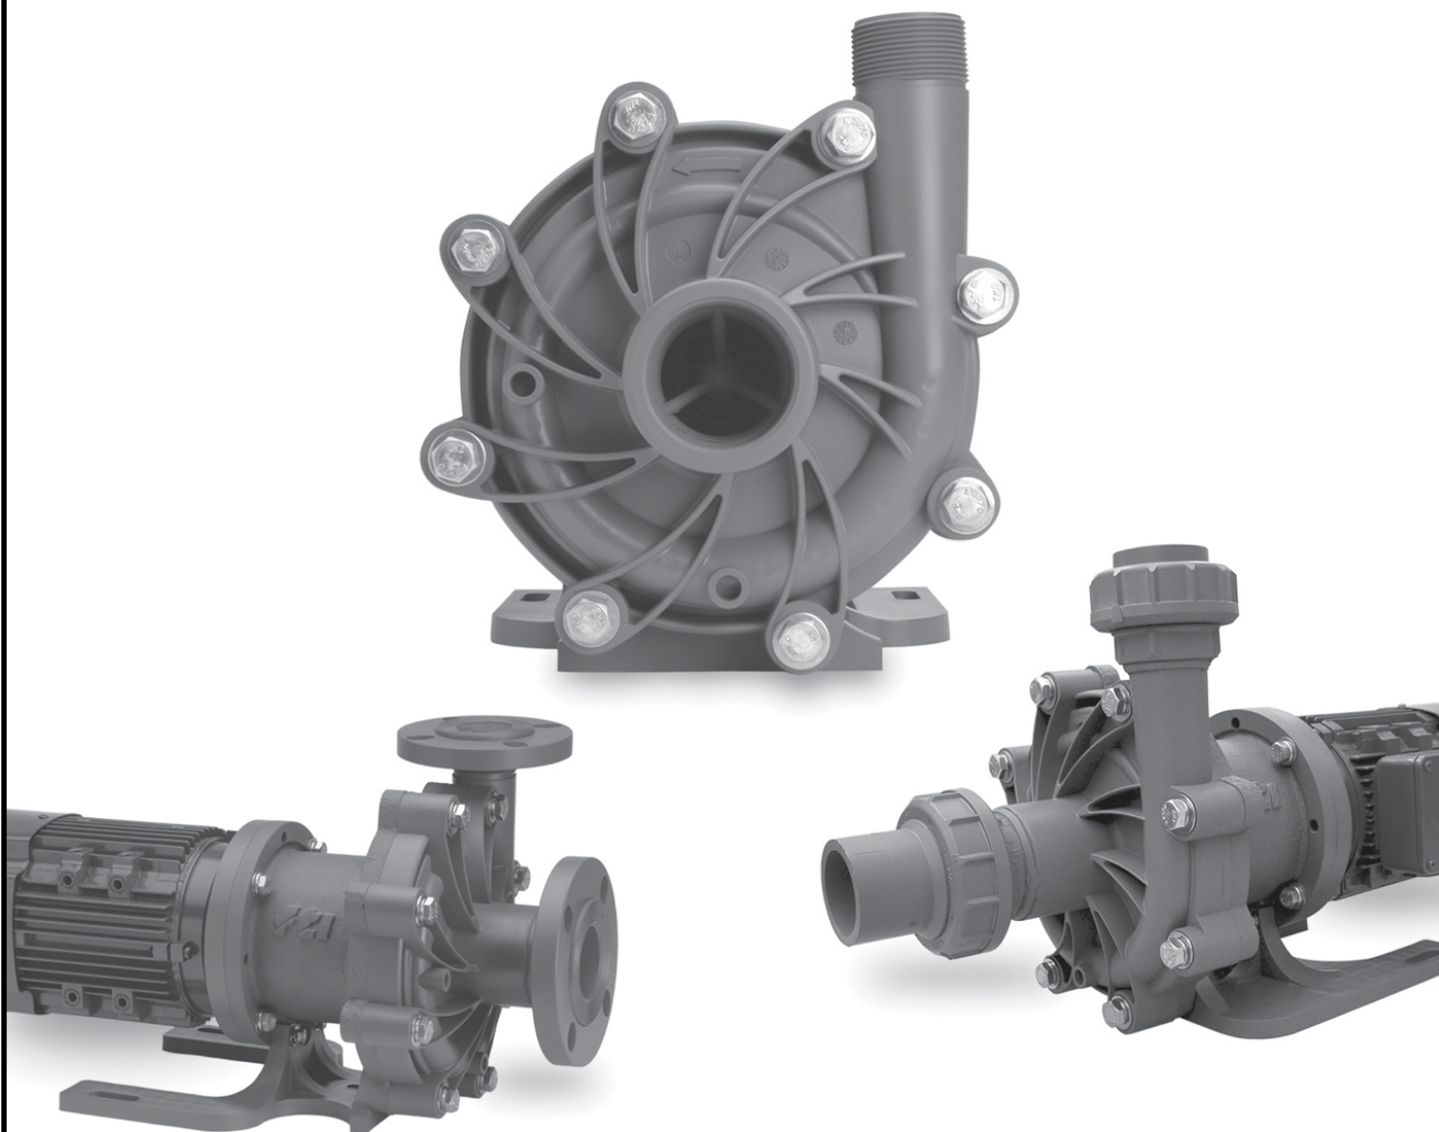

DB SERIES SEALLESS CENTRIFUGAL PUMPS CURVEBOOK

Literature ID No. Ft06-922, R5

TABLE OF CONTENTS

Description	Page
DB3/4/5, 3450 rpm, 60 Hz	4
DB3/4/5, 2900 rpm, 60 Hz	5
DB5.5, 3450 rpm, 60 Hz.....	6
DB5.5, 2900 rpm, 50 Hz.....	7
DB6, 3450 rpm, 60 Hz.....	8
DB6, 1725 rpm, 60 Hz.....	9
DB6, 2900 rpm, 50 Hz.....	10
DB6, 1450 rpm, 50 Hz.....	11
DB6H, 3450 rpm, 60 Hz	12
DB6H, 1725 rpm, 60 Hz	13
DB6H, 2900 rpm, 50 Hz	14
DB6H, 1450 rpm, 50 Hz	15
DB7, 3450 rpm, 60 Hz.....	16
DB7, 1725 rpm, 60 Hz.....	17
DB7, 2900 rpm, 50 Hz.....	18
DB7, 1450 rpm, 50 Hz.....	19
DB8, 3450 rpm, 60 Hz.....	20
DB8, 1725 rpm, 60 Hz.....	21
DB8, 2900 rpm, 50 Hz.....	22
DB8, 1450 rpm, 50 Hz.....	23
DB9, 3450 rpm, 60 Hz.....	24
DB9, 1725 rpm, 60 Hz.....	25
DB10, 3450 rpm, 60 Hz.....	26
DB10, 1725 rpm, 60 Hz.....	27
DB10, 2900 rpm, 50 Hz.....	28
DB10, 1450 rpm, 50 Hz.....	29
DB11, 3450 rpm, 60 Hz.....	30
DB11, 1725 rpm, 60 Hz.....	31
DB11, 2900 rpm, 50 Hz.....	32
DB11, 1450 rpm, 50 Hz.....	33
DB15, 3450 rpm, 60 Hz.....	34
DB15, 1725 rpm, 60 Hz.....	35
DB15, 2900 rpm, 50 Hz.....	36
DB15, 1450 rpm, 50 Hz.....	37
DB22, 3450 rpm, 60 Hz.....	38
DB22, 1725 rpm, 60 Hz.....	39
DB22, 2900 rpm, 50 Hz.....	40
DB22, 1450 rpm, 50 Hz.....	41
DB22, 3450 rpm, 60 Hz Open Impeller	42
DB22, 1725 rpm, 60 Hz Open Impeller	43
DB22, 2900 rpm, 50 Hz Open Impeller	44
DB22, 1450 rpm, 50 Hz Open Impeller	45