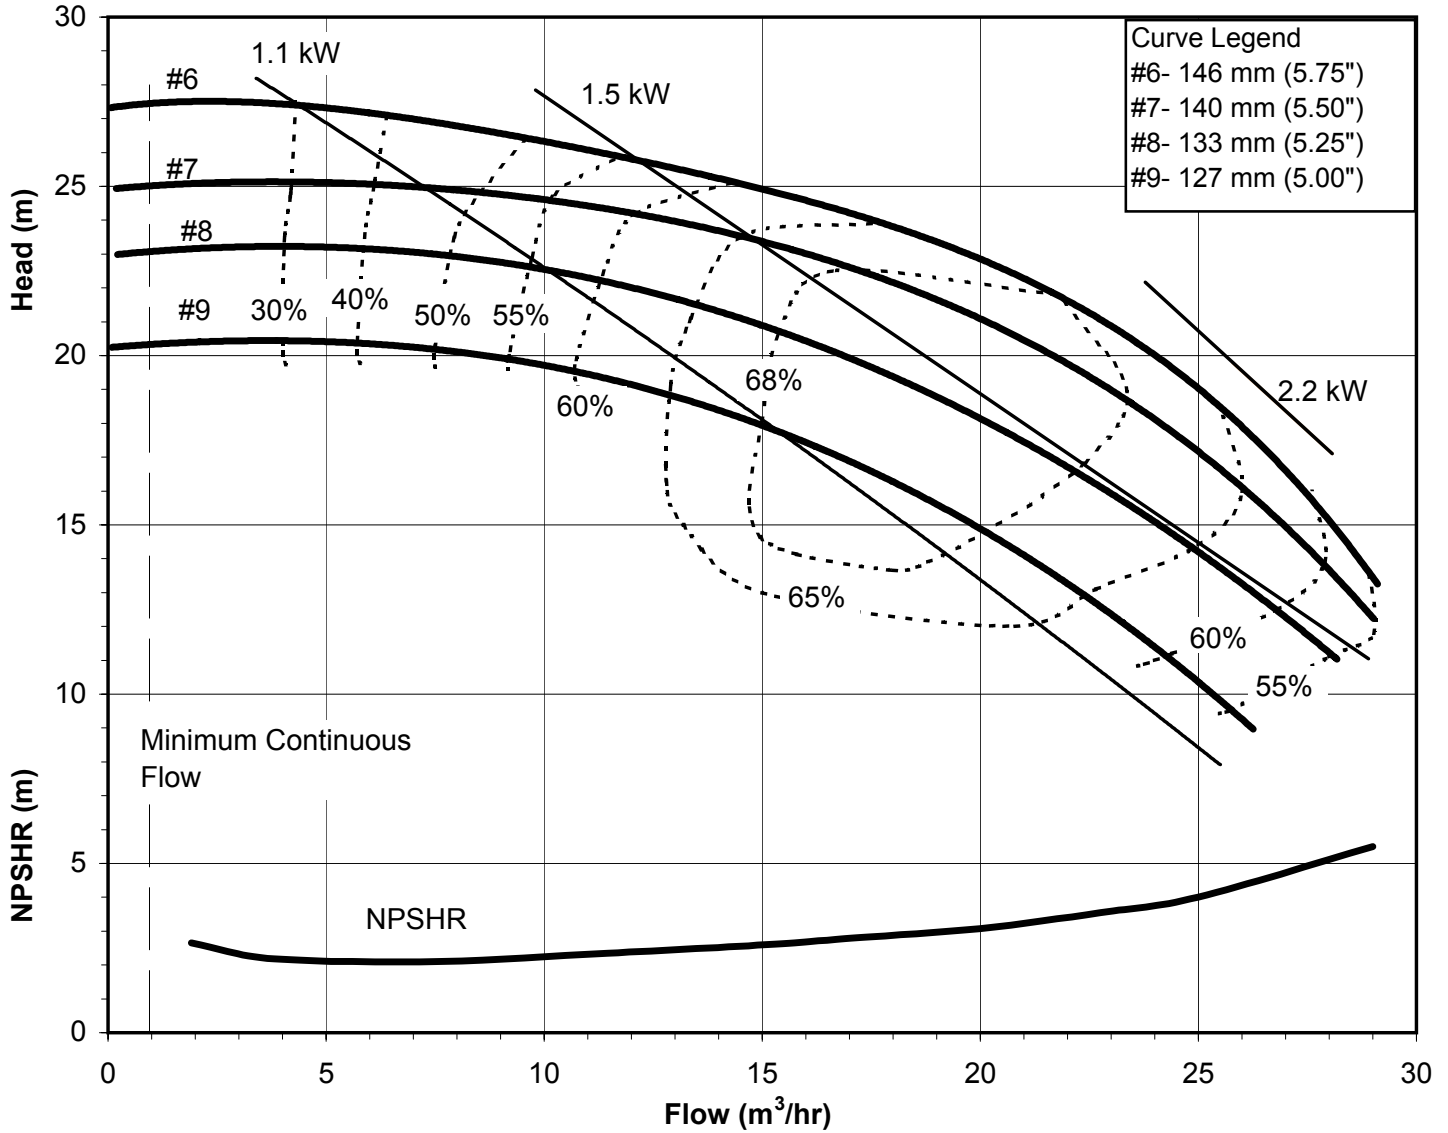

Model DB15
2900 rpm, 50 Hz
Suction: 2" FNPT
Discharge: 1 1/2" MNPT

DB 1550
6004 REVO