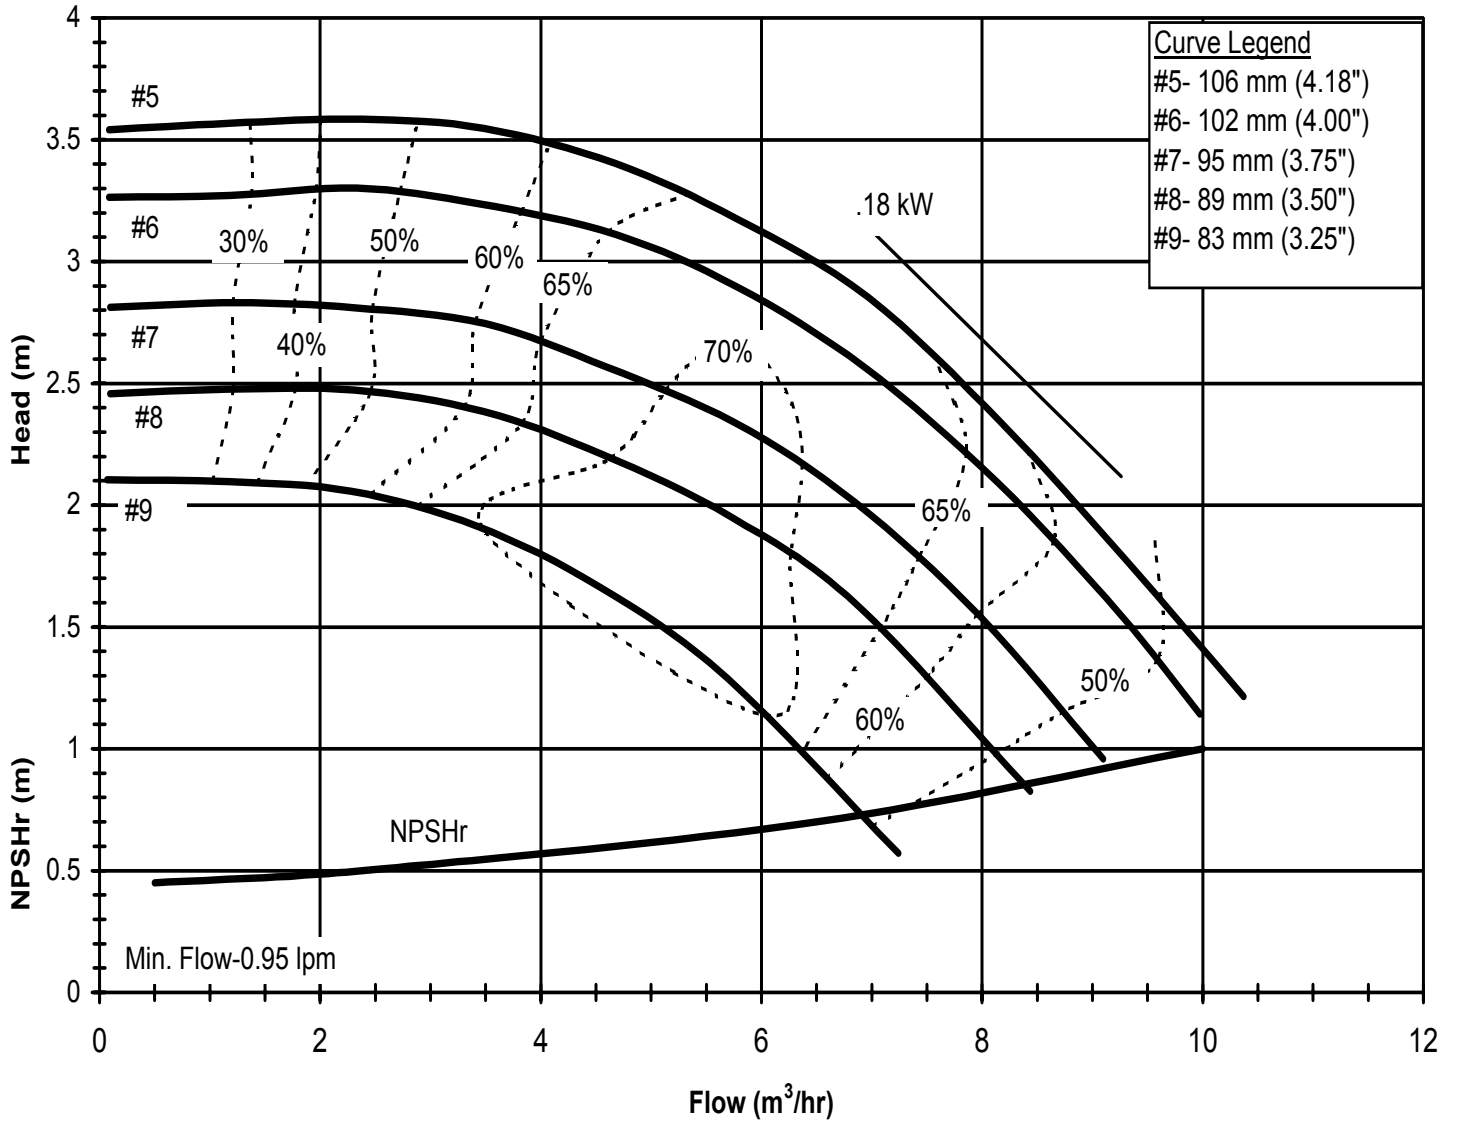

Model DB10
1450 rpm, 50 Hz
Suction: 1 1/2" FNPT
Discharge: 1 1/2" MNPT

DB1050
6018 REV 0