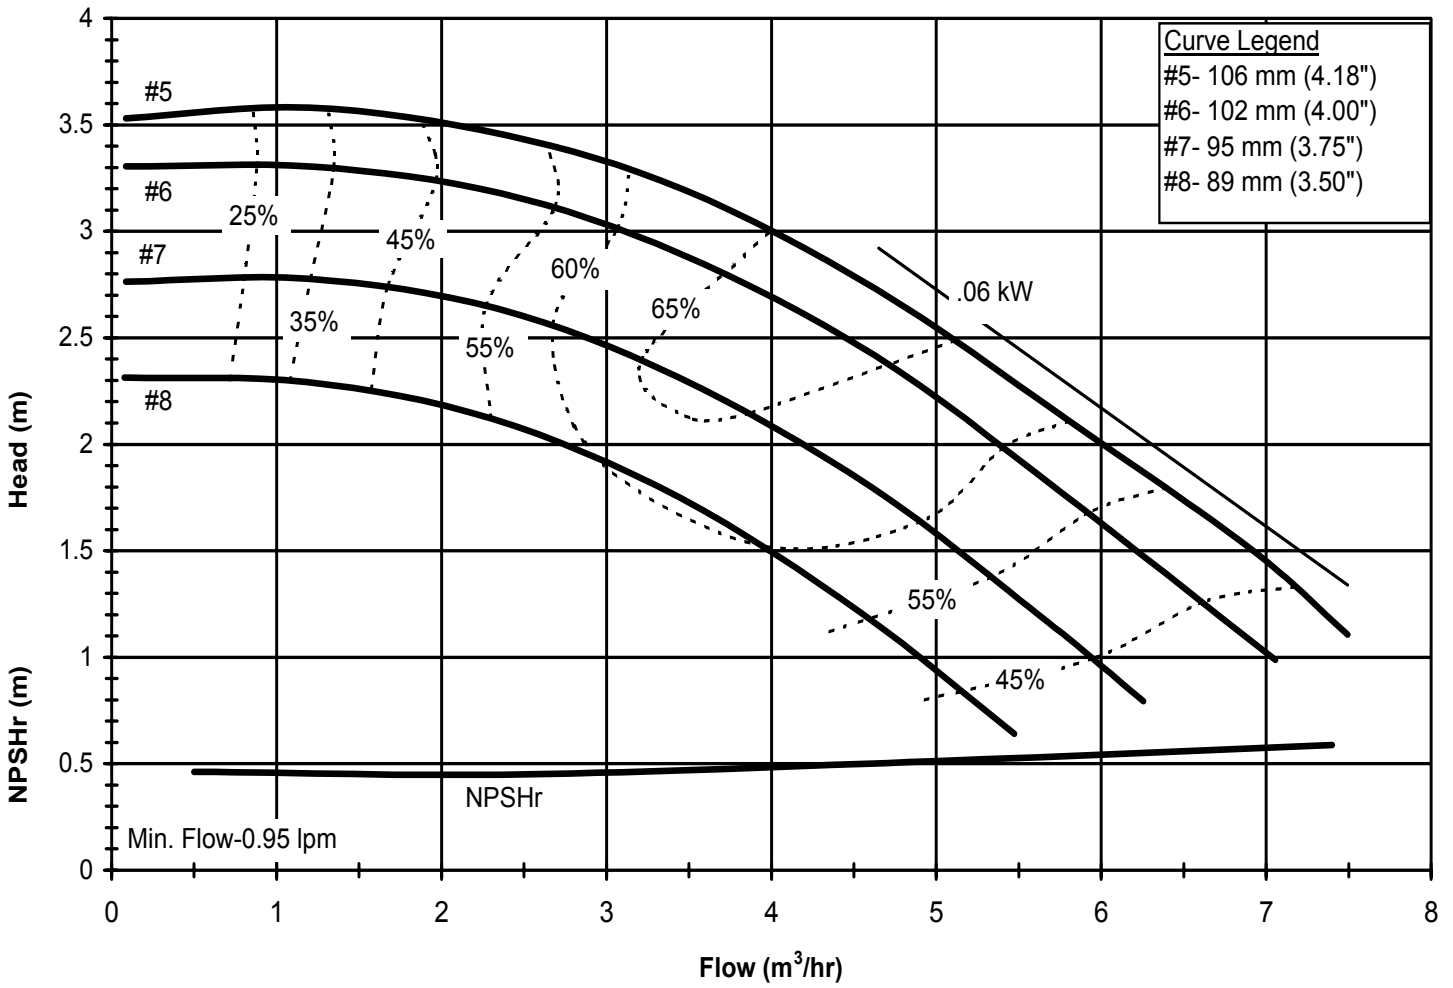

Model DB8
1450 rpm, 50 Hz
Suction: 1 1/2" FNPT
Discharge: 1" MNPT

DB850
6020 REV 0