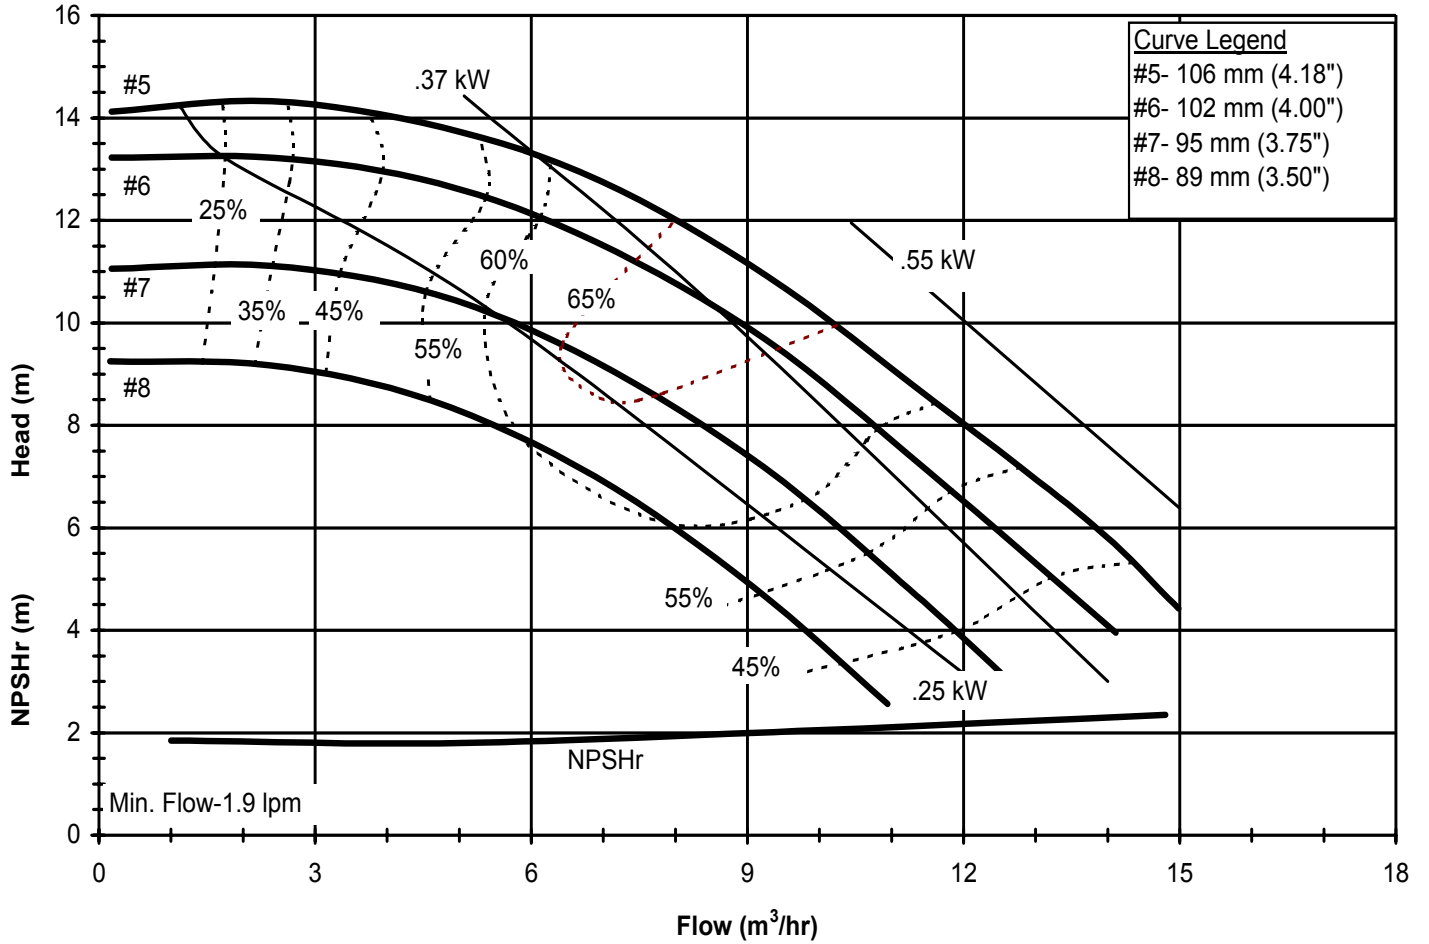

DB750
 6022 REV 0

Model DB8
 3450 rpm, 60 Hz
 Suction: 1 1/2" FNPT
 Discharge: 1" MNPT

DB860
 6019 REV 0

Model DB8
 1725 rpm, 60 Hz
 Suction: 1 1/2" FNPT
 Discharge: 1" MNPT

DB860
 6019 REV 0

Model DB8
 2900 rpm, 50 Hz
 Suction: 1 1/2" FNPT
 Discharge: 1" MNPT