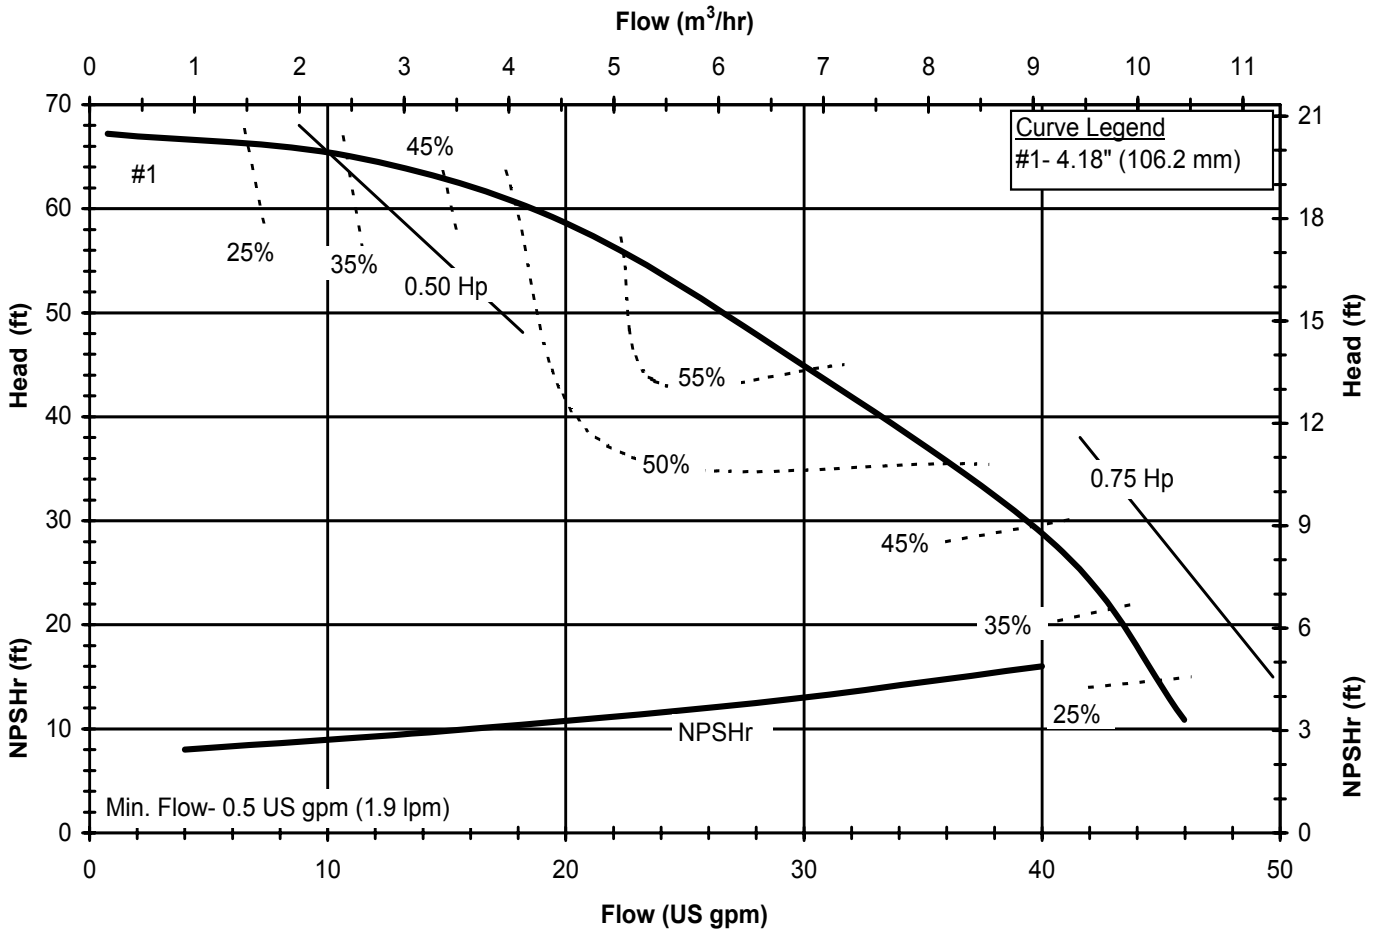

Model DB9
3450 rpm, 60 Hz
Suction: 1" FNPT
Discharge: 1" MNPT

DB960
6027 REV 0