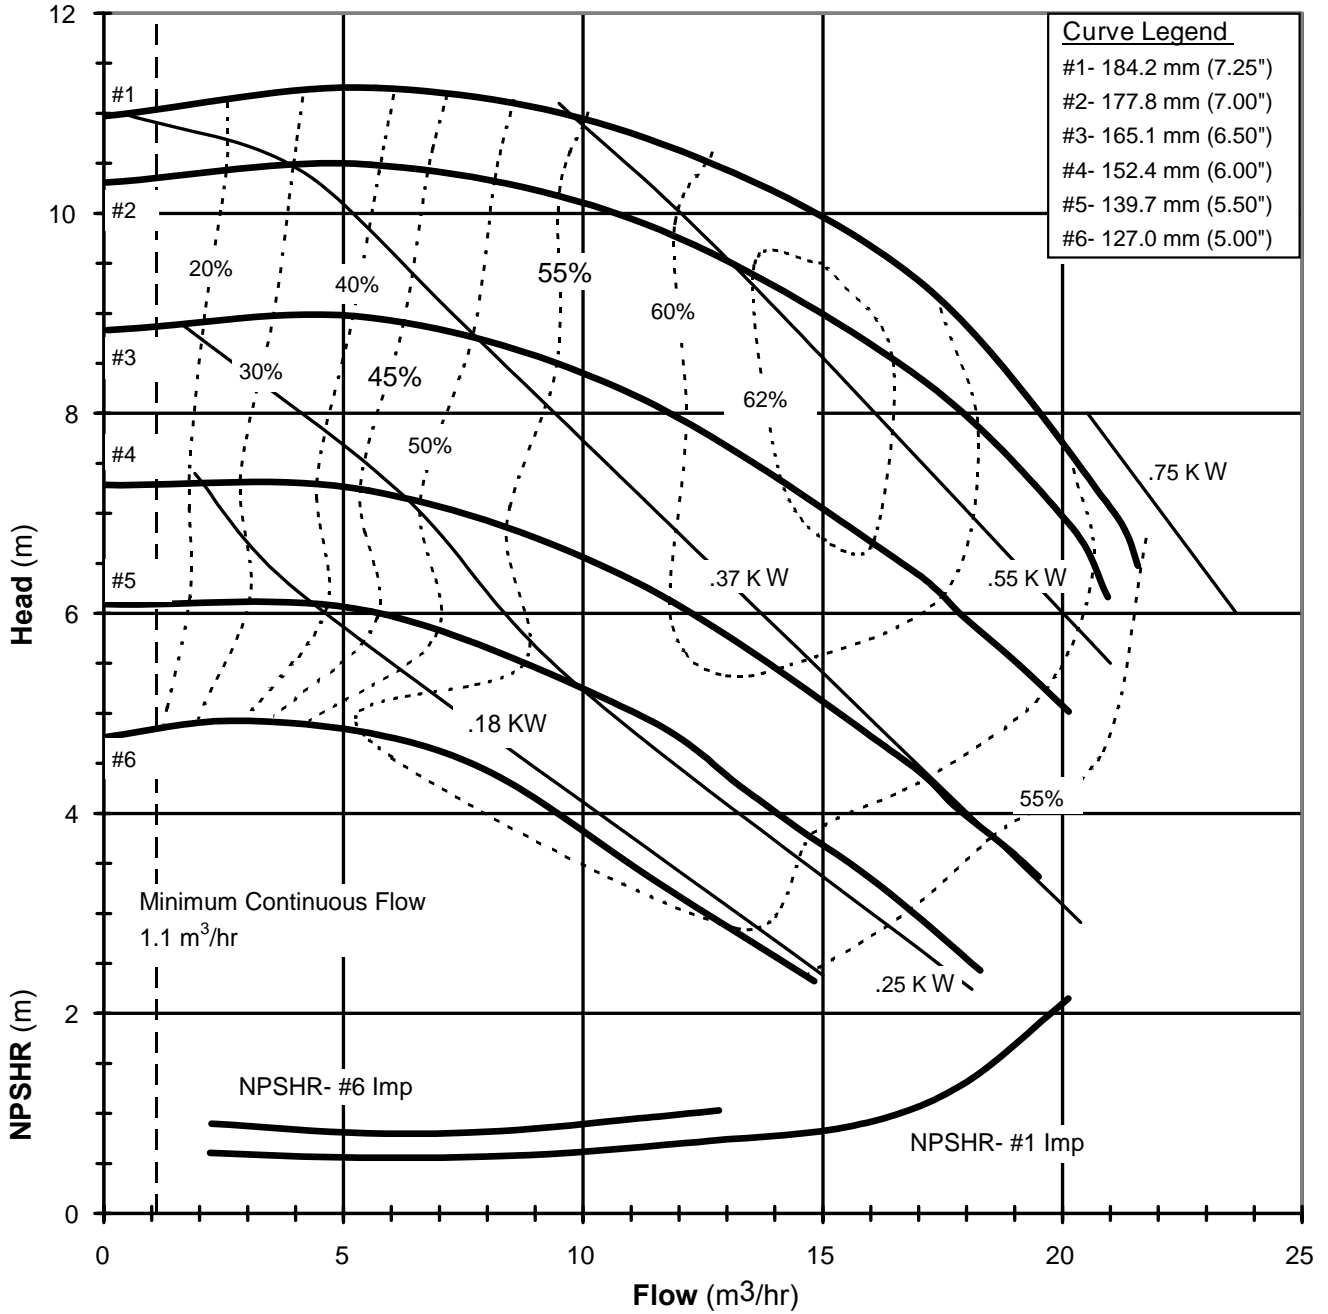

Model DB22 - Closed Impeller
1450 rpm, 50 Hz
Suction: 2" FNPT
Discharge: 2" MNPT

DB 22504C
6031 REVO