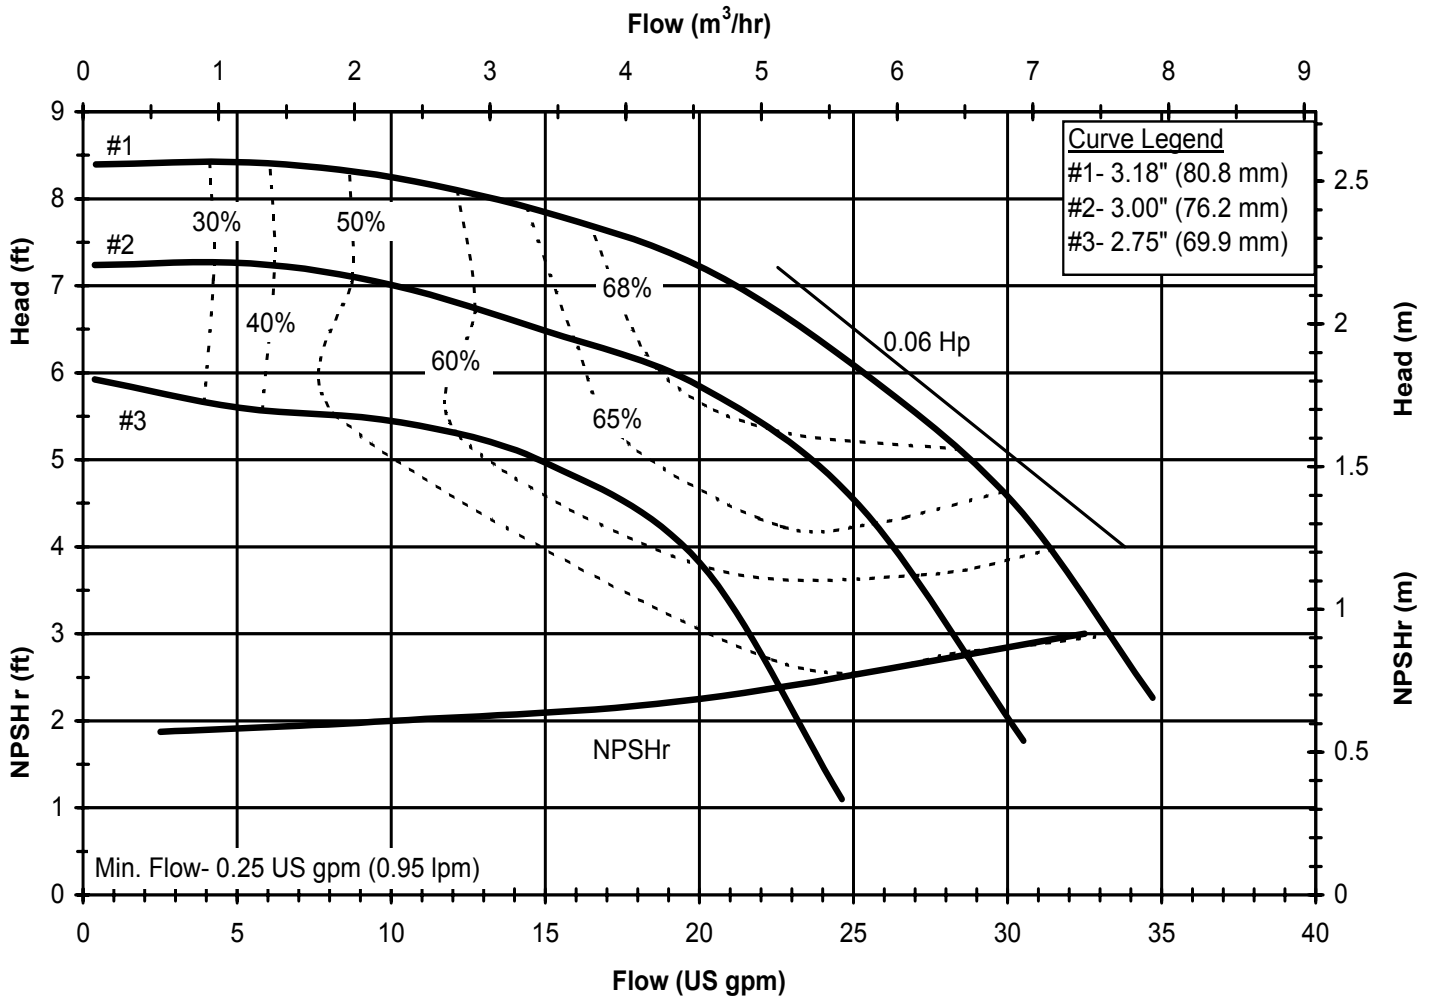

Model DB7
1725 rpm, 60 Hz
Suction: 1 1/2" FNPT
Discharge: 1 1/2" MNPT

DB760
6021 REV 1