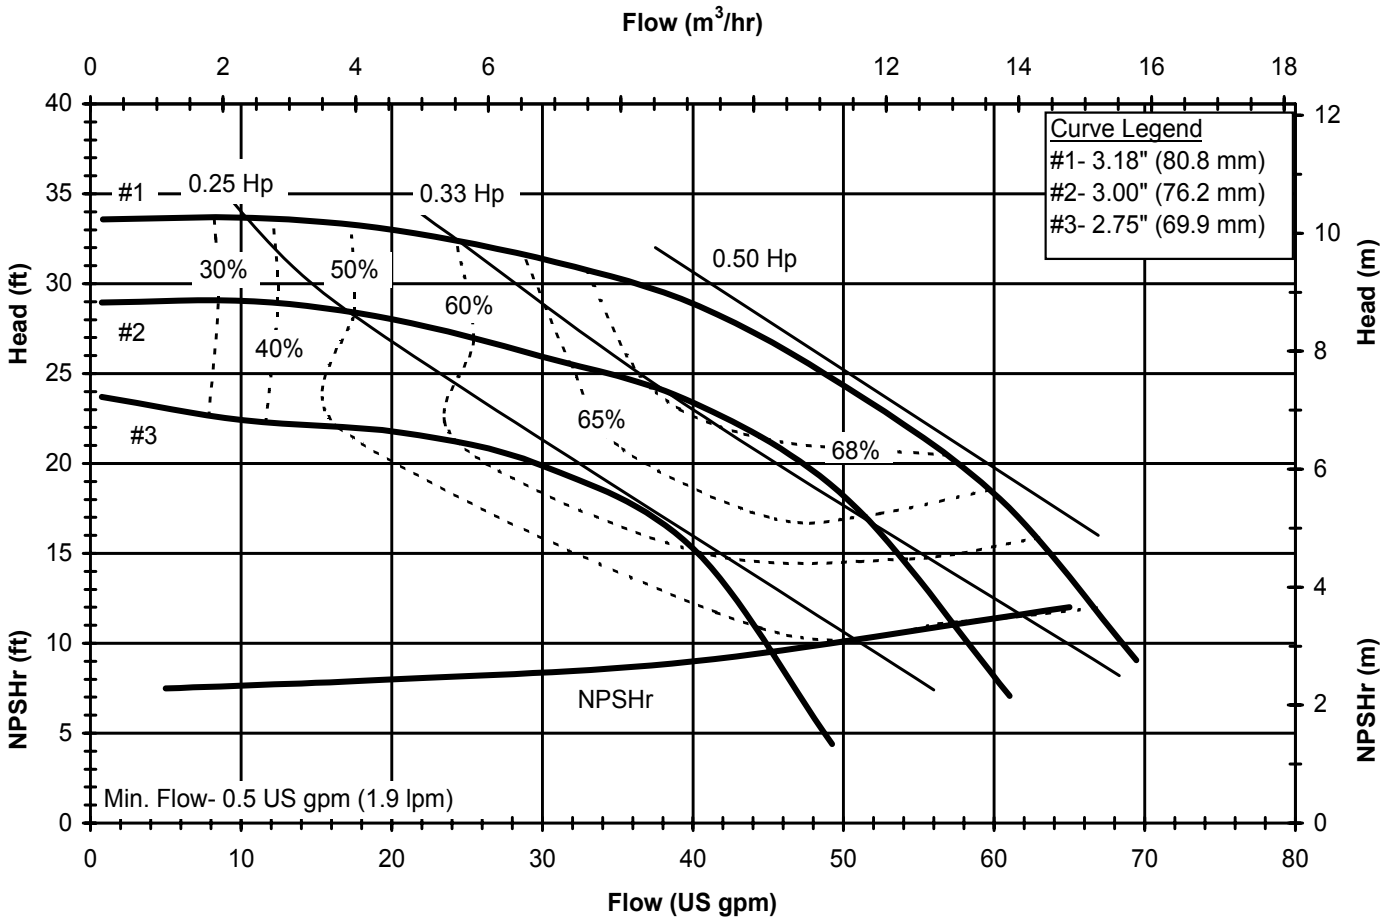

DB6H60
 6023 REV 1

Model DB6H
 2900 rpm, 50 Hz
 Suction: 1" FNPT
 Discharge: 1" MNPT

DB6H50
 6024 REV0

Model DB6H
 1450 rpm, 50 Hz
 Suction: 1" FNPT
 Discharge: 1" MNPT

DB6H50
 6024 REV0

Model DB7
 3450 rpm, 60 Hz
 Suction: 1 1/2" FNPT
 Discharge: 1 1/2" MNPT