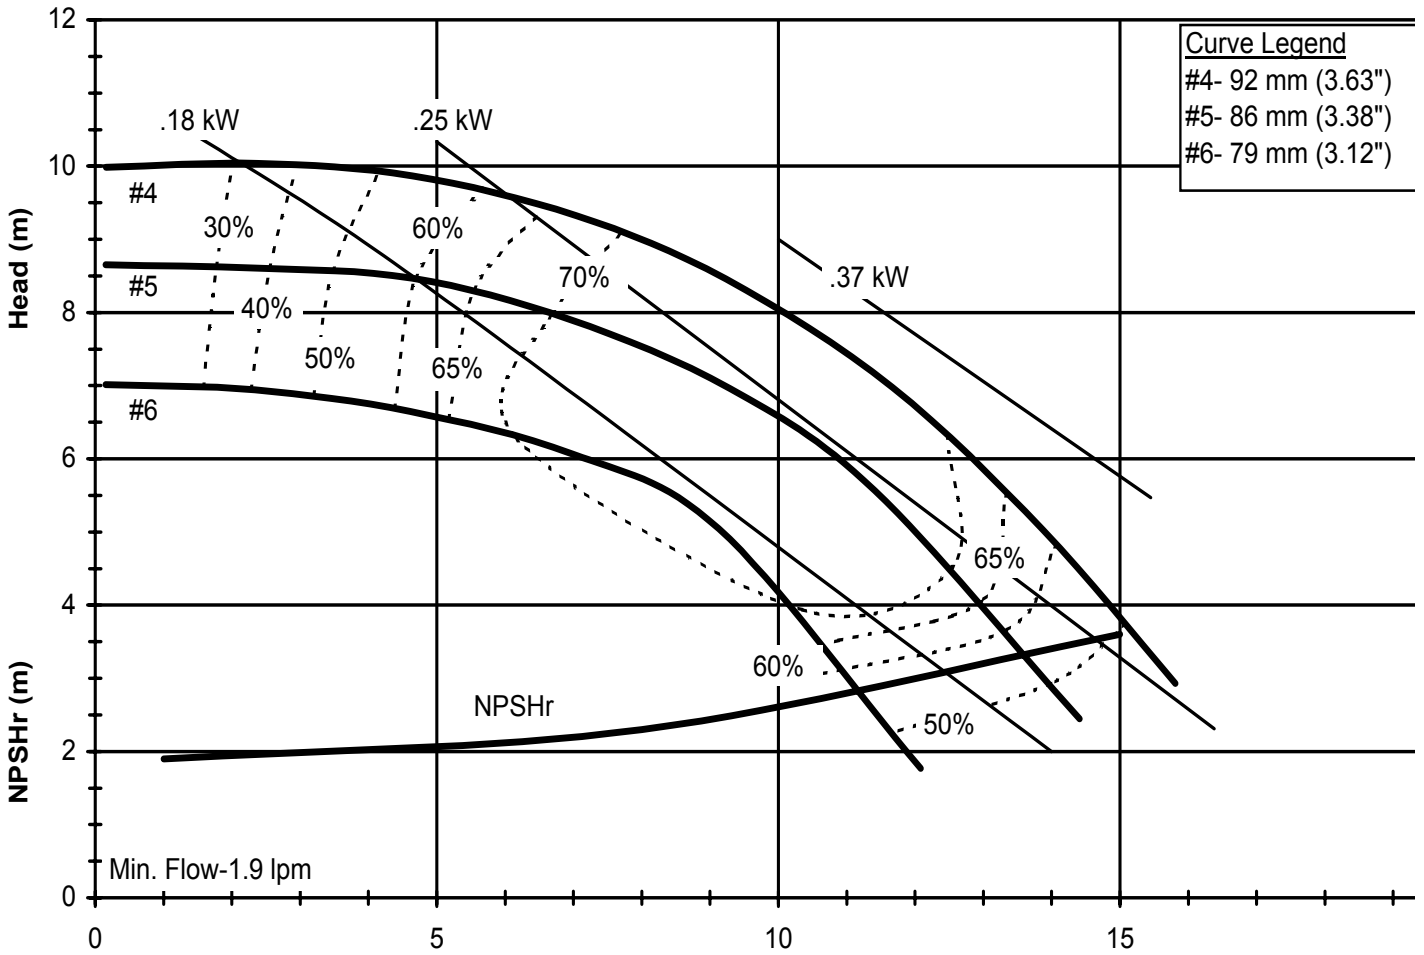

Model DB7
2900 rpm, 50 Hz
Suction: 1 1/2" FNPT
Discharge: 1 1/2" MNPT

DB750
6022 REV 0