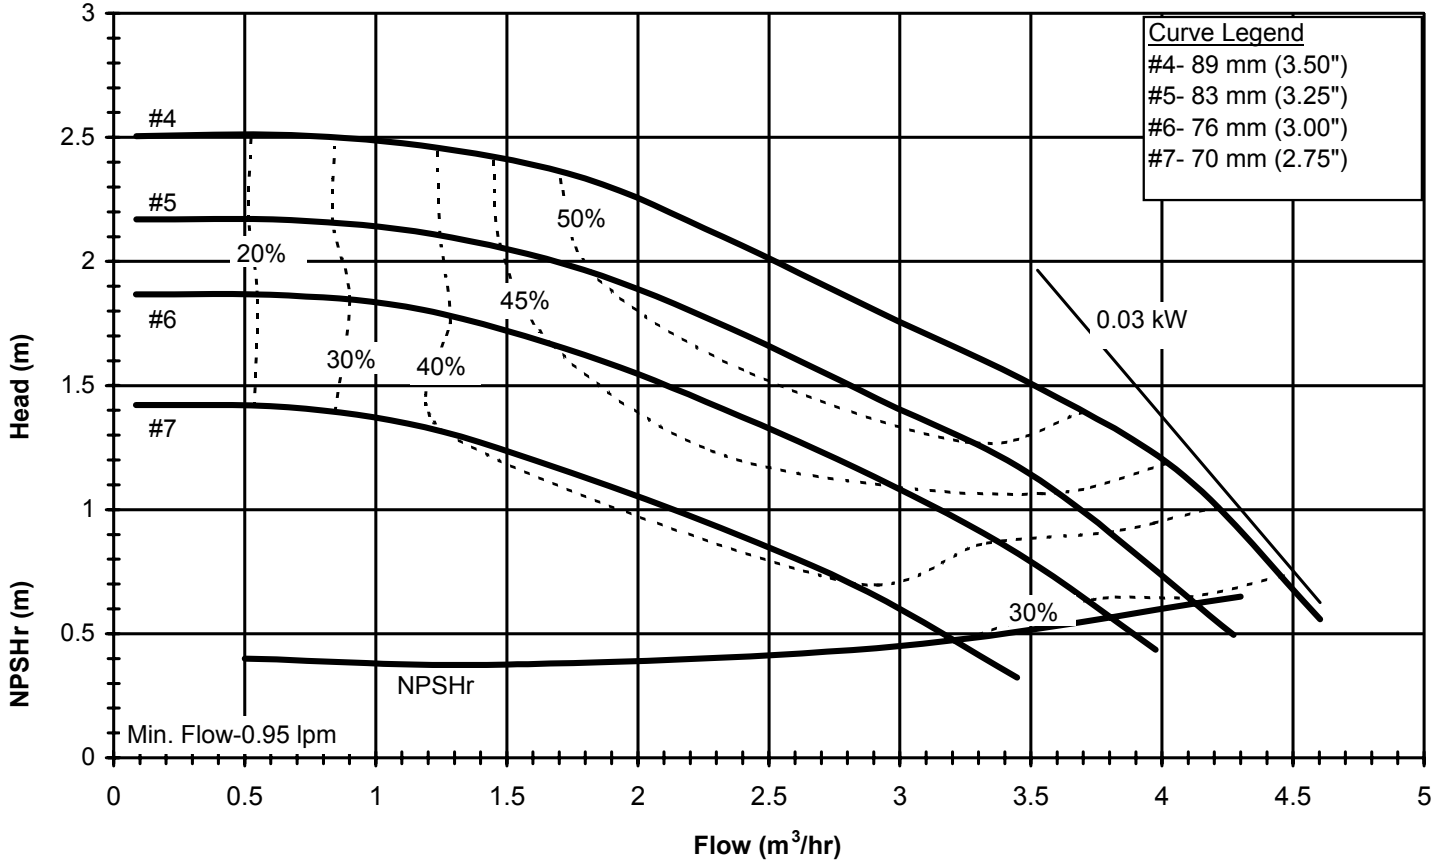

Model DB6
1450 rpm, 50 Hz
Suction: 1" FNPT
Discharge: 1" MNPT

DB650
6026 REV 0