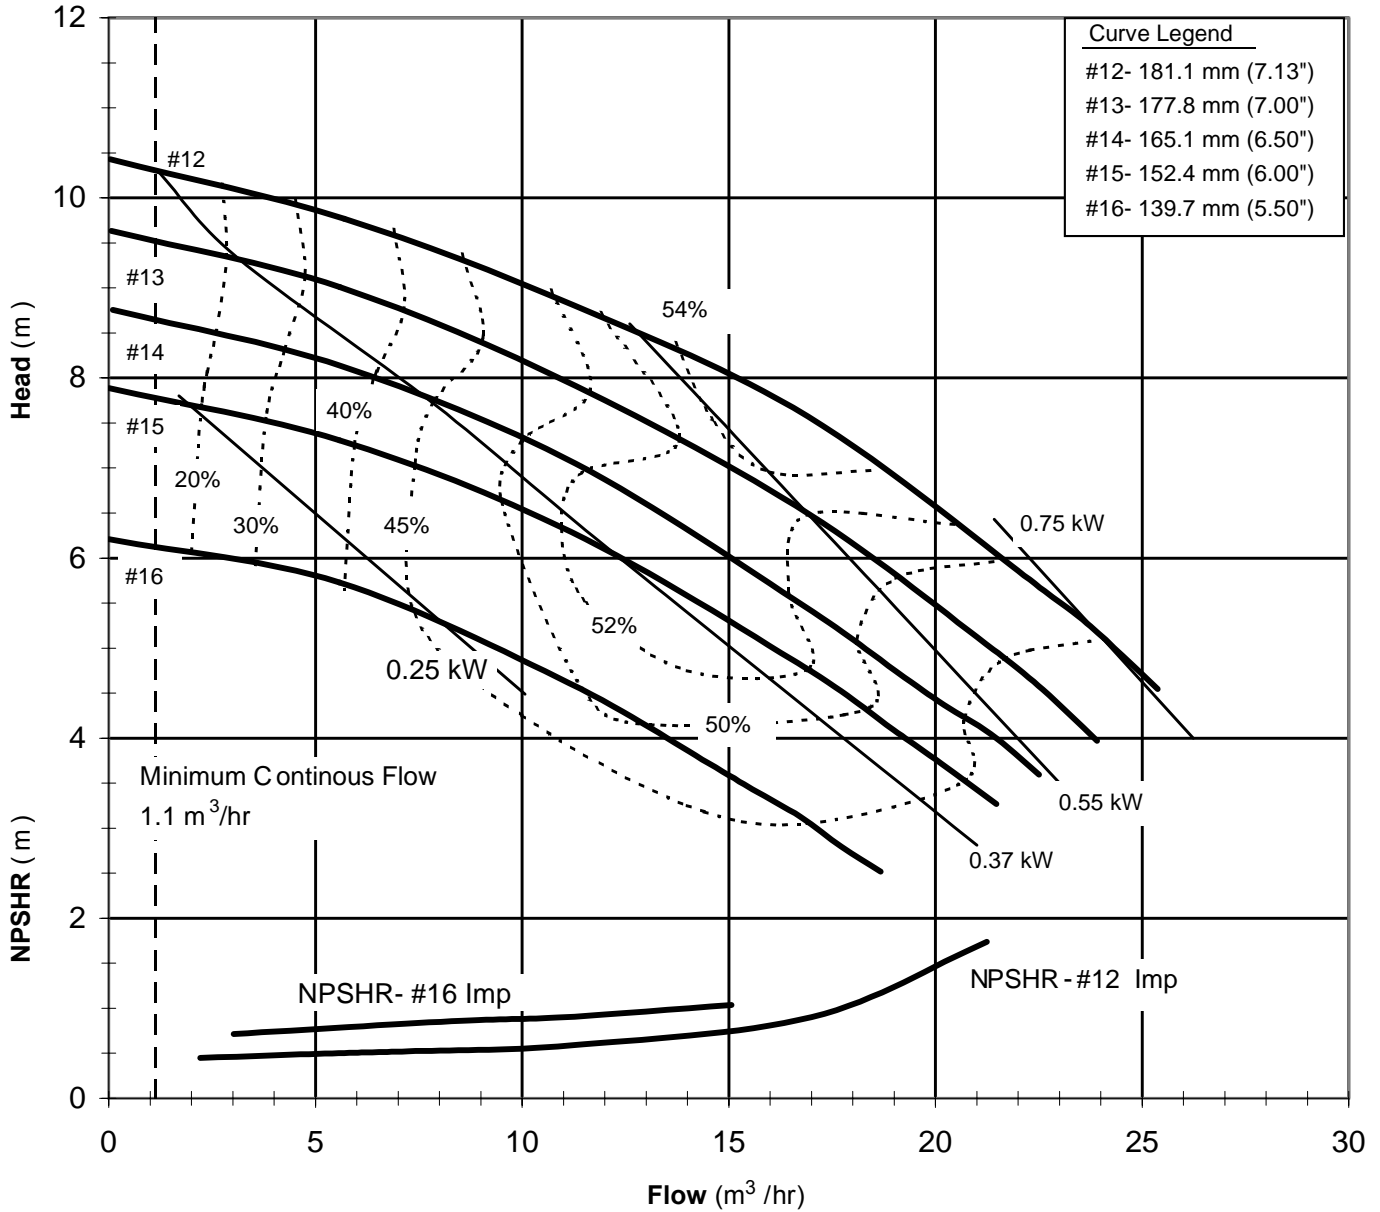

Model DB22 - Open Impeller
1450 rpm, 50 Hz
Suction: 2" FNPT
Discharge: 2" MNPT

DB225040
6035 REV 0