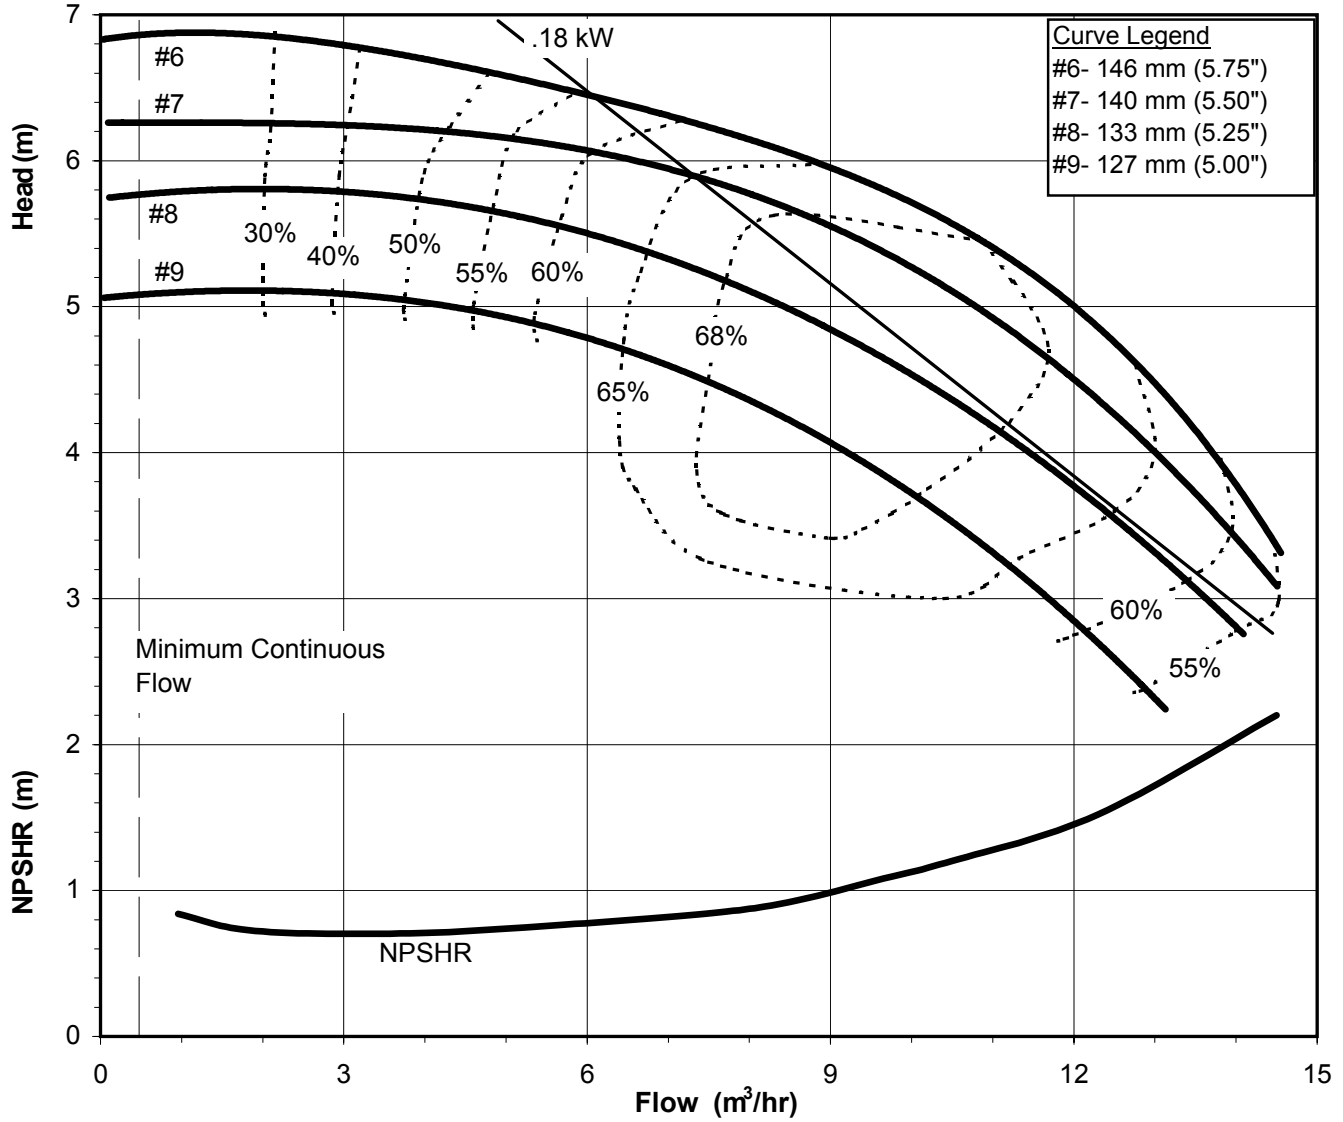

DB1560
 6003 Rev 0

Model DB15
 1725 rpm, 60 Hz
 Suction: 2" FNPT
 Discharge: 1 1/2" MNPT

DB1560
 6003 Rev 0

Model DB15
 2900 rpm, 50 Hz
 Suction: 2" FNPT
 Discharge: 1 1/2" MNPT

DB 1550
 6004 REVO

Model DB15
 1450 rpm, 50 Hz
 Suction: 2" FNPT
 Discharge: 1 1/2" MNPT