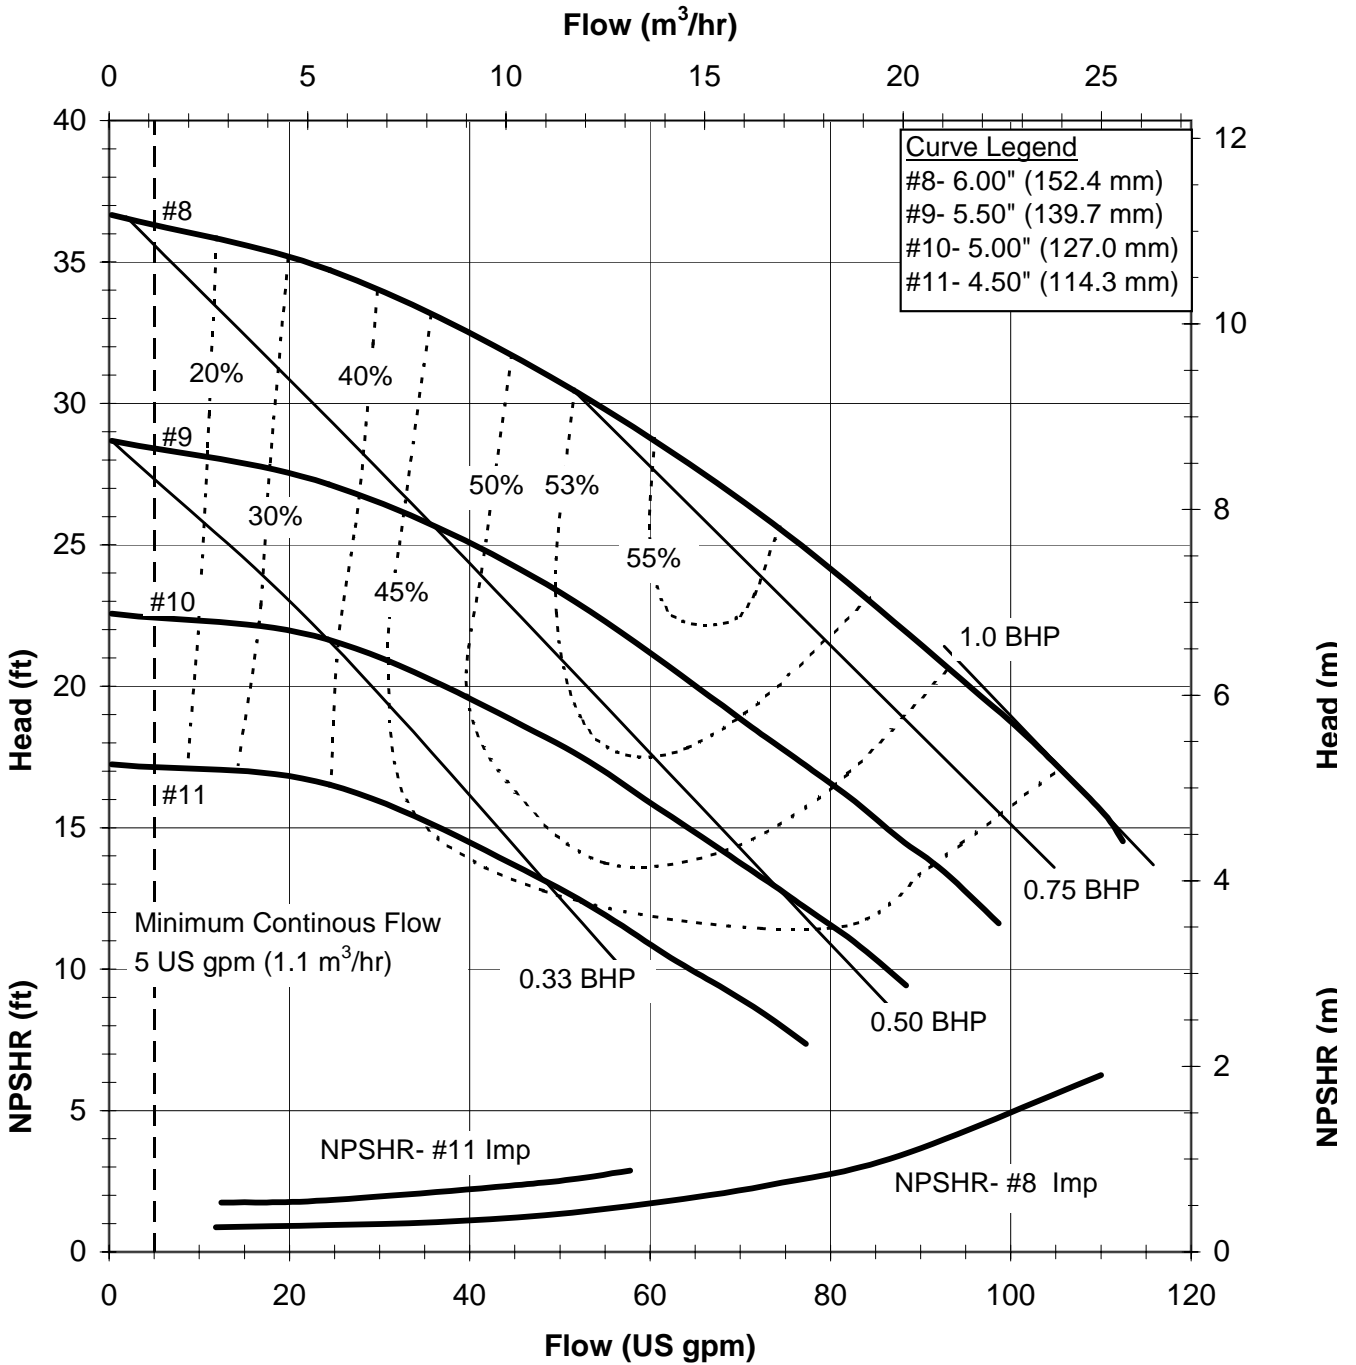

DB 22604C
 6029 REV0

Model DB22 - Closed Impeller
 2900 rpm, 50 Hz
 Suction: 2" FNPT
 Discharge: 2" MNPT

DB 22502C
 6030 REV0

Model DB22 - Closed Impeller
 1450 rpm, 50 Hz
 Suction: 2" FNPT
 Discharge: 2" MNPT

DB 22504C
 6031 REVO

Model DB22 - Open Impeller
 3450 rpm, 60 Hz
 Suction: 2" FNPT
 Discharge: 2" MNPT

DB226020
 6032 REV 0

Model DB22 - Open Impeller
 1725 rpm, 60 Hz
 Suction: 2" FNPT
 Discharge: 2" MNPT