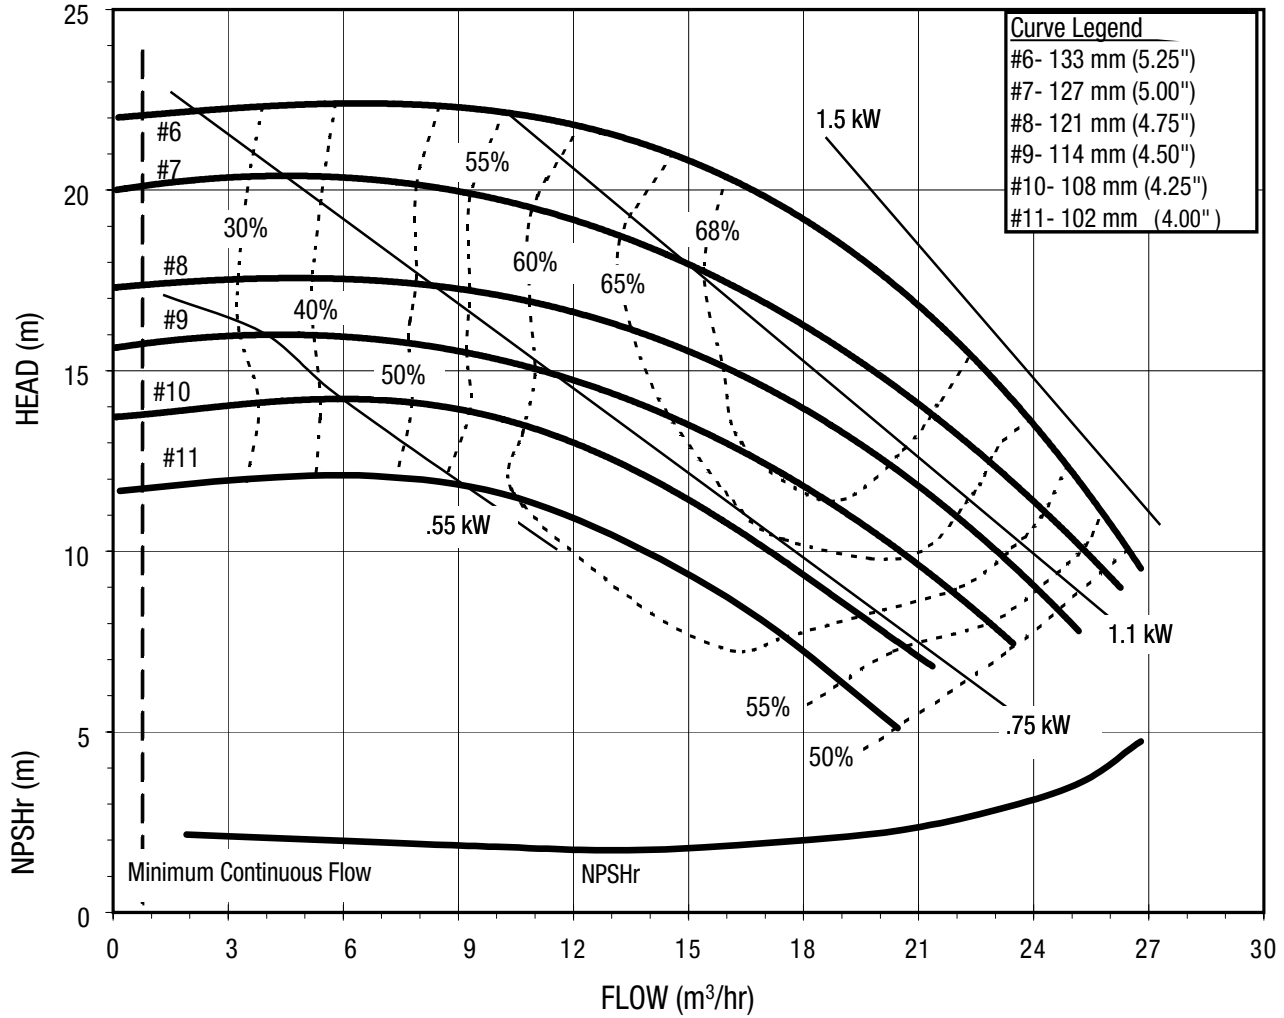

Model DB11
2900 rpm, 50 Hz
Suction: 2" FNPT
Discharge: 1 1/2" MNPT

DB1150
6002 Rev 1