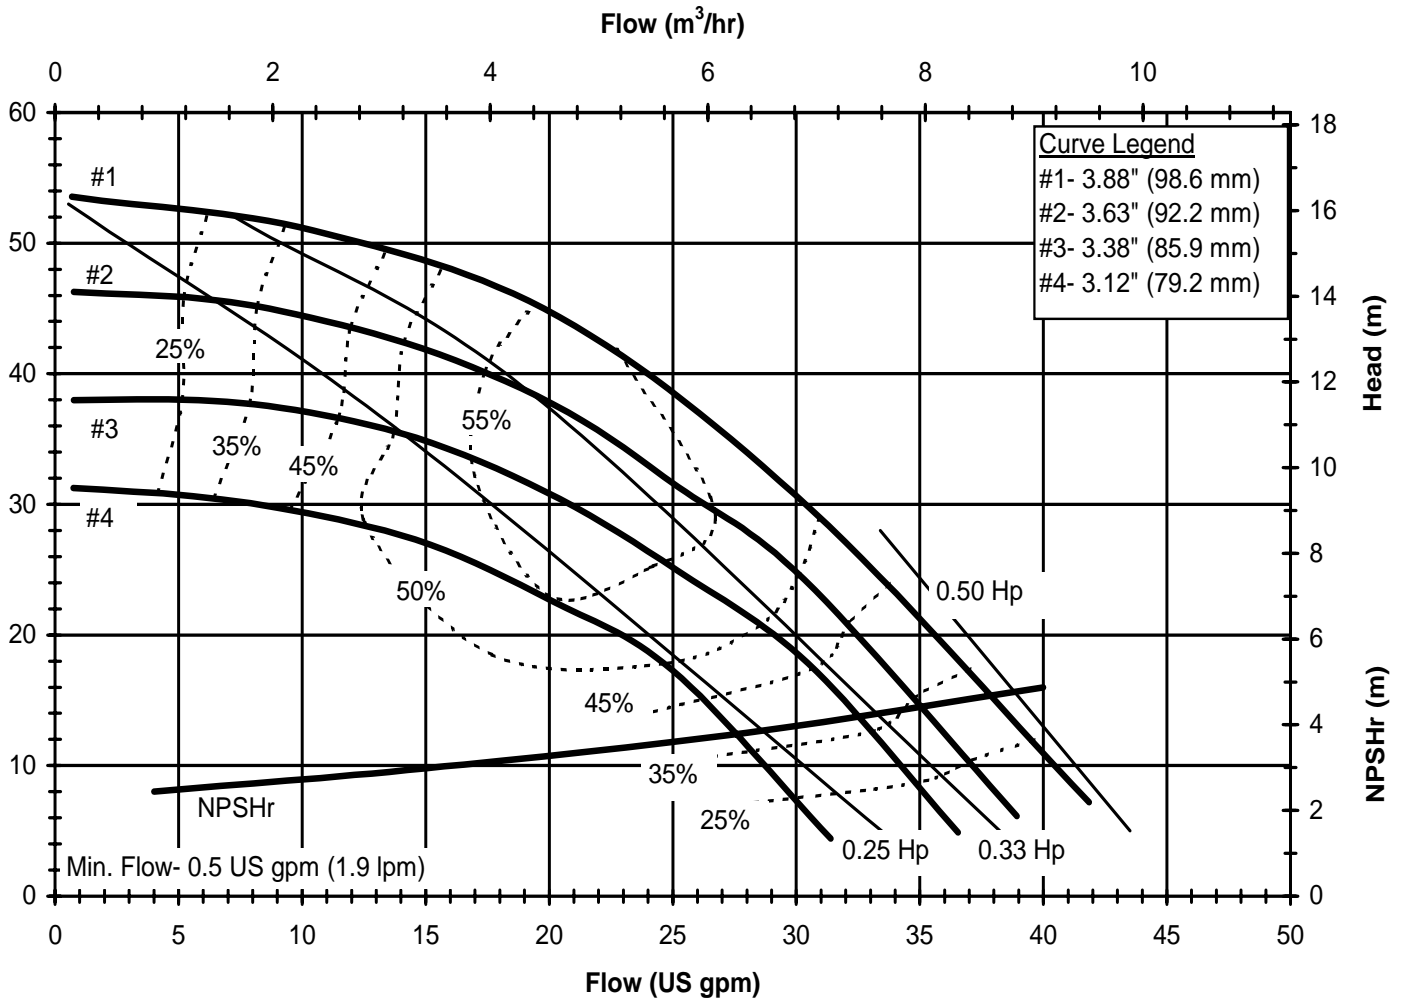

Model DB6H
3450 rpm, 60 Hz
Suction: 1" FNPT
Discharge: 1" MNPT

DB6H60
6023 REV 1