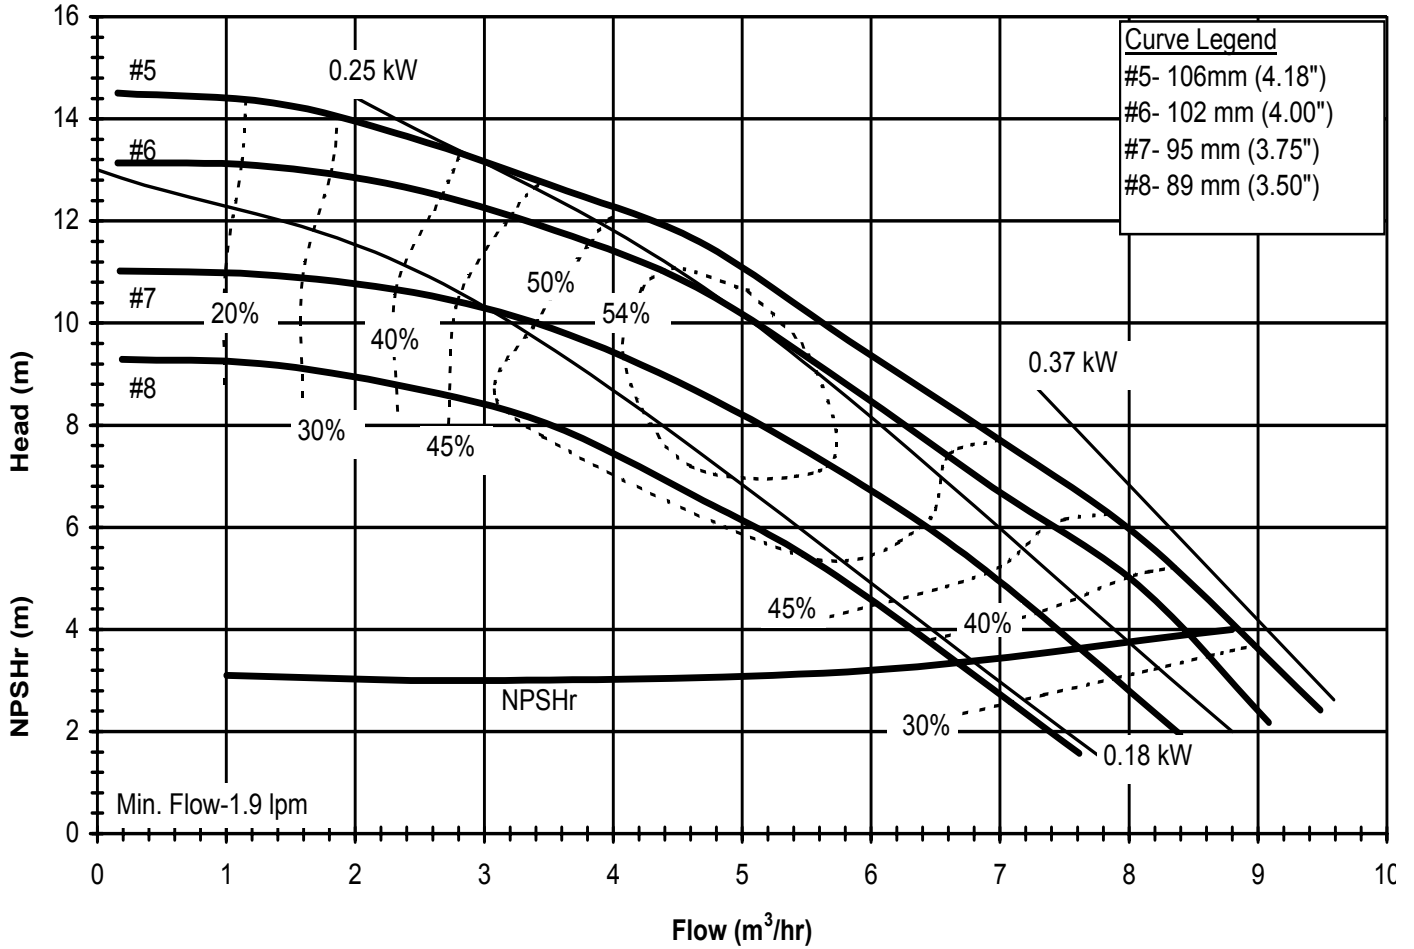

Model DB6H
2900 rpm, 50 Hz
Suction: 1" FNPT
Discharge: 1" MNPT

DB6H50
6024 REV0