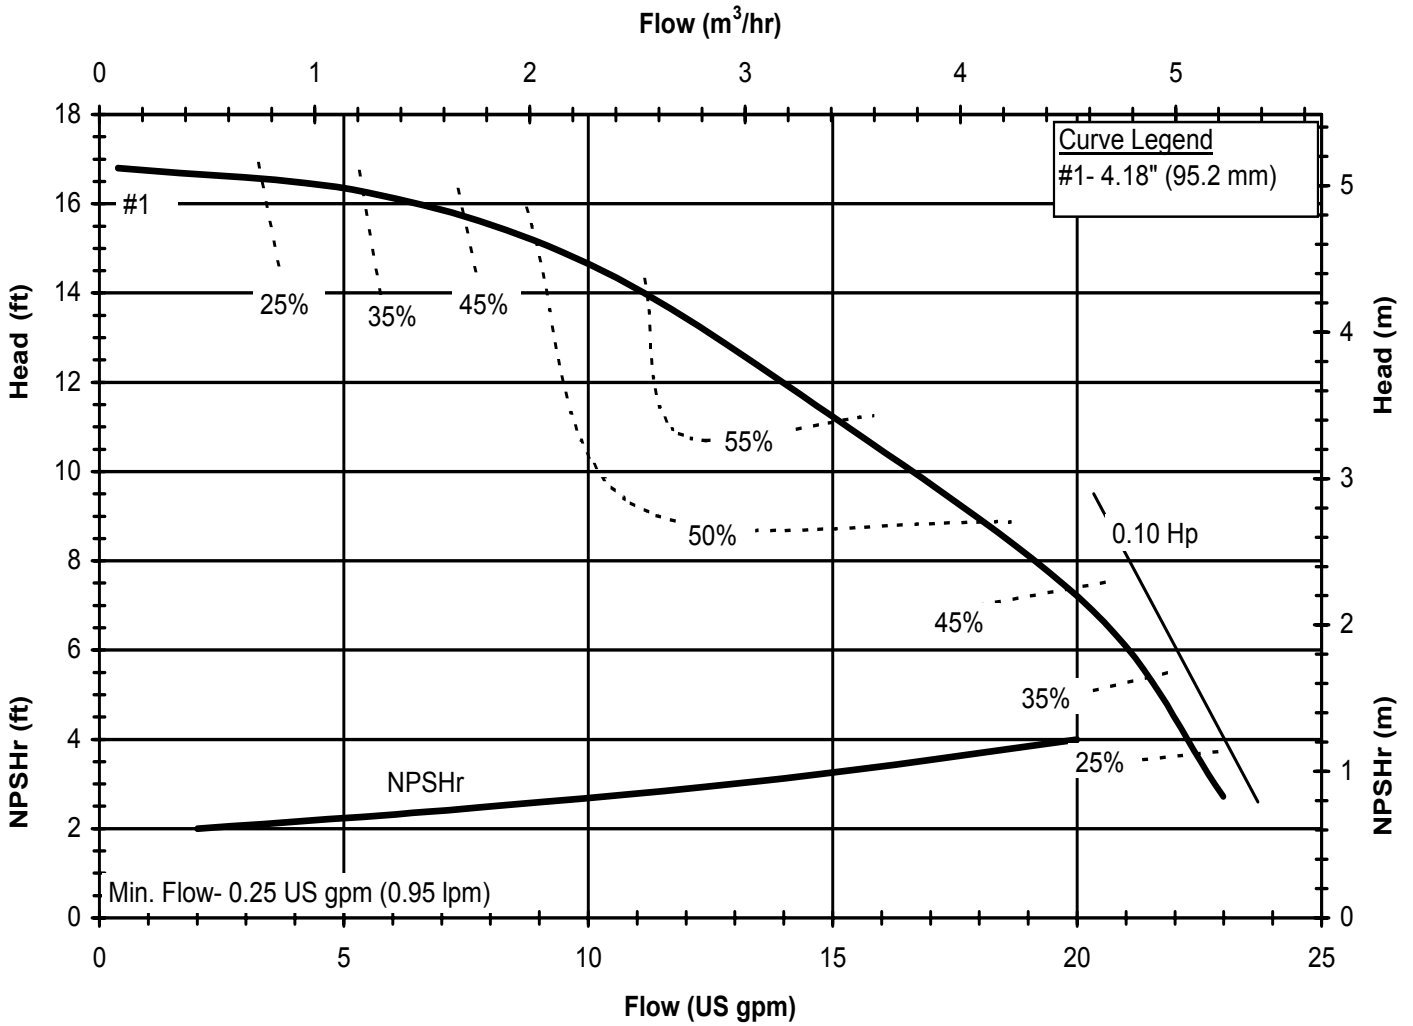

DB850
 6020 REV 0

Model DB8
 1450 rpm, 50 Hz
 Suction: 1 1/2" FNPT
 Discharge: 1" MNPT

DB850
 6020 REV 0

Model DB9
 3450 rpm, 60 Hz
 Suction: 1" FNPT
 Discharge: 1" MNPT

DB960
 6027 REV 0

Model DB9
 1725 rpm, 60 Hz
 Suction: 1" FNPT
 Discharge: 1" MNPT