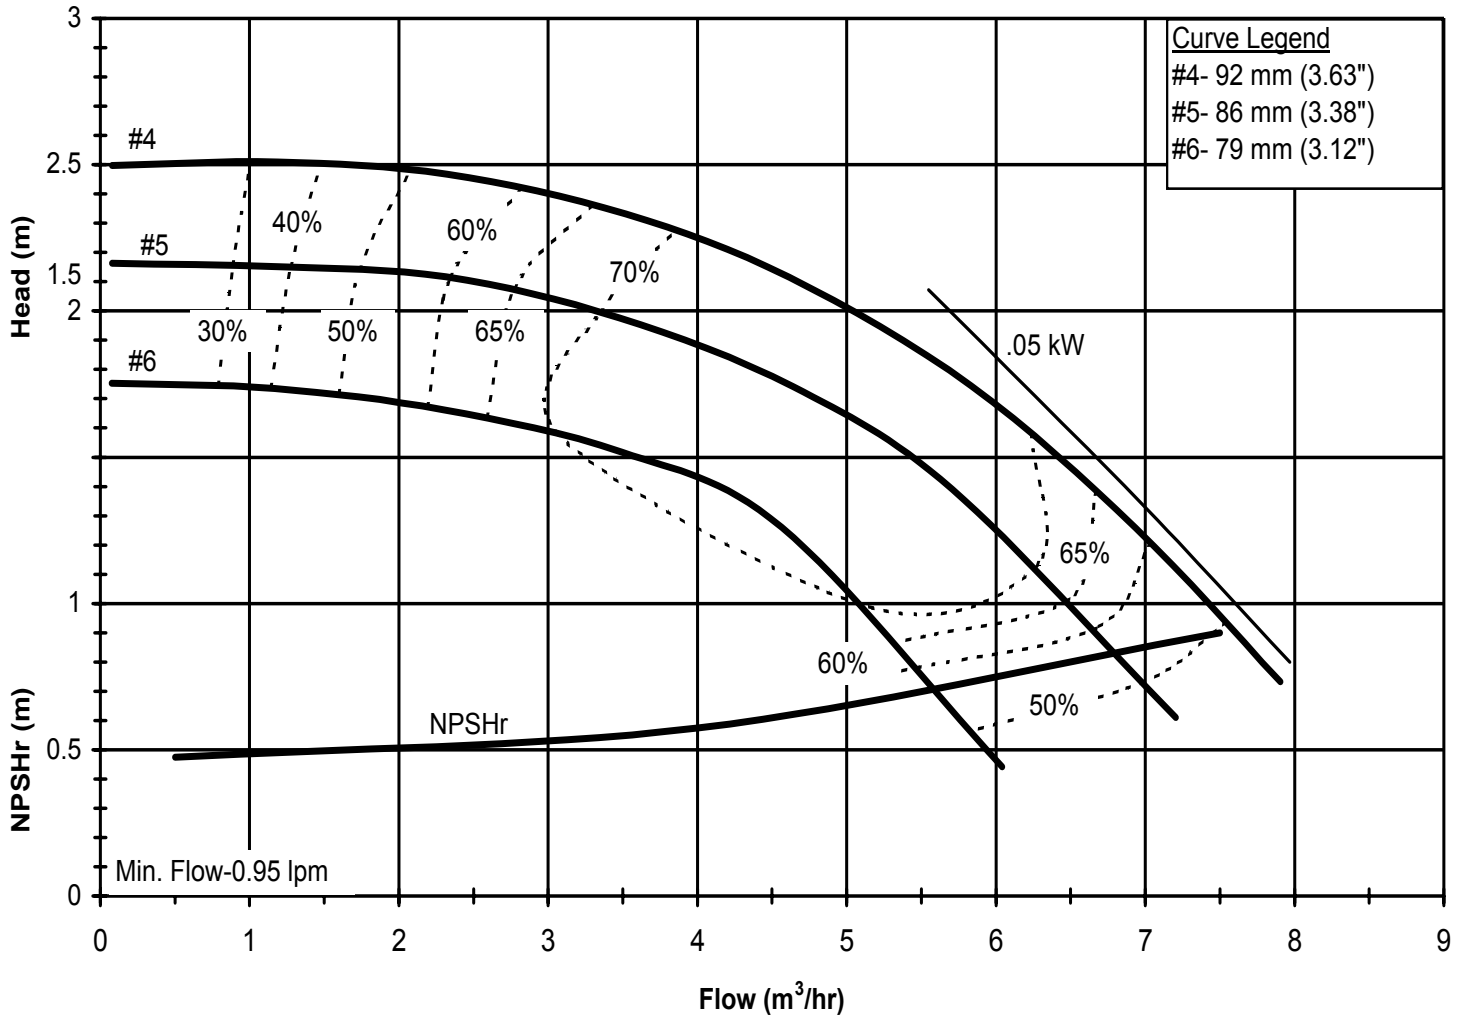

DB760
 6021 REV 0

Model DB7
 1725 rpm, 60 Hz
 Suction: 1 1/2" FNPT
 Discharge: 1 1/2" MNPT

DB760
 6021 REV 1

Model DB7
 2900 rpm, 50 Hz
 Suction: 1 1/2" FNPT
 Discharge: 1 1/2" MNPT

DB750
 6022 REV 0

Model DB7
 1450 rpm, 50 Hz
 Suction: 1 1/2" FNPT
 Discharge: 1 1/2" MNPT