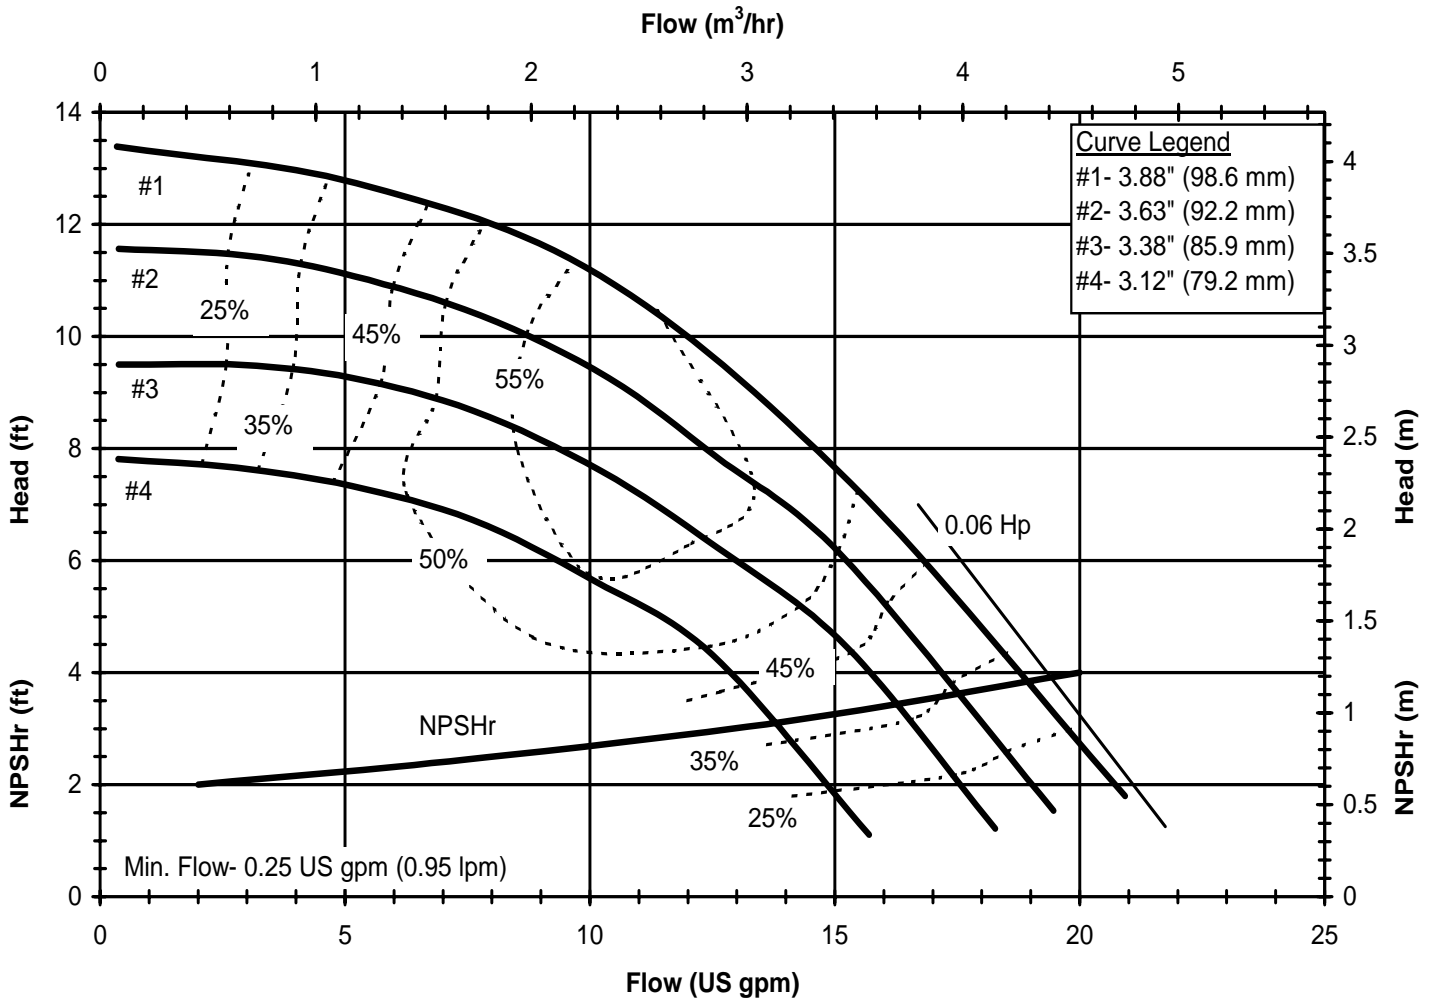

DB650
 6026 REV 0

Model DB6
 1450 rpm, 50 Hz
 Suction: 1" FNPT
 Discharge: 1" MNPT

DB650
 6026 REV 0

Model DB6H
 3450 rpm, 60 Hz
 Suction: 1" FNPT
 Discharge: 1" MNPT

DB6H60
 6023 REV 1

Model DB6H
 1725 rpm, 60 Hz
 Suction: 1" FNPT
 Discharge: 1" MNPT