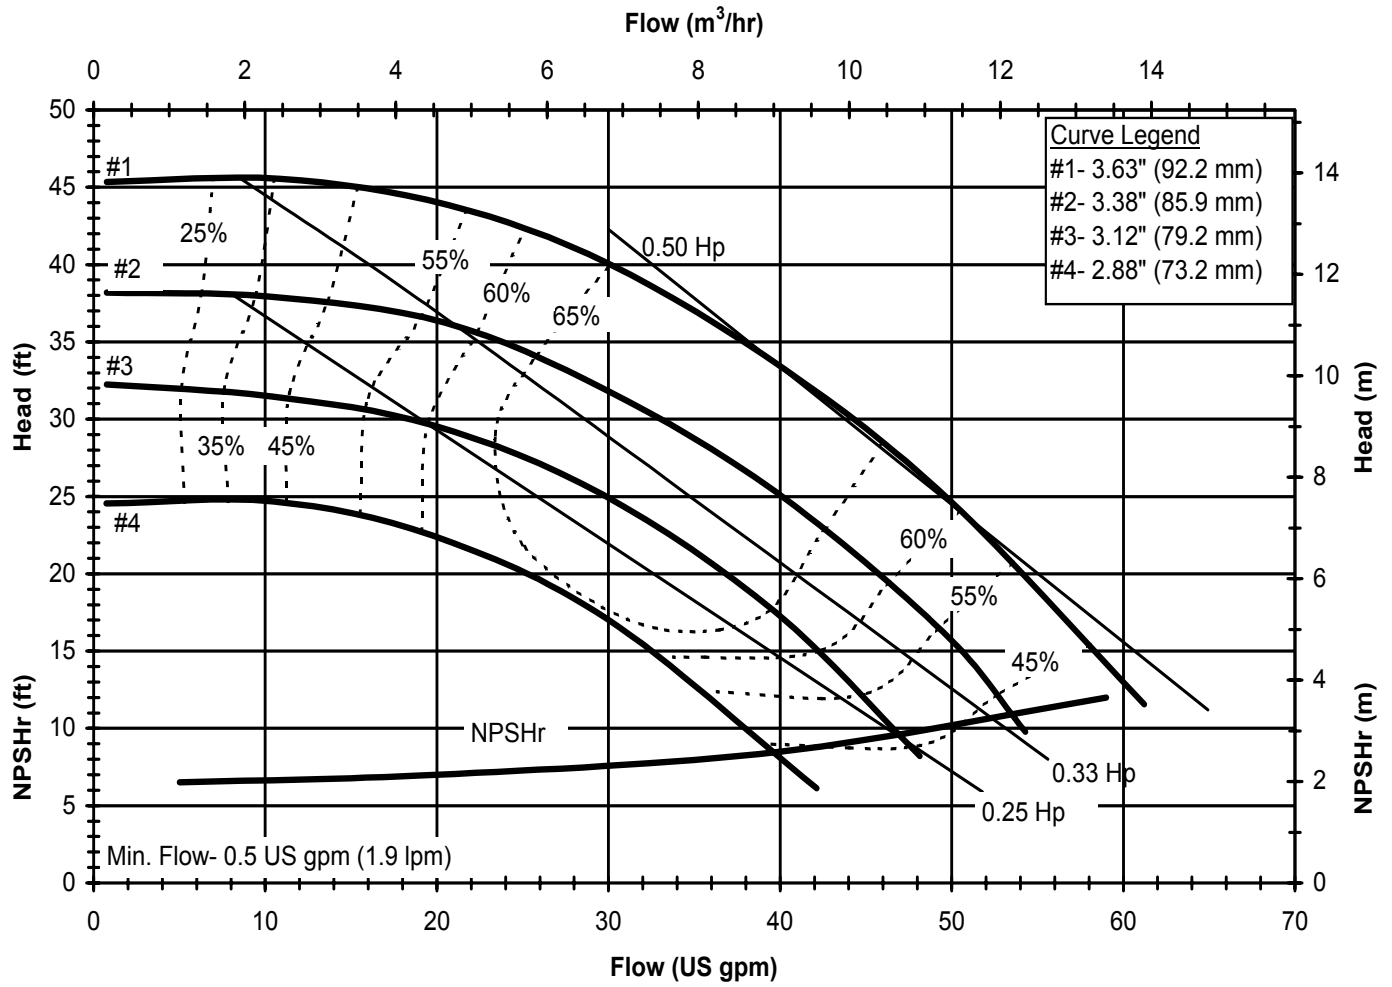

Model DB8
3450 rpm, 60 Hz
Suction: 1 1/2" FNPT
Discharge: 1" MNPT

DB860
6019 REV 0