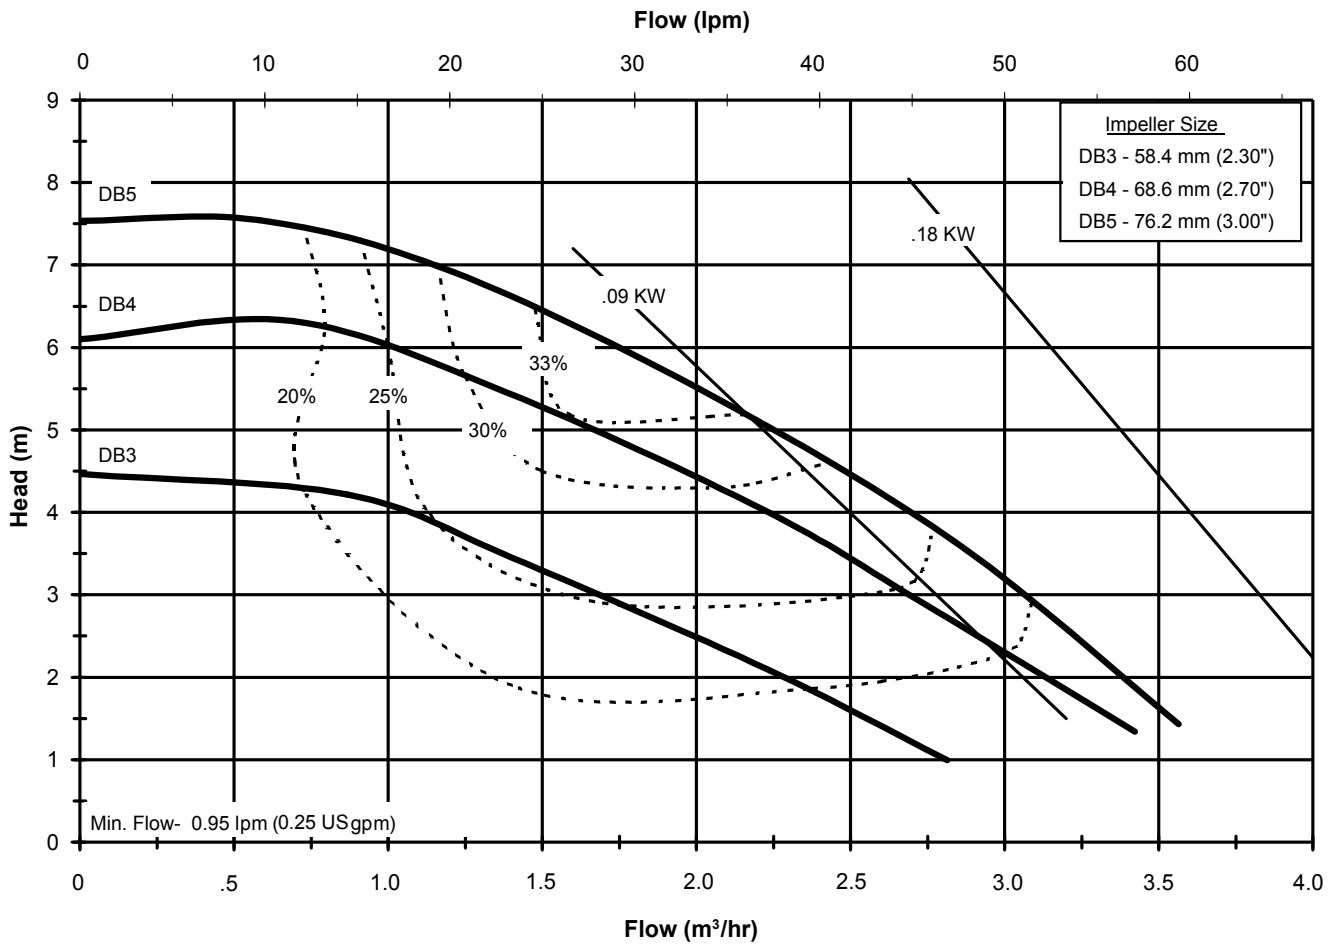

Model DB3, 4, 5
2900 rpm, 50 Hz
Suction: 1" FNPT
Discharge: 1/2" MNPT

DB345-5060
6061 REV 0