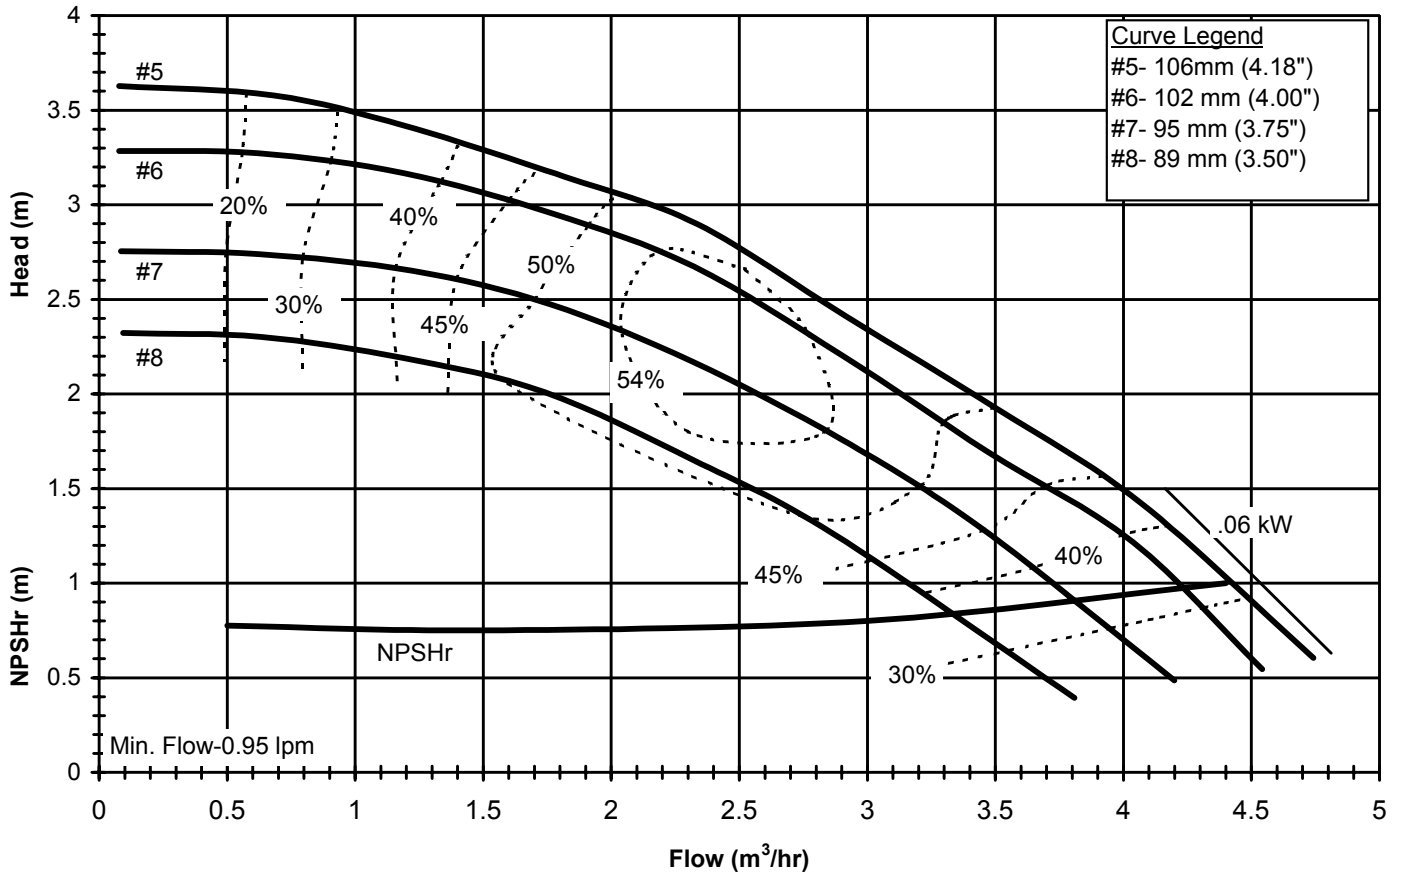

Model DB6H
1450 rpm, 50 Hz
Suction: 1" FNPT
Discharge: 1" MNPT

DB6H50
6024 REV0