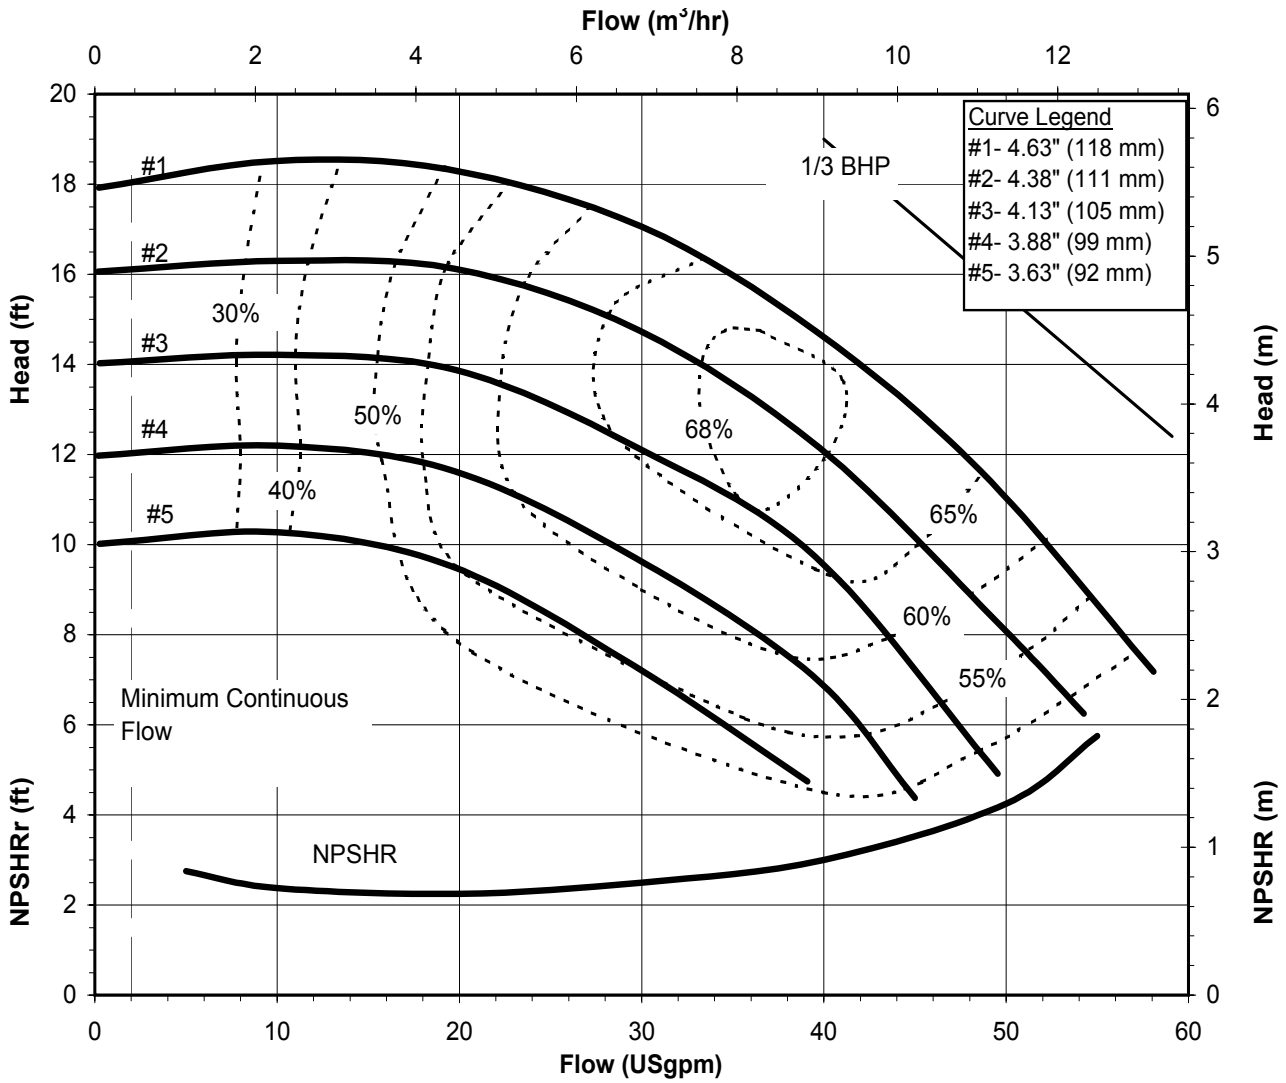

DB1050
 6018 REV 0

Model DB10
 1450 rpm, 50 Hz
 Suction: 1 1/2" FNPT
 Discharge: 1 1/2" MNPT

DB1050
 6018 REV 0

Model DB11
 3450 rpm, 60 Hz
 Suction: 2" FNPT
 Discharge: 1 1/2" MNPT

DB1160
 6001 Rev 0

Model DB11
 1725 rpm, 60 Hz
 Suction: 2" FNPT
 Discharge: 1 1/2" MNPT