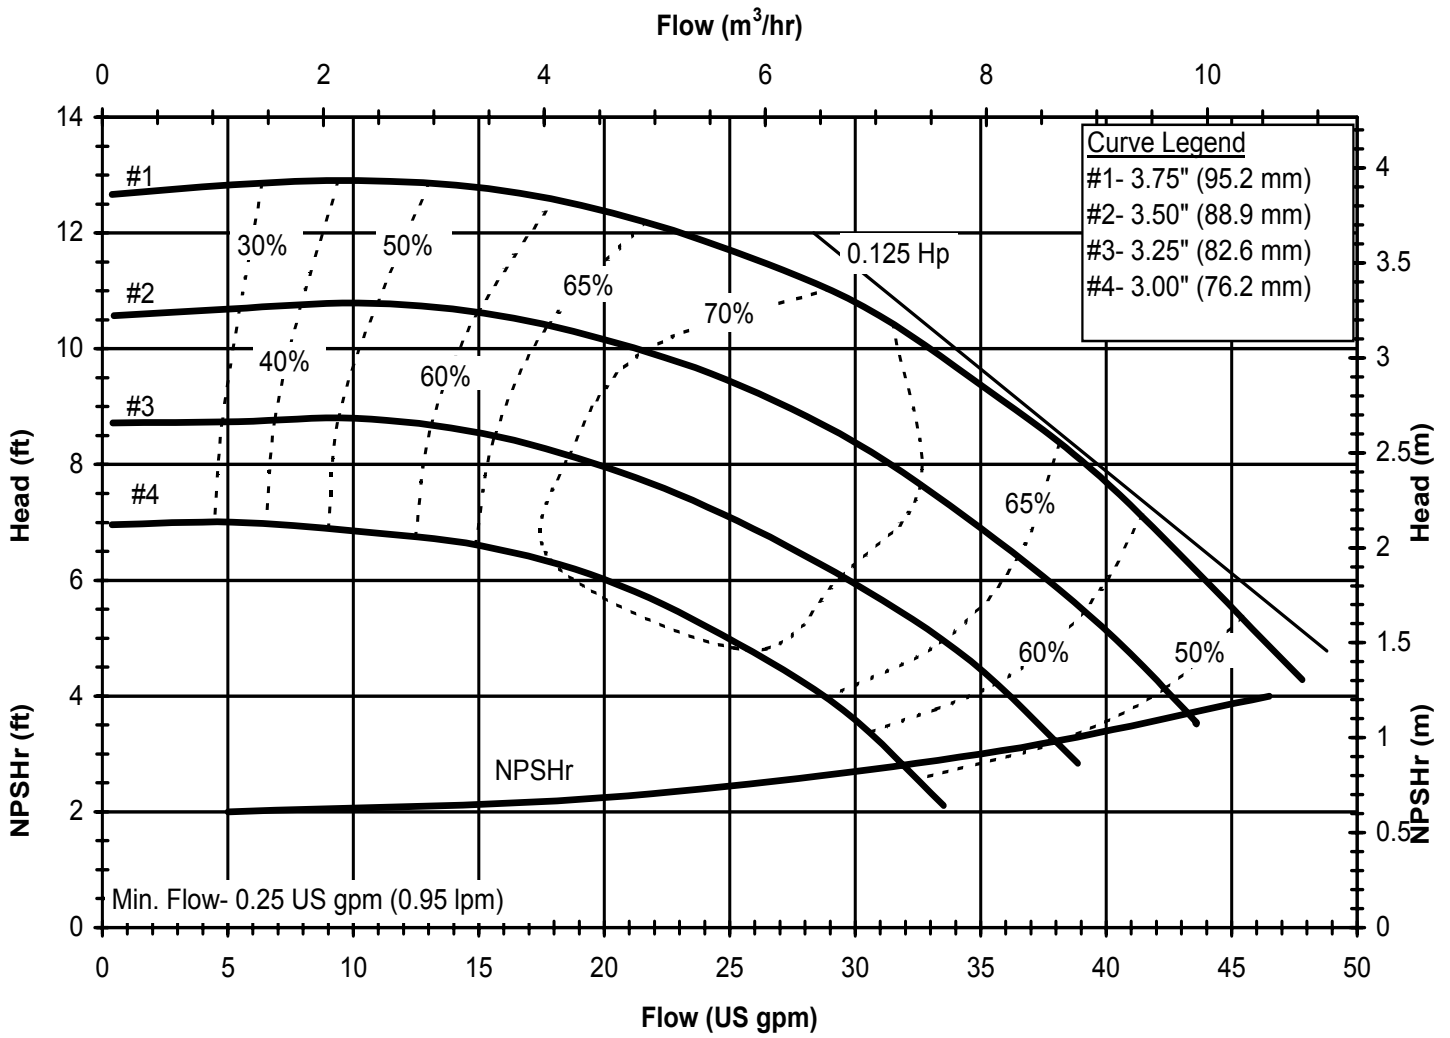

Model DB10
1725 rpm, 60 Hz
Suction: 1 1/2" FNPT
Discharge: 1 1/2" MNPT

DB1060
6017 REV0