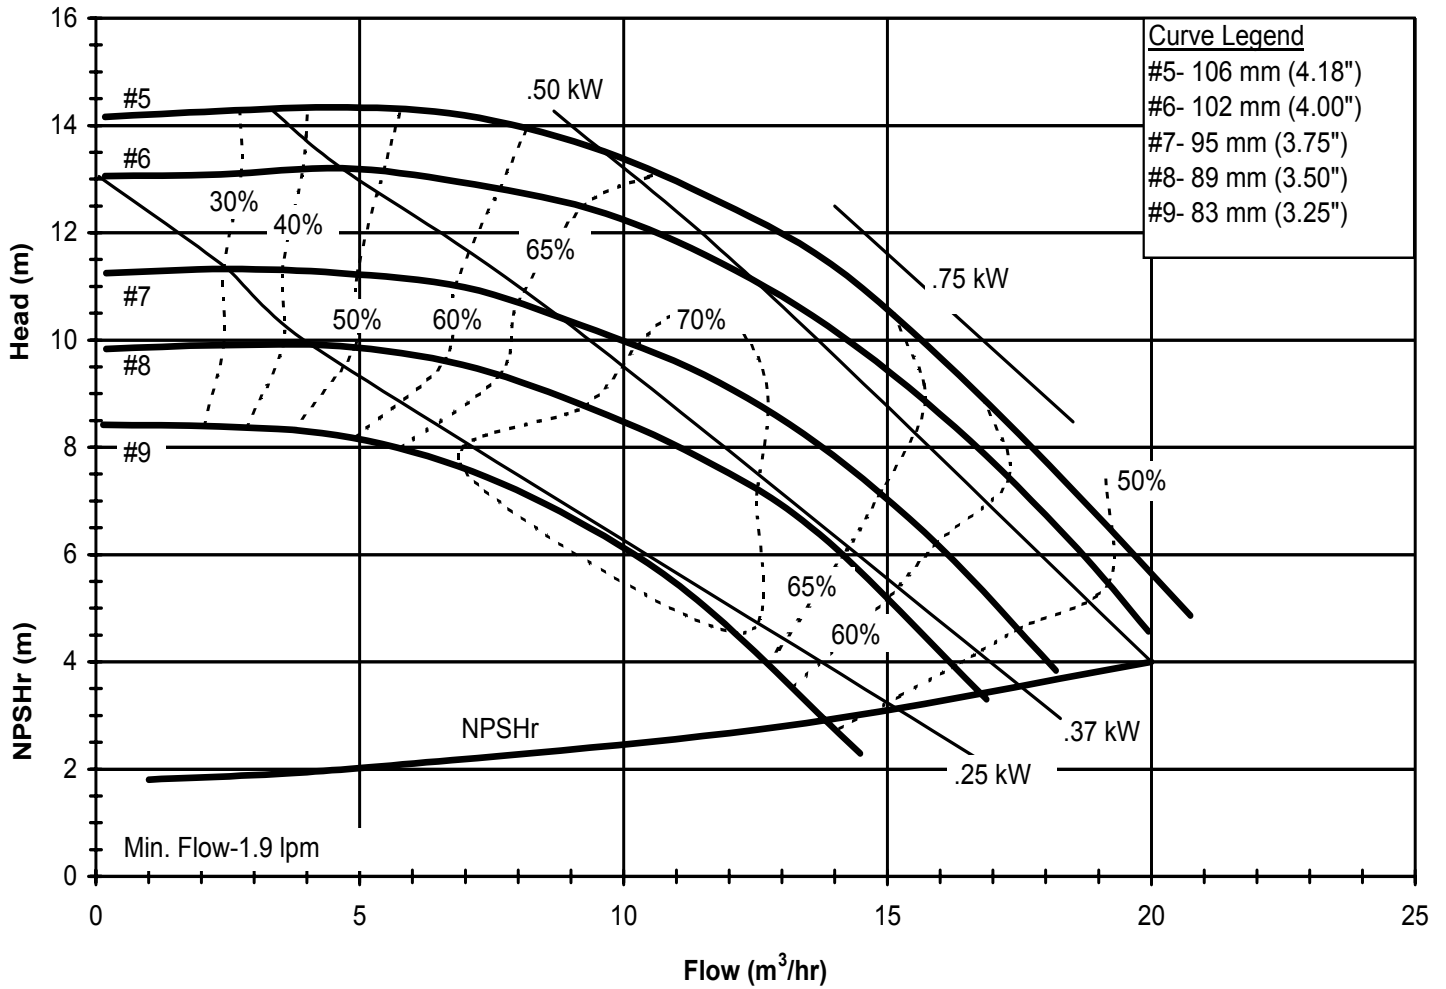

DB960
 6027 REV 1

Model DB10
 3450 rpm, 60 Hz
 Suction: 1 1/2" FNPT
 Discharge: 1 1/2" MNPT

DB1060
 6017 REV0

Model DB10
 1725 rpm, 60 Hz
 Suction: 1 1/2" FNPT
 Discharge: 1 1/2" MNPT

DB1060
 6017 REV0

Model DB10
 2900 rpm, 50 Hz
 Suction: 1 1/2" FNPT
 Discharge: 1 1/2" MNPT