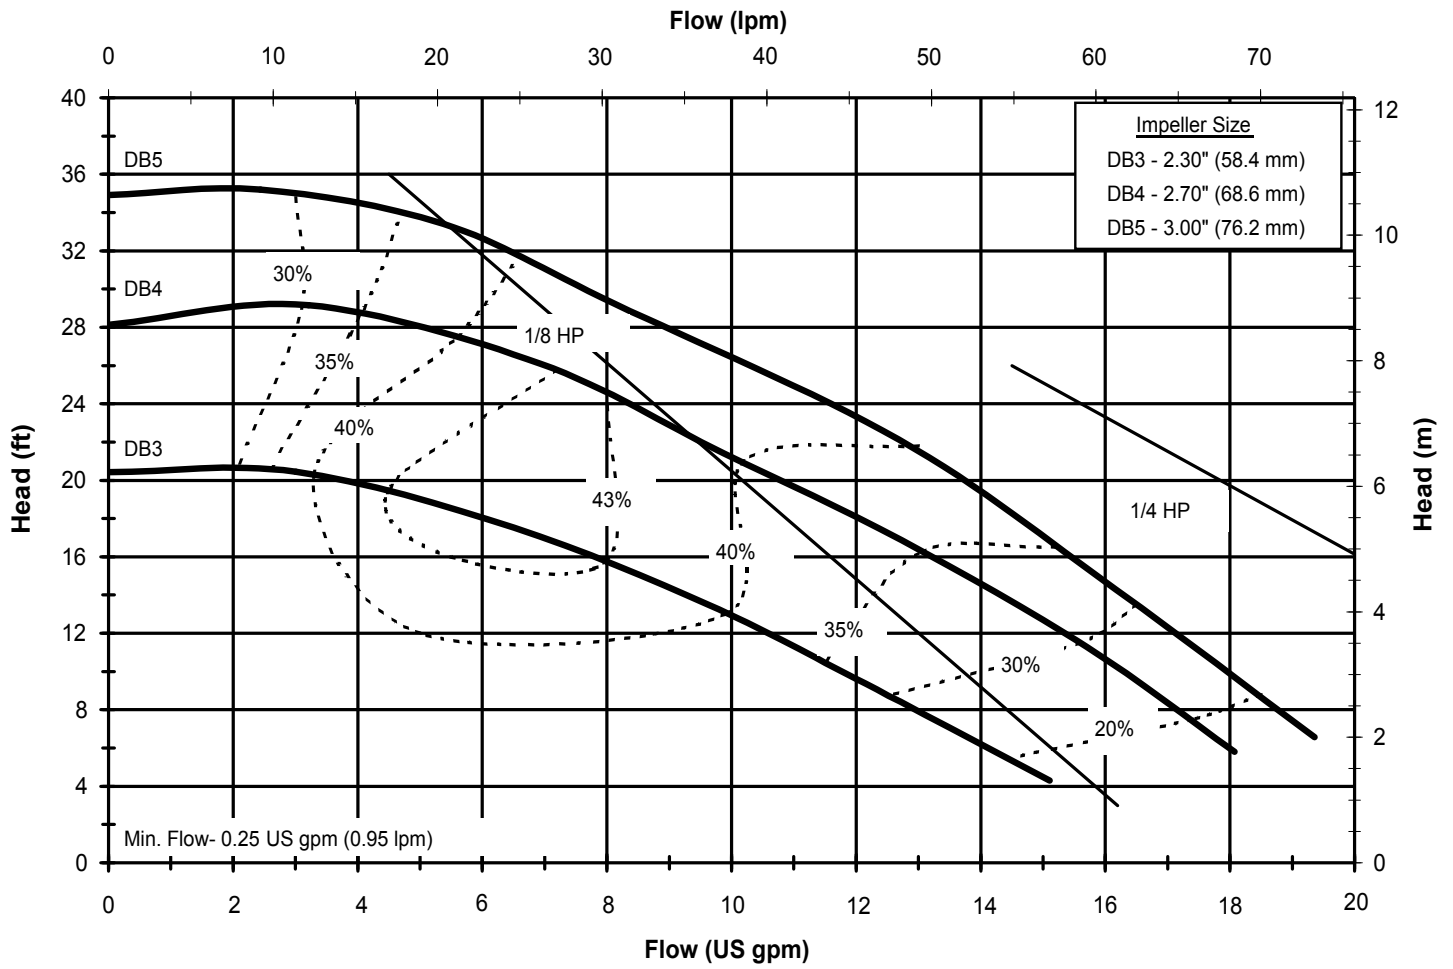

TABLE OF CONTENTS

Description	Page
DB3/4/5, 3450 rpm, 60 Hz	4
DB3/4/5, 2900 rpm, 60 Hz	5
DB5.5, 3450 rpm, 60 Hz.....	6
DB5.5, 2900 rpm, 50 Hz.....	7
DB6, 3450 rpm, 60 Hz.....	8
DB6, 1725 rpm, 60 Hz.....	9
DB6, 2900 rpm, 50 Hz.....	10
DB6, 1450 rpm, 50 Hz.....	11
DB6H, 3450 rpm, 60 Hz	12
DB6H, 1725 rpm, 60 Hz	13
DB6H, 2900 rpm, 50 Hz	14
DB6H, 1450 rpm, 50 Hz	15
DB7, 3450 rpm, 60 Hz.....	16
DB7, 1725 rpm, 60 Hz.....	17
DB7, 2900 rpm, 50 Hz.....	18
DB7, 1450 rpm, 50 Hz.....	19
DB8, 3450 rpm, 60 Hz.....	20
DB8, 1725 rpm, 60 Hz.....	21
DB8, 2900 rpm, 50 Hz.....	22
DB8, 1450 rpm, 50 Hz.....	23
DB9, 3450 rpm, 60 Hz.....	24
DB9, 1725 rpm, 60 Hz.....	25
DB10, 3450 rpm, 60 Hz.....	26
DB10, 1725 rpm, 60 Hz.....	27
DB10, 2900 rpm, 50 Hz.....	28
DB10, 1450 rpm, 50 Hz.....	29
DB11, 3450 rpm, 60 Hz.....	30
DB11, 1725 rpm, 60 Hz.....	31
DB11, 2900 rpm, 50 Hz.....	32
DB11, 1450 rpm, 50 Hz.....	33
DB15, 3450 rpm, 60 Hz.....	34
DB15, 1725 rpm, 60 Hz.....	35
DB15, 2900 rpm, 50 Hz.....	36
DB15, 1450 rpm, 50 Hz.....	37
DB22, 3450 rpm, 60 Hz.....	38
DB22, 1725 rpm, 60 Hz.....	39
DB22, 2900 rpm, 50 Hz.....	40
DB22, 1450 rpm, 50 Hz.....	41
DB22, 3450 rpm, 60 Hz Open Impeller	42
DB22, 1725 rpm, 60 Hz Open Impeller	43
DB22, 2900 rpm, 50 Hz Open Impeller	44
DB22, 1450 rpm, 50 Hz Open Impeller	45

Ordering Information:

Phone: 1-814-455-4478; 1-800-934-9384

Fax: 1-814-455-8518

Order: 1-814-459-3460

Email: fti@finishthompson.com

Model DB3, 4, 5
3450 rpm, 60 Hz
Suction: 1" FNPT
Discharge: 1/2" MNPT

DB345-5060
6061 REV 0