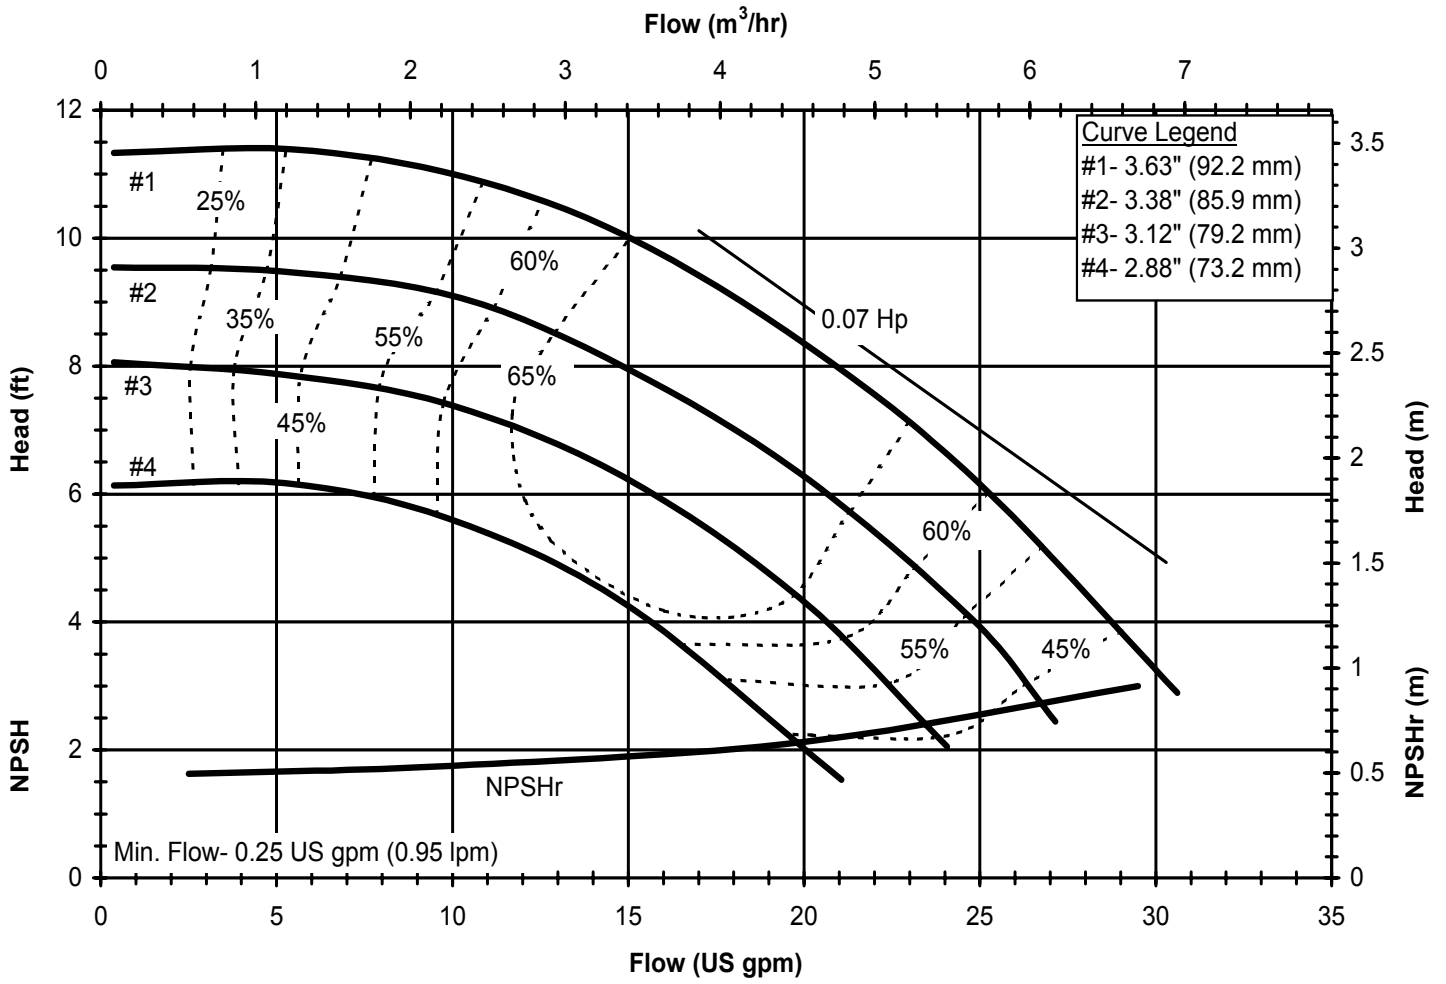

Model DB8
1725 rpm, 60 Hz
Suction: 1 1/2" FNPT
Discharge: 1" MNPT

DB860
6019 REV 0