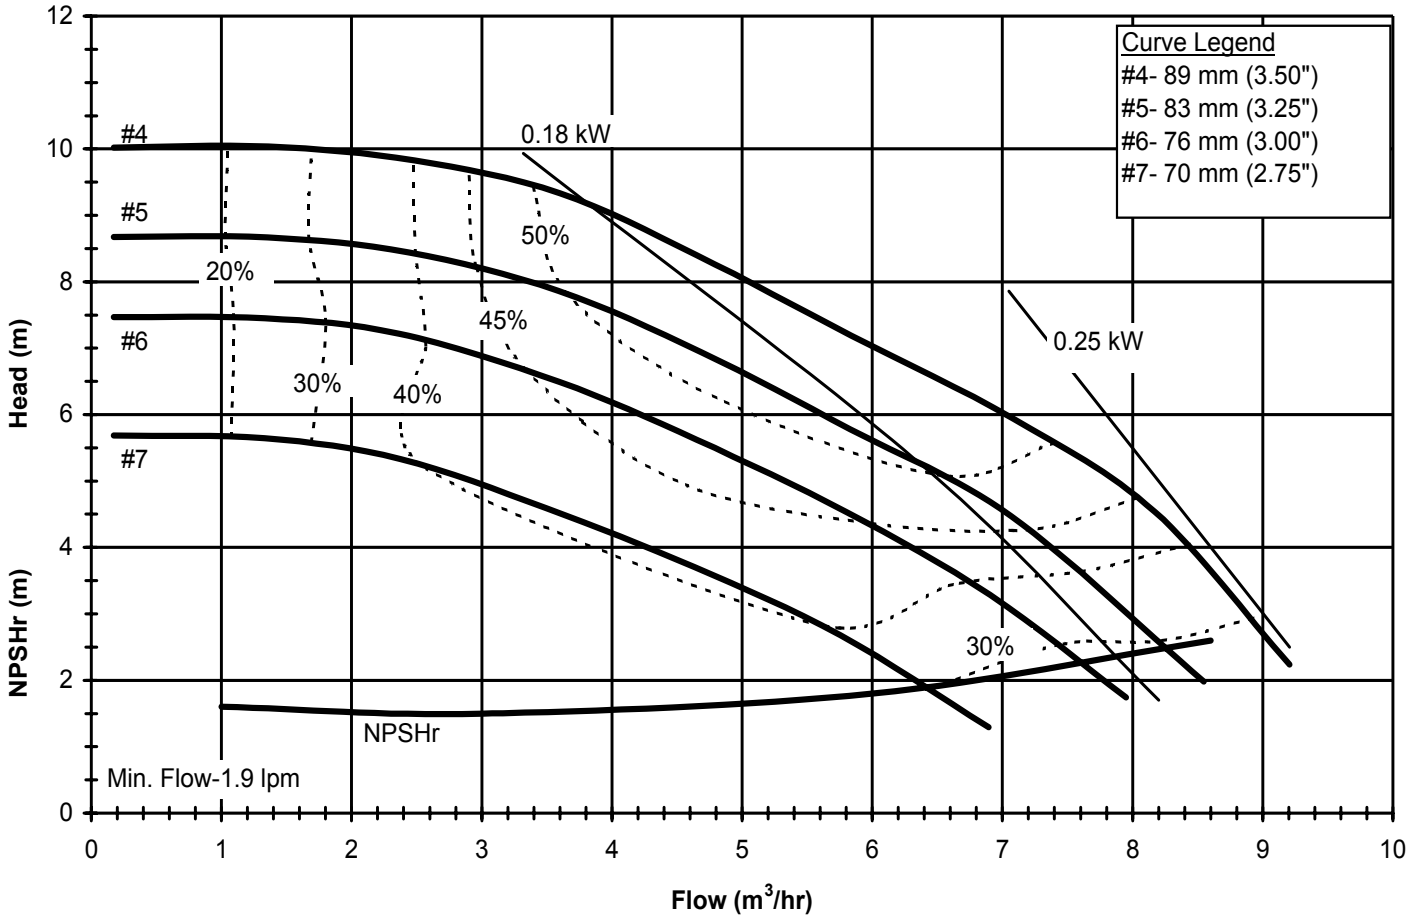

Model DB6
 3450 rpm, 60 Hz
 Suction: 1" FNPT
 Discharge: 1" MNPT

DB660
 6025 REV 0

Model DB6
 1725 rpm, 60 Hz
 Suction: 1" FNPT
 Discharge: 1" MNPT

DB660
 6025 REV 0

Model DB6
 2900 rpm, 50 Hz
 Suction: 1" FNPT
 Discharge: 1" MNPT