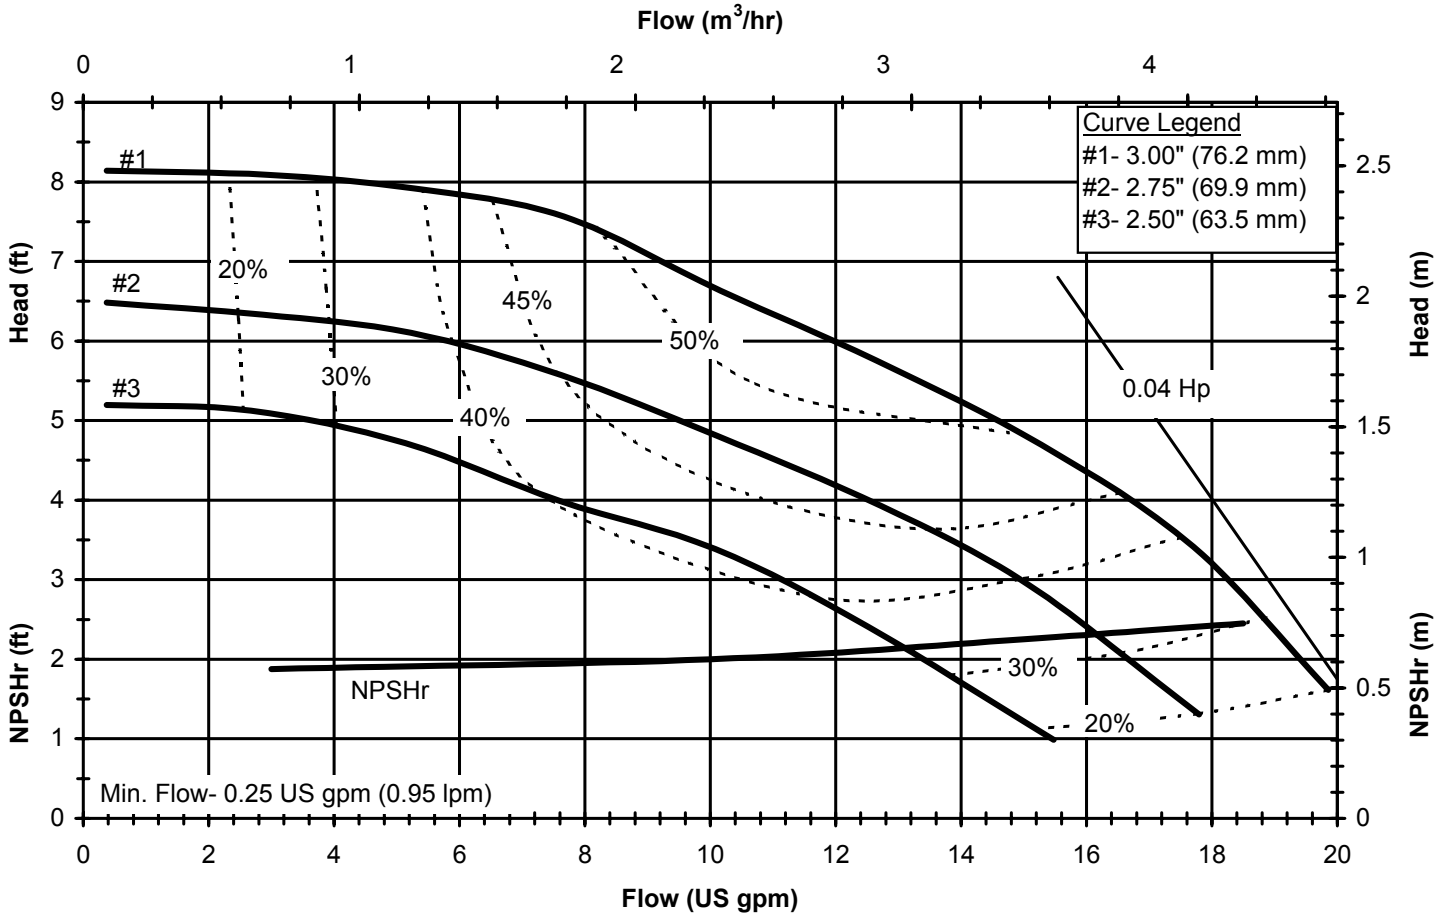

Model DB6
1725 rpm, 60 Hz
Suction: 1" FNPT
Discharge: 1" MNPT

DB660
6025 REV 0