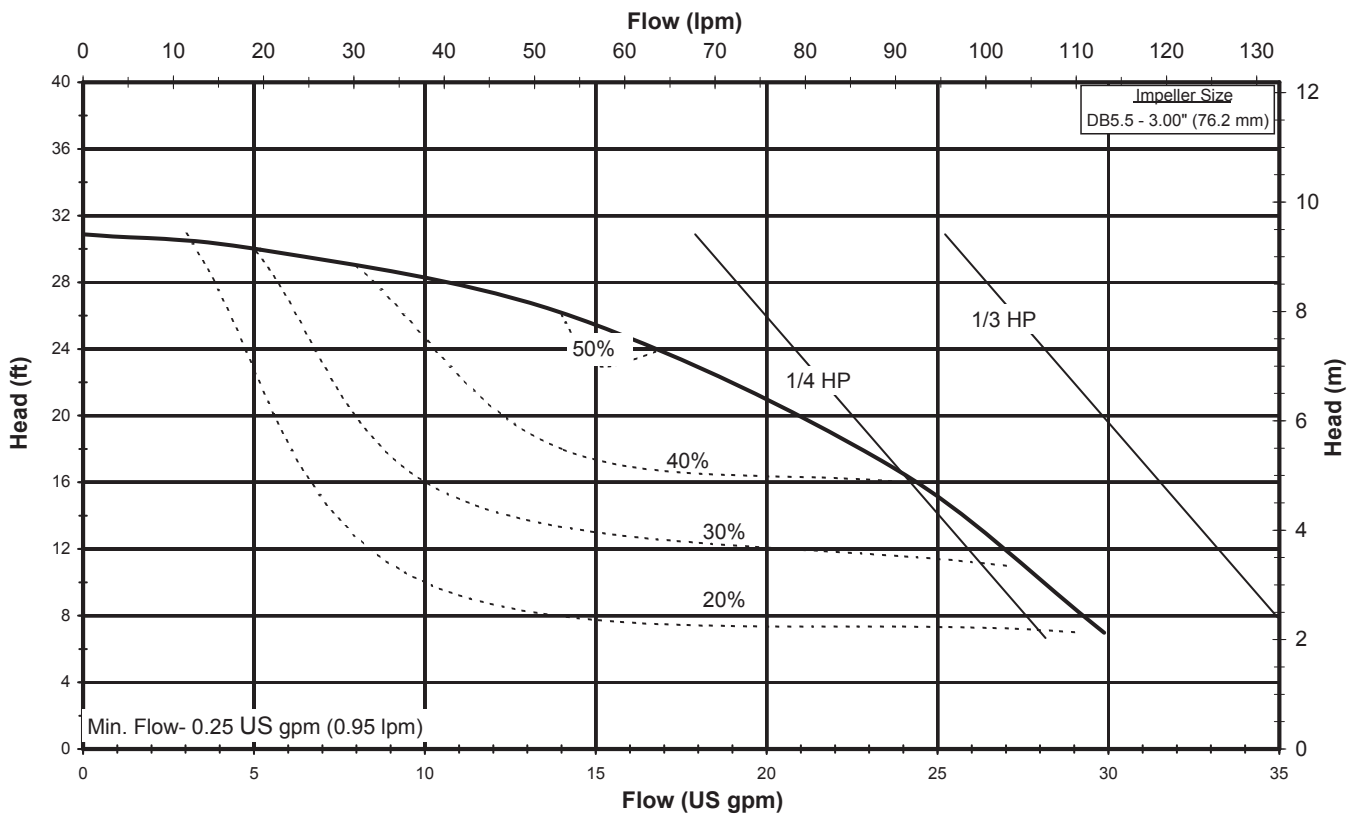

Model DB5.5
3450 rpm, 60 Hz
Suction: 1" FNPT
Discharge: 3/4" MNPT