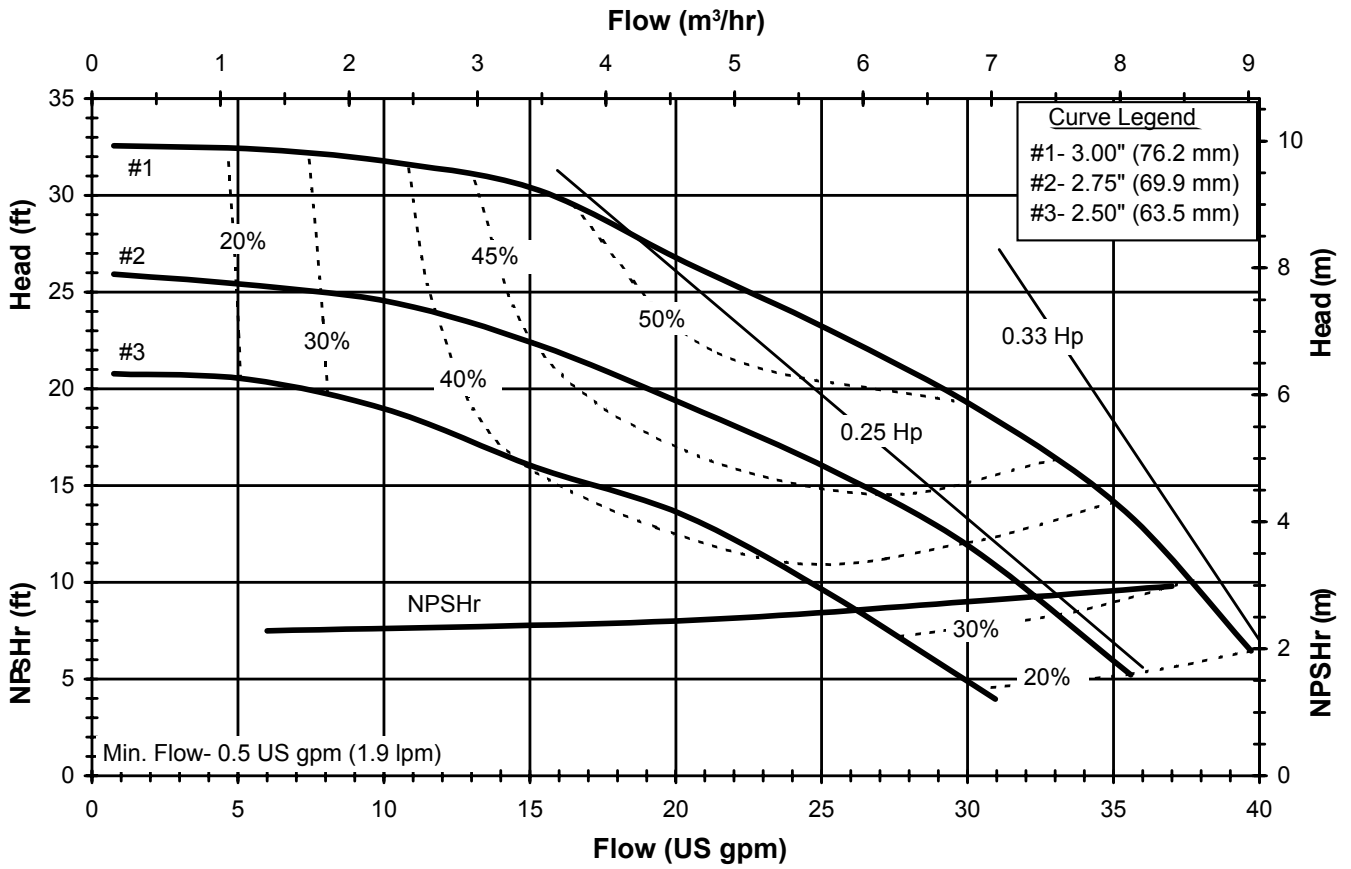

Model DB6
3450 rpm, 60 Hz
Suction: 1" FNPT
Discharge: 1" MNPT

DB660
6025 REV 0