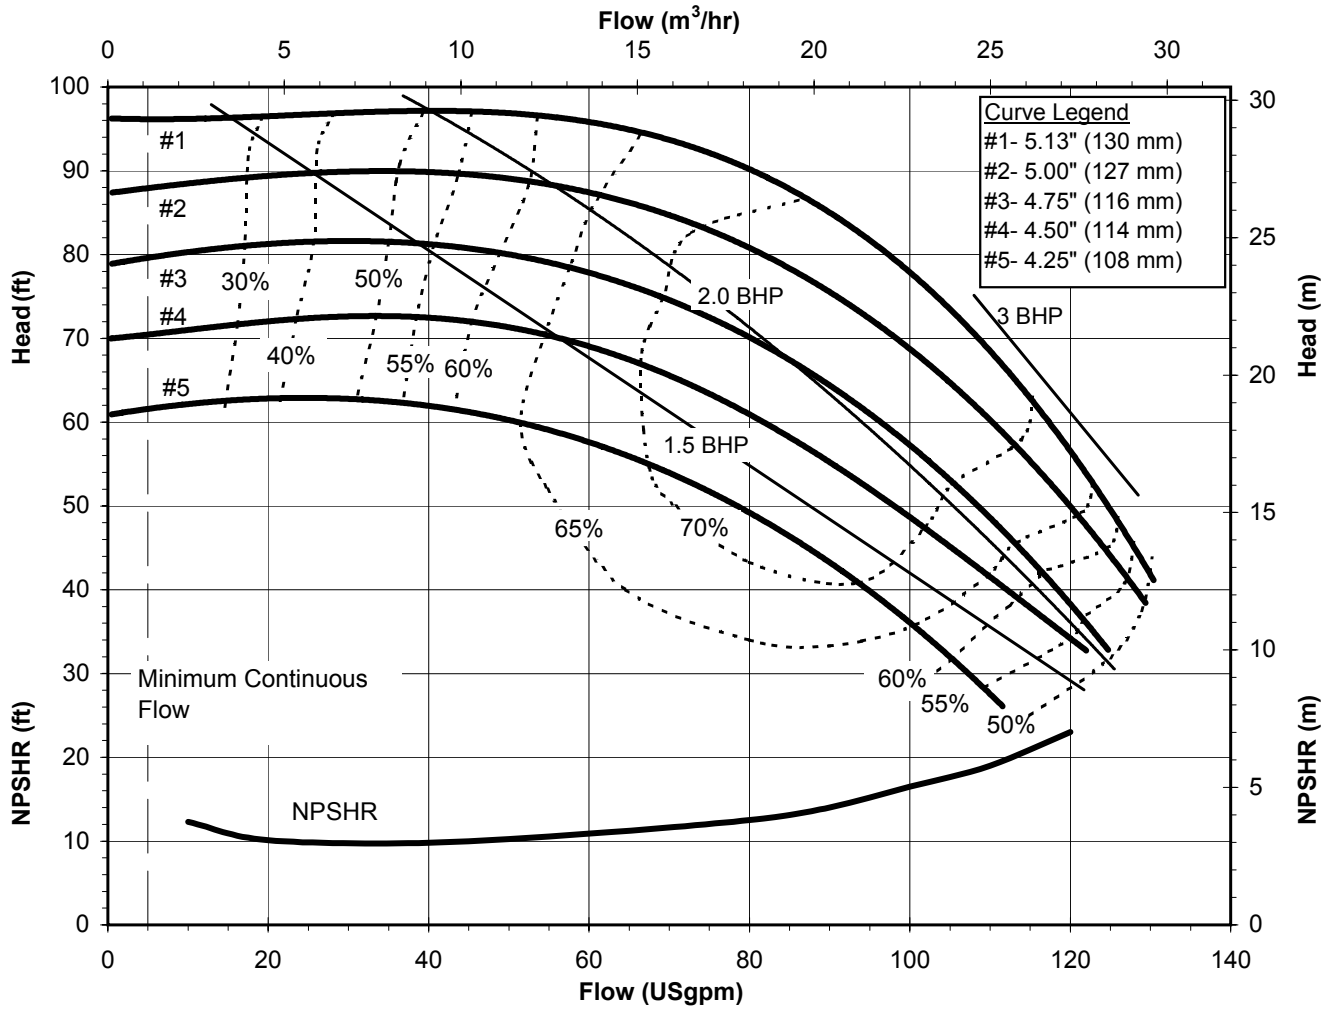

DB1160
 6001 Rev 0

Model DB11
 2900 rpm, 50 Hz
 Suction: 2" FNPT
 Discharge: 1 1/2" MNPT

DB1150
 6002 Rev 1

Model DB11
 1450 rpm, 50 Hz
 Suction: 2" FNPT
 Discharge: 1 1/2" MNPT

DB1150
 6002 Rev 0

Model DB15
 3450 rpm, 60 Hz
 Suction: 2" FNPT
 Discharge: 1 1/2" MNPT