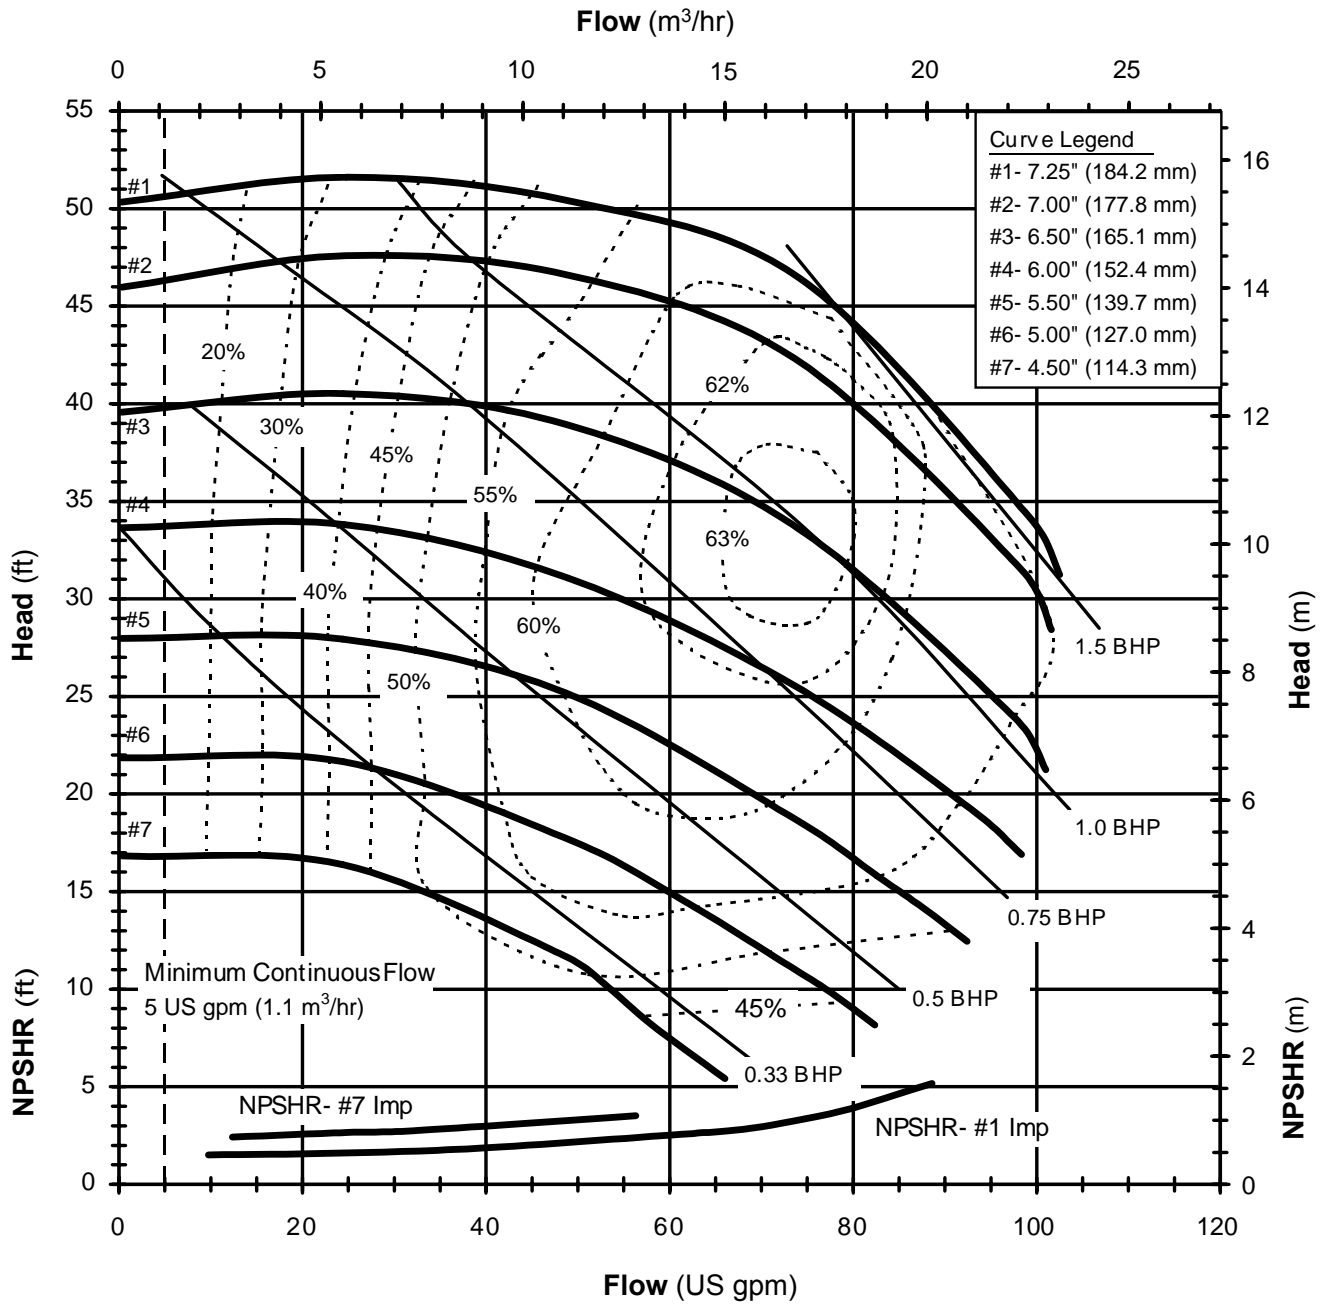

Model DB22 - Closed Impeller
1725 rpm, 60 Hz
Suction: 2" FNPT
Discharge: 2" MNPT

DB 22604C
6029 REV0