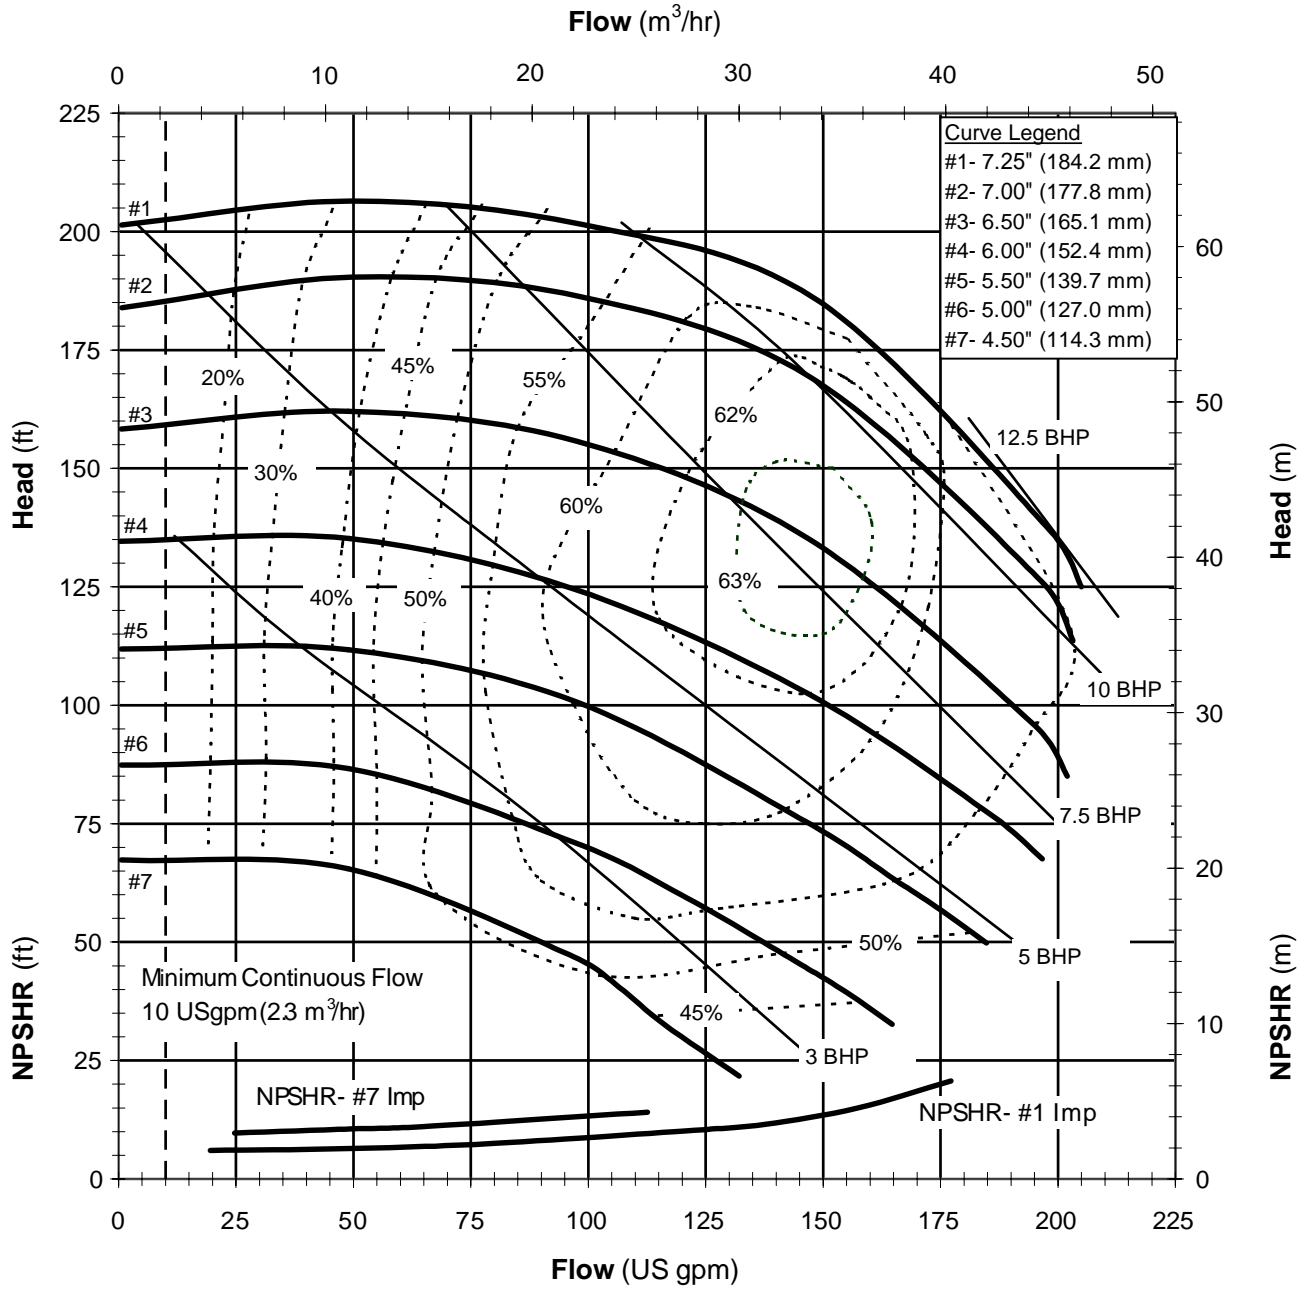

Model DB22- Closed Impeller
3450 rpm, 60 Hz
Suction: 2" FNPT
Discharge: 2" MNPT

DB 22602C
6028 REV0