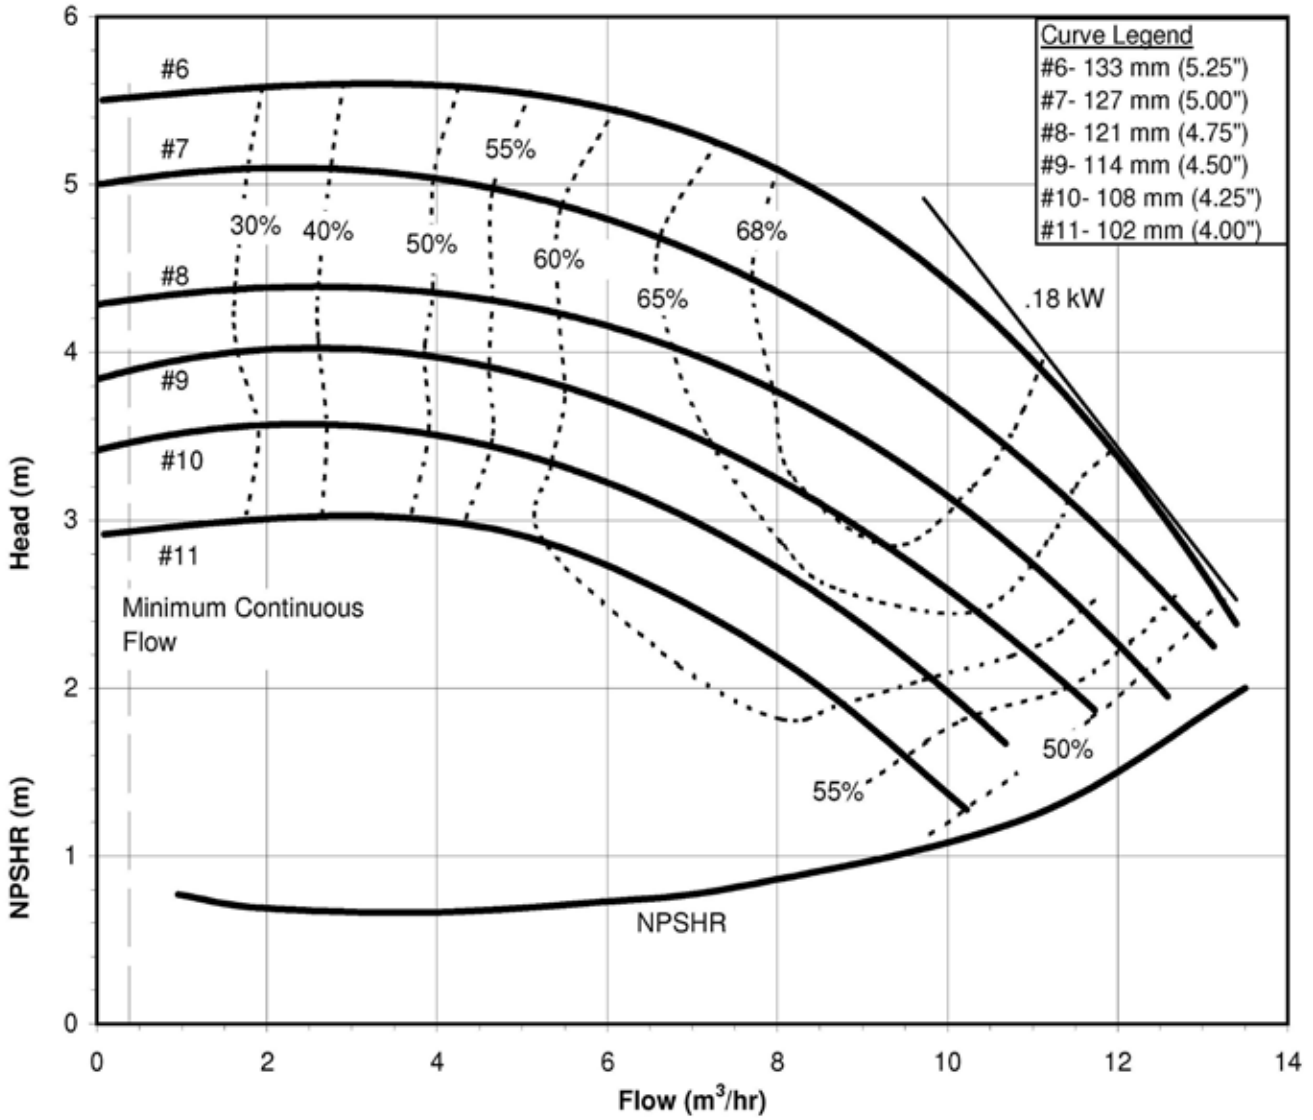

Model DB11
1450 rpm, 50 Hz
Suction: 2" FNPT
Discharge: 1 1/2" MNPT

DB1150
6002 Rev 0