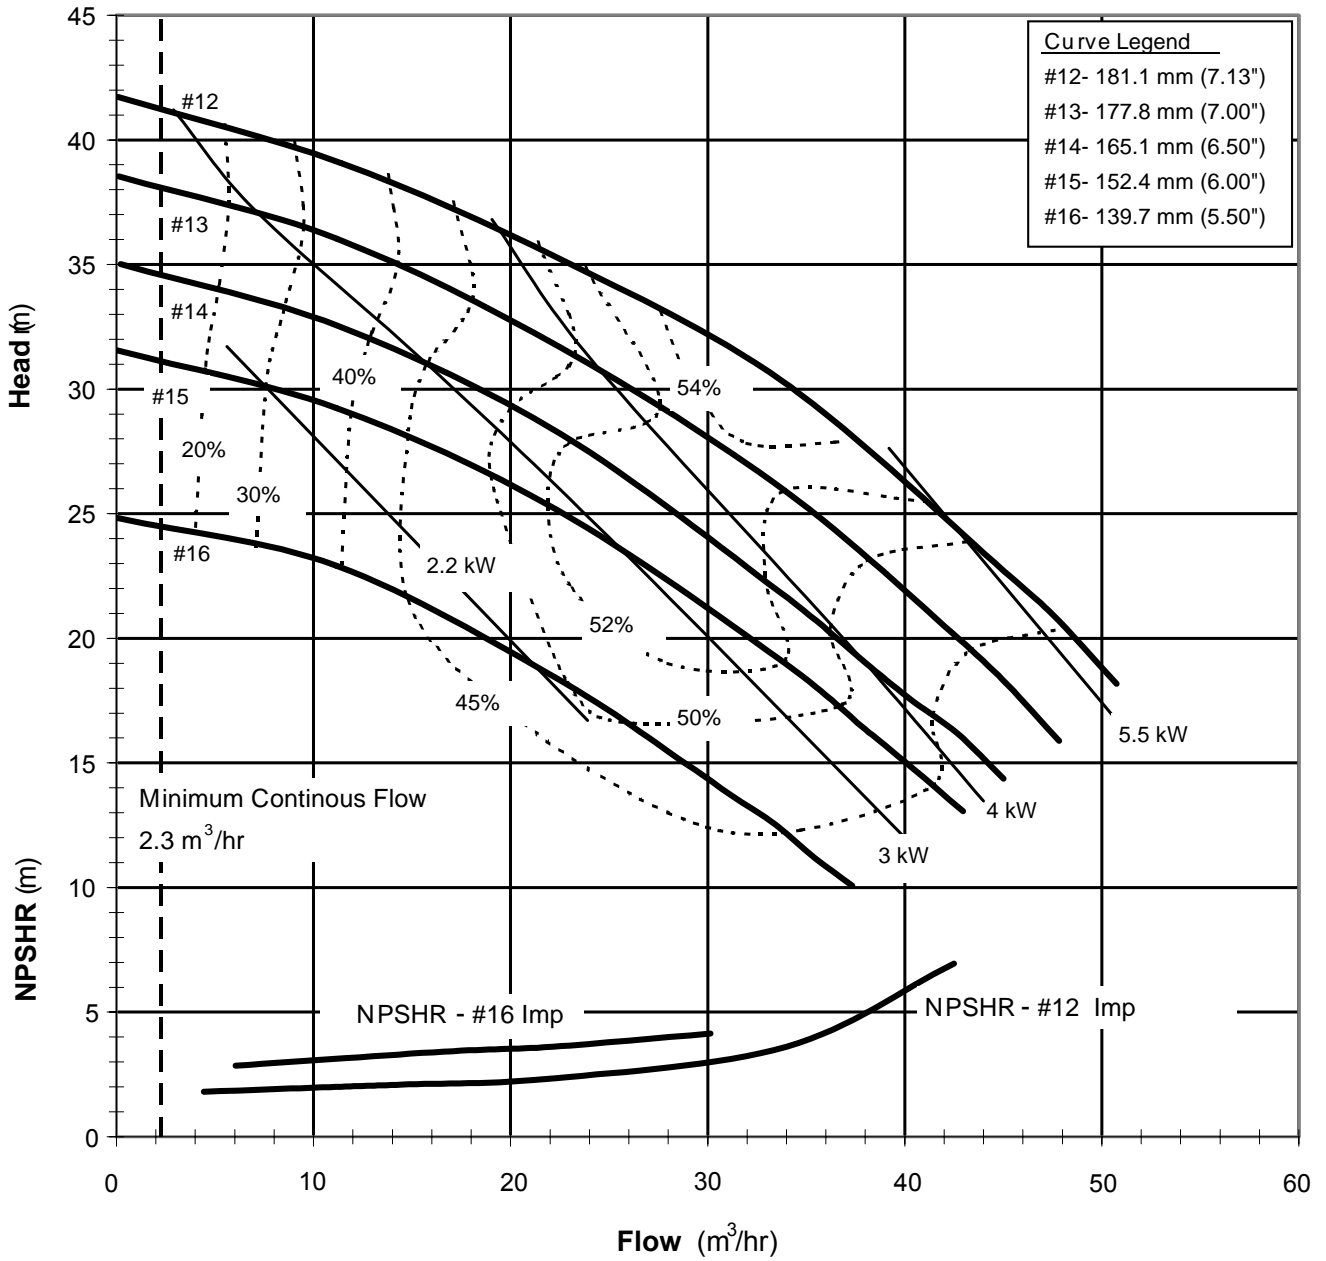

Model DB22 - Open Impeller
2900 rpm, 50 Hz
Suction: 2" FNPT
Discharge: 2" MNPT

DB225020
6034 REV 0