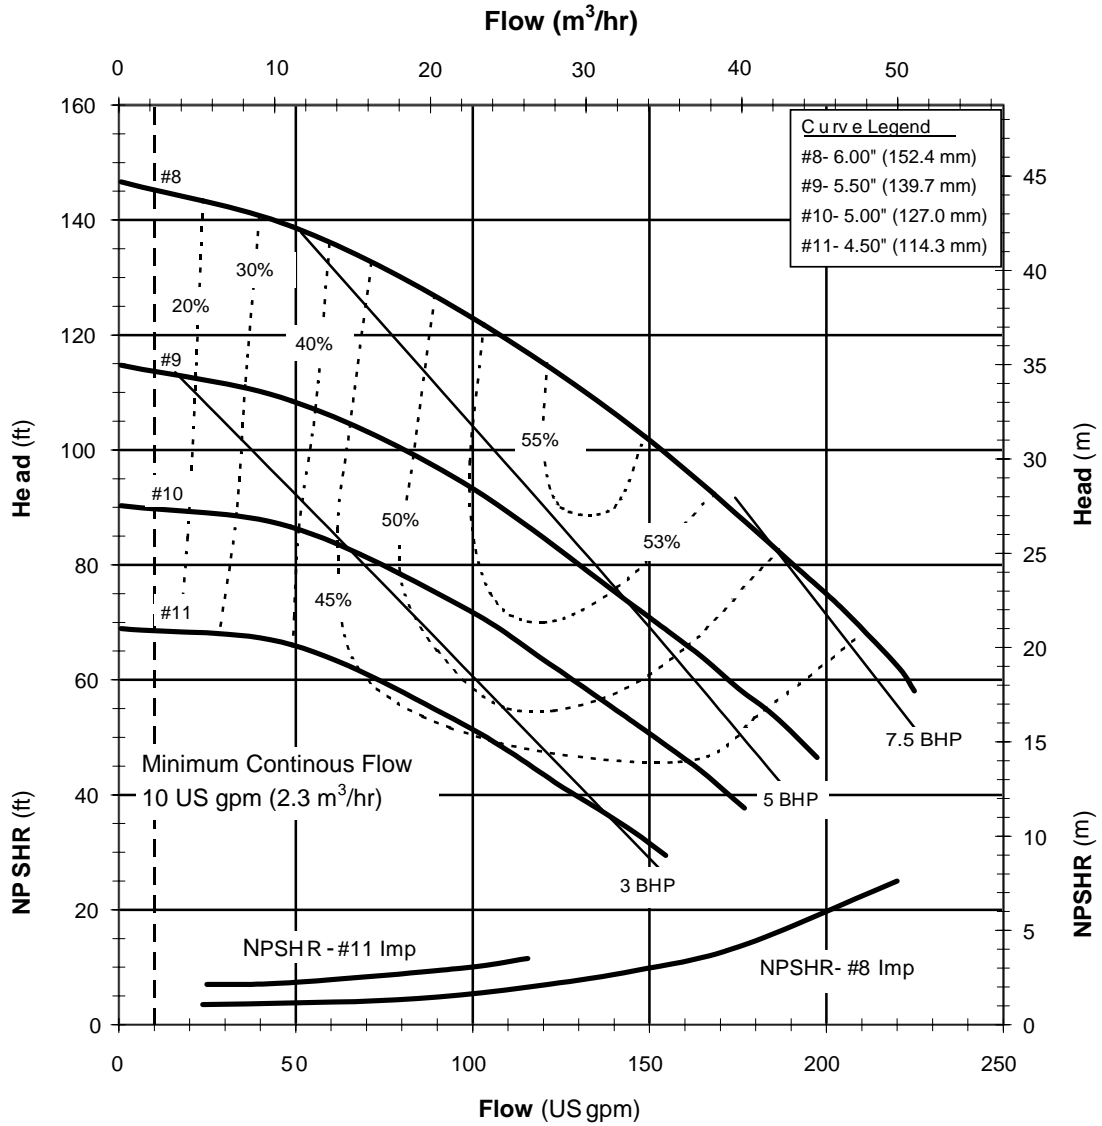

DB 22604C
 6029 REV0

Model DB22 - Closed Impeller
 2900 rpm, 50 Hz
 Suction: 2" FNPT
 Discharge: 2" MNPT

DB 22502C
 6030 REV0

Model DB22 - Closed Impeller
 1450 rpm, 50 Hz
 Suction: 2" FNPT
 Discharge: 2" MNPT

DB 22504C
 6031 REVO

Model DB22 - Open Impeller
 3450 rpm, 60 Hz
 Suction: 2" FNPT
 Discharge: 2" MNPT

DB226020
 6032 REV 0

Model DB22 - Open Impeller
 1725 rpm, 60 Hz
 Suction: 2" FNPT
 Discharge: 2" MNPT