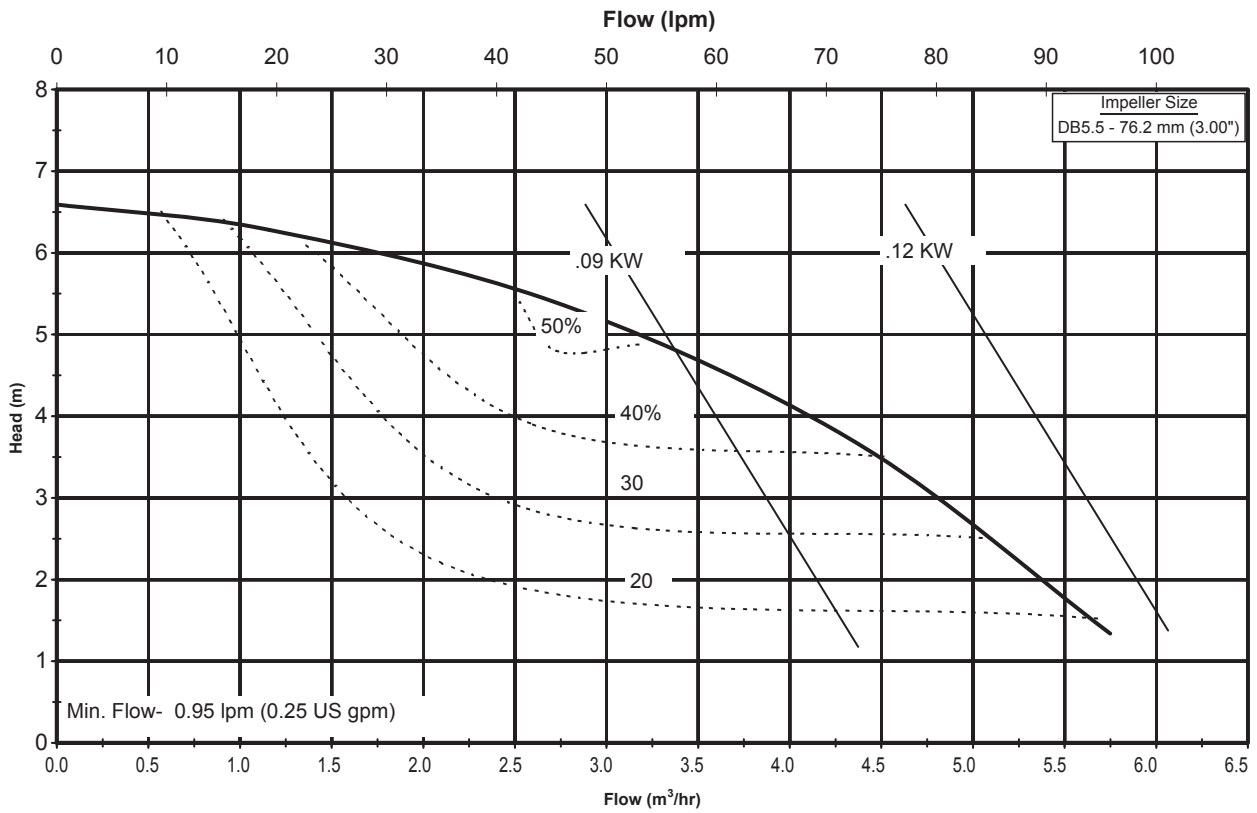

Model DB3, 4, 5
 2900 rpm, 50 Hz
 Suction: 1" FNPT
 Discharge: 1/2" MNPT

DB345-5060
 6061 REV 0

Model DB5.5
3450 rpm, 60 Hz
Suction: 1" FNPT
Discharge: 3/4" MNPT

Model DB5.5
 2900 rpm, 50 Hz
 Suction: 1" FNPT
 Discharge: 3/4" MNPT