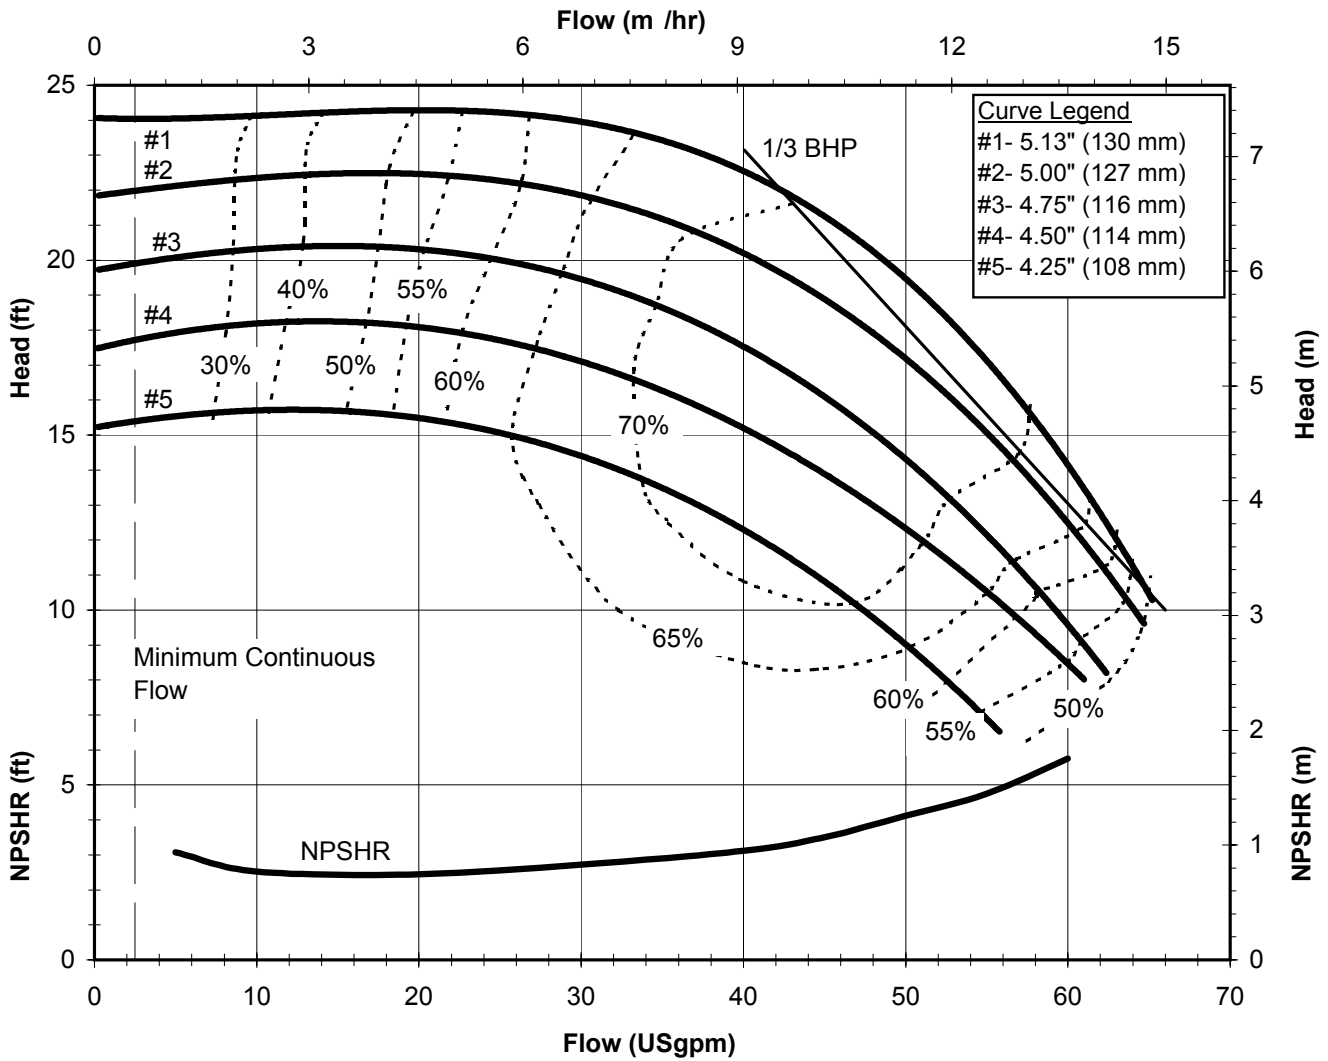

Model DB15
1725 rpm, 60 Hz
Suction: 2" FNPT
Discharge: 1 1/2" MNPT

DB1560
6003 Rev 0