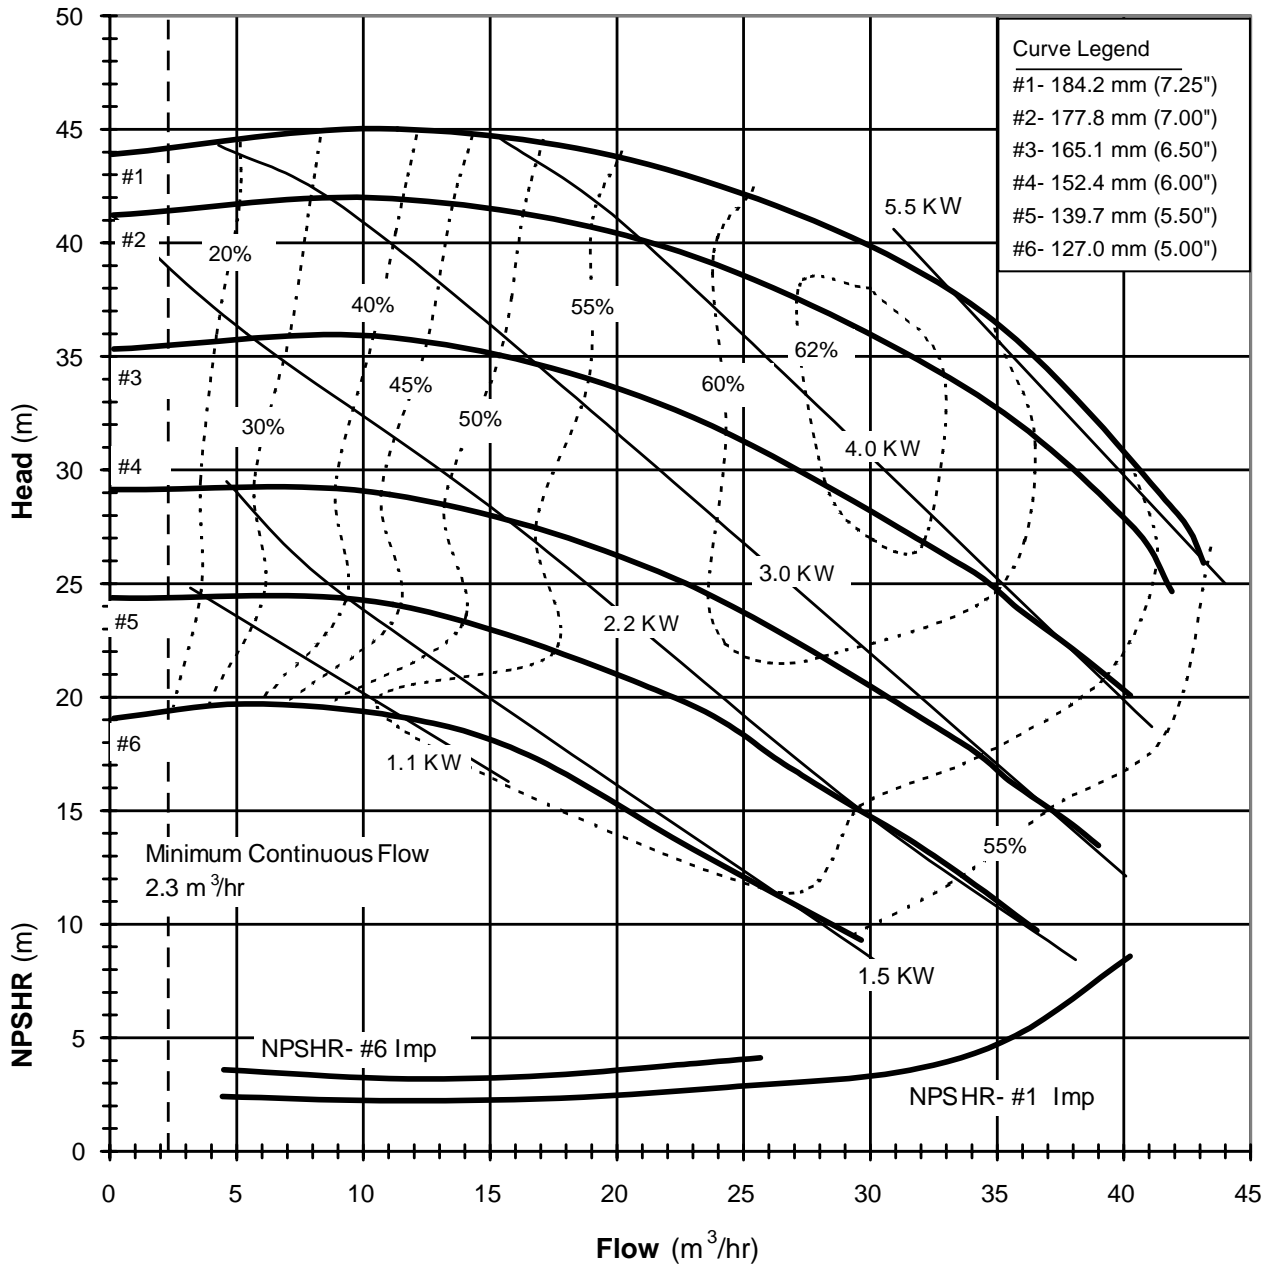

Model DB22 - Closed Impeller
2900 rpm, 50 Hz
Suction: 2" FNPT
Discharge: 2" MNPT

DB 22502C
6030 REV0