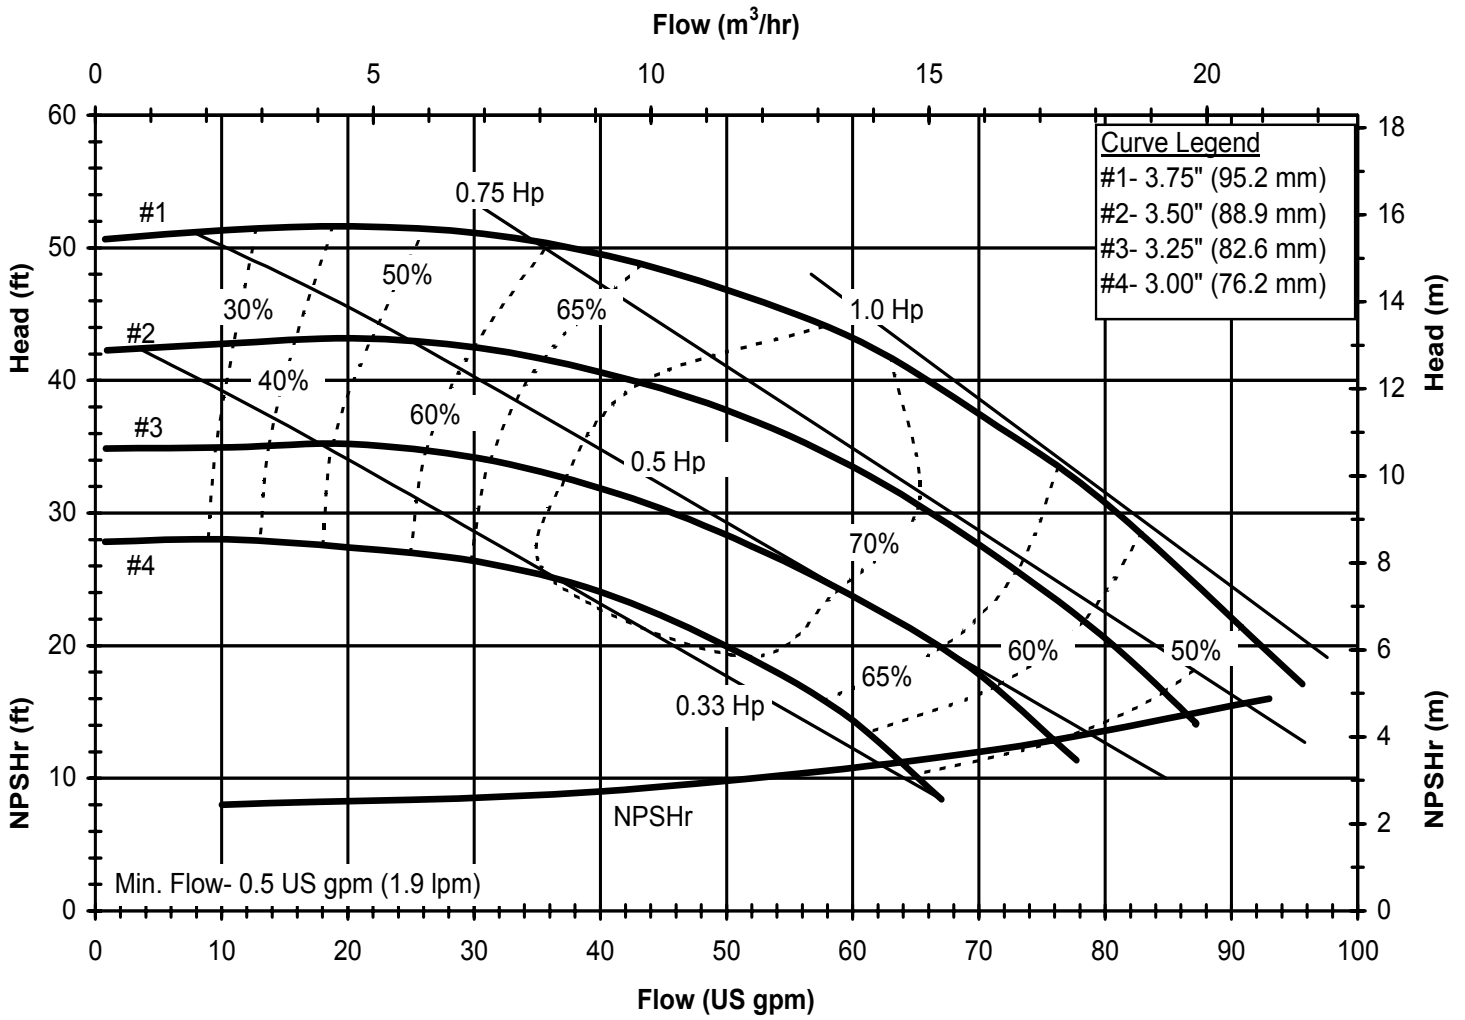

Model DB10
3450 rpm, 60 Hz
Suction: 1 1/2" FNPT
Discharge: 1 1/2" MNPT

DB1060
6017 REV0