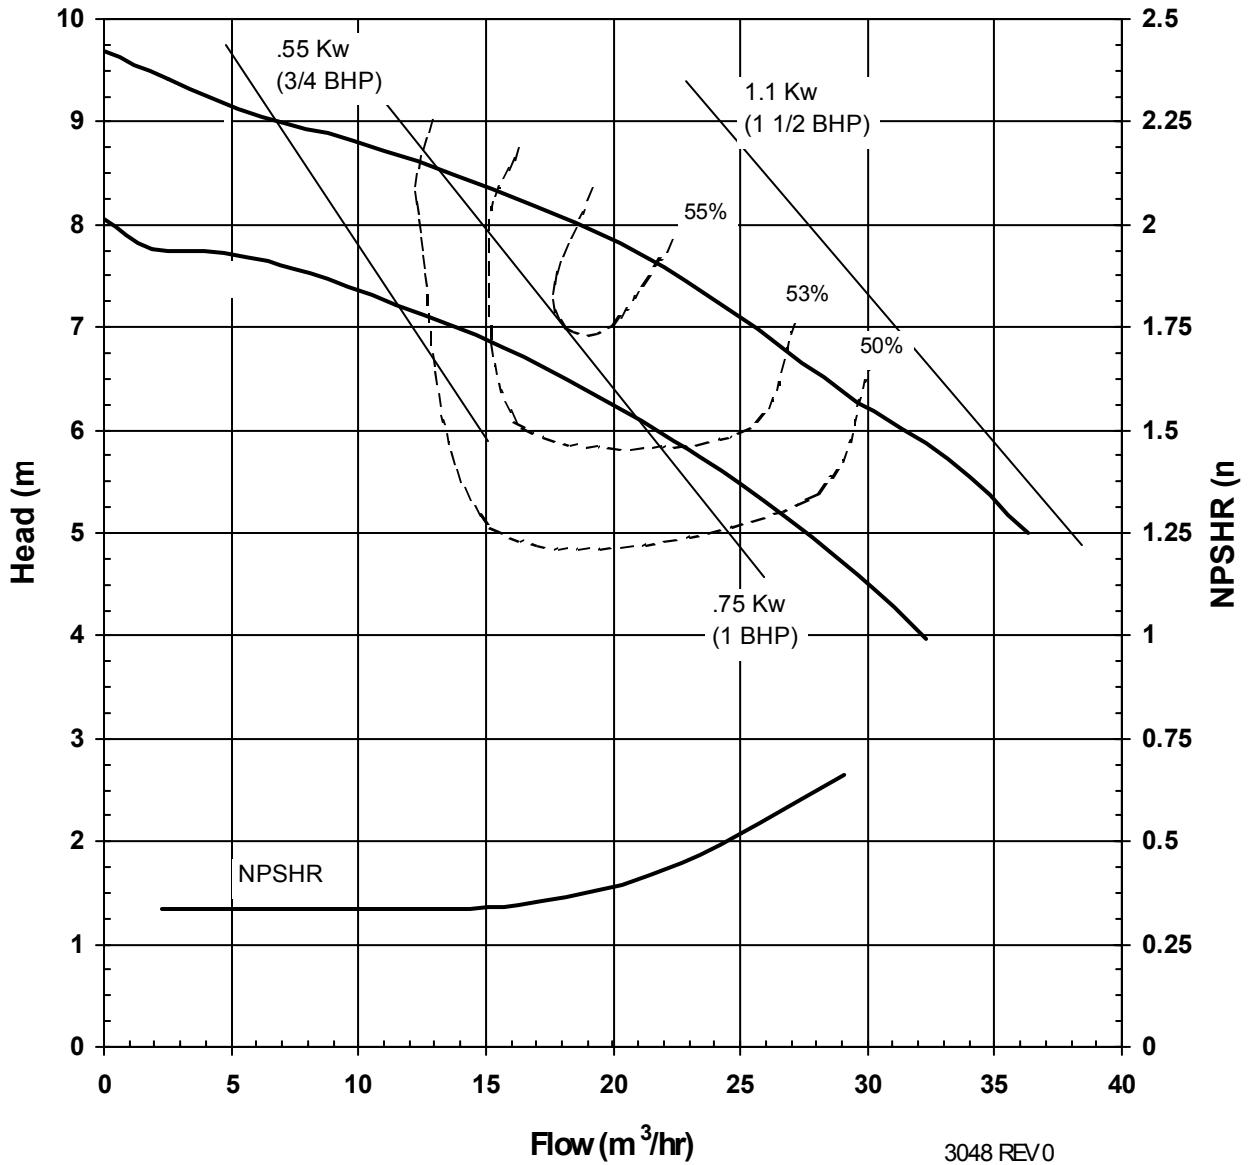

MODEL AC8SJS

1450 rpm, 50 Hz

Suction: 2 1/2"

Discharge: 2"

3048 REV 0
12/15/00