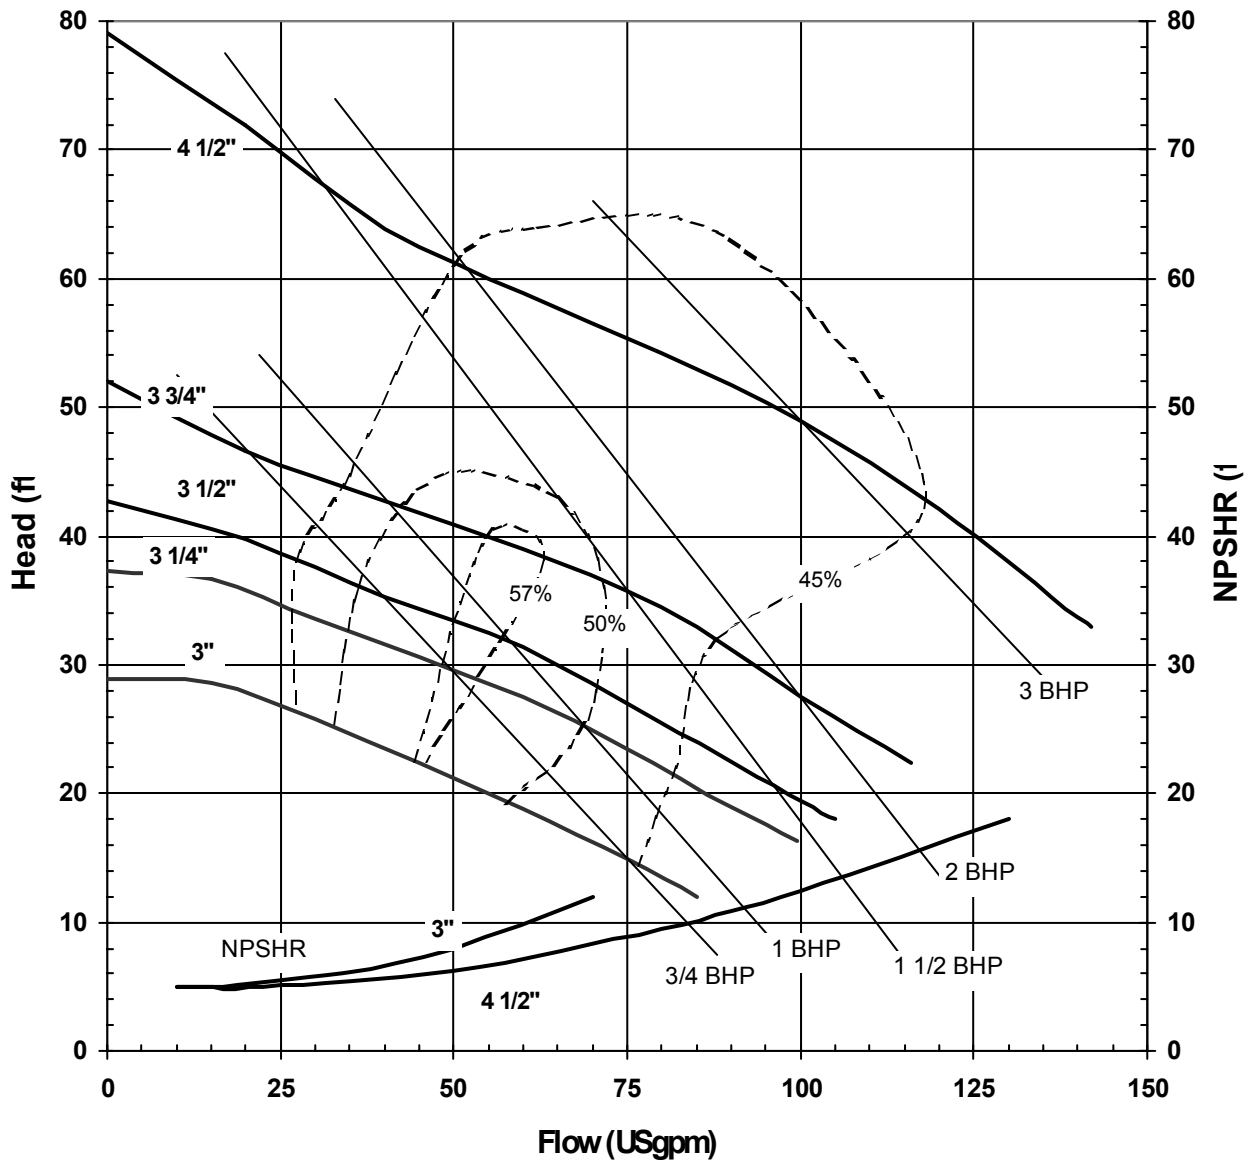

**MODEL AC5RTS
3450 rpm, 60 Hz
Suction: 2"
Discharge: 1 1/2"**

3025 REV 0
12/08/00