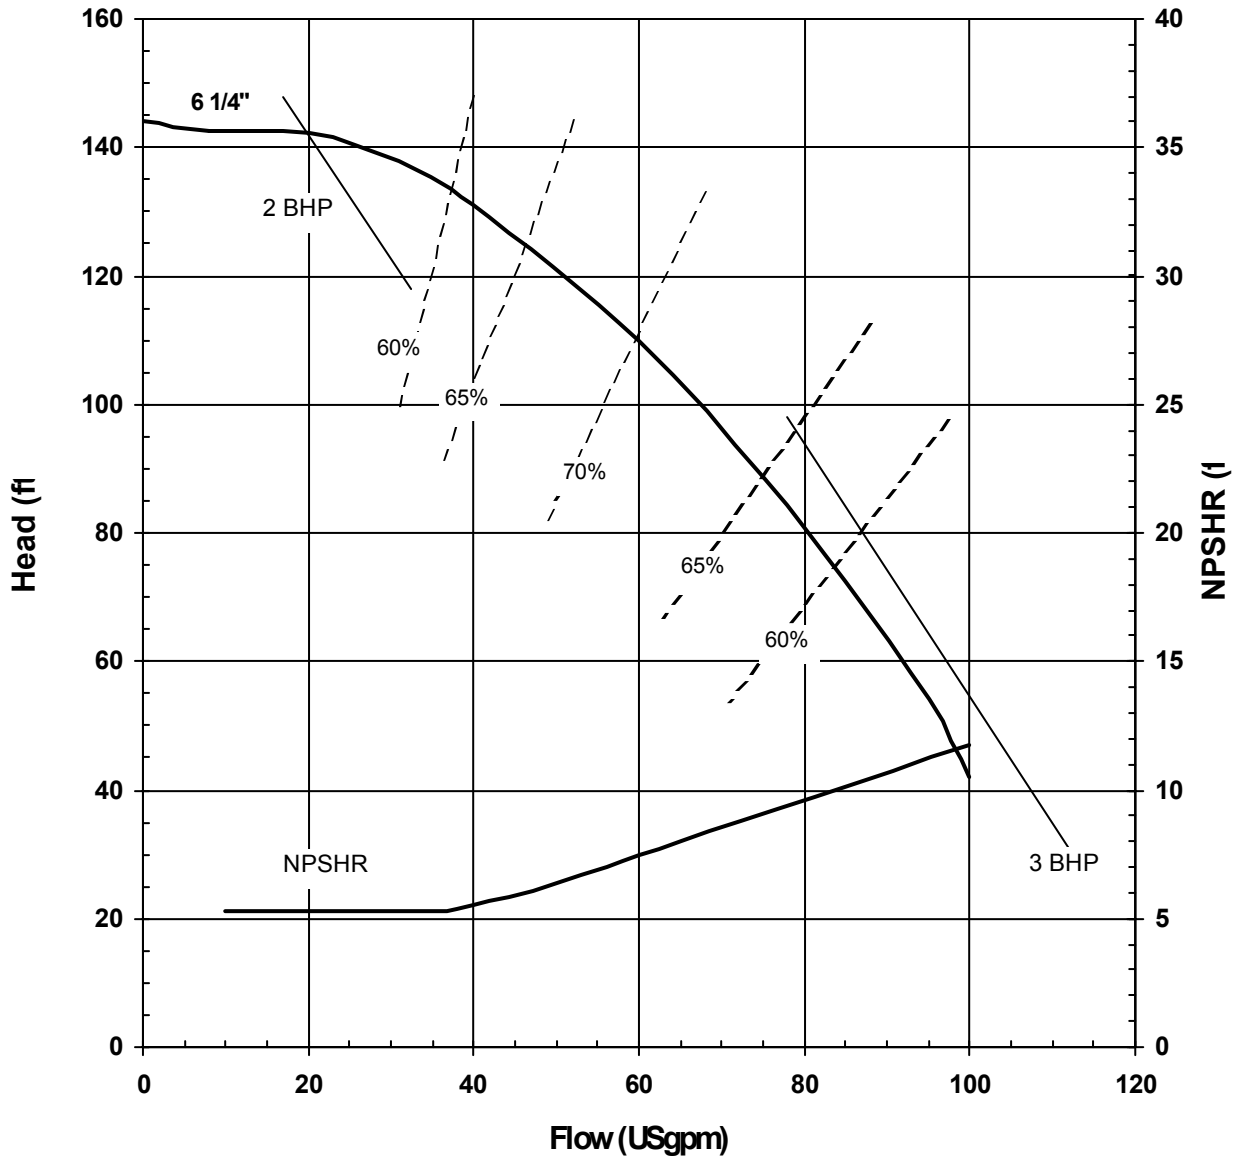

Suction: 2"

Discharge: 1 1/2"

3046 REV 0
12/13/00

MODEL AC6HJS
3450 rpm, 60 Hz
Suction: 1 1/4"
Discharge: 3/4"

3033 REV 0
12/08/00

MODEL AC6HJS
1725 rpm, 60 Hz
Suction: 1 1/4"
Discharge: 3/4"

3034 REV 0
 12/08/00