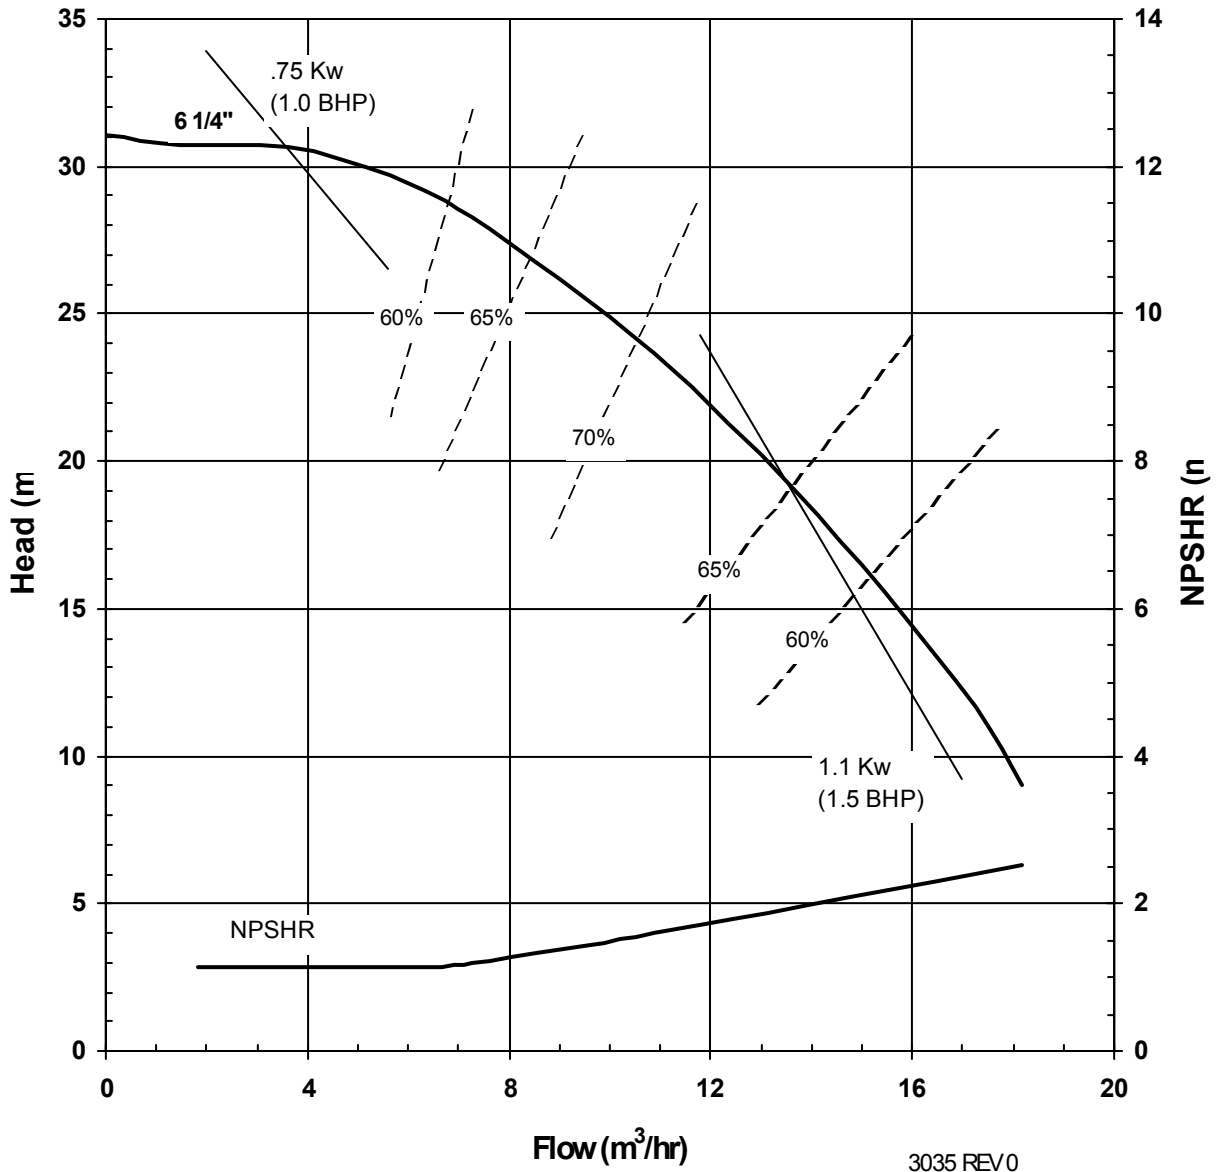

MODEL AC6HJS

2900 rpm, 50 Hz

Suction: 1 1/4"

Discharge: 3/4"

3035 REV 0
12/08/00