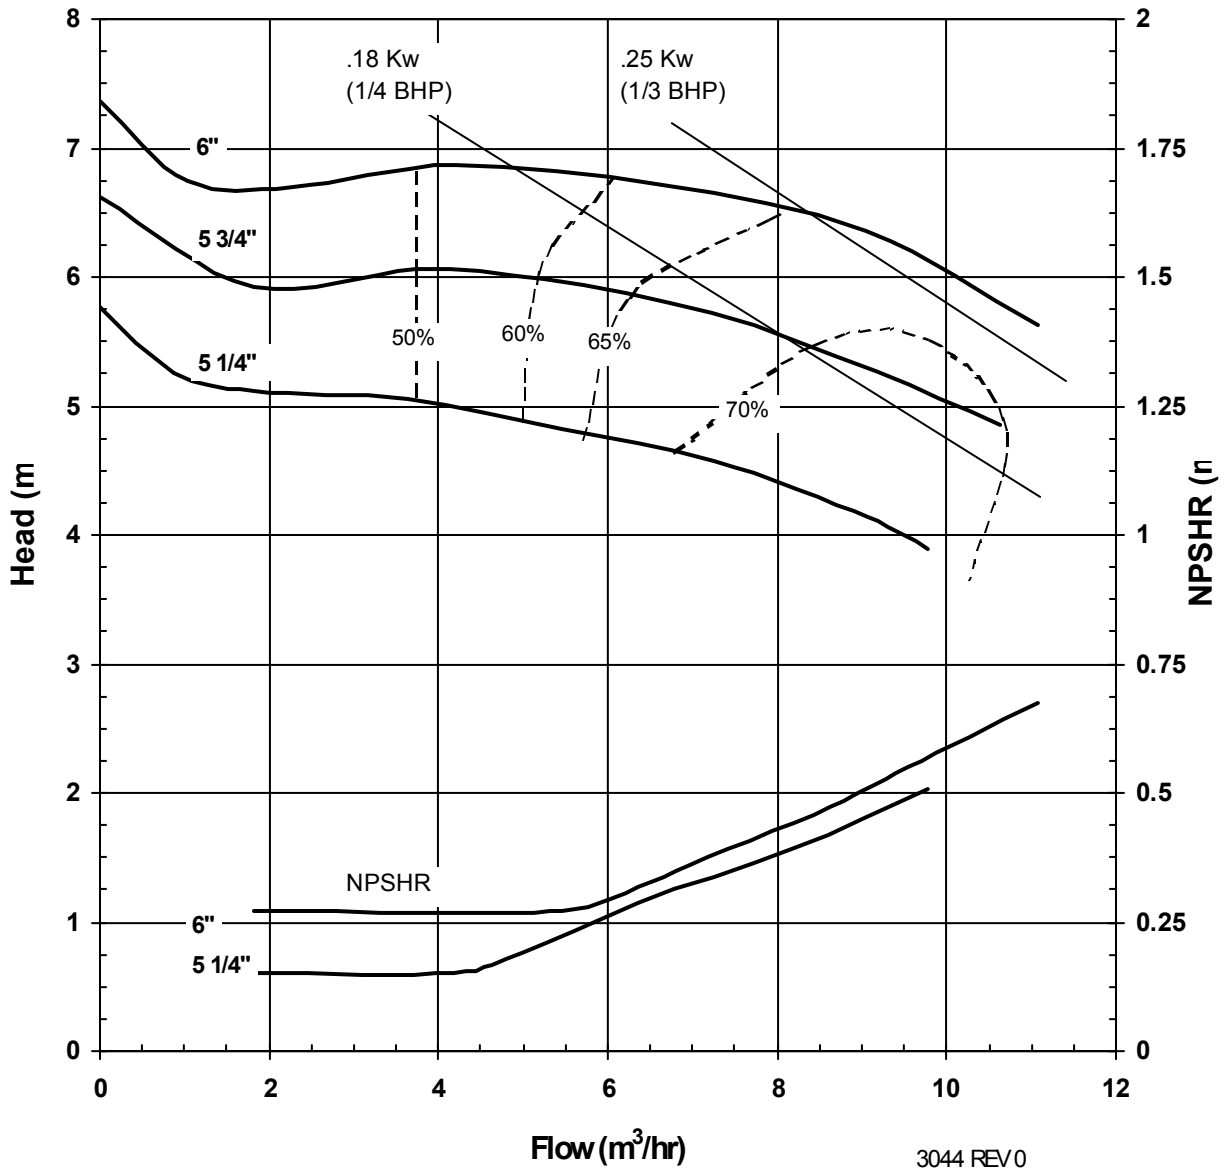

MODEL AC6SJS
1450 rpm, 50 Hz
Suction: 1 1/2"
Discharge: 1 1/4"

3044 REV 0
12/13/00