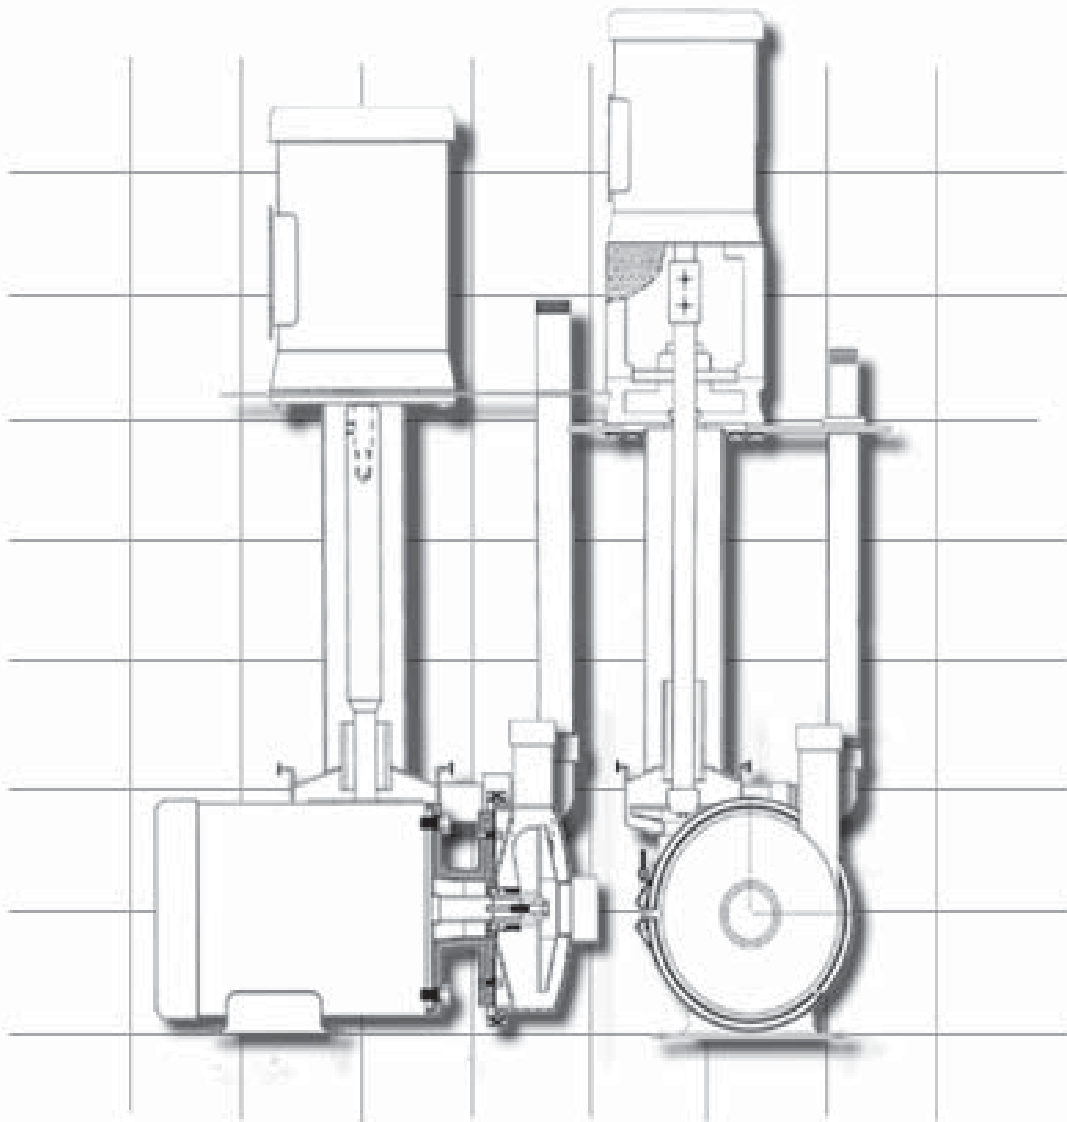

AP SERIES CURVEBOOK

Literature I.D. #FT01-834B, Rev.2

April, 2004

TABLE OF CONTENTS

Model AC4STS

3450 rpm, 60 Hz, 3/4" x 1/2"	4
1725 rpm, 60 Hz, 3/4" x 1/2"	5
2900 rpm, 50 Hz, 3/4" x 1/2"	6
1450 rpm, 50 Hz, 3/4" x 1/2"	7

Model AC5STS

3450 rpm, 60 Hz, 1-1/4" x 3/4"	8
1725 rpm, 60 Hz, 1-1/4" x 3/4"	9
2900 rpm, 50 Hz, 1-1/4" x 3/4"	10
1450 rpm, 50 Hz, 1-1/4" x 3/4"	11
3450 rpm, 60 Hz, 1-1/2" x 1-1/4"	12
1725 rpm, 60 Hz, 1-1/2" x 1-1/4"	13
2900 rpm, 50 Hz, 1-1/2" x 1-1/4"	14
1450 rpm, 60 Hz, 1-1/2" x 1-1/4"	15
3450 rpm, 60 Hz, 2" x 1- 1/2"	16
1725 rpm, 60 Hz, 2" x 1- 1/2"	17
2900 rpm, 50 Hz, 2" x 1- 1/2"	18
1450 rpm, 50 Hz, 2" x 1- 1/2"	19

Model AC5HTS

3450 rpm, 60 Hz, 1/2" x 1/4"	20
1725 rpm, 60 Hz, 1/2" x 1/4"	21
2900 rpm, 50 Hz, 1/2" x 1/4"	22
1450 rpm, 50 Hz, 1/2" x 1/4"	23

Model AC5RTS

3450 rpm, 60 Hz, 1-1/2" x 1-1/4"	24
1725 rpm, 60 Hz, 1-1/2" x 1-1/4"	25
2900 rpm, 50 Hz, 1-1/2" x 1-1/4"	26
1450 rpm, 50 Hz, 1-1/2" x 1-1/4"	27
3450 rpm, 60 Hz, 2" x 1-1/2"	28
1725 rpm, 60 Hz, 2" x 1-1/2"	29
2900 rpm, 50 Hz, 2" x 1-1/2"	30
1450 rpm, 50 Hz, 2" x 1-1/2"	31

Model AC6SJS

3450 rpm, 60 Hz, 1-1/2" x 1-1/4"	32
1725 rpm, 60 Hz, 1-1/2" x 1-1/4"	33
2900 rpm, 50 Hz, 1-1/2" x 1-1/4"	34
1450 rpm, 50 Hz, 1-1/2" x 1-1/4"	35
3450 rpm, 60 Hz, 2" x 1-1/2"	36
1725 rpm, 60 Hz, 2" x 1-1/2"	37
2900 rpm, 50 Hz, 2" x 1-1/2"	38
1450 rpm, 50 Hz, 2" x 1-1/2"	39

Model AC6HJS

3450 rpm, 60 Hz, 1-1/4" x 3/4"	40
1725 rpm, 60 Hz, 1-1/4" x 3/4"	41
2900 rpm, 50 Hz, 1-1/4" x 3/4"	42
1450 rpm, 50 Hz, 1-1/4" x 3/4"	43