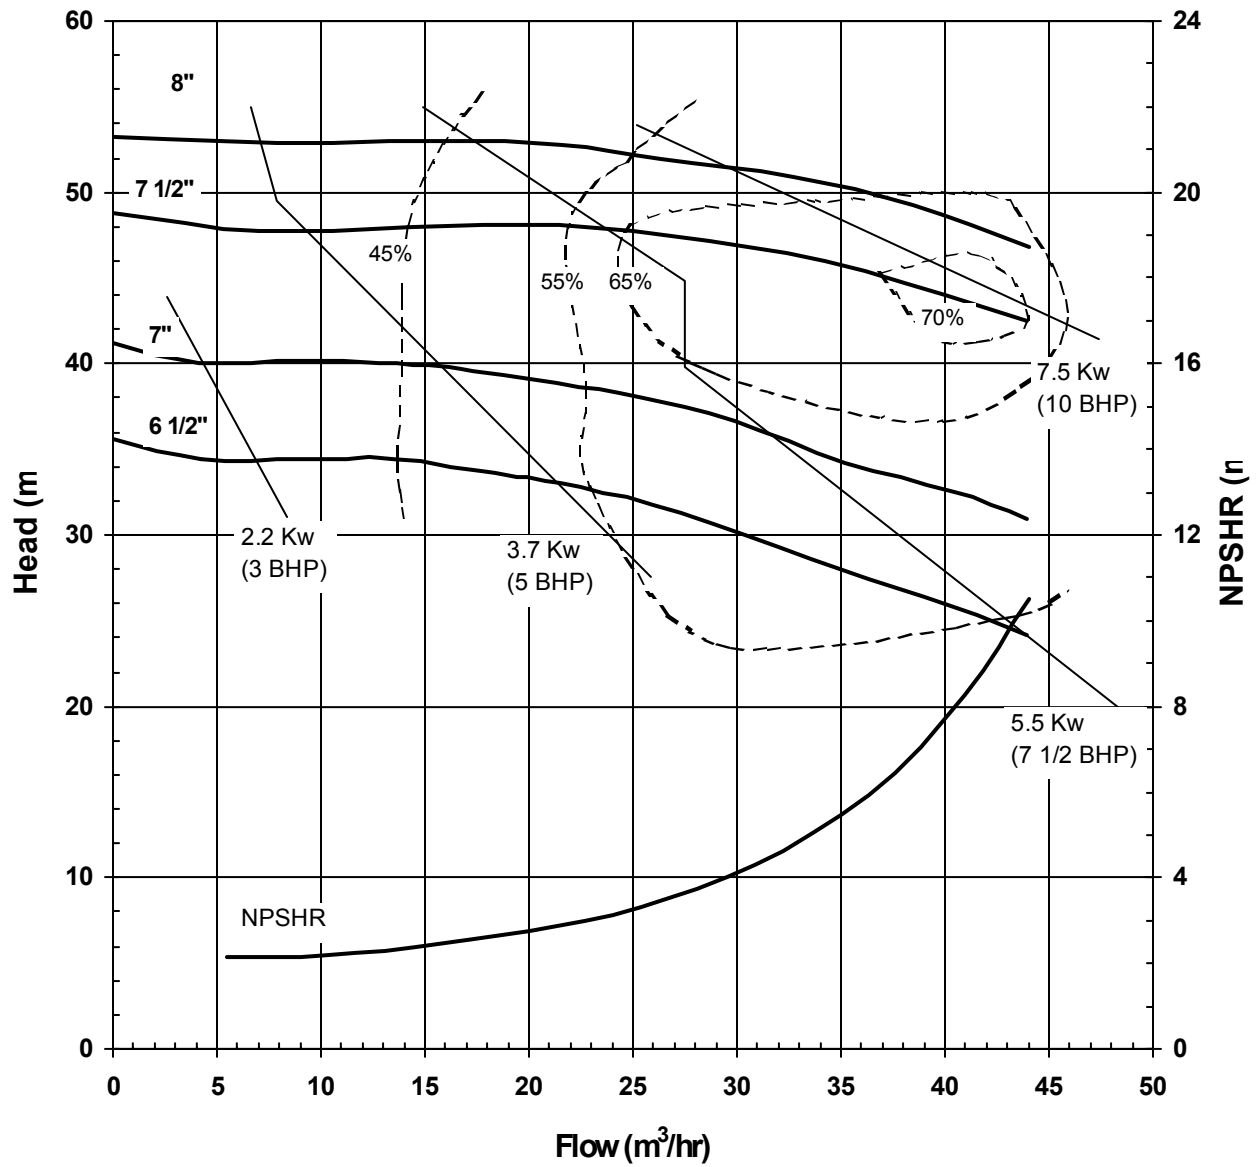

Discharge: 3/4"

3036 REV 0
12/08/00

**MODEL AC8SJS
3450 rpm, 60 Hz
Suction: 2"
Discharge: 1 1/2"**

3037 REV 0
12/08/00

**MODEL AC8SJS
1725 rpm, 60 Hz
Suction: 2"
Discharge: 1 1/2"**

3038 REV 0
12/08/00

MODEL AC8SJS
2900 rpm, 50 Hz
Suction: 2"
Discharge: 1 1/2"