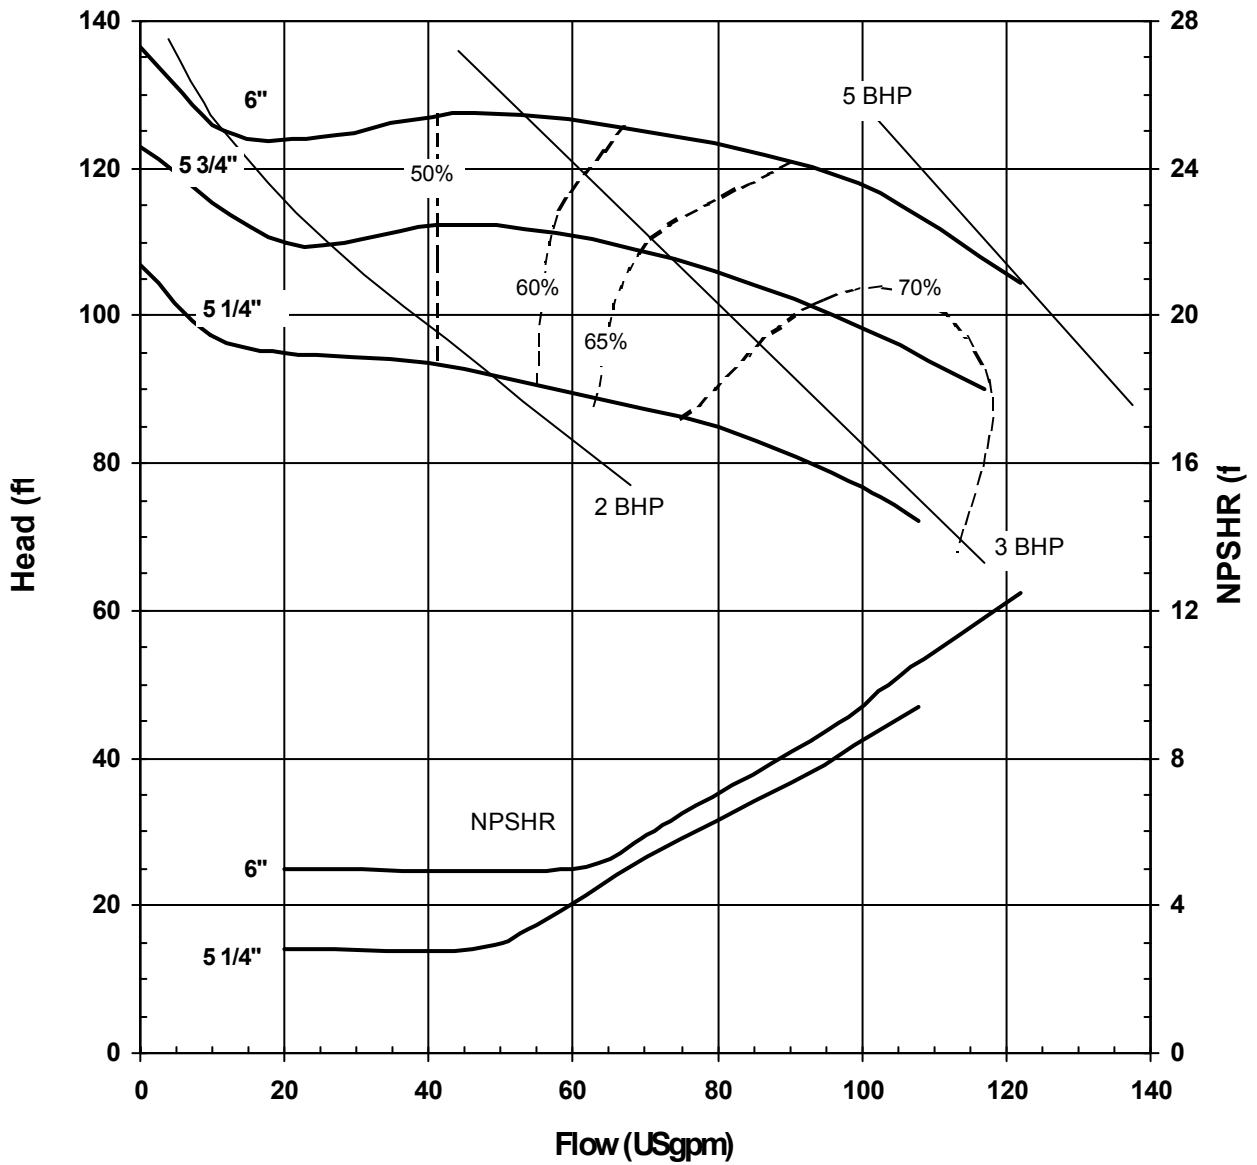

MODEL AC6SJS

3450 rpm, 60 Hz

Suction: 1 1/2"

Discharge: 1 1/4"

3029 REV 0
12/08/00