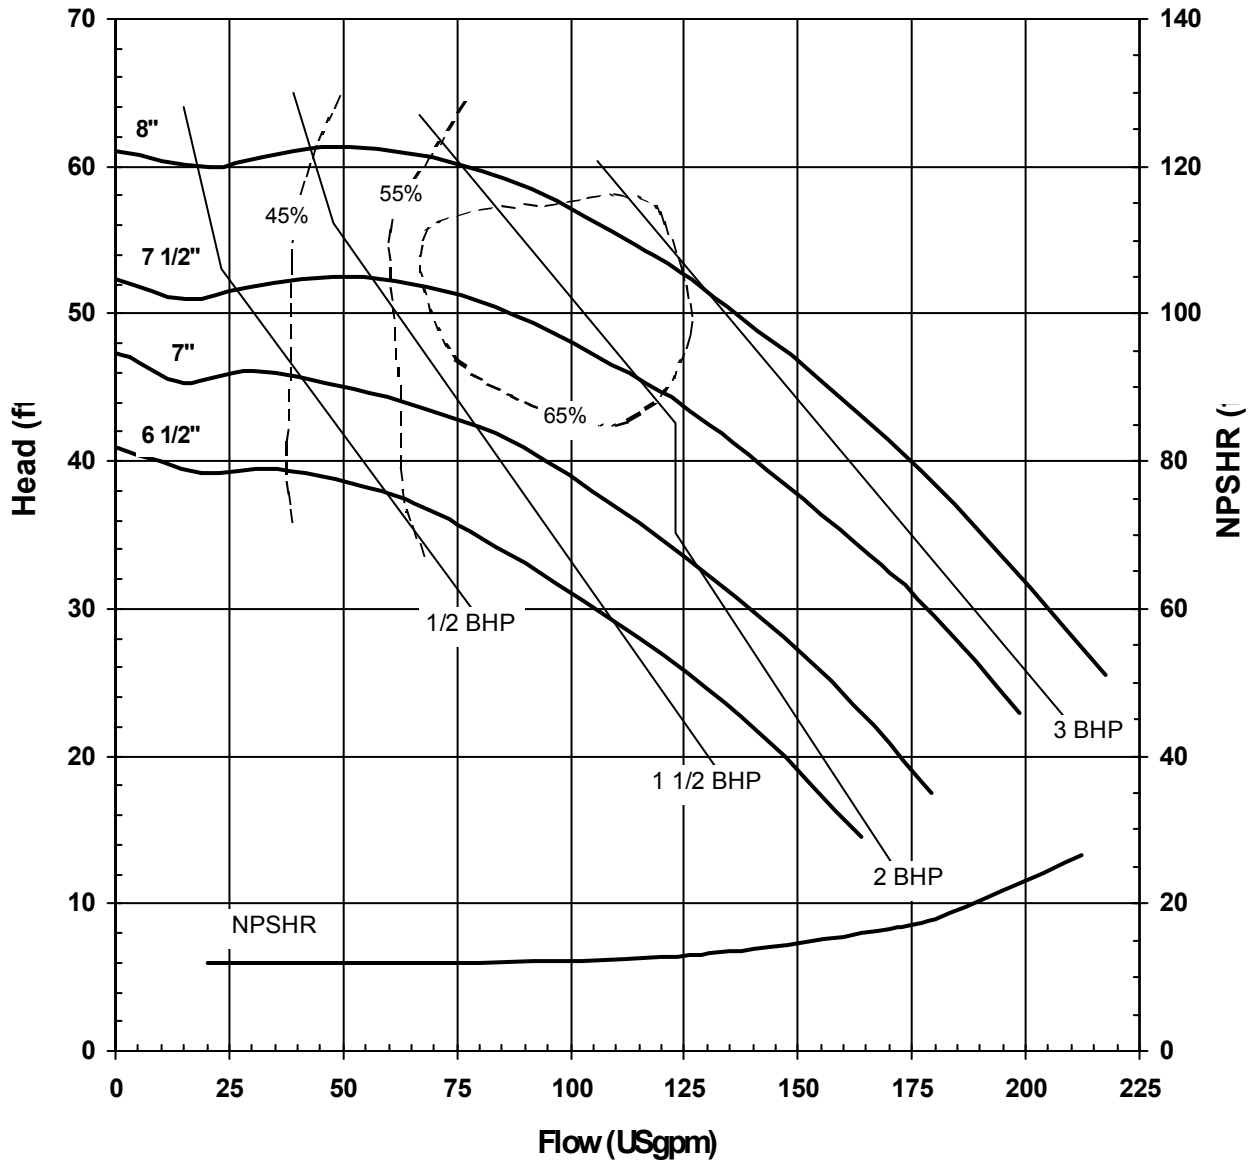

Discharge: 3/4"

3036 REV 0
12/08/00

**MODEL AC8SJS
3450 rpm, 60 Hz
Suction: 2"
Discharge: 1 1/2"**

3037 REV 0
12/08/00

**MODEL AC8SJS
1725 rpm, 60 Hz
Suction: 2"
Discharge: 1 1/2"**

3038 REV 0
12/08/00

MODEL AC8SJS
2900 rpm, 50 Hz
Suction: 2"
Discharge: 1 1/2"