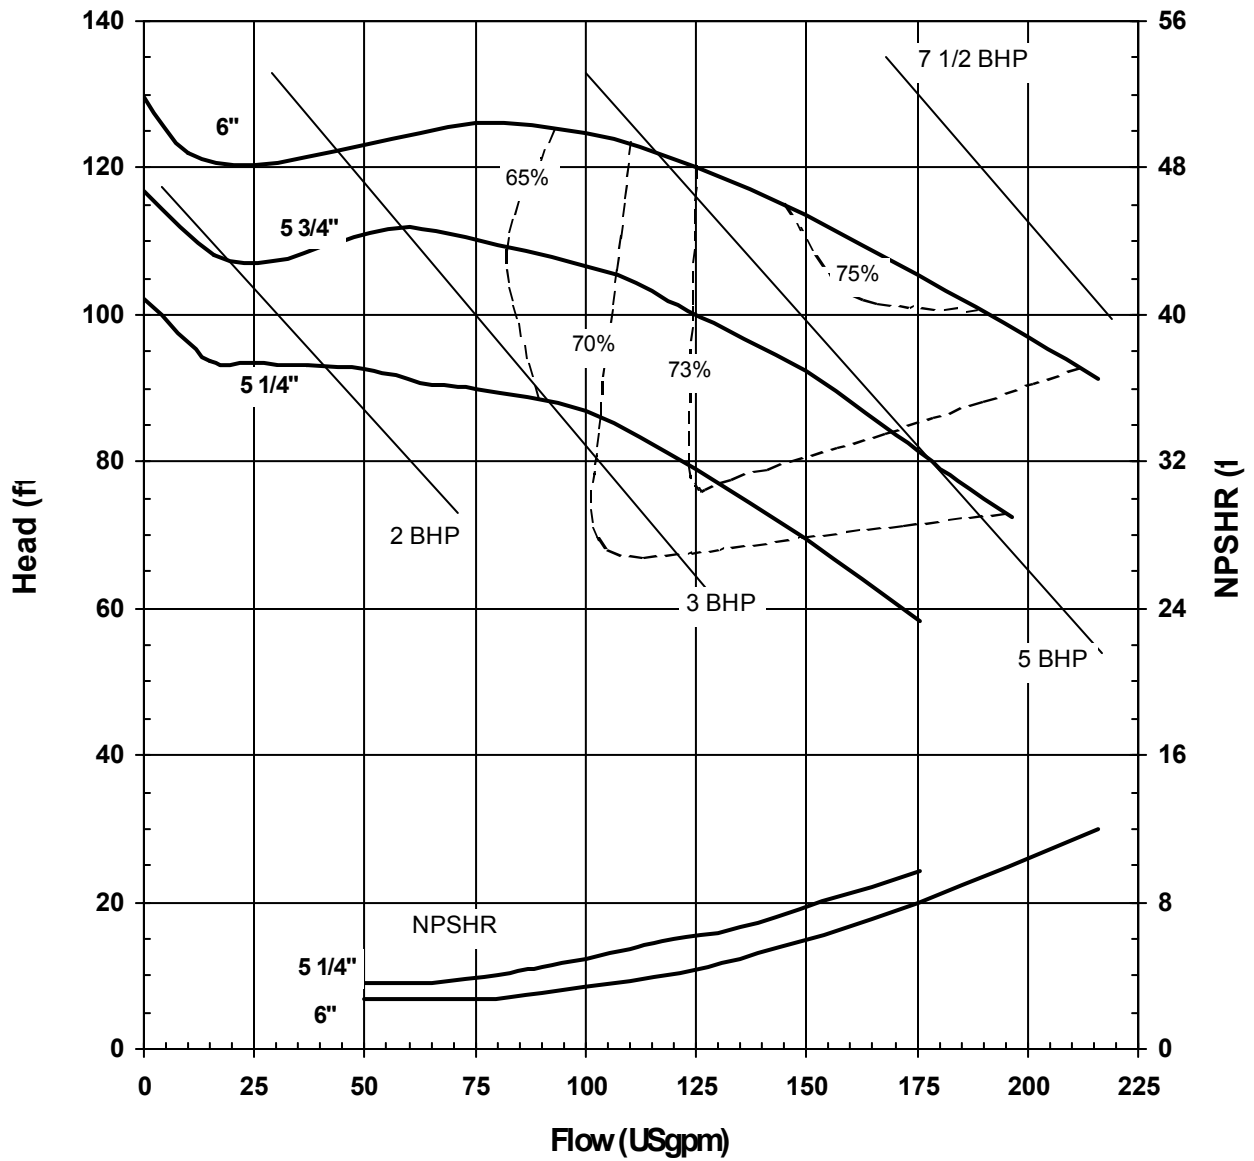

MODEL AC6SJS
 2900 rpm, 50 Hz
 Suction: 1 1/2"
 Discharge: 1 1/4"

3043 REV 0
12/13/00

MODEL AC6SJS
1450 rpm, 50 Hz
Suction: 1 1/2"
Discharge: 1 1/4"

3044 REV 0
12/13/00

MODEL AC6SJS
3450 rpm, 60 Hz
Suction: 2"
Discharge: 1 1/2"