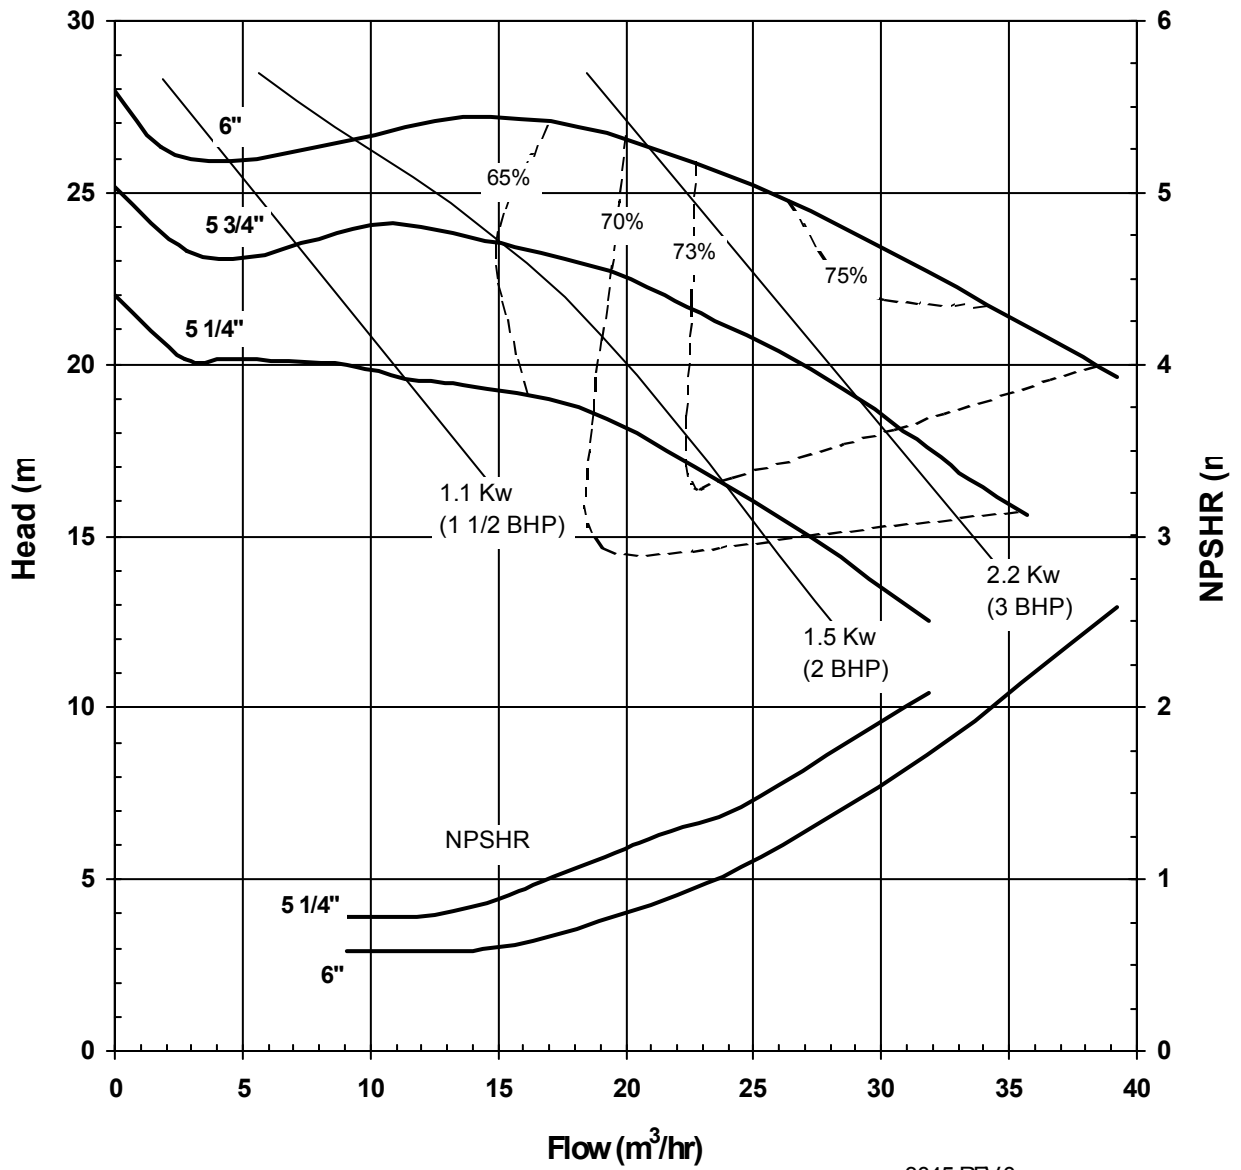

MODEL AC6SJS
2900 rpm, 50 Hz
Suction: 2"
Discharge: 1 1/2"

3045 REV 0
12/13/00