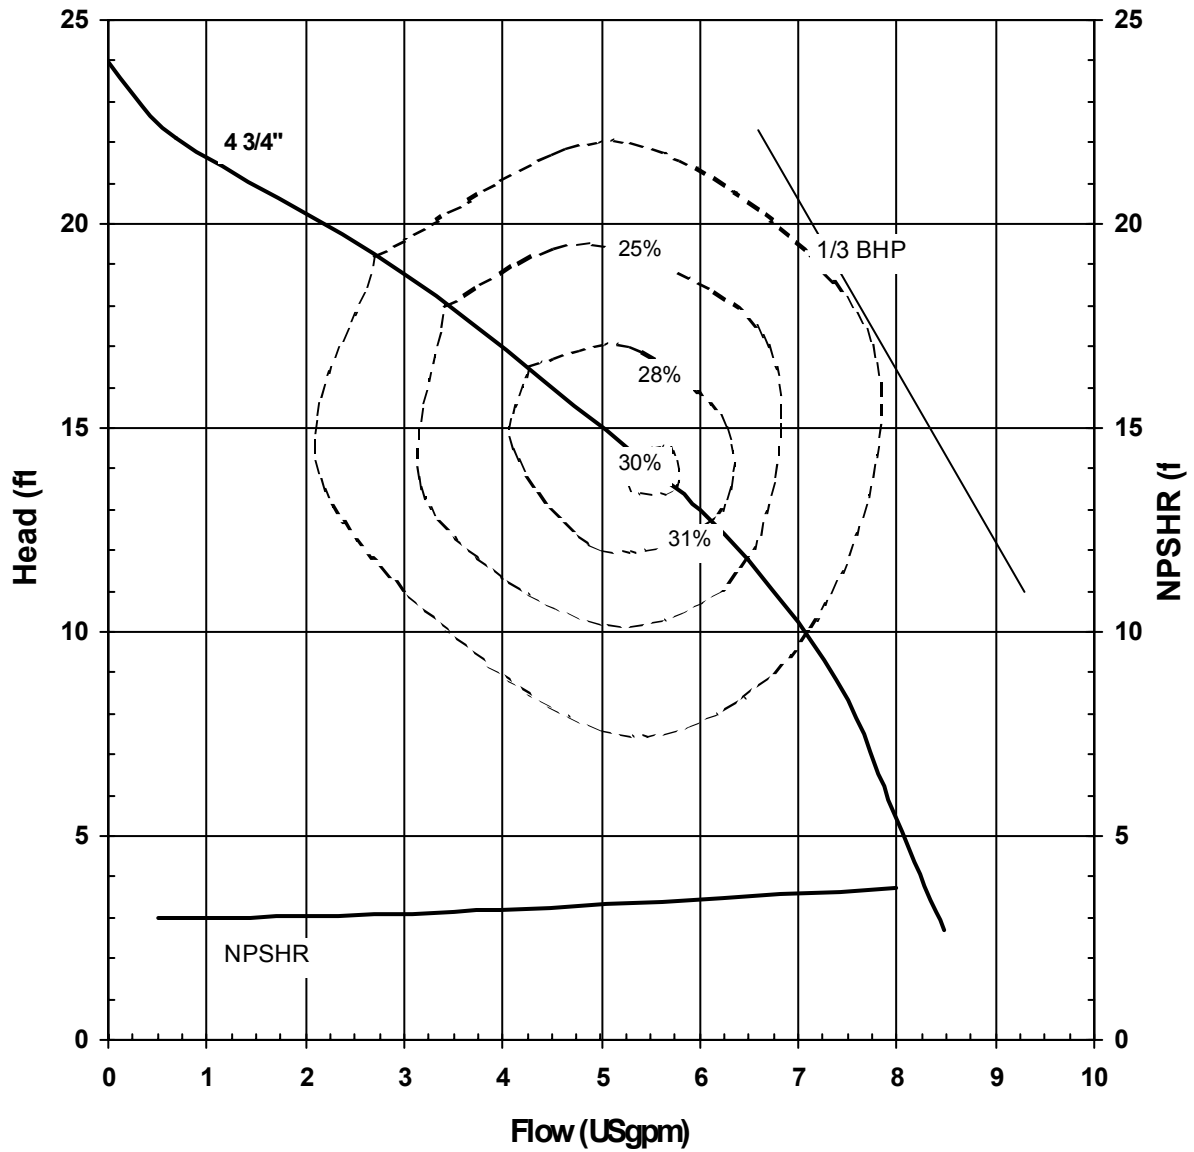

MODEL AC5HTS

1725 rpm, 60 Hz

Suction: 1/2"

Discharge: 1/4"

3018 REV 0
12/08/00