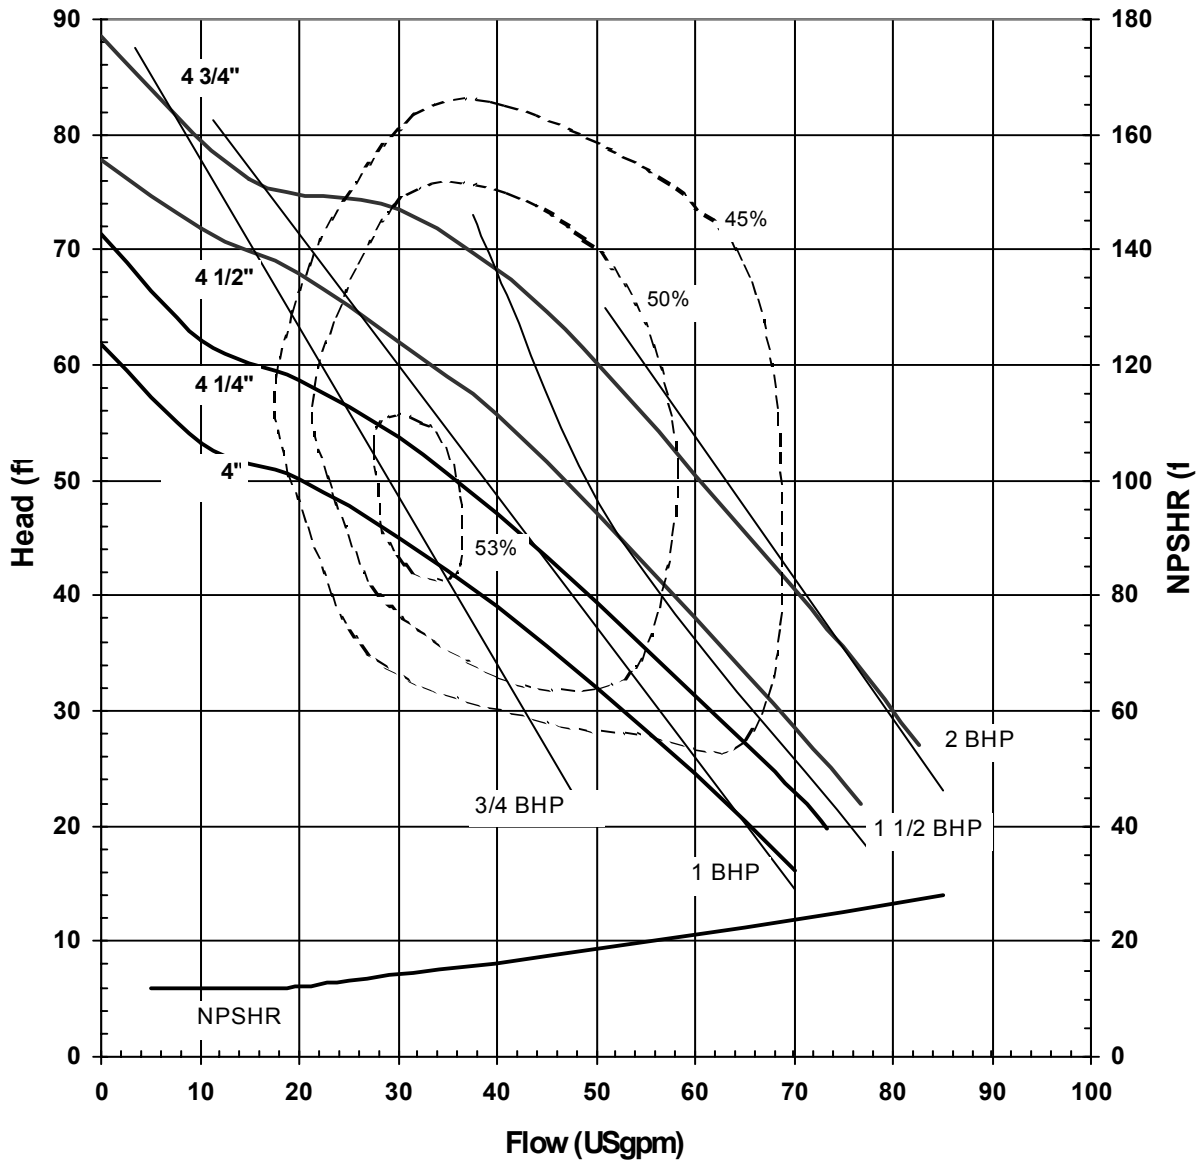

MODEL AC5STS

3450 rpm, 60 Hz

Suction: 1 1/4"

Discharge: 3/4"

3005 REV/0
12/08/00