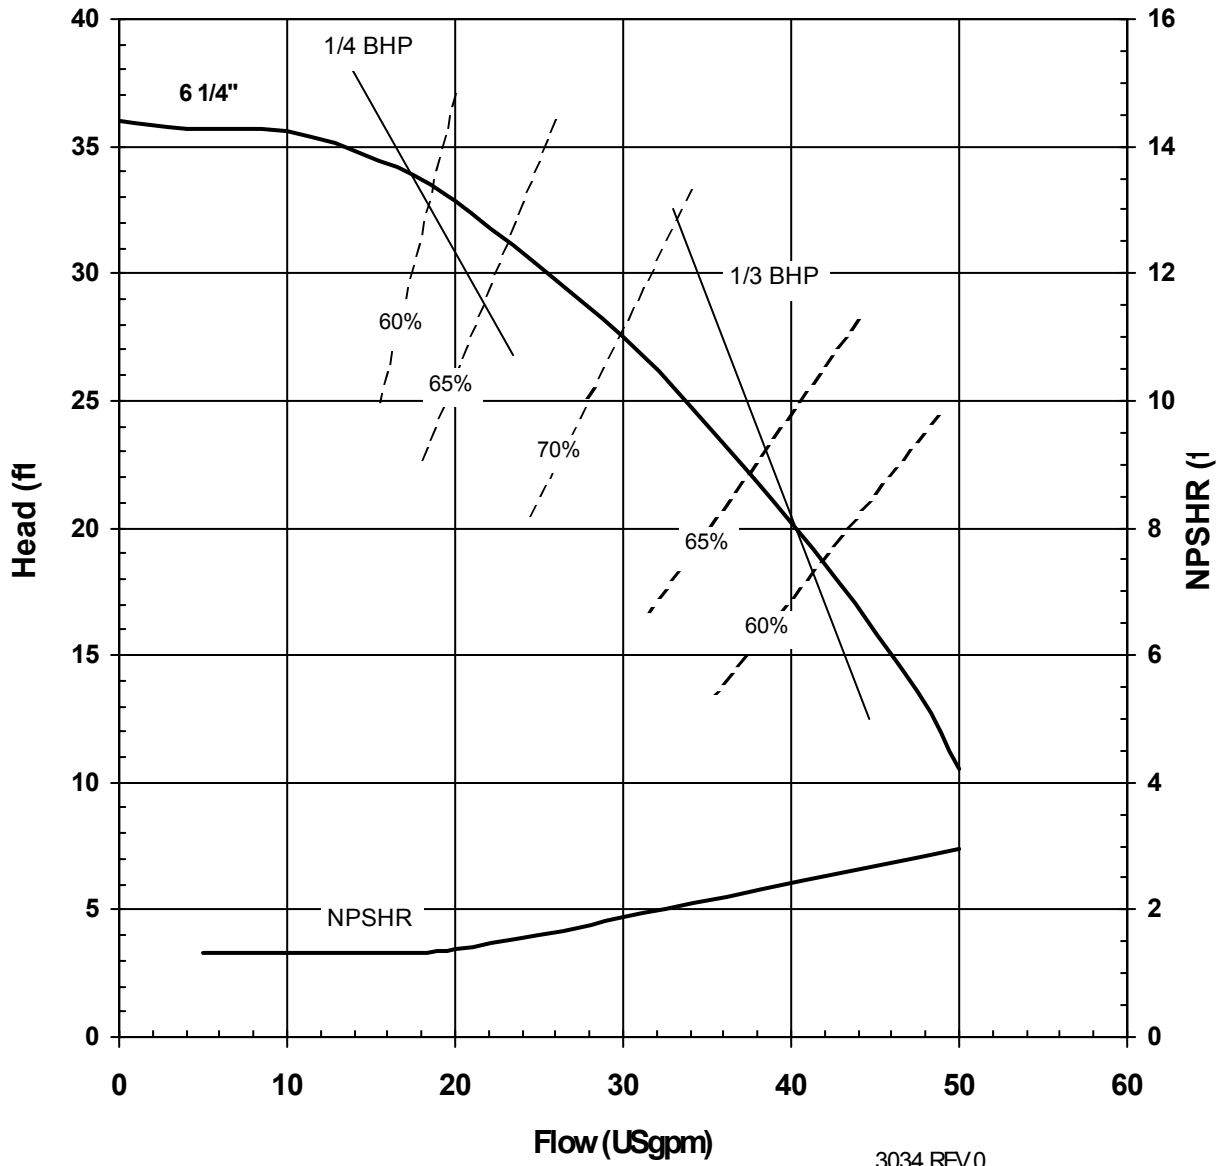

Suction: 2"

Discharge: 1 1/2"

3046 REV 0
12/13/00

MODEL AC6HJS
3450 rpm, 60 Hz
Suction: 1 1/4"
Discharge: 3/4"

3033 REV 0
12/08/00

MODEL AC6HJS
1725 rpm, 60 Hz
Suction: 1 1/4"
Discharge: 3/4"

3034 REV 0
 12/08/00