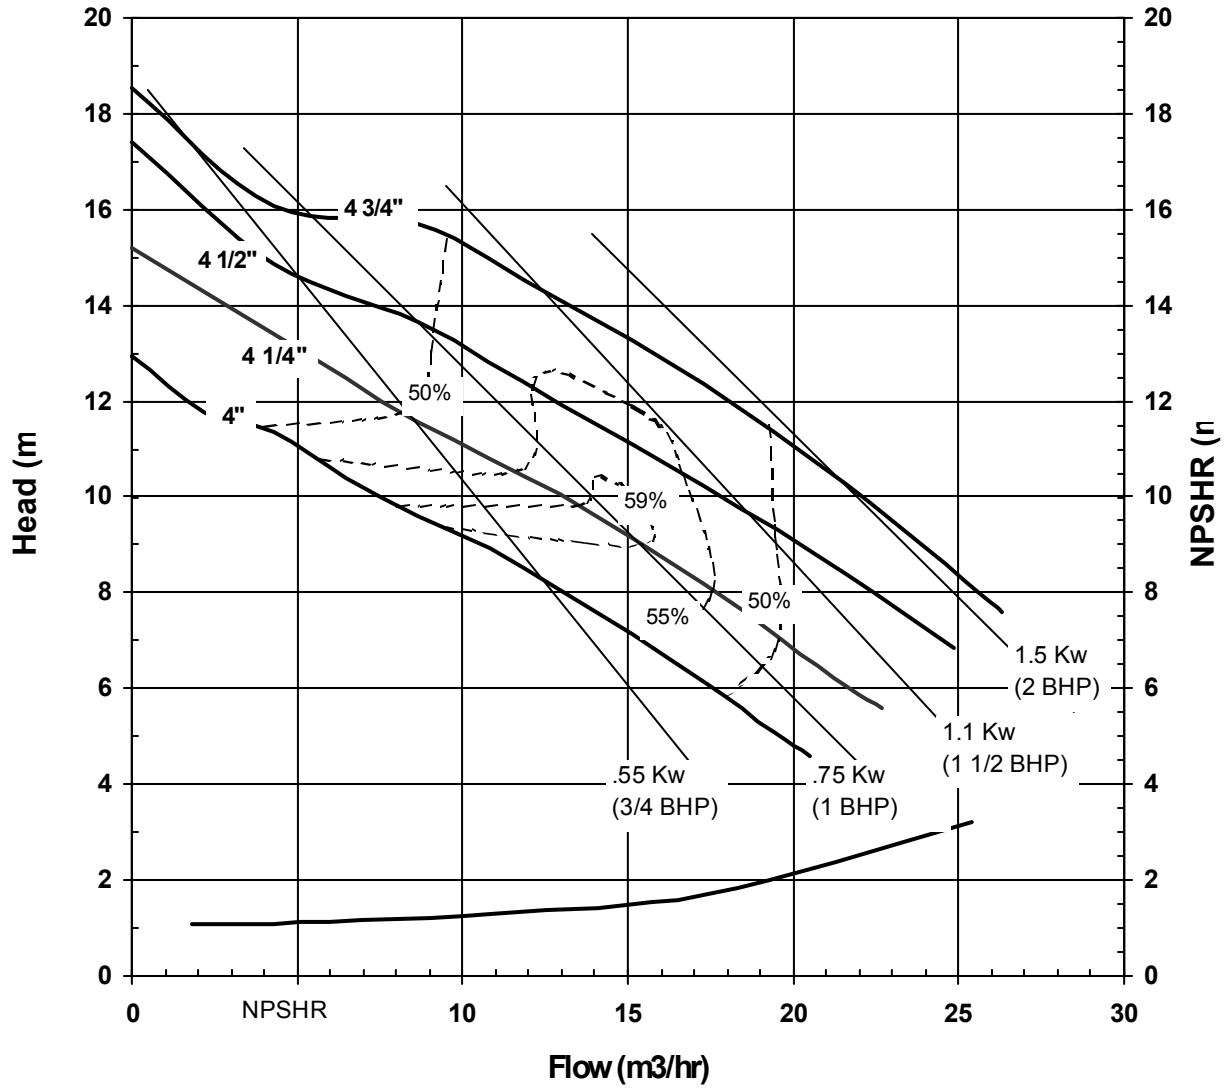

MODEL AC5STS
2900 rpm, 50 Hz
Suction: 2"
Discharge: 1 1/2"

3015 REV 0
12/08/00