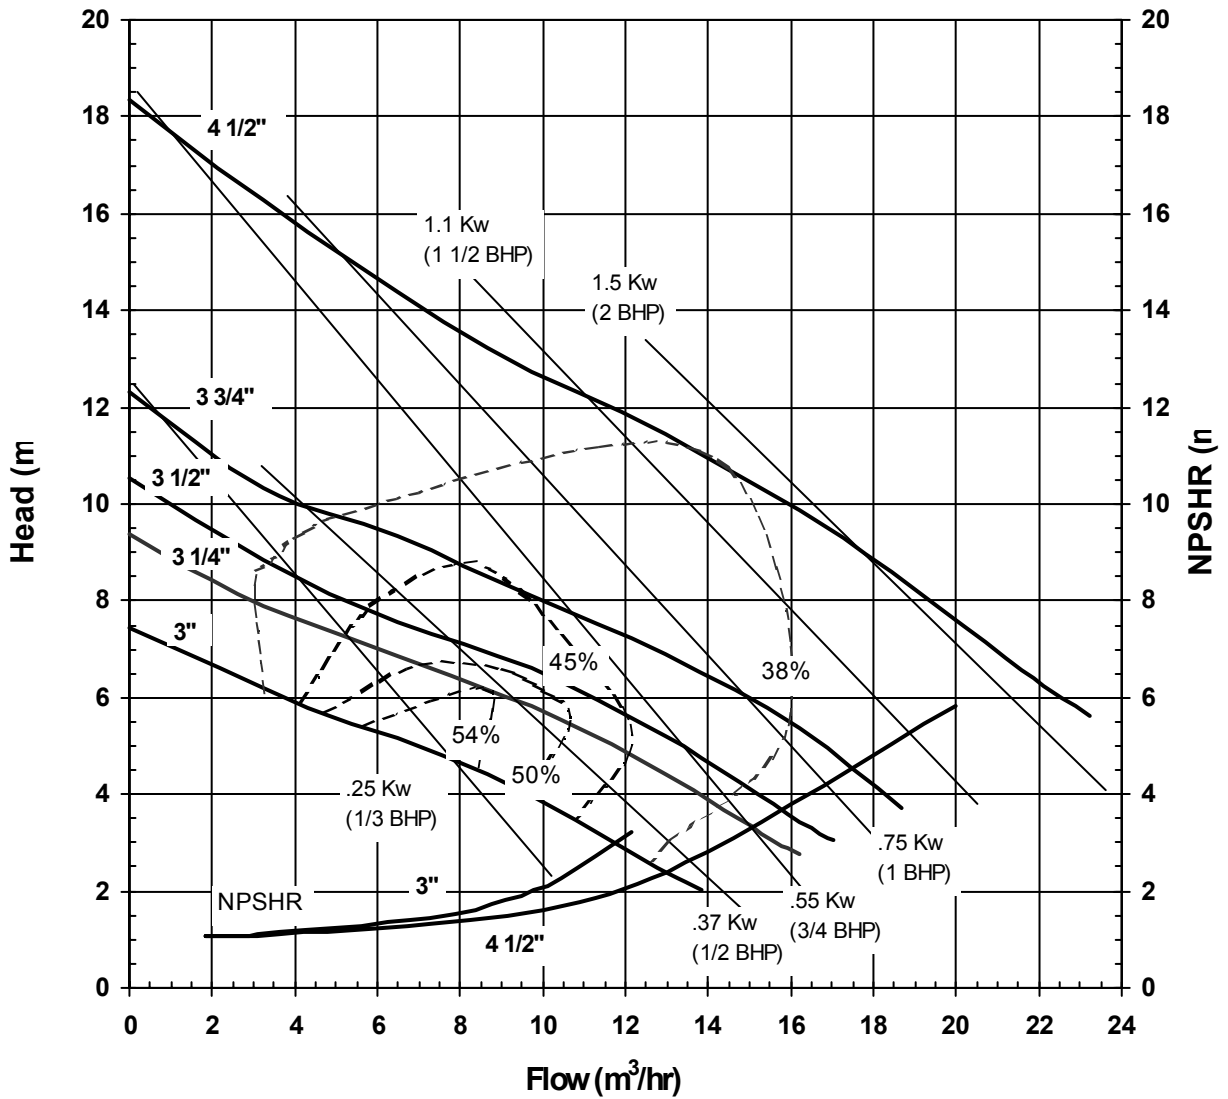

MODEL AC5RTS
3450 rpm, 60 Hz
Suction: 1 1/2"
Discharge: 1 1/4"

3021 REV 0
 12/08/00

MODEL AC5RTS
1725 rpm, 60 Hz
Suction: 1 1/2"
Discharge: 1 1/4"

3022 REV 0
 12/08/00

MODEL AC5RTS
2900 rpm, 50 Hz
Suction: 1 1/2"
Discharge: 1 1/4"