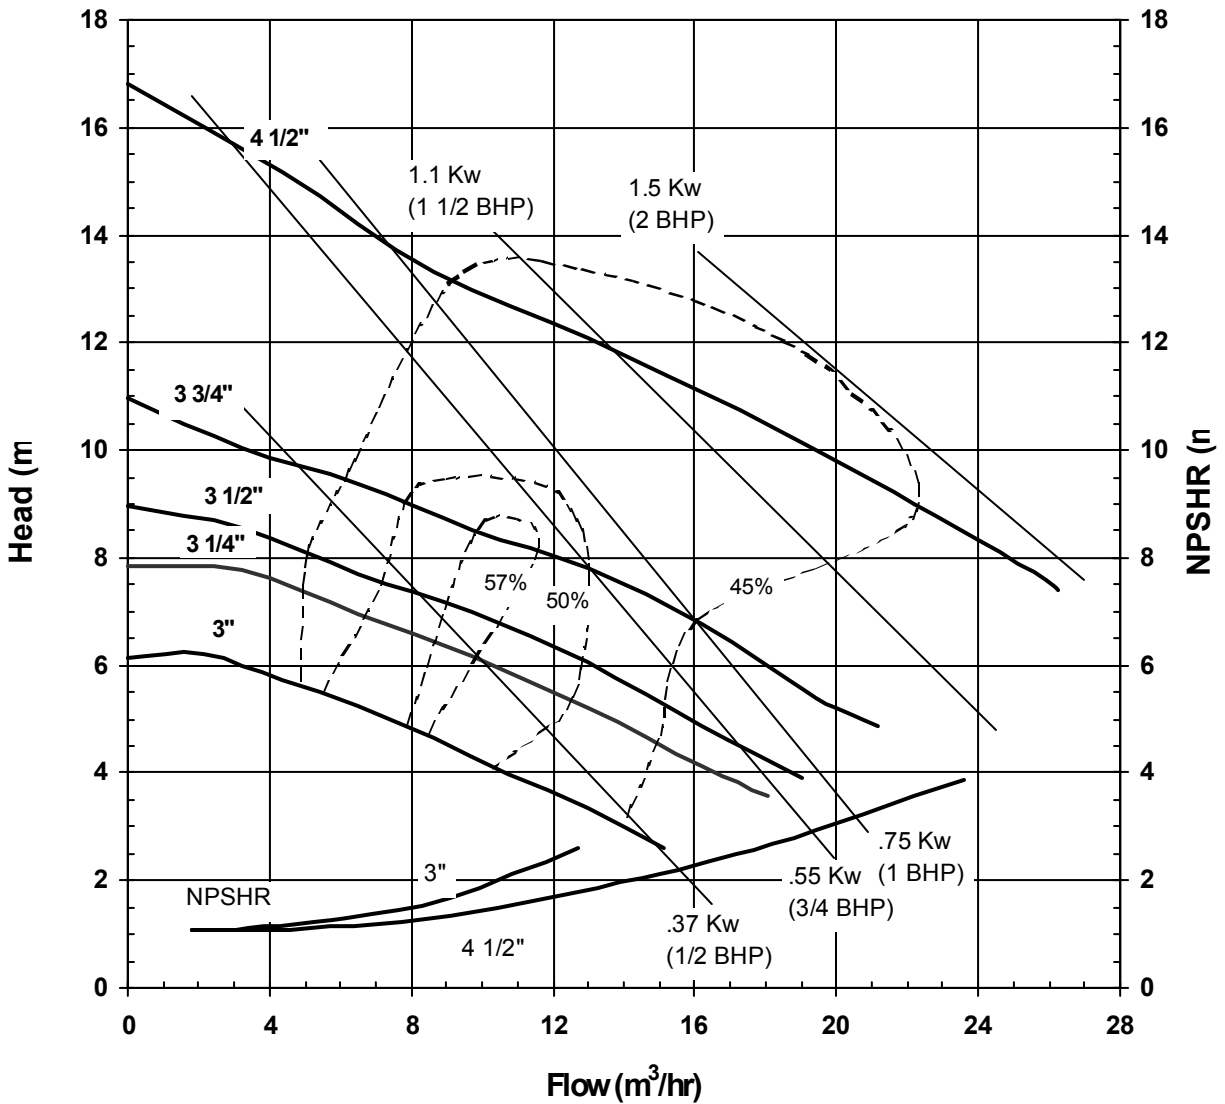

MODEL AC5RTS
2900 rpm, 50 Hz
Suction: 2"
Discharge: 1 1/2"

3027 REV 1
12/08/00