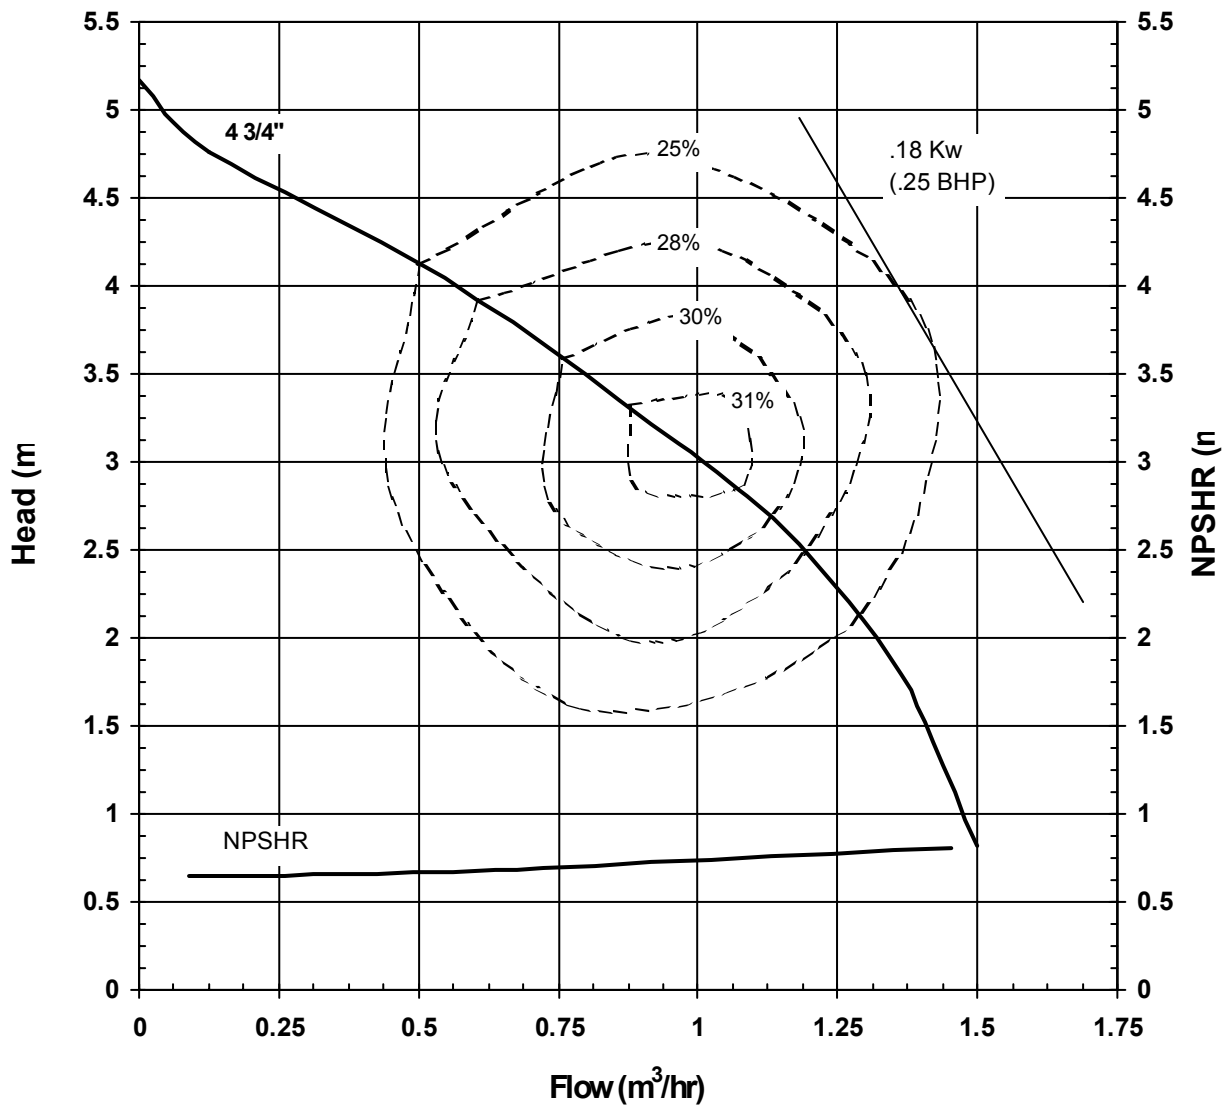

Discharge: 1/4"

3018 REV 0
12/08/00

MODEL AC5HTS
2900 rpm, 50 Hz
Suction: 1/2"
Discharge: 1/4"

3020 REV 0
12/08/00

MODEL AC5HTS

1450 rpm, 50 Hz

Suction: 1/2"

Discharge: 1/4"