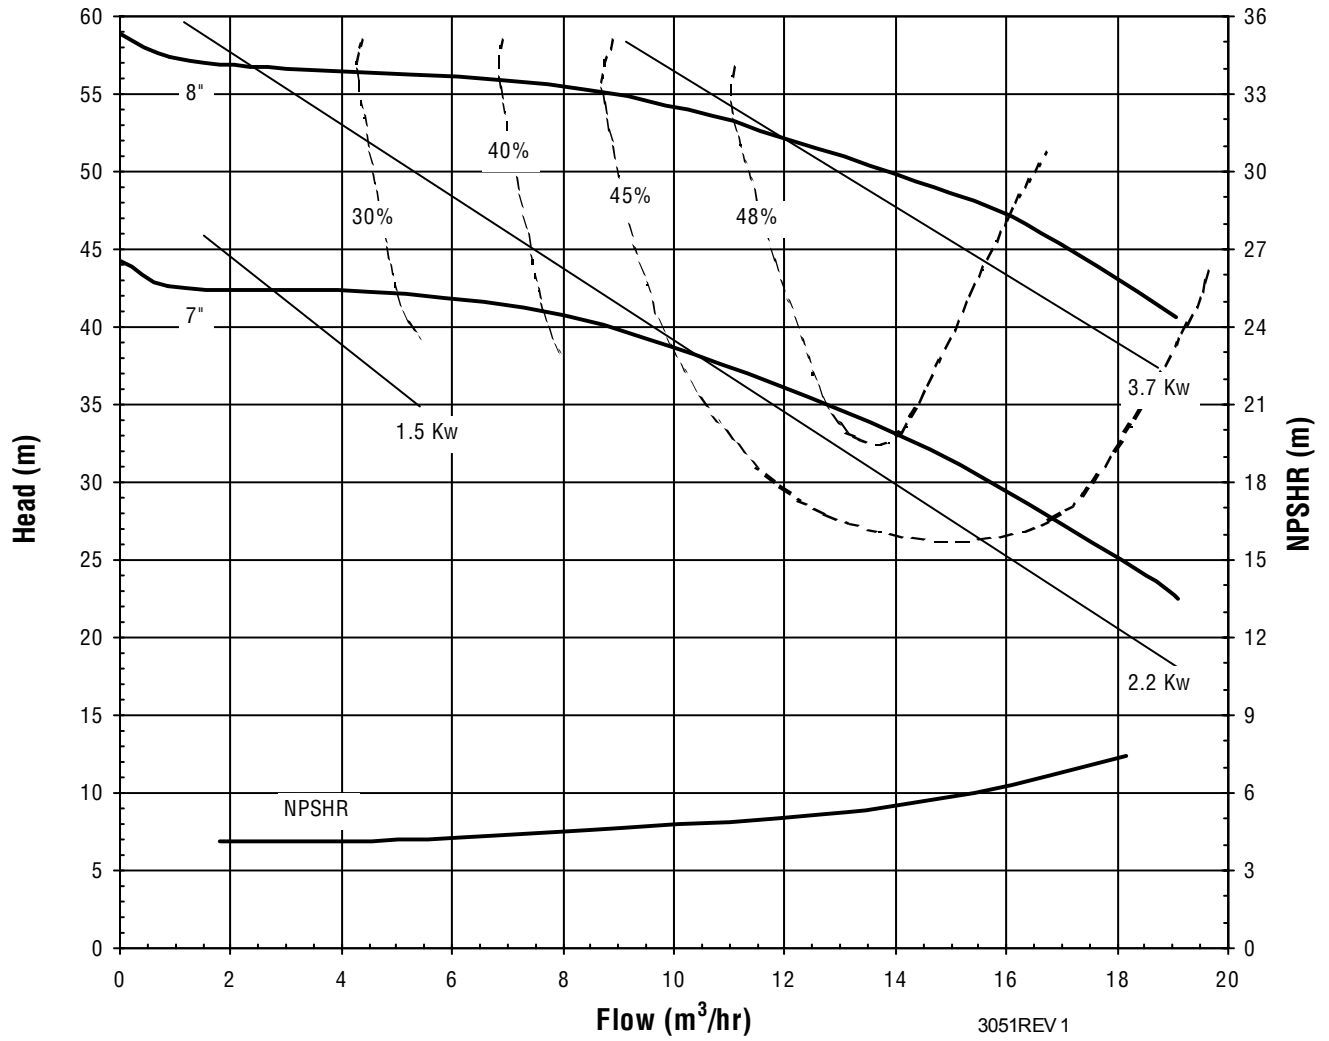

**AP 800 SERIES
HIGH HEAD HORIZONTAL
PERFORMANCE CURVE**

MODEL AC8HJS

**2900 rpm, 50 Hz
Suction: 1 1/4"
Discharge: 3/4"**