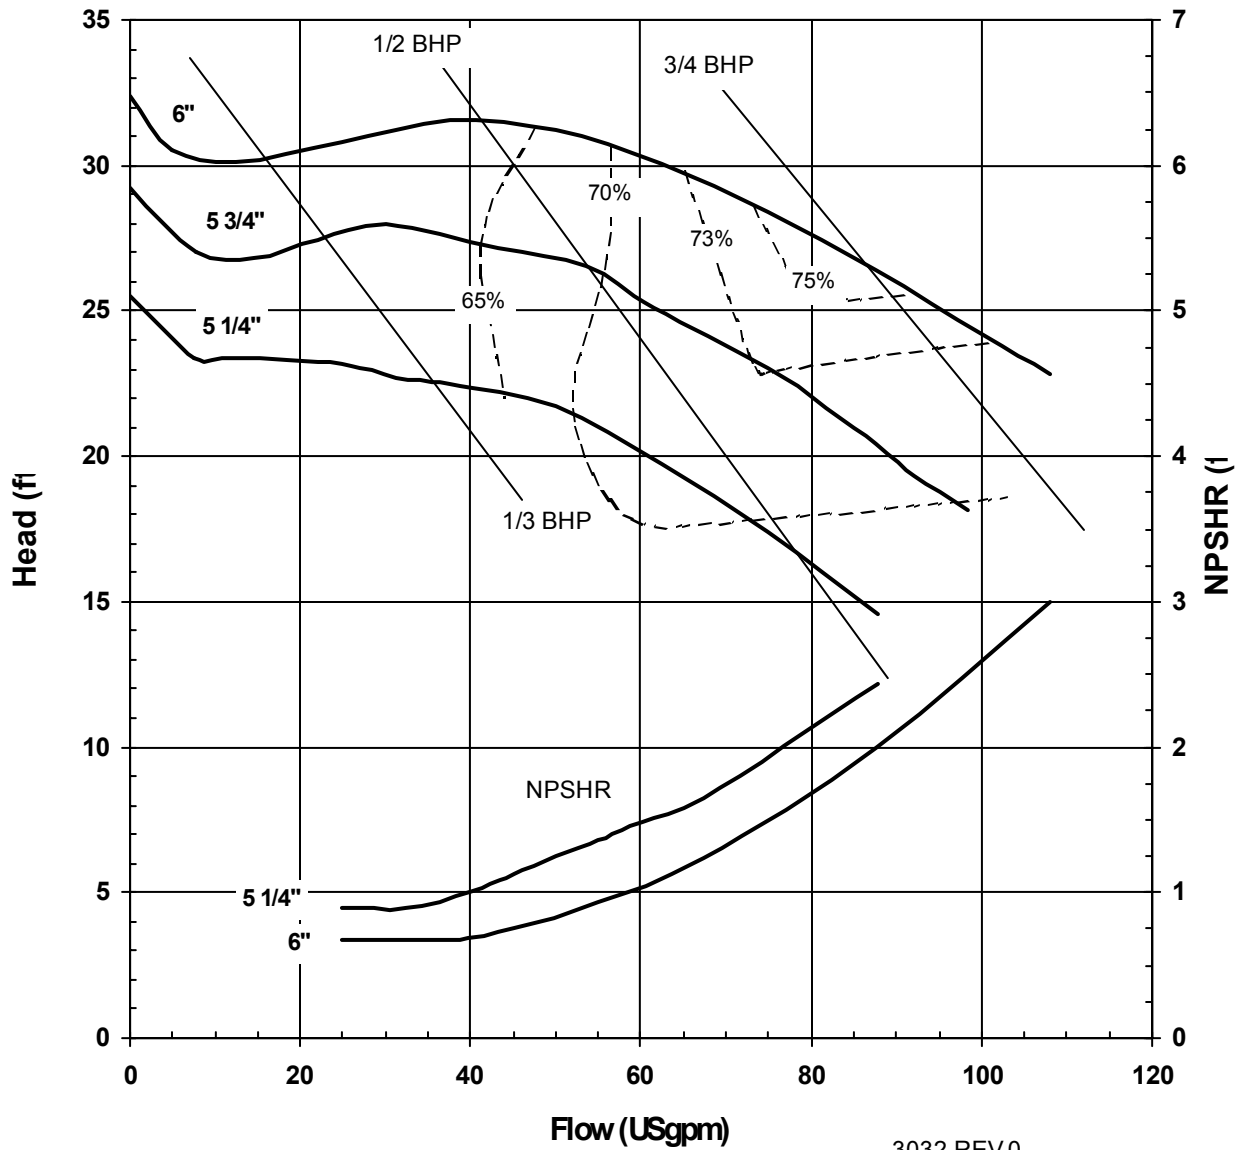

MODEL AC6SJS
1725 rpm, 60 Hz
Suction: 2"
Discharge: 1 1/2"

3032 REV 0
12/08/00