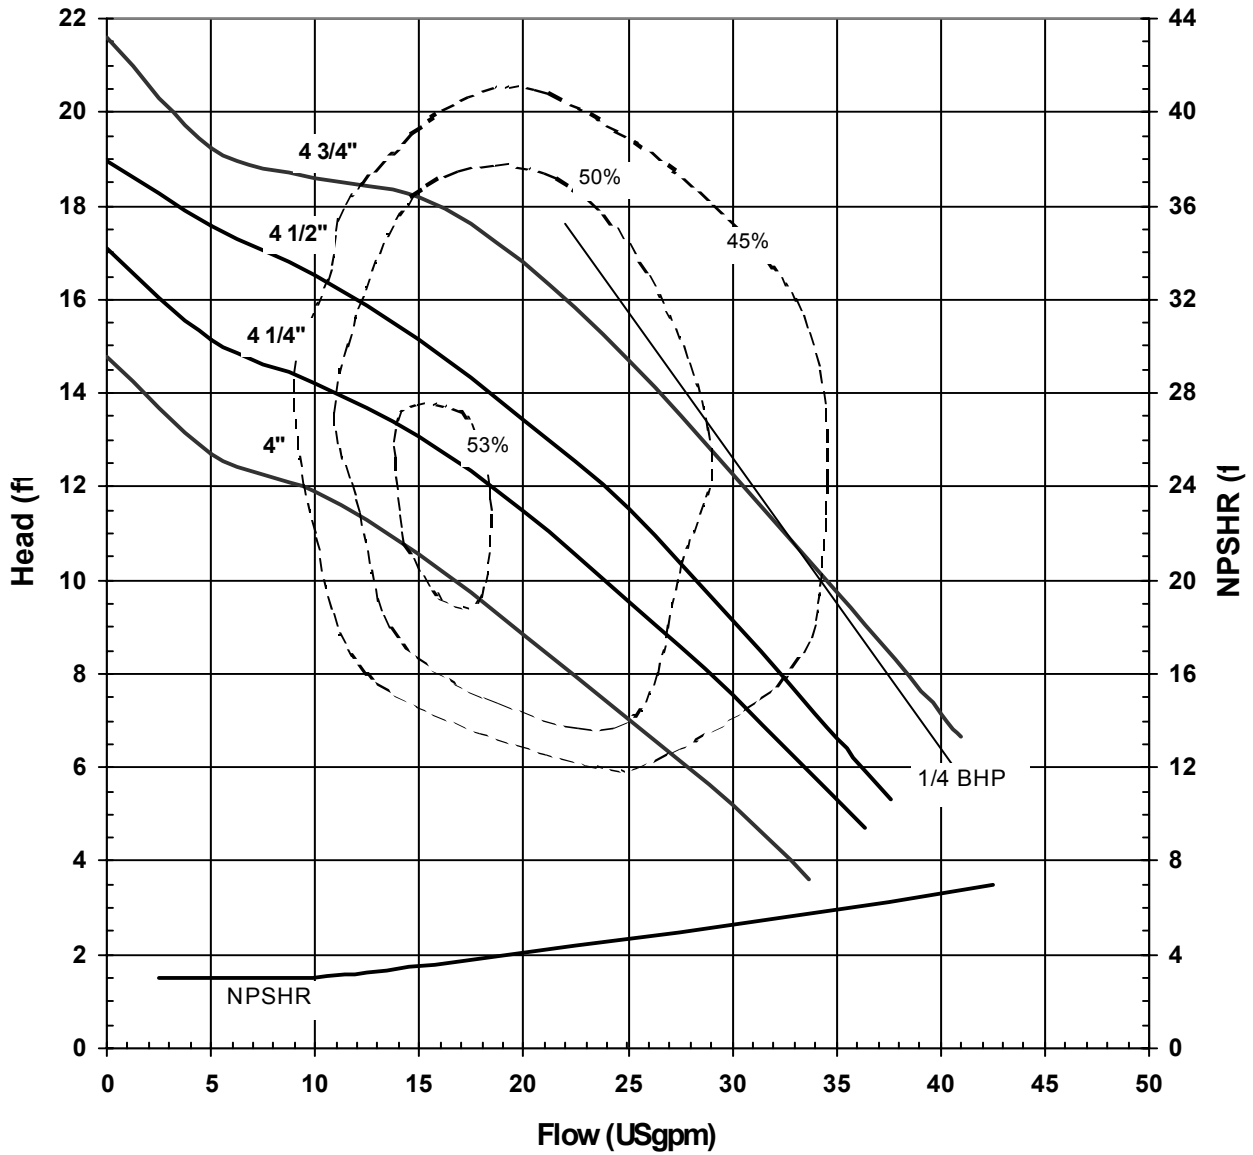

MODEL AC5STS
1725 rpm, 60 Hz
Suction: 1 1/4"
Discharge: 3/4"

3006 REV 0
12/08/00