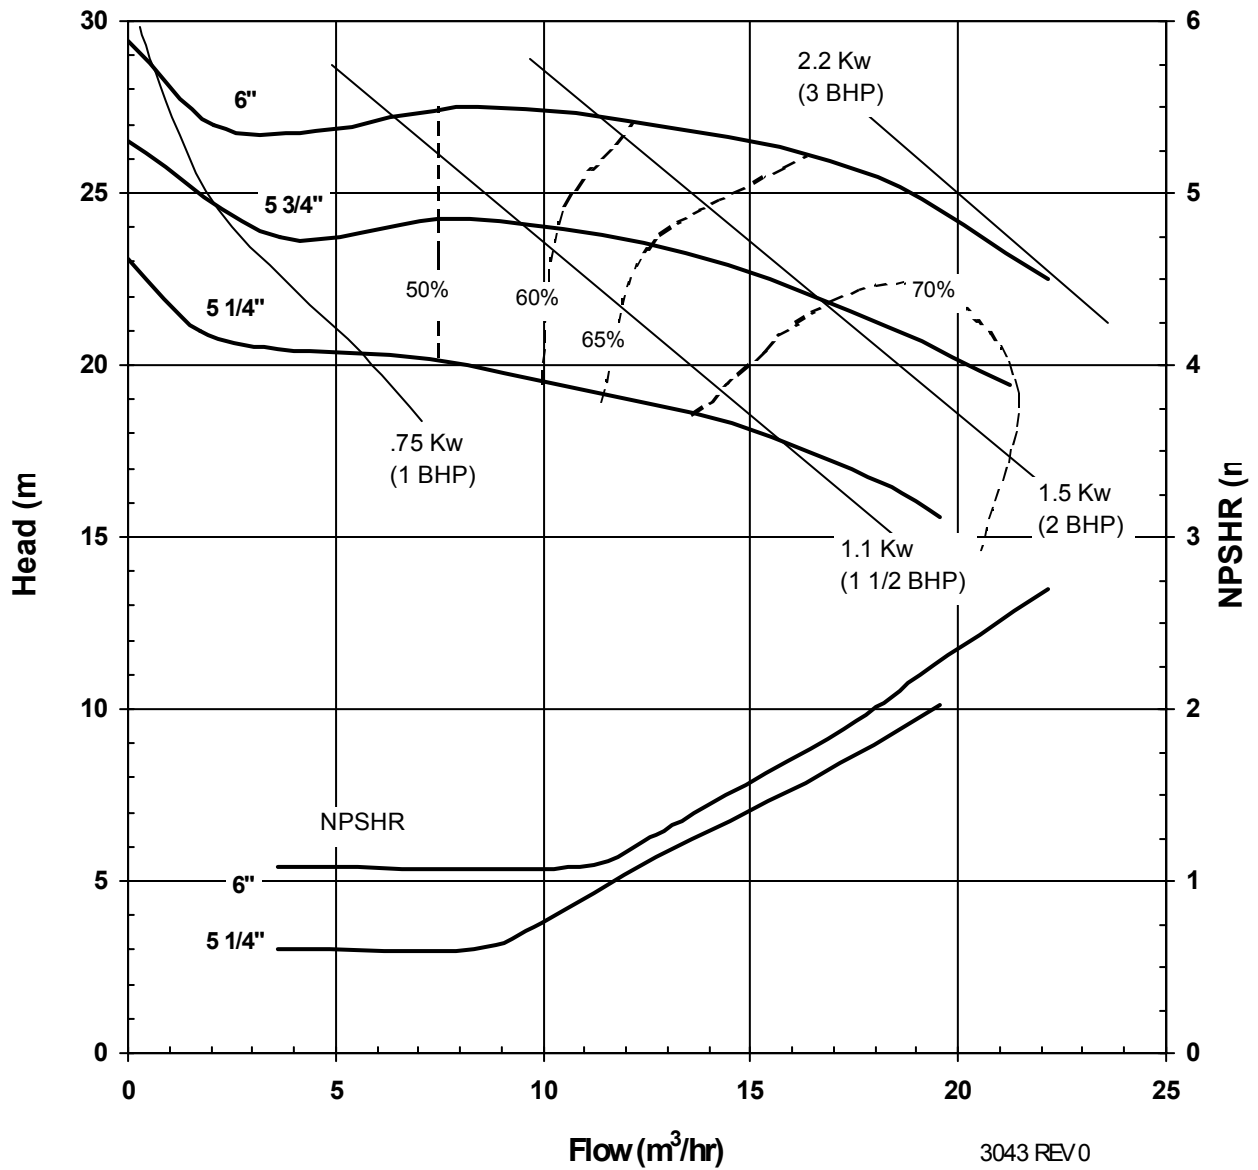

MODEL AC6SJS
2900 rpm, 50 Hz
Suction: 1 1/2"
Discharge: 1 1/4"

3043 REV 0
12/13/00