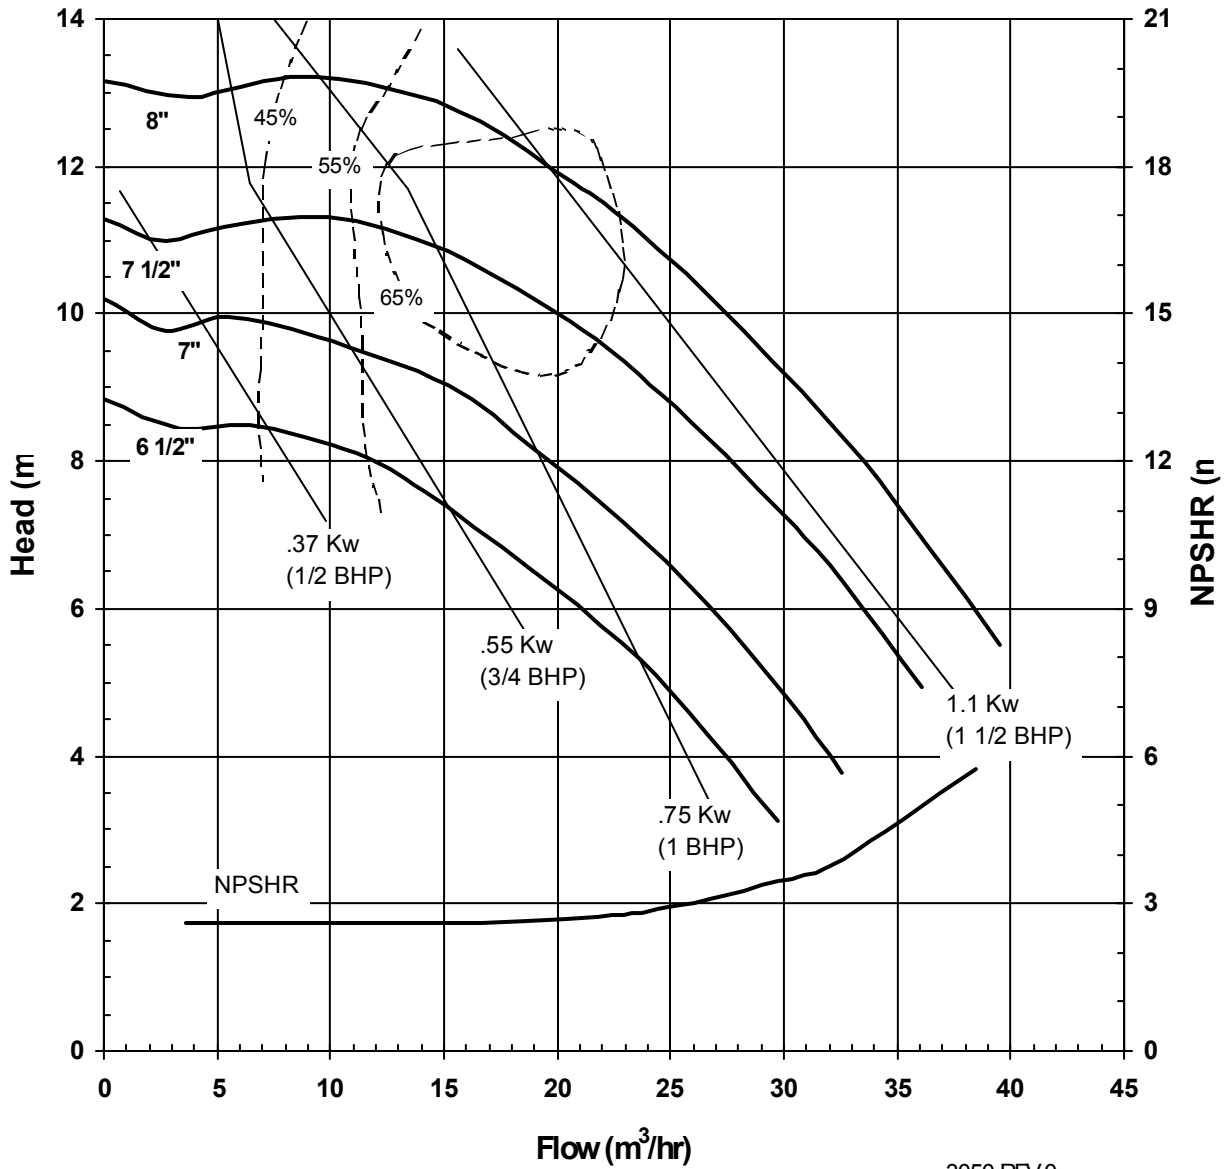

MODEL AC8SJS
1450 rpm, 50 Hz
Suction: 2"
Discharge: 1 1/2"

3050 REV 0
01/15/01