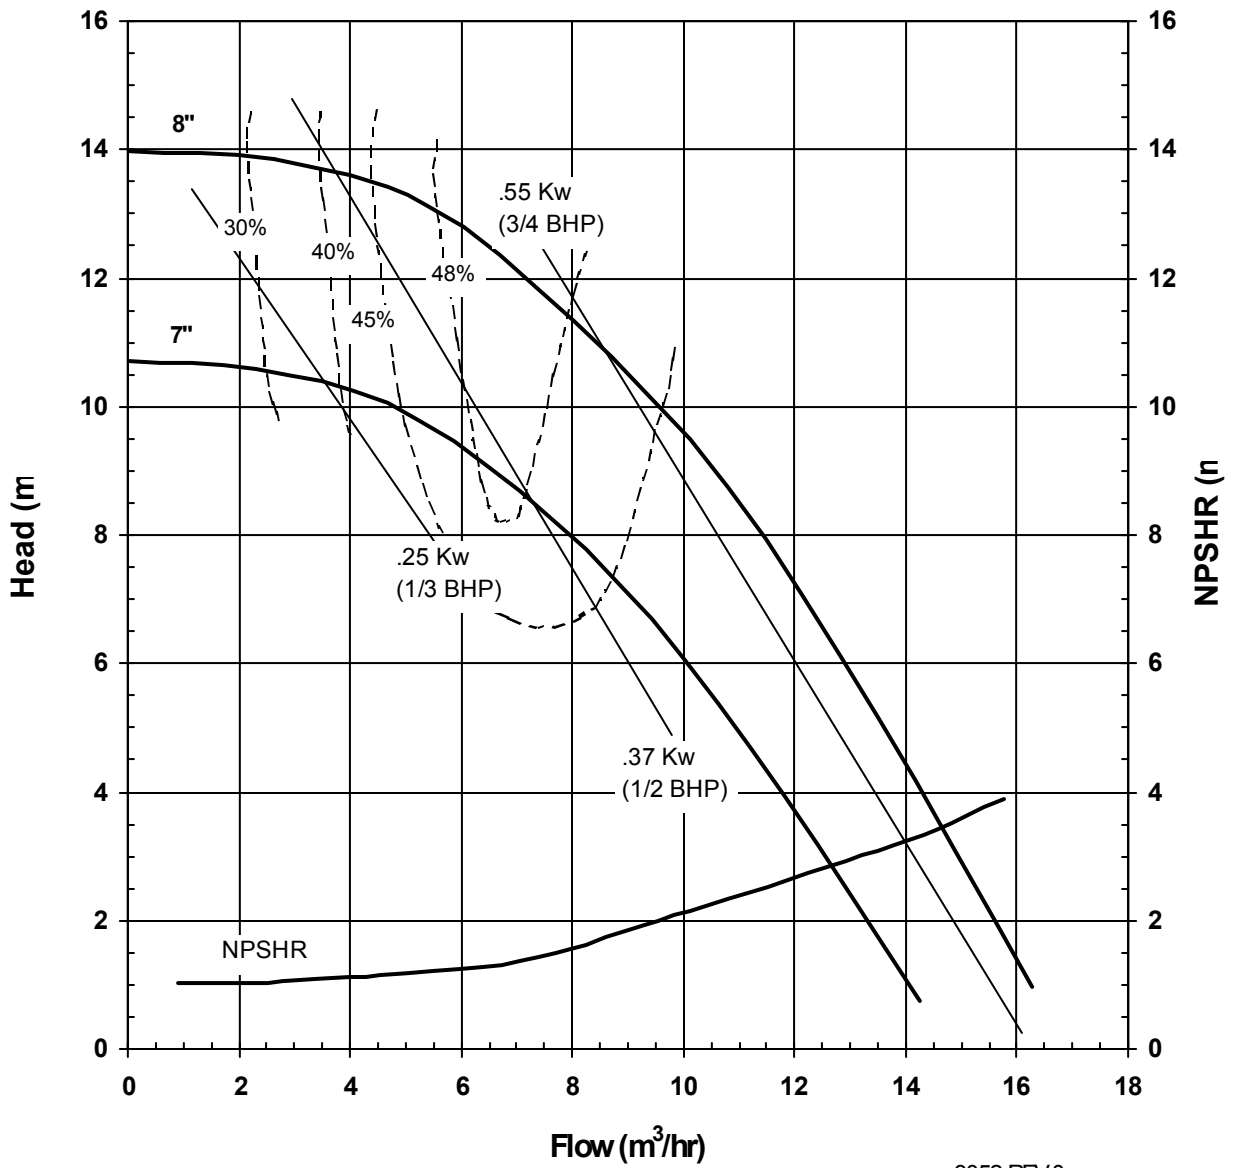

3042 REV 0
12/08/00

**AP 800 SERIES
HIGH HEAD HORIZONTAL
PERFORMANCE CURVE**

MODEL AC8HJS

**2900 rpm, 50 Hz
Suction: 1 1/4"
Discharge: 3/4"**

3051REV 1
04/20/04

MODEL AC8HJS
1450 rpm, 50 Hz
Suction: 1 1/4"
Discharge: 3/4"