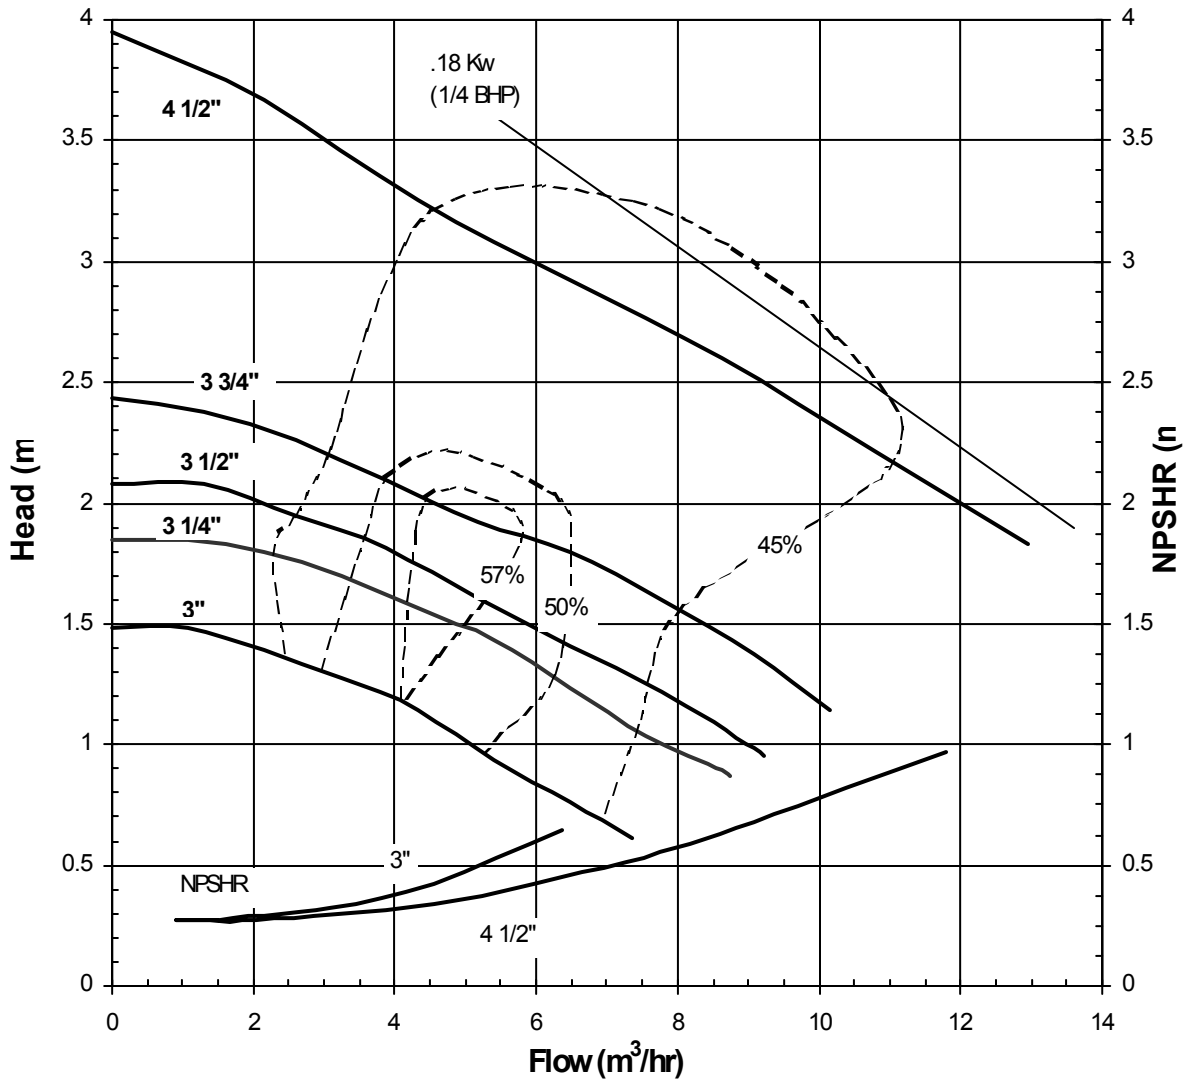

3026 REV 0
 12/08/00

MODEL AC5RTS
2900 rpm, 50 Hz
Suction: 2"
Discharge: 1 1/2"

3027 REV 1
 12/08/00

FINISH THOMPSON INC.

AP 5 SERIES
RECESSED HORIZONTAL
PERFORMANCE CURVE

MODEL AC5RTS
1450 rpm, 50 Hz
Suction: 2"
Discharge: 1 1/2"