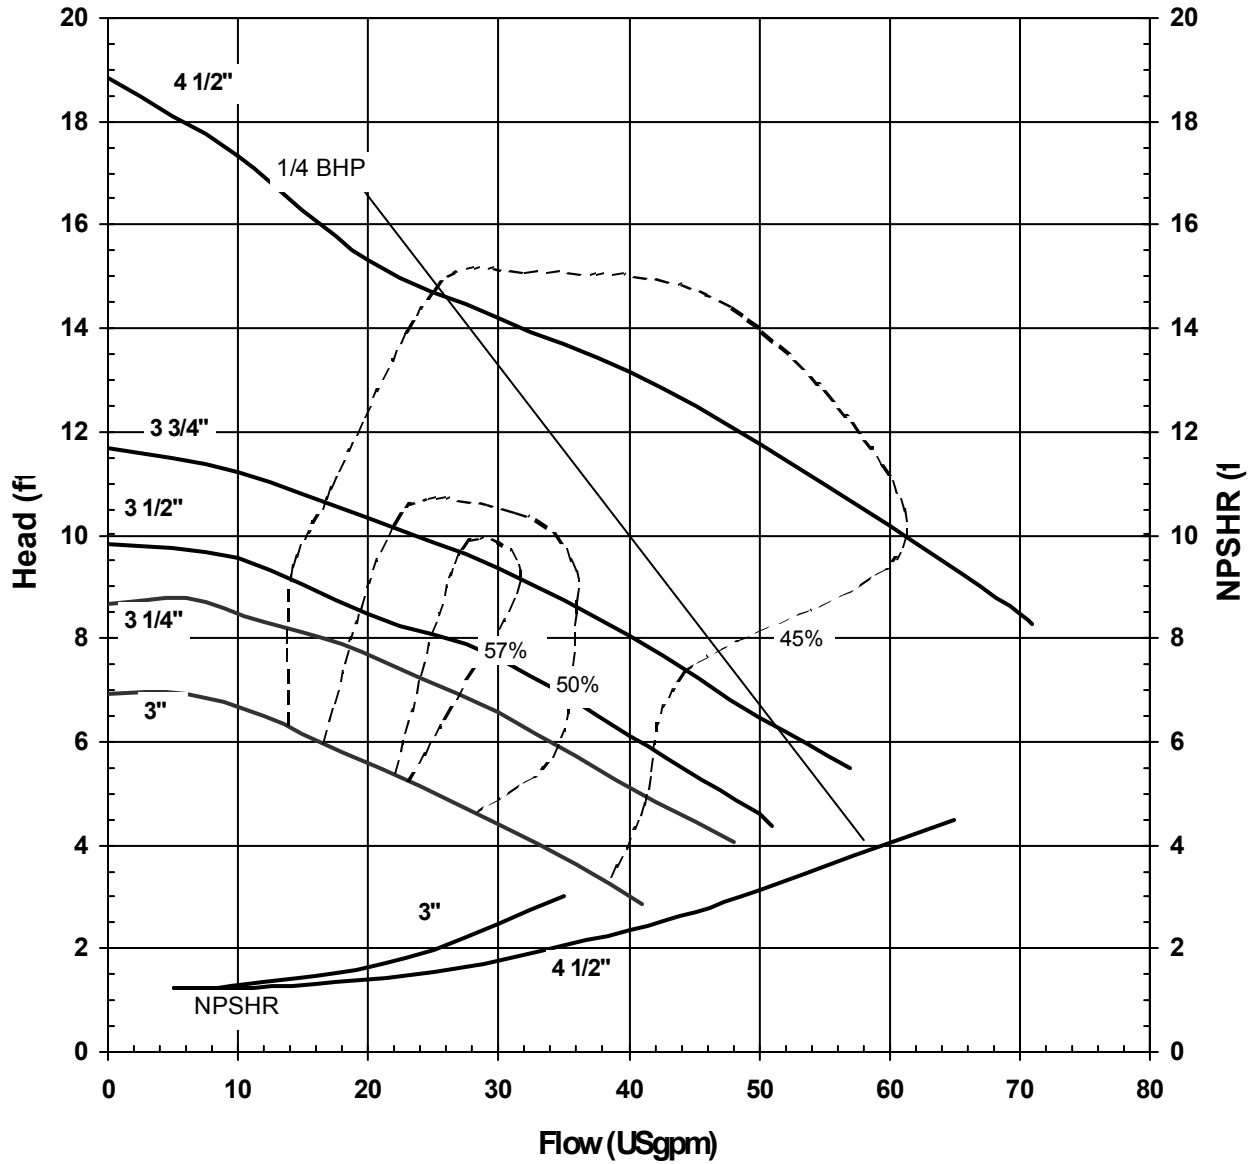

3023 REV 1
12/08/00

MODEL AC5RTS
1450 rpm, 50 Hz
Suction: 1 1/2"
Discharge: 1 1/4"

3024 REV 0
12/08/00

**MODEL AC5RTS
3450 rpm, 60 Hz
Suction: 2"
Discharge: 1 1/2"**

3025 REV 0
12/08/00

MODEL AC5RTS
1725 rpm, 60 Hz
Suction: 2"
Discharge: 1 1/2"