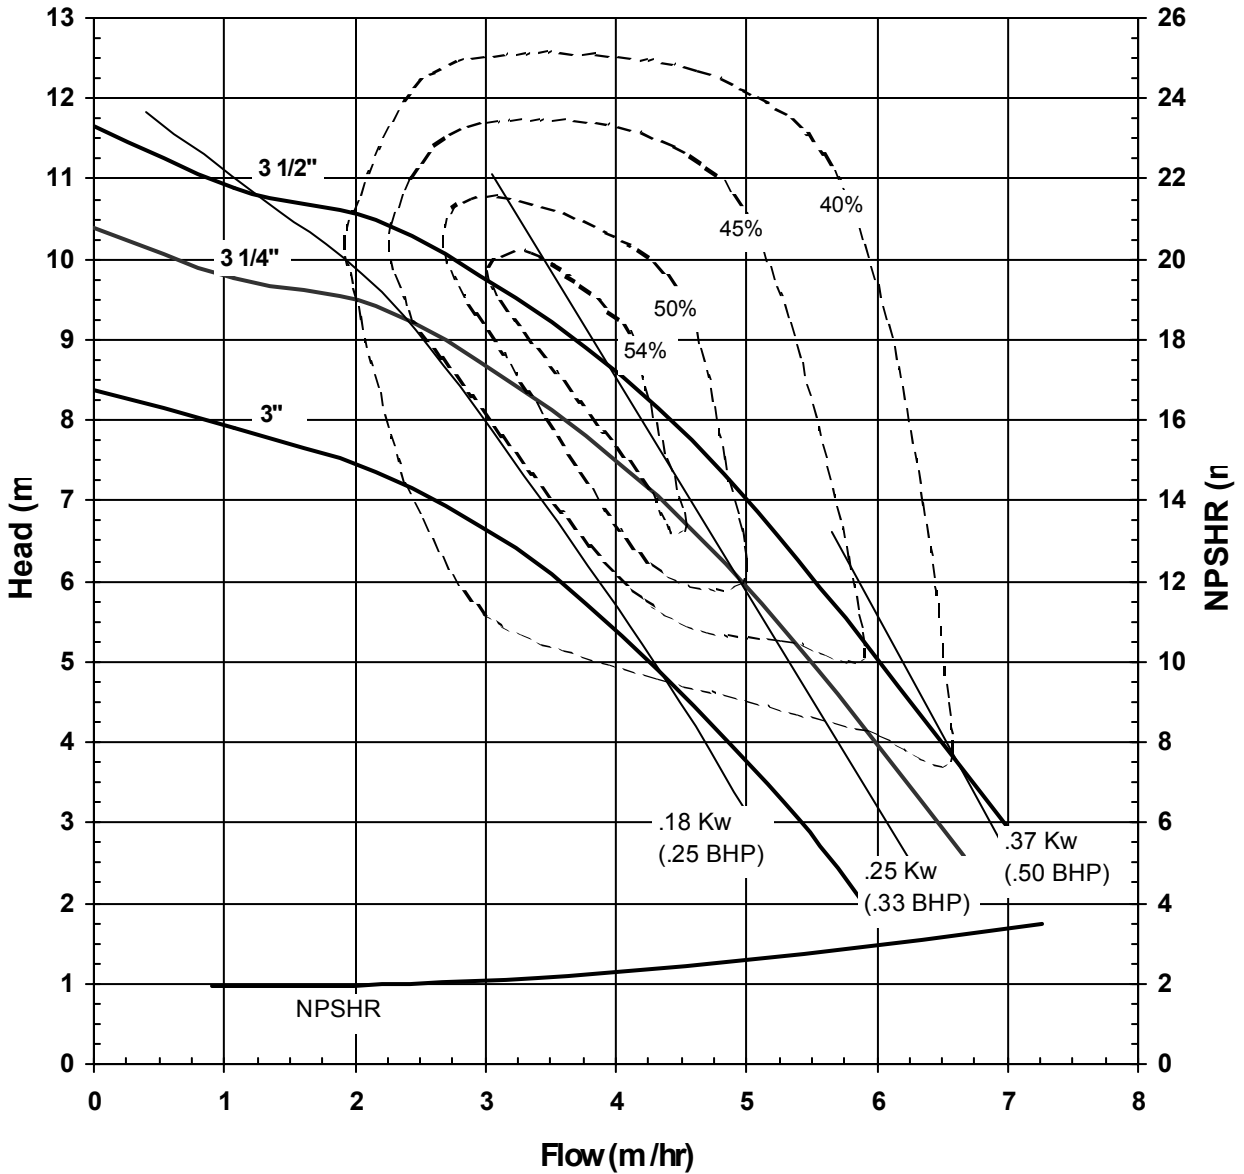

MODEL AC4STS
2900 rpm, 50 Hz
Suction: 3/4"
Discharge: 1/2"

3003 REV 0
12/08/00