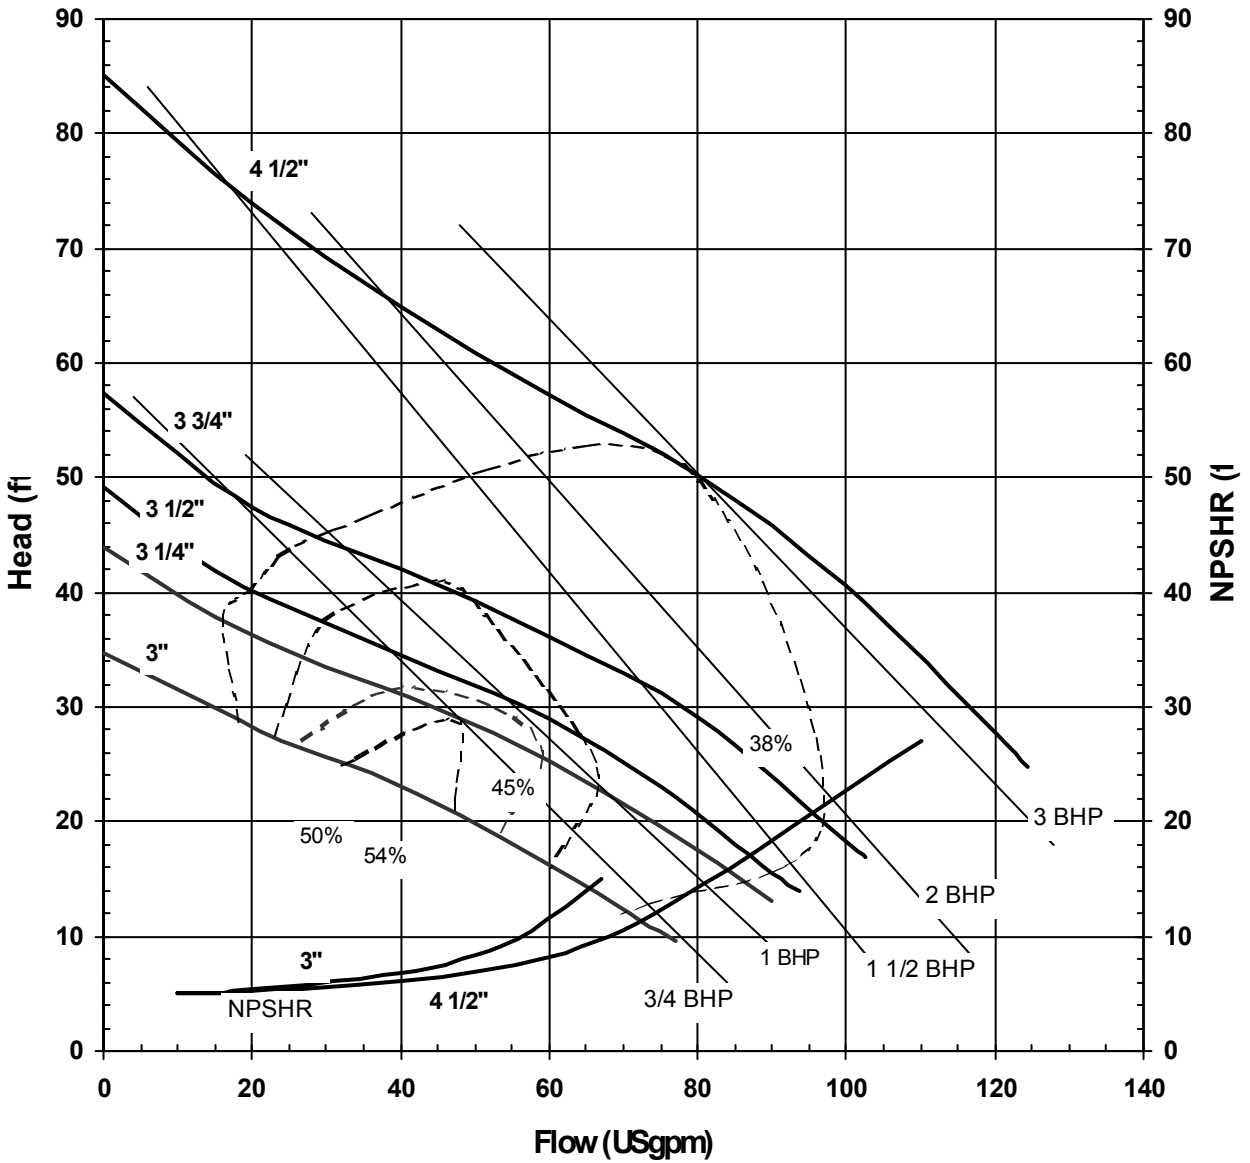

MODEL AC5RTS
3450 rpm, 60 Hz
Suction: 1 1/2"
Discharge: 1 1/4"

3021 REV 0
12/08/00