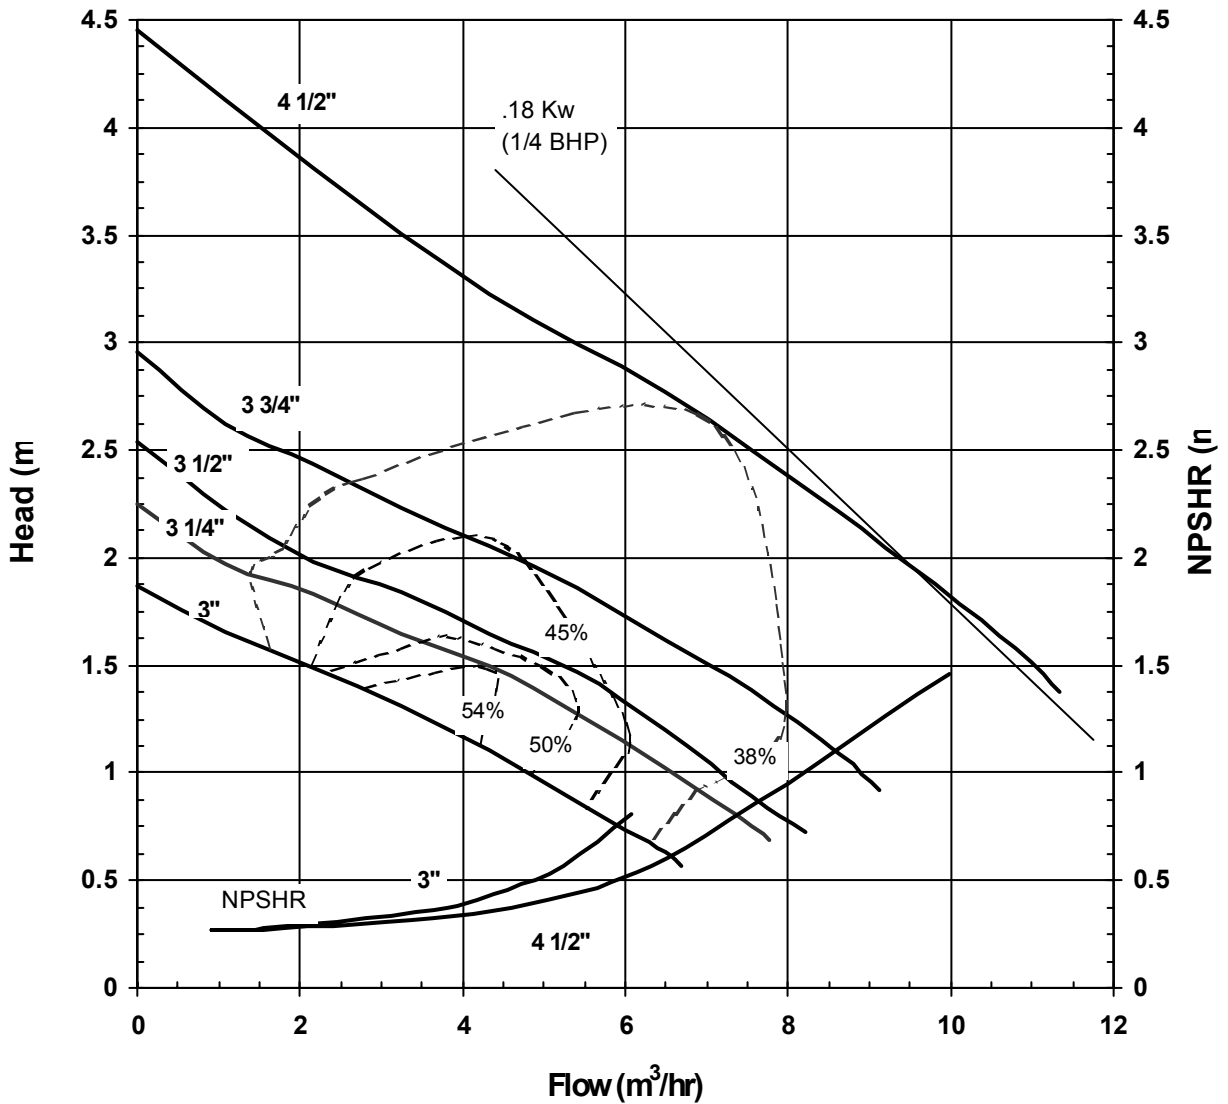

MODEL AC5RTS
1450 rpm, 50 Hz
Suction: 1 1/2"
Discharge: 1 1/4"

3024 REV 0
12/08/00