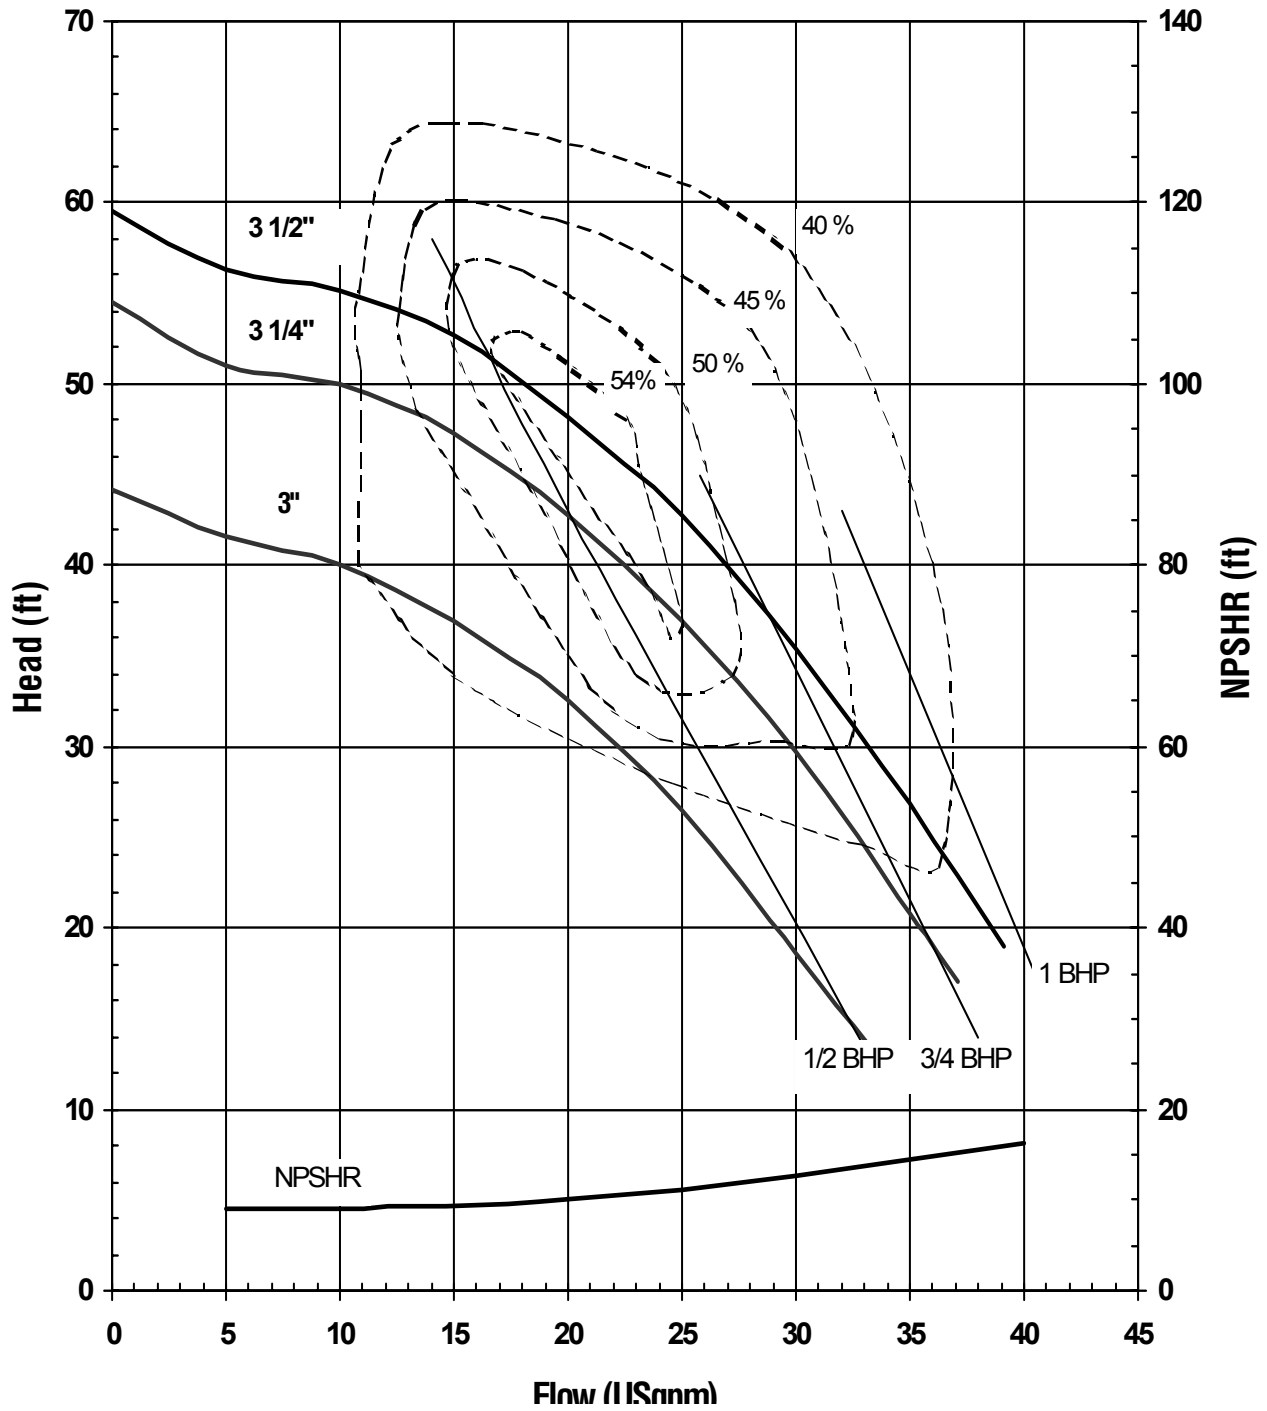

TABLE OF CONTENTS (continued)

Model AC8SJS

3450 rpm, 60 Hz, 2" x 1-1/2"	44
1725 rpm, 60 Hz, 2" x 1-1/2"	45
2900 rpm, 50 Hz, 2" x 1-1/2"	46
1450 rpm, 50 Hz, 2" x 1-1/2"	47
3450 rpm, 60 Hz, 2-1/2" x 2"	48
1725 rpm, 60 Hz, 2-1/2" x 2"	49
2900 rpm, 50 Hz, 2-1/2" x 2"	50
1450 rpm, 50 Hz, 2-1/2" x 2"	51

Model AC8HJS

3450 rpm, 60 Hz, 1-1/4" x 3/4"	52
1725 rpm, 60 Hz, 1-1/4" x 3/4"	53
2900 rpm, 50 Hz, 1-1/2" x 3/4"	54
1450 rpm, 50 Hz, 1-1/2" x 3/4"	55

MODEL AC4STS

3450 rpm, 60 Hz

Suction: 3/4"

Discharge: 1/2"