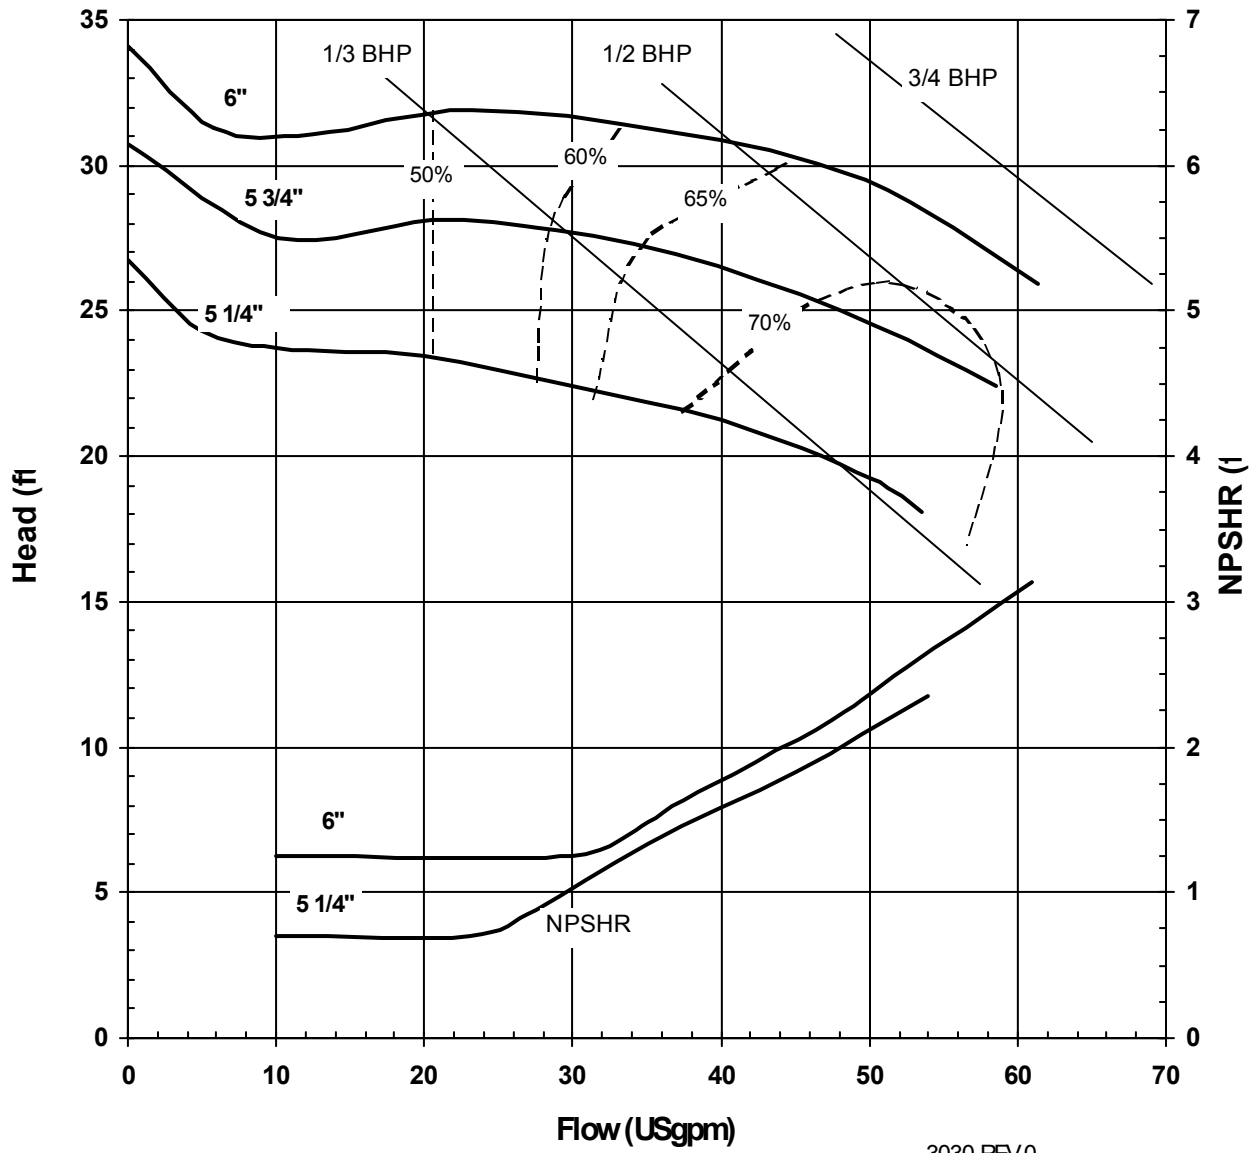

3028 REV 0
12/08/00

MODEL AC6SJS

3450 rpm, 60 Hz

Suction: 1 1/2"

Discharge: 1 1/4"

3029 REV 0
12/08/00

**MODEL AC6SJS
1725 rpm, 60 Hz
Suction: 1 1/2"
Discharge: 1 1/4"**

3030 REV 0
12/08/00