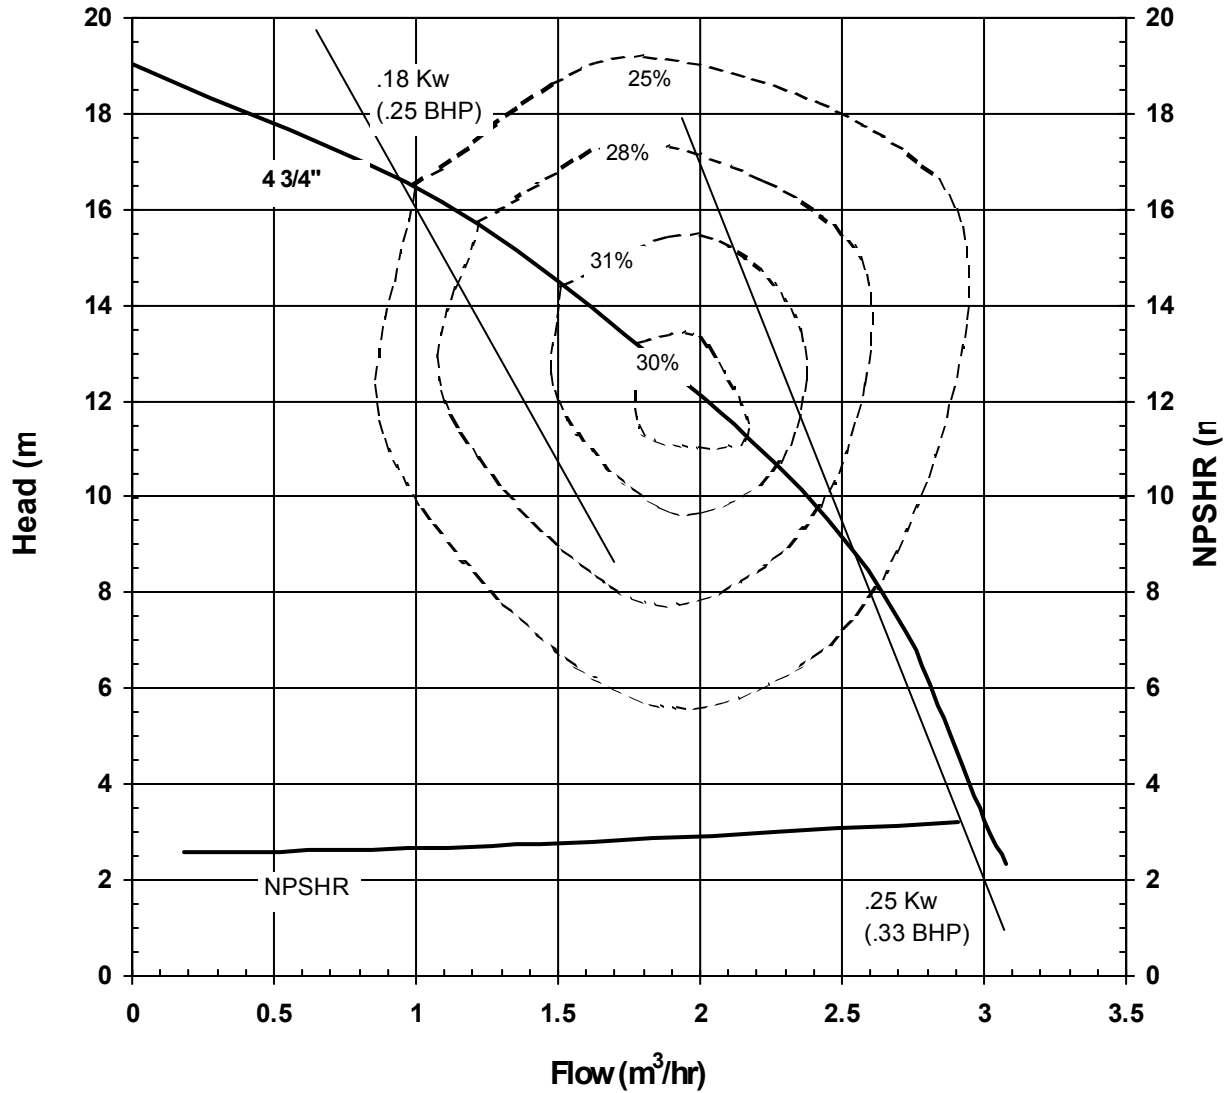

MODEL AC5HTS
2900 rpm, 50 Hz
Suction: 1/2"
Discharge: 1/4"

3020 REV 0
12/08/00