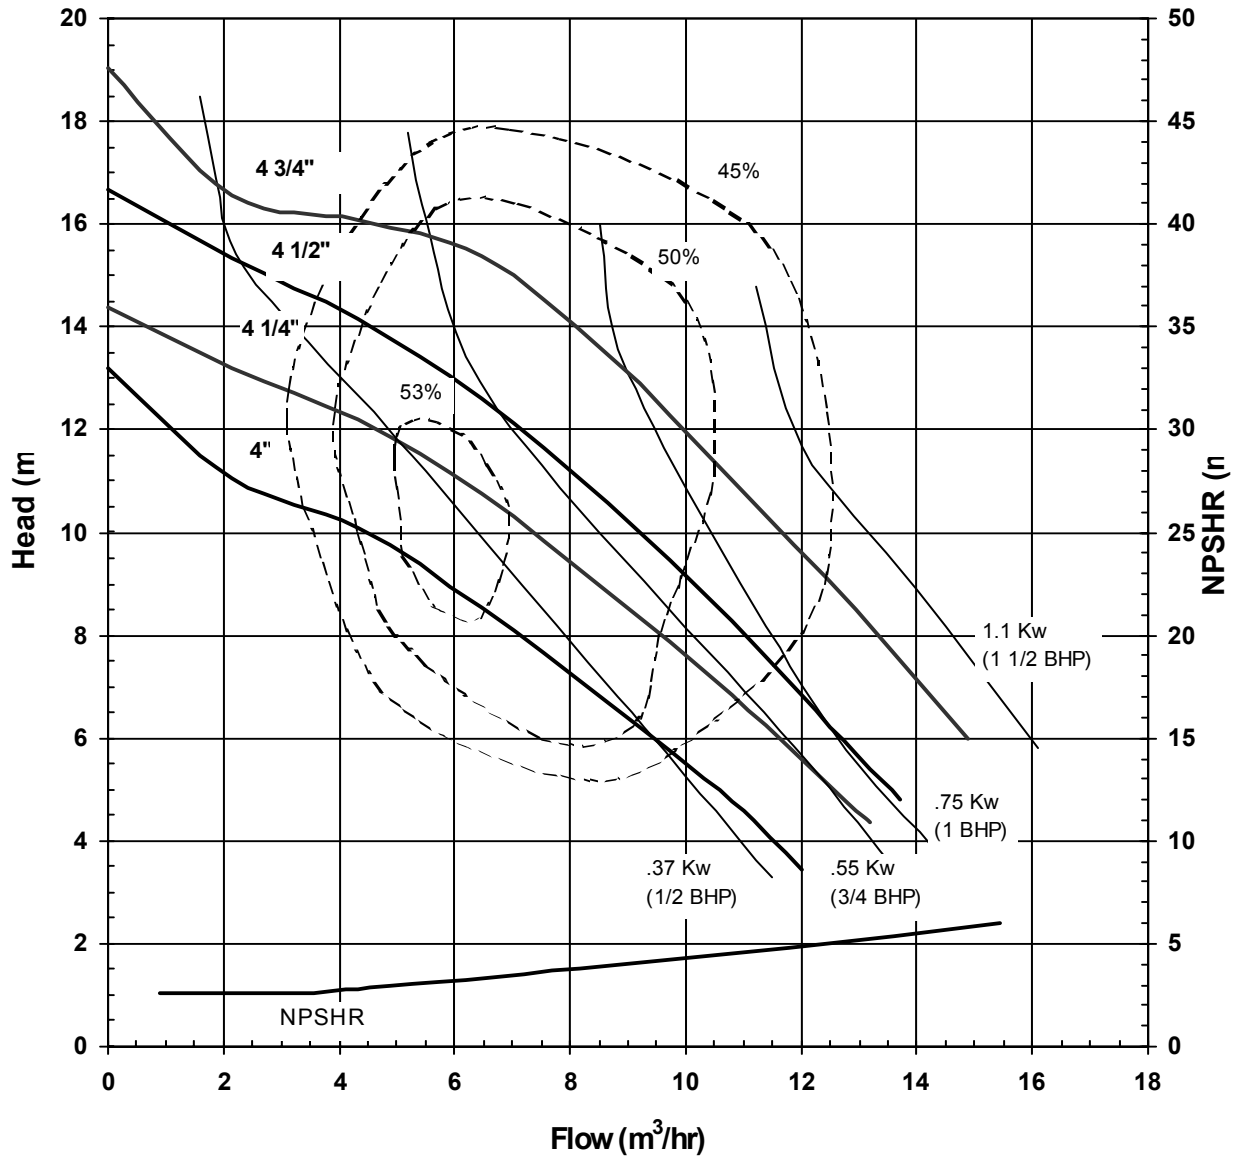

MODEL AC5STS

2900 rpm, 50 Hz

Suction: 1 1/4"

Discharge: 3/4"

3007 REV 0
12/08/00