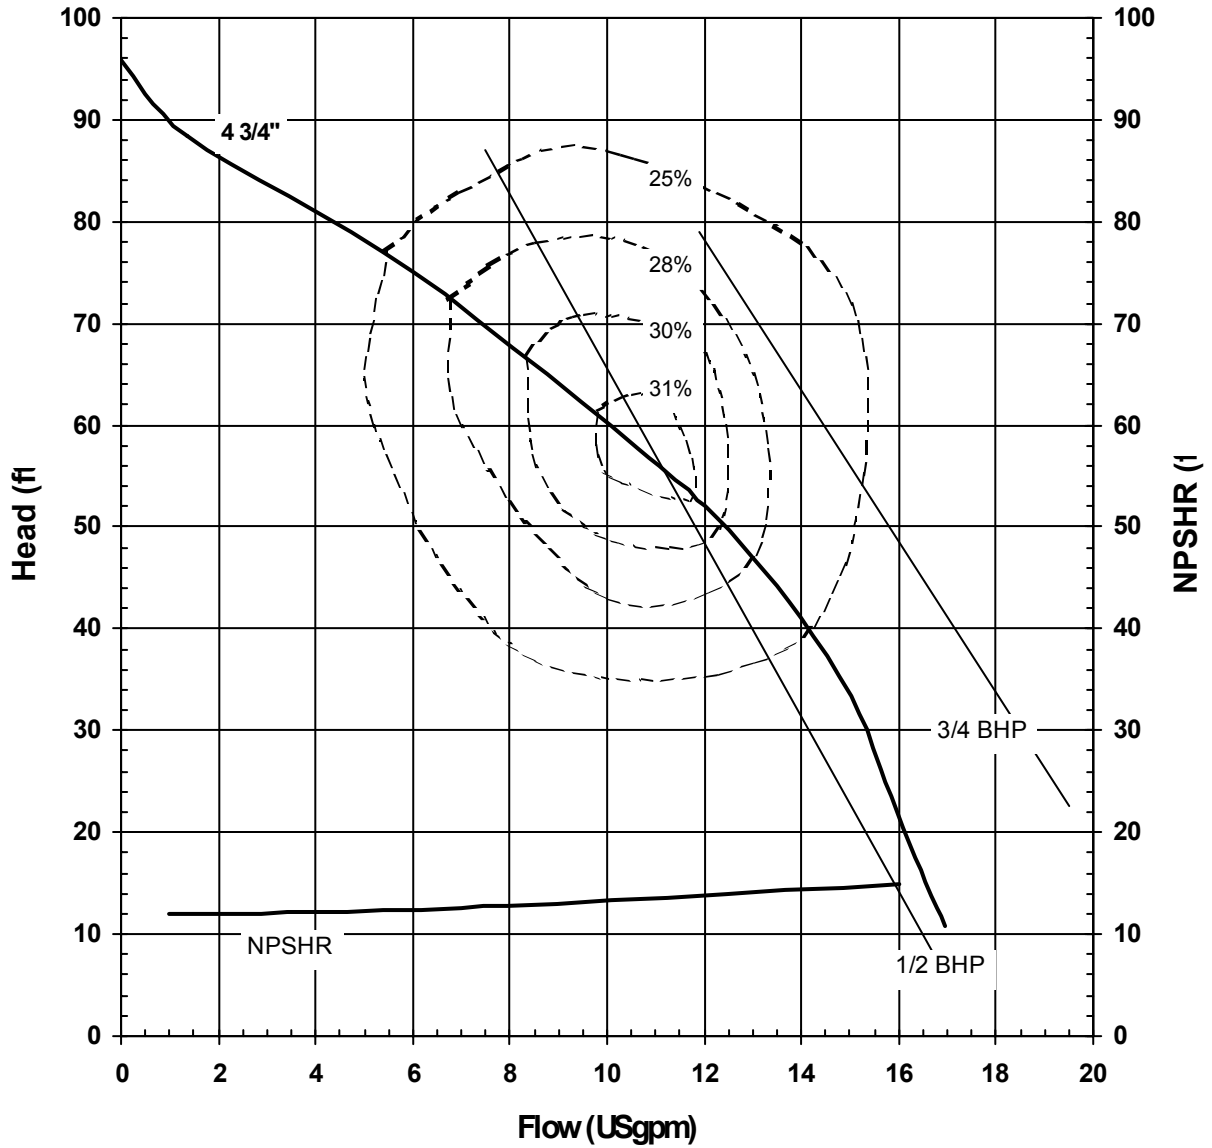

FINISH THOMPSON INC.

AP 5 SERIES
HIGH HEAD HORIZONTAL
PERFORMANCE CURVE

MODEL AC5HTS
3450 rpm, 60 Hz
Suction: 1/2"
Discharge: 1/4"

3017 REV 0
12/08/00