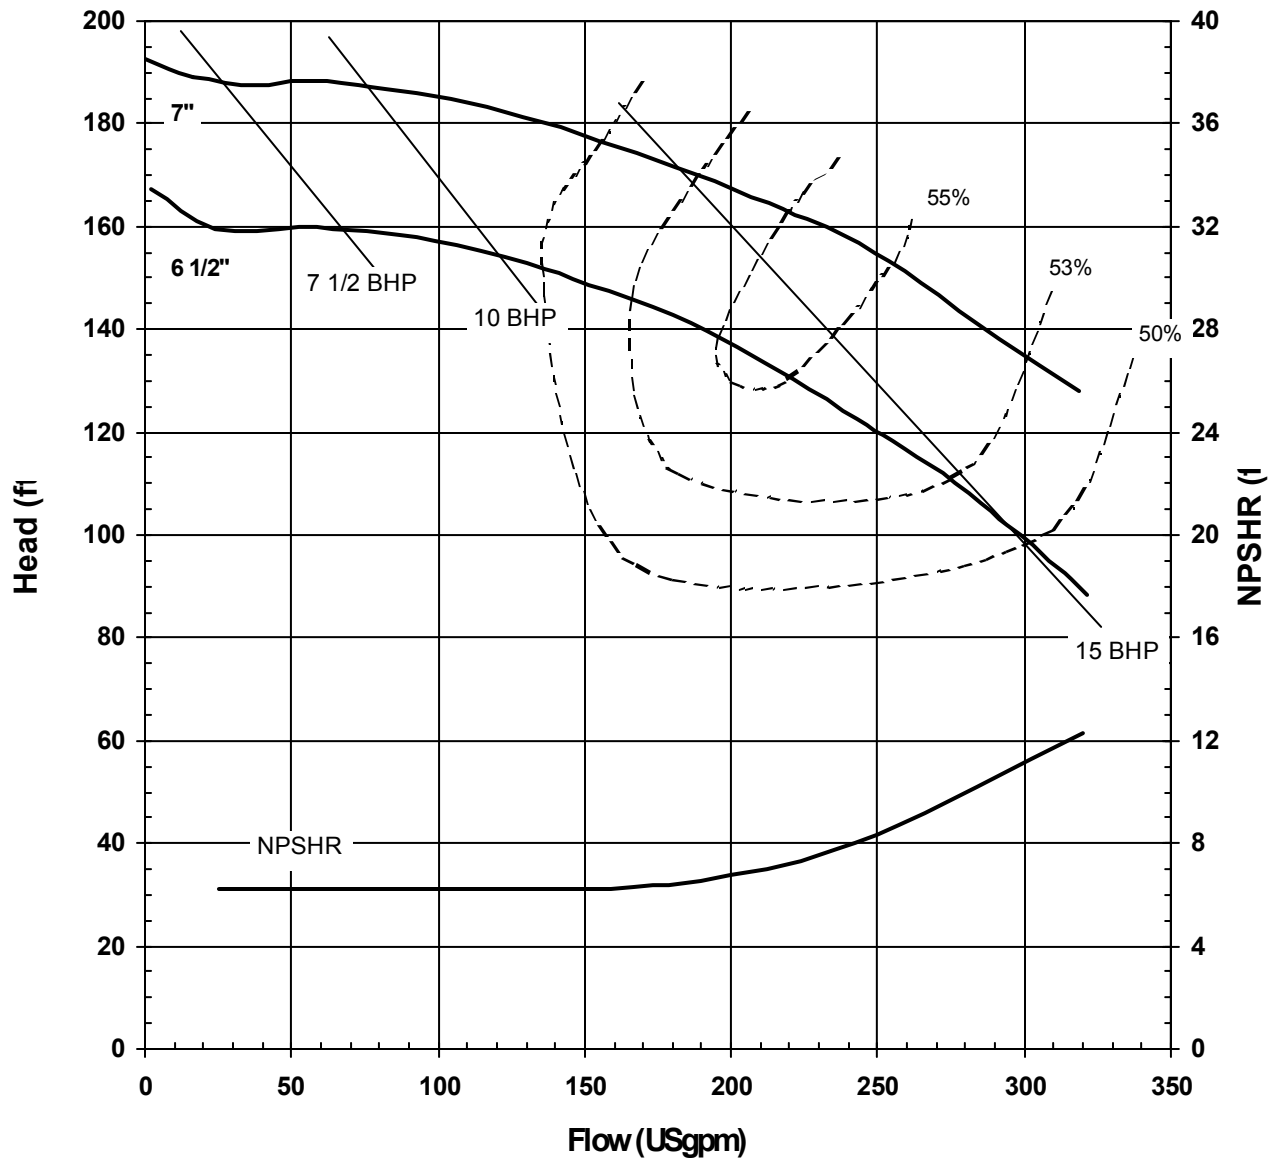

MODEL AC8SJS
3450 rpm, 60 Hz
Suction: 2 1/2"
Discharge: 2"

3039 REV 0
12/08/00