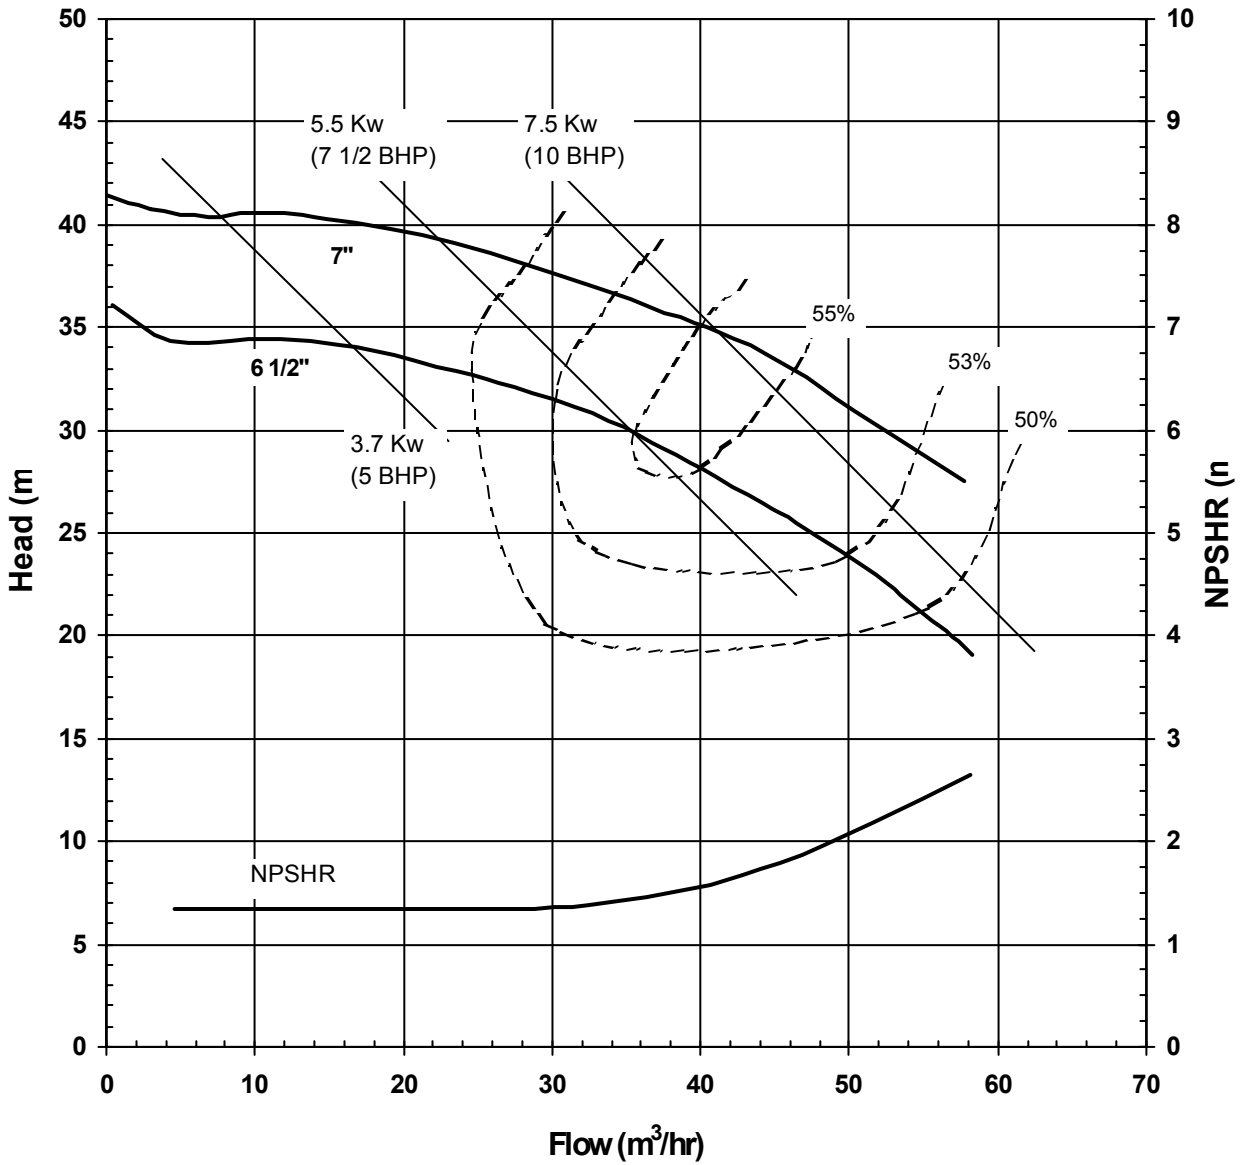

Suction: 2 1/2"

Discharge: 2"

3040 REV 0
12/08/00

MODEL AC8SJS

2900 rpm, 50 Hz

Suction: 2 1/2"

Discharge: 2"

3047 REV 0
12/15/00