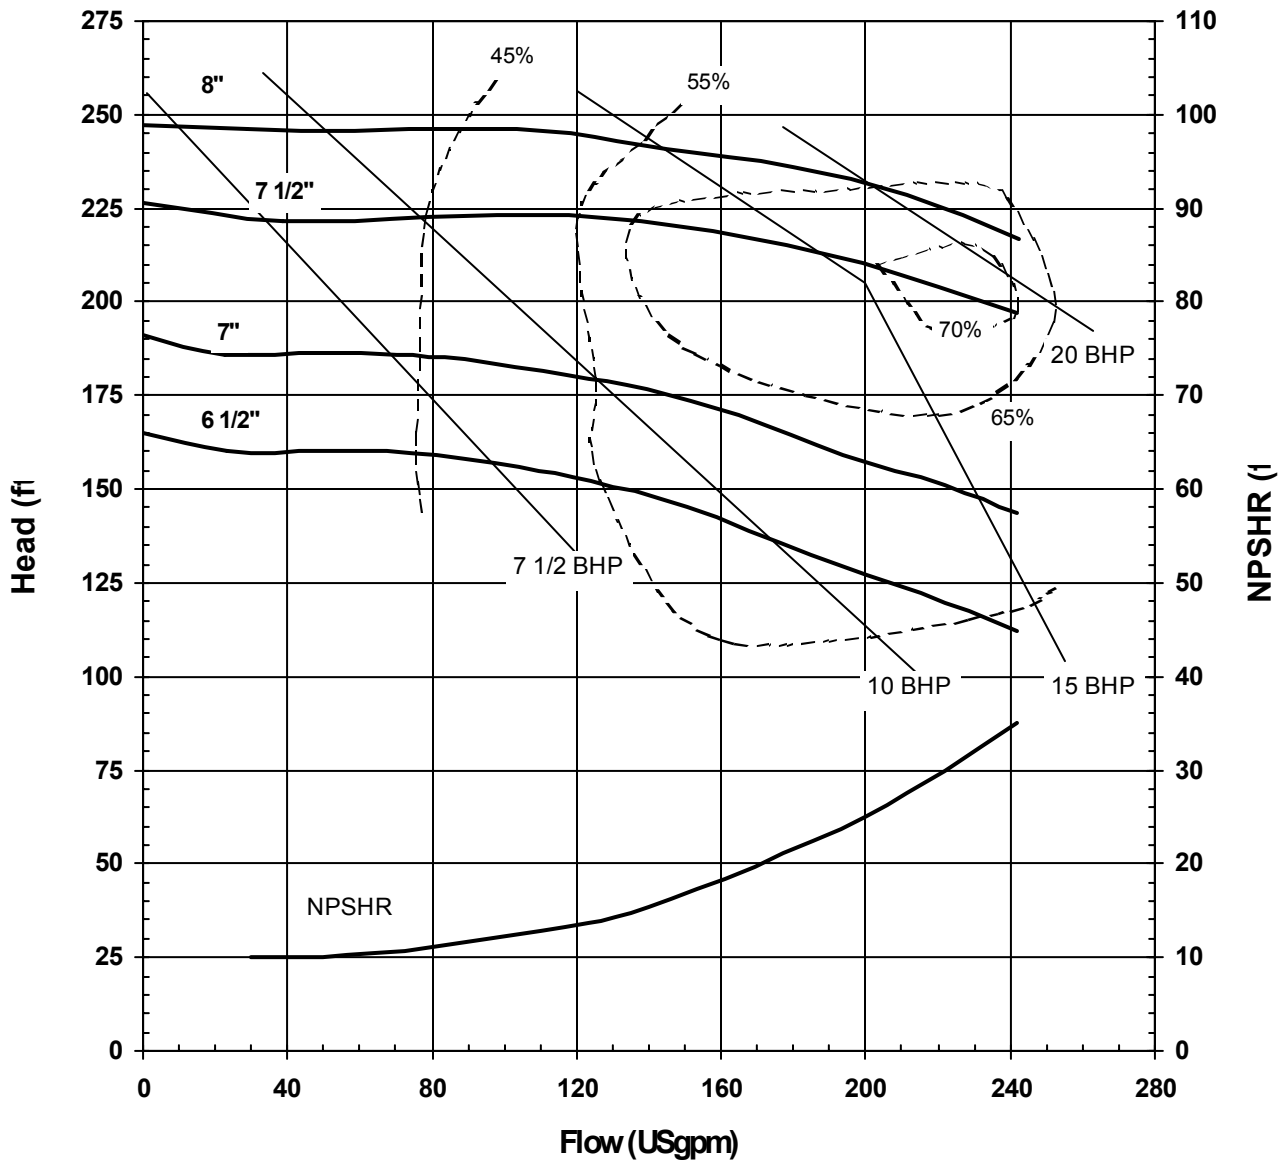

**MODEL AC8SJS
3450 rpm, 60 Hz
Suction: 2"
Discharge: 1 1/2"**

3037 REV 0
12/08/00