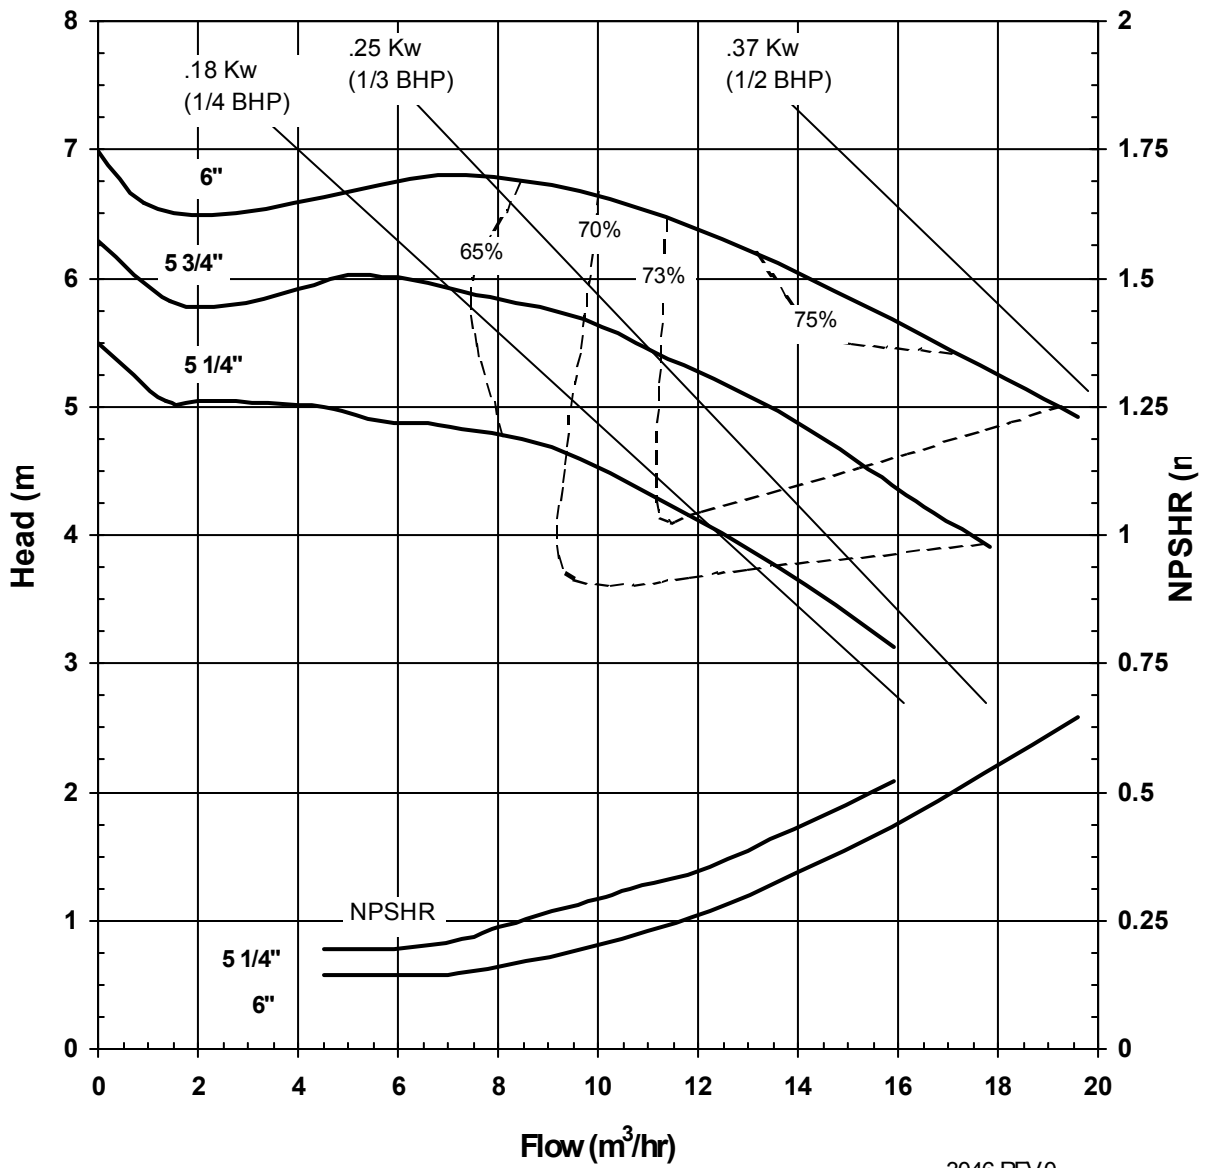

MODEL AC6SJS

1450 rpm, 50 Hz

Suction: 2"

Discharge: 1 1/2"

3046 REV 0
12/13/00