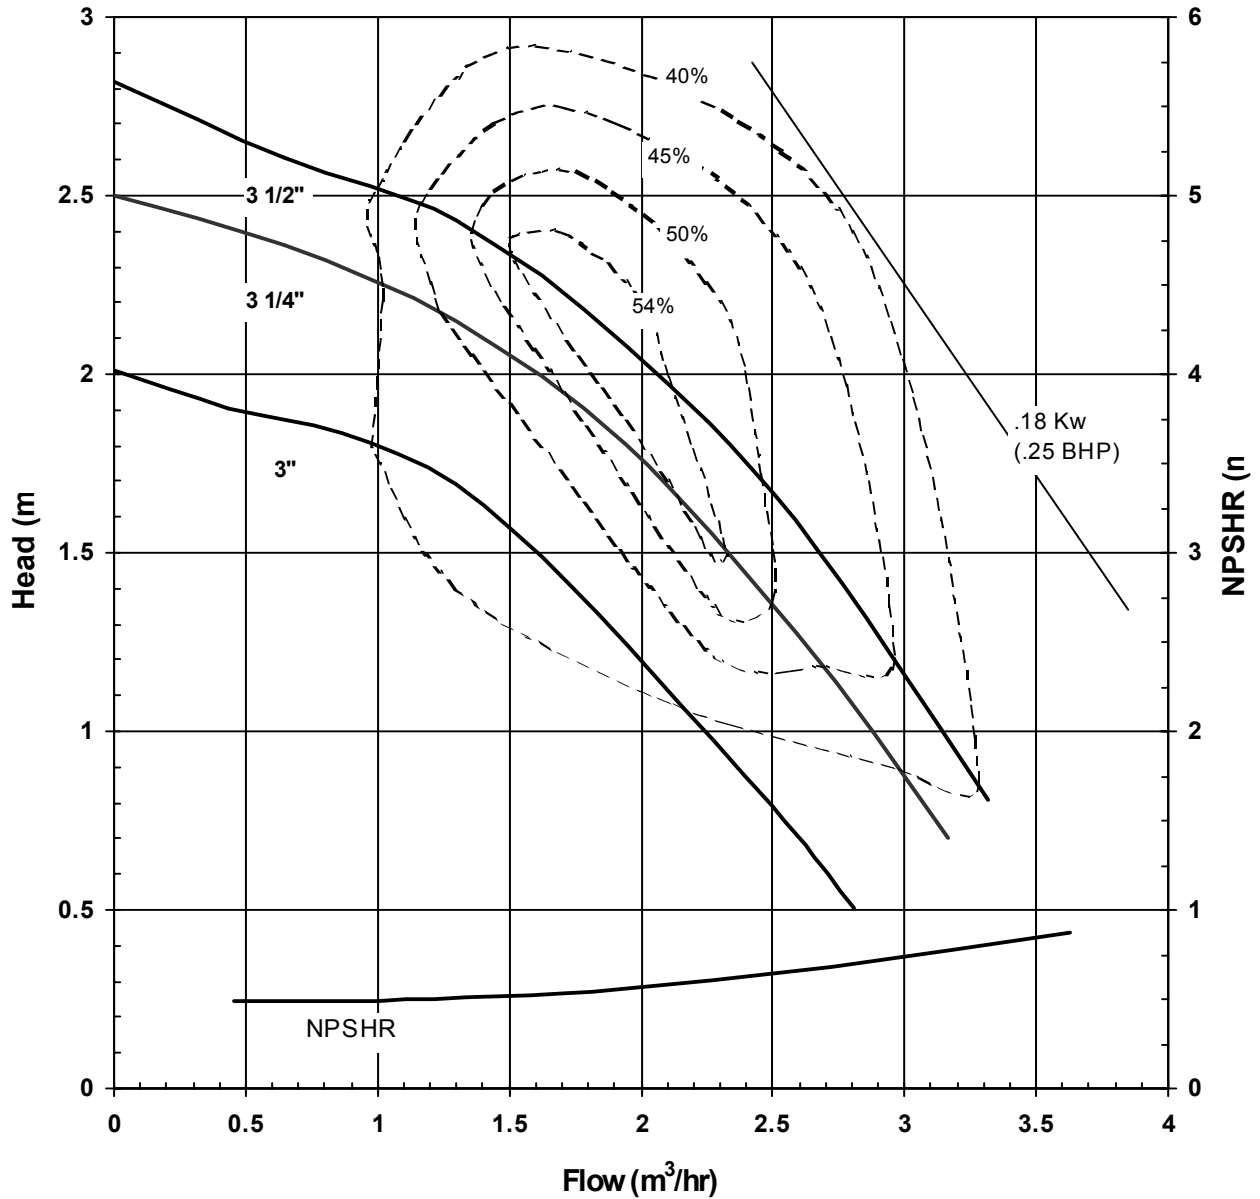

MODEL AC4STS

1450 rpm, 50 Hz

Suction: 3/4"

Discharge: 1/2"

3004 REV 0
12/08/00