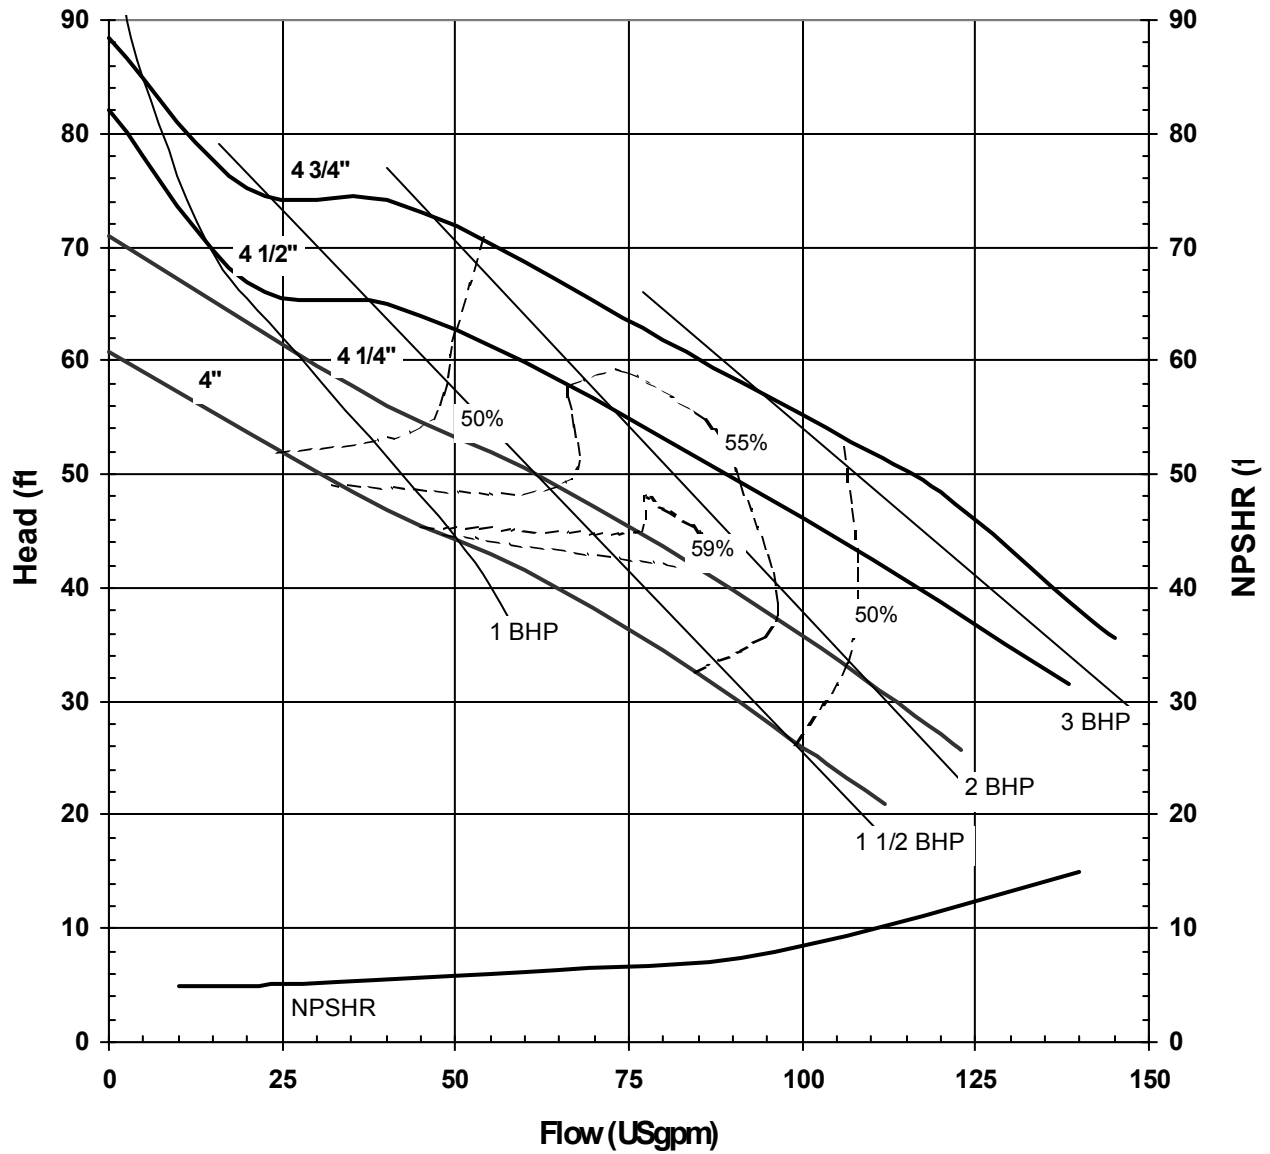

3010 REV 0
12/08/00

MODEL AC5STS
2900 rpm, 50 Hz
Suction: 1 1/2"
Discharge: 1 1/4"

3011 REV 0
12/08/00

MODEL AC5STS
1450 rpm, 50 Hz
Suction: 1 1/2"
Discharge: 1 1/4"

3012 REV 0
12/08/00

**MODEL AC5STS
3450 rpm, 60 Hz
Suction: 2"
Discharge: 1 1/2"**