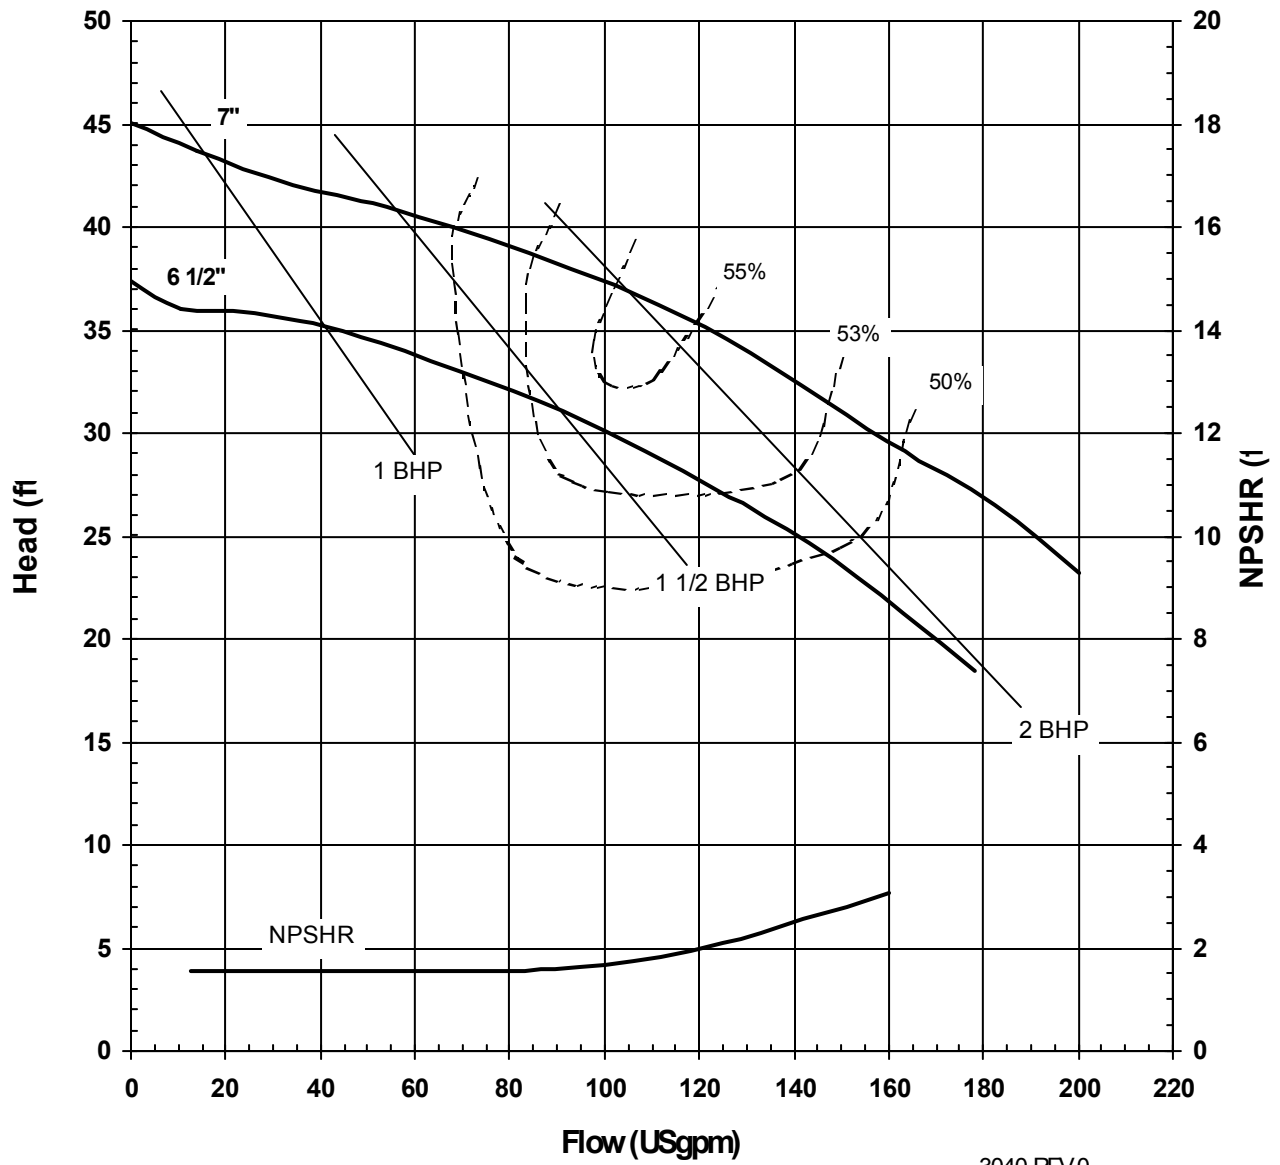

MODEL AC8SJS

1725 rpm, 60 Hz

Suction: 2 1/2"

Discharge: 2"

3040 REV 0
12/08/00