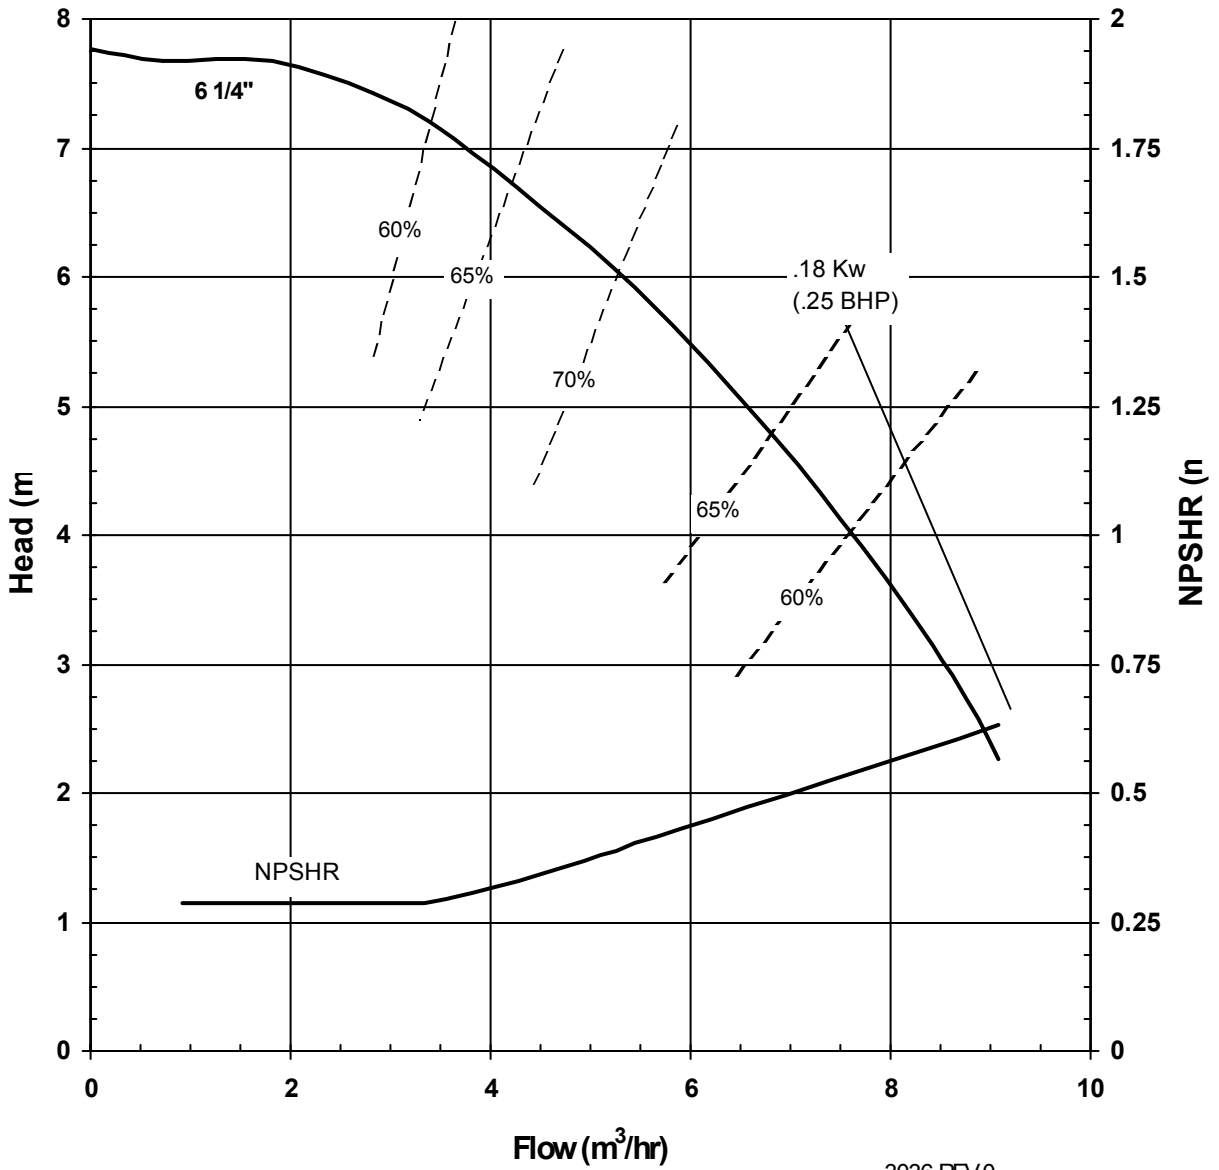

MODEL AC6HJS

1450 rpm, 50 Hz

Suction: 1 1/4"

Discharge: 3/4"

3036 REV 0
12/08/00