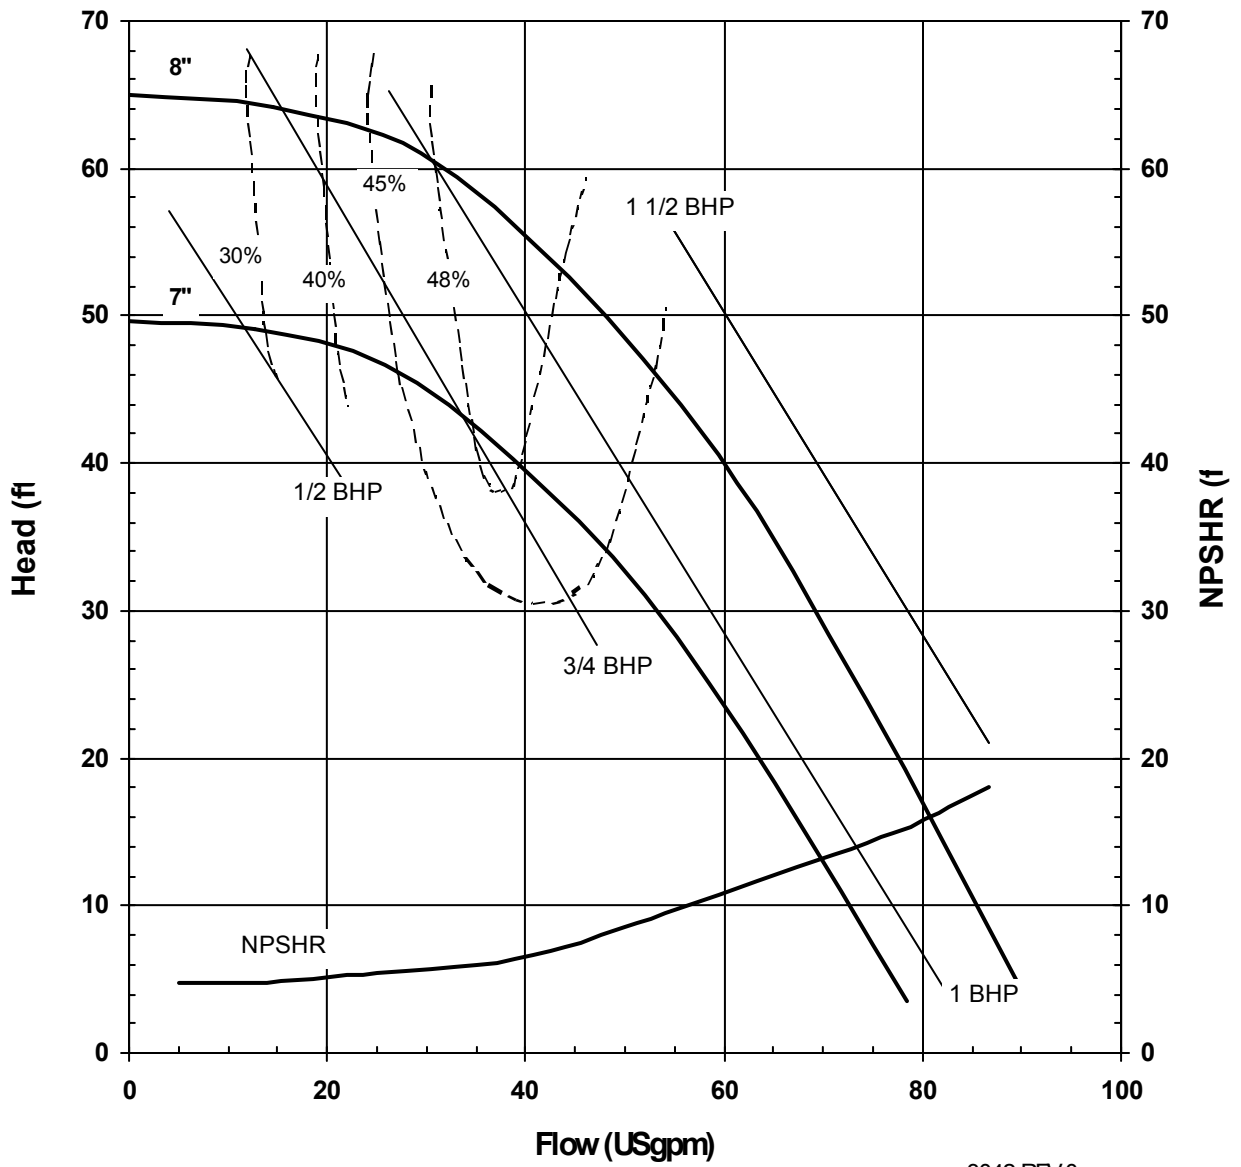

MODEL AC8SJS

1450 rpm, 50 Hz

Suction: 2 1/2"

Discharge: 2"

3048 REV 0
12/15/00

MODEL AC8HJS
3450 rpm, 60 Hz
Suction: 1 1/4"
Discharge: 3/4"

3041 REV 0
12/08/00

MODEL AC8HJS
1725 rpm, 60 Hz
Suction: 1 1/4"
Discharge: 3/4"