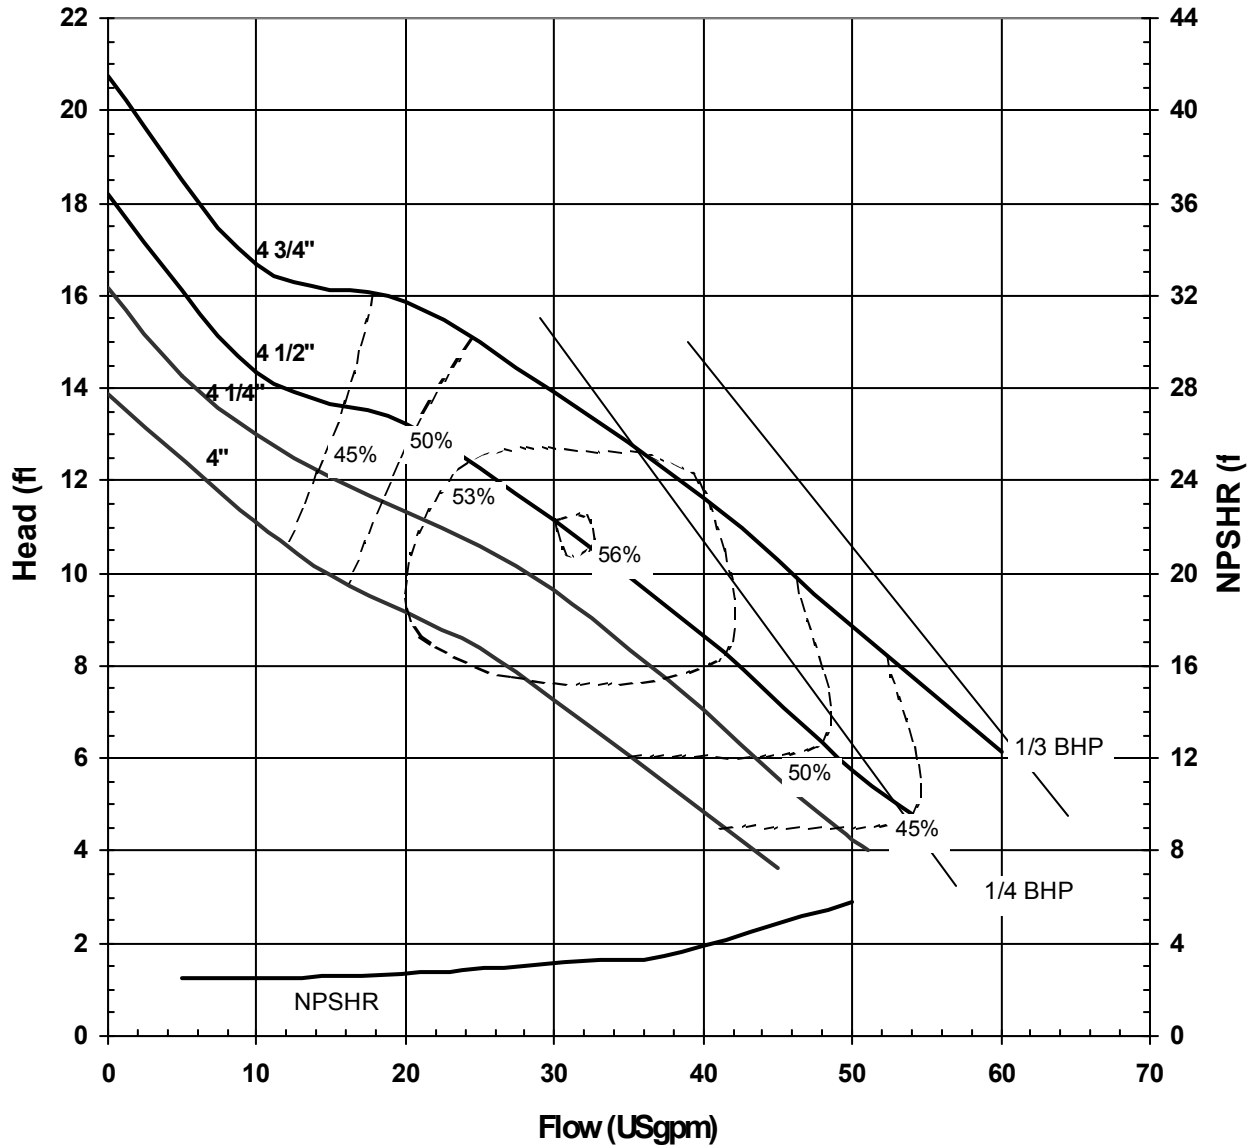

MODEL AC5STS
1450 rpm, 50 Hz
Suction: 1 1/4"
Discharge: 3/4"

3008 REV 0
12/08/00

MODEL AC5STS
3450 rpm, 60 Hz
Suction: 1 1/2"
Discharge: 1 1/4"

3009 REV 0
12/08/00

MODEL AC5STS
1725 rpm, 60 Hz
Suction: 1 1/2"
Discharge: 1 1/4"