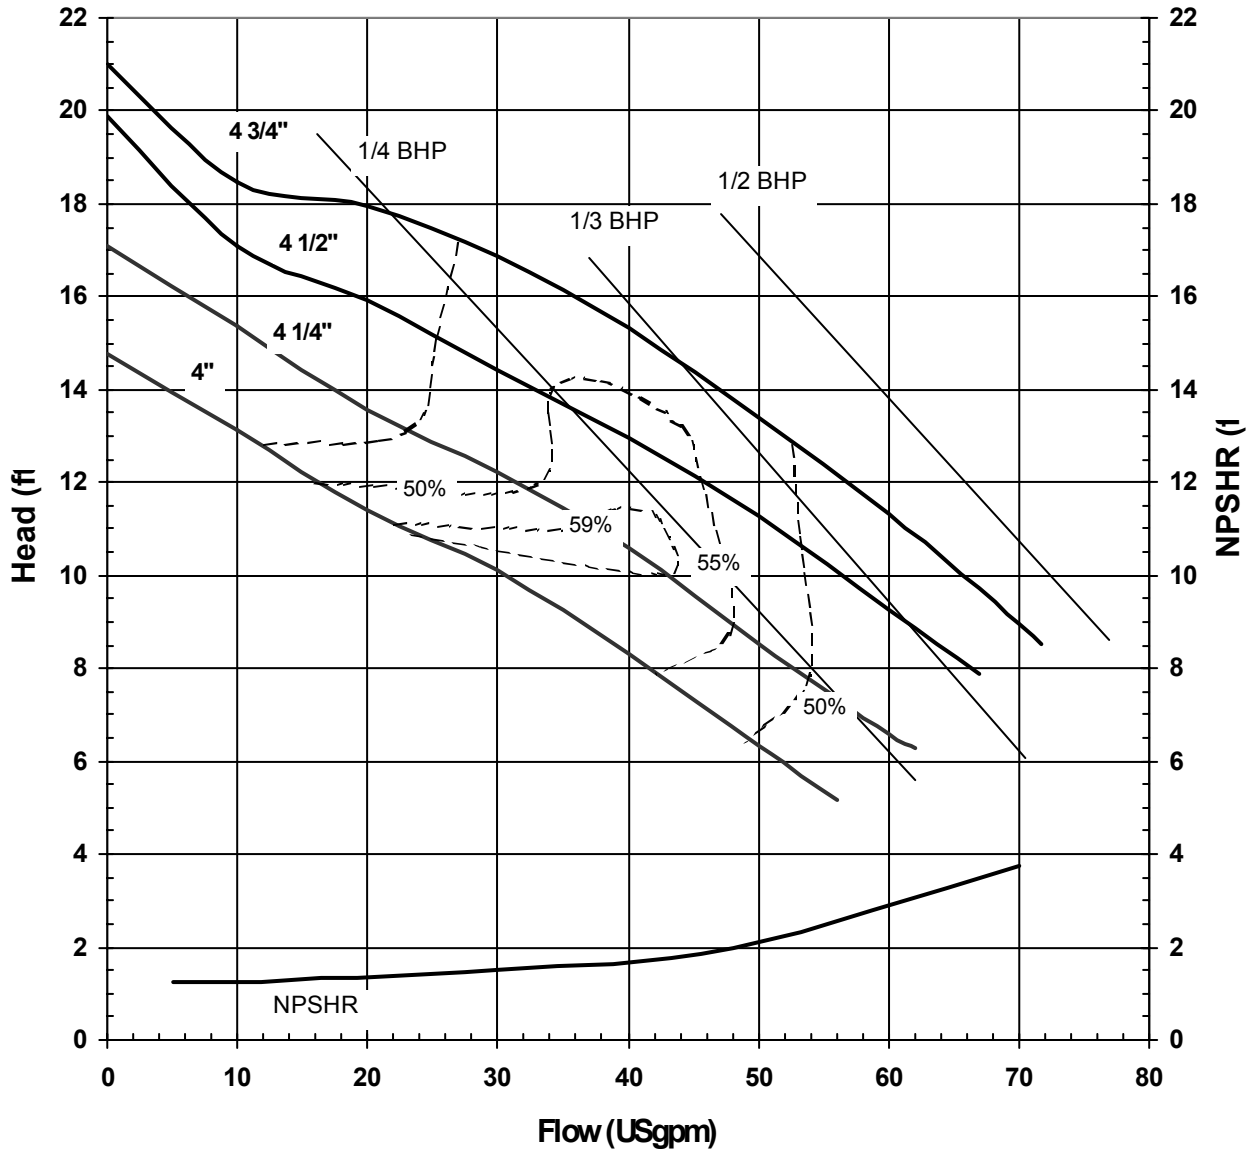

**MODEL AC5STS
1725 rpm, 60 Hz
Suction: 2"
Discharge: 1 1/2"**

3014 REV 0
12/08/00