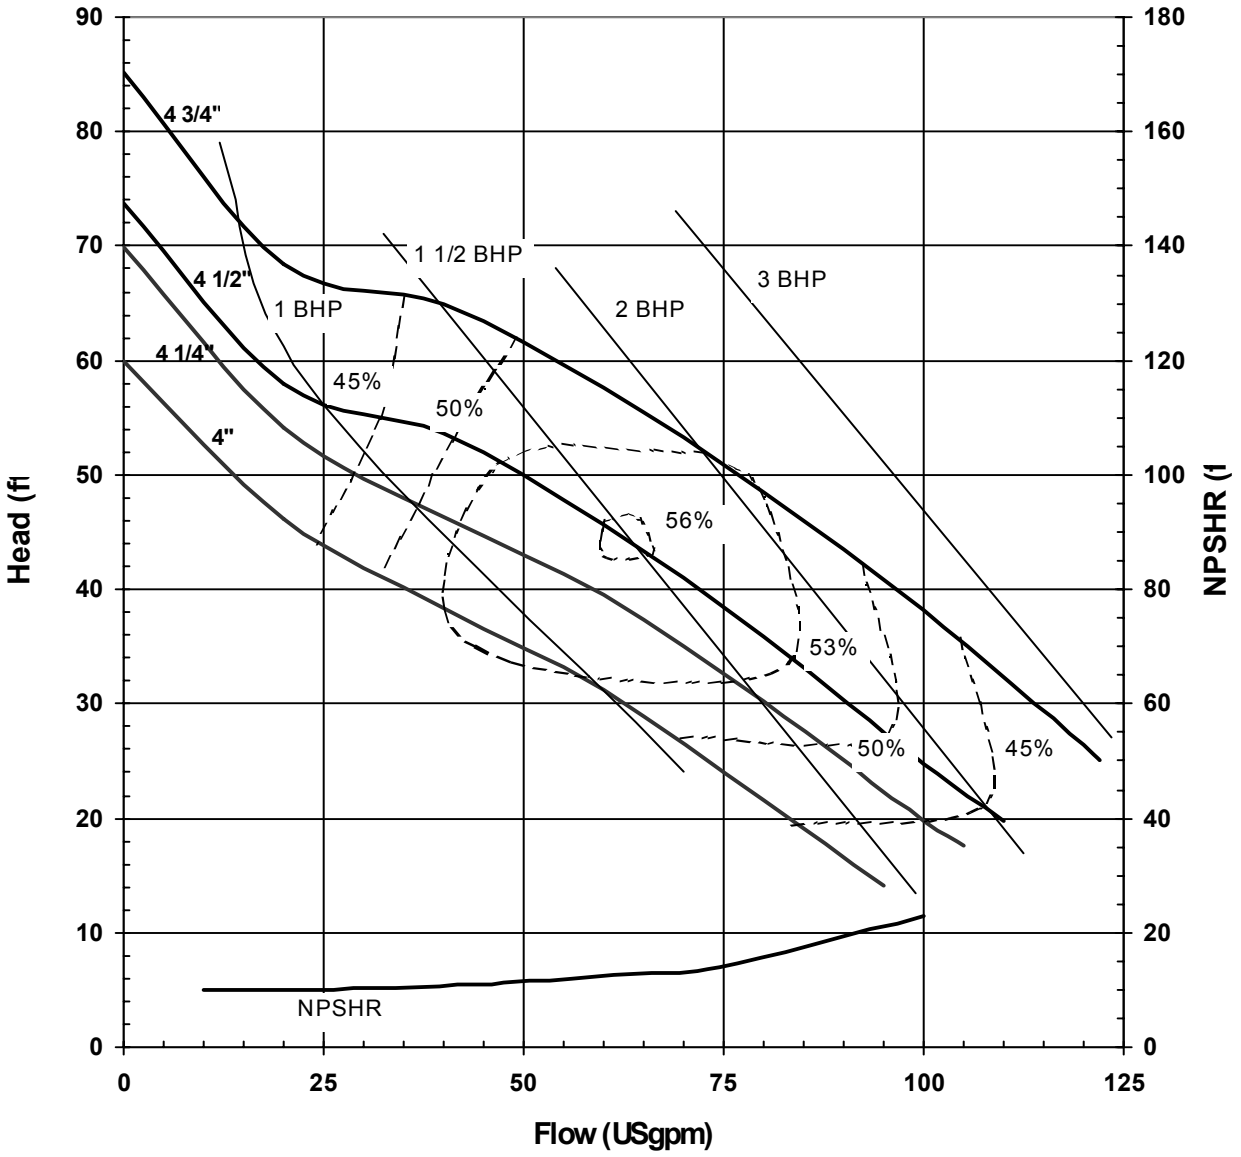

MODEL AC5STS
3450 rpm, 60 Hz
Suction: 1 1/2"
Discharge: 1 1/4"

3009 REV 0
12/08/00