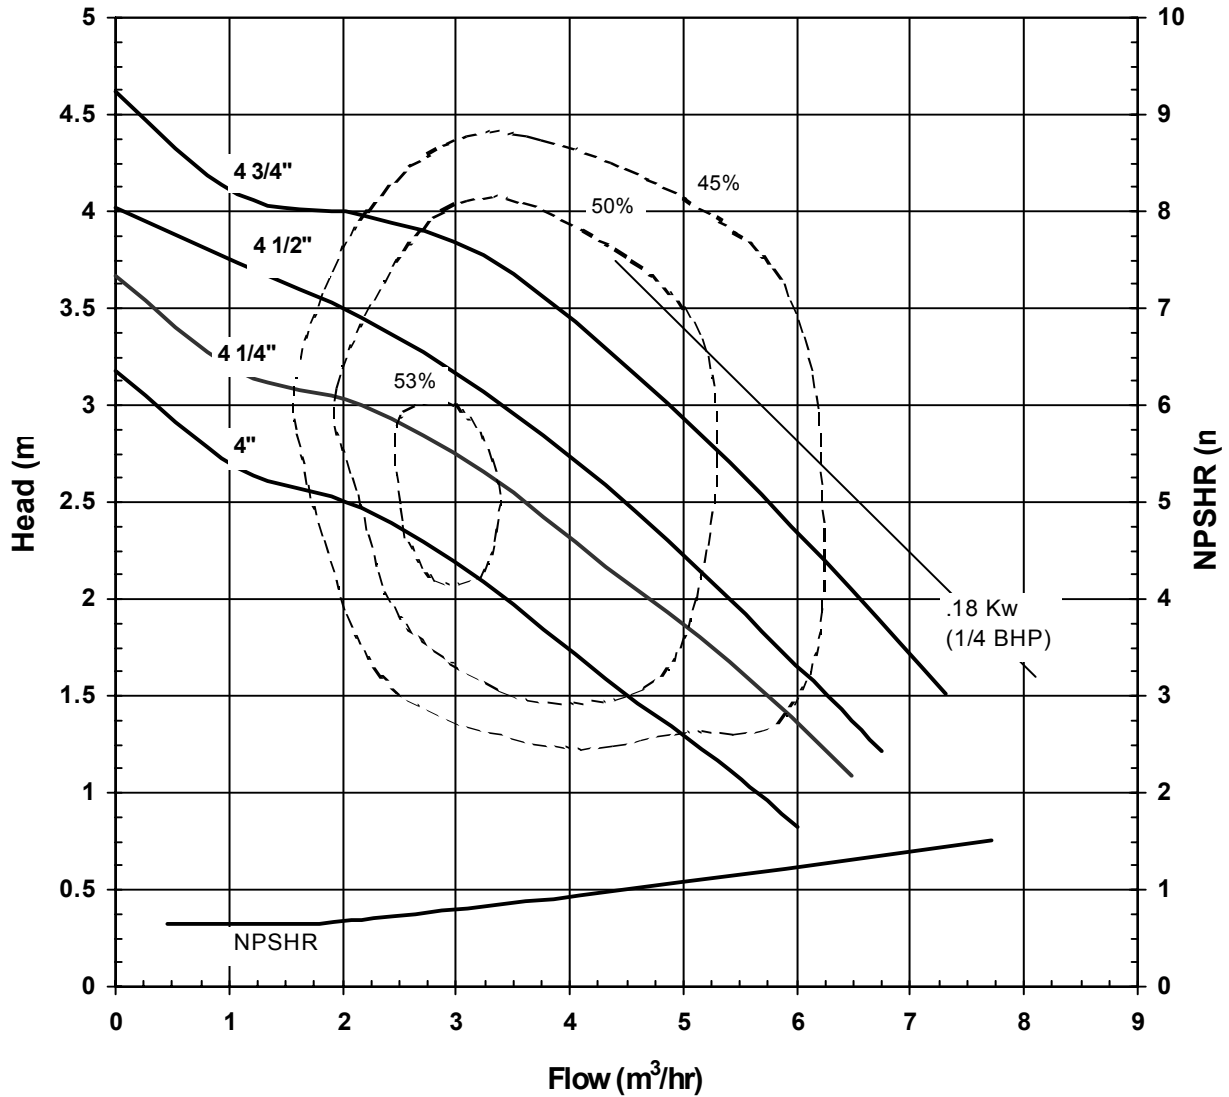

MODEL AC5STS
1450 rpm, 50 Hz
Suction: 1 1/4"
Discharge: 3/4"

3008 REV 0
12/08/00