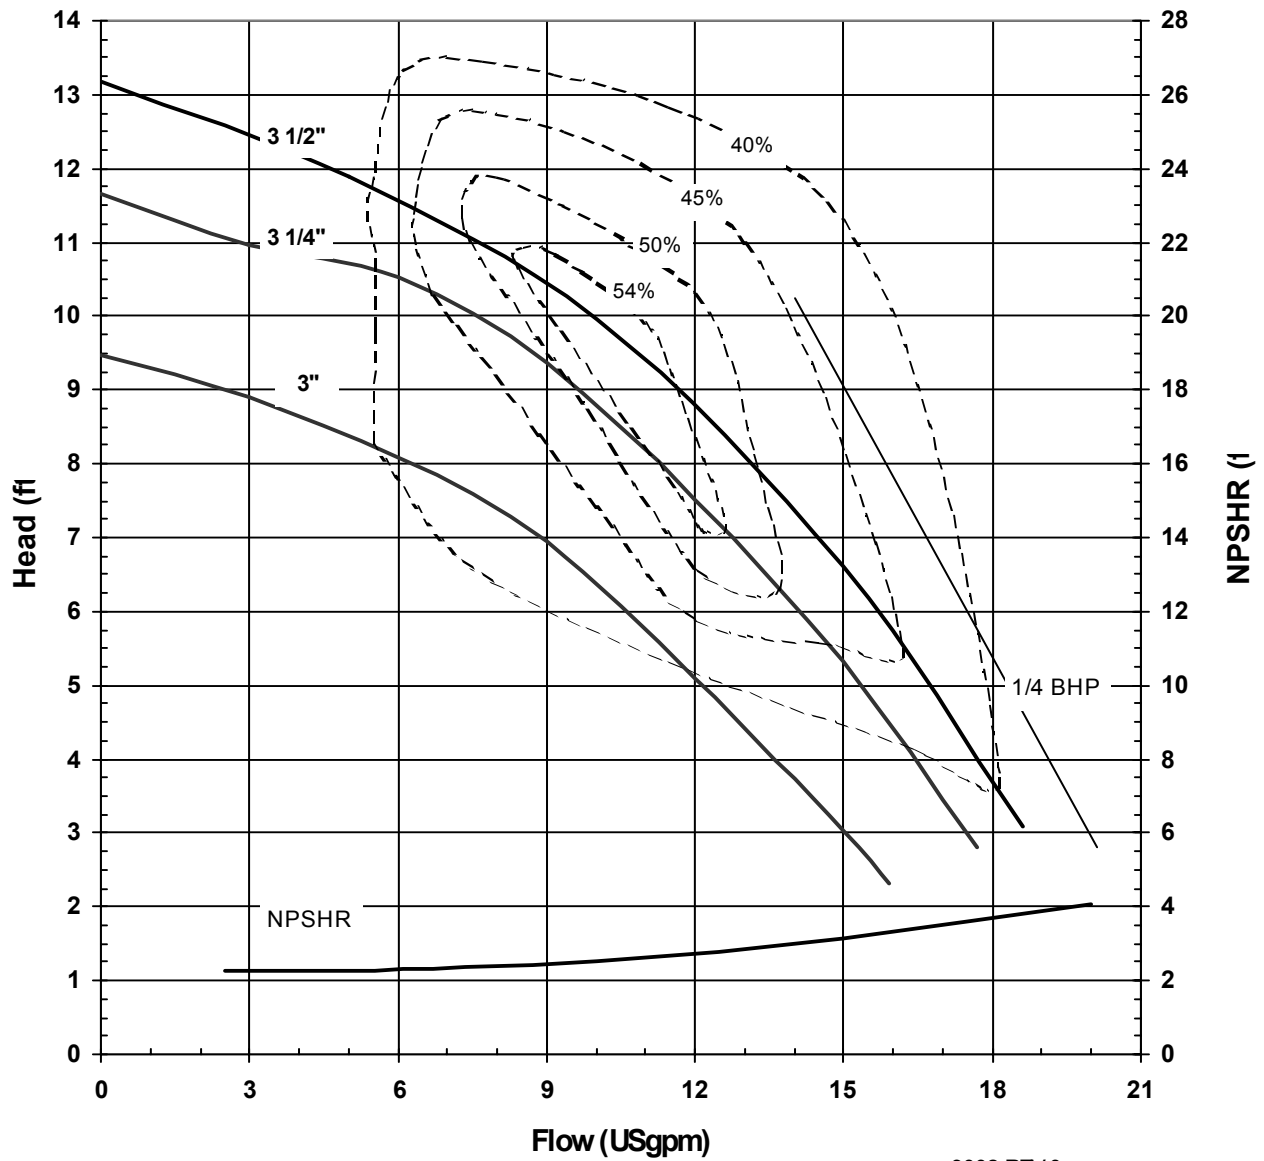

MODEL AC4STS

1725 rpm, 60 Hz

Suction: 3/4"

Discharge: 1/2"

3002 REV 0
12/08/00