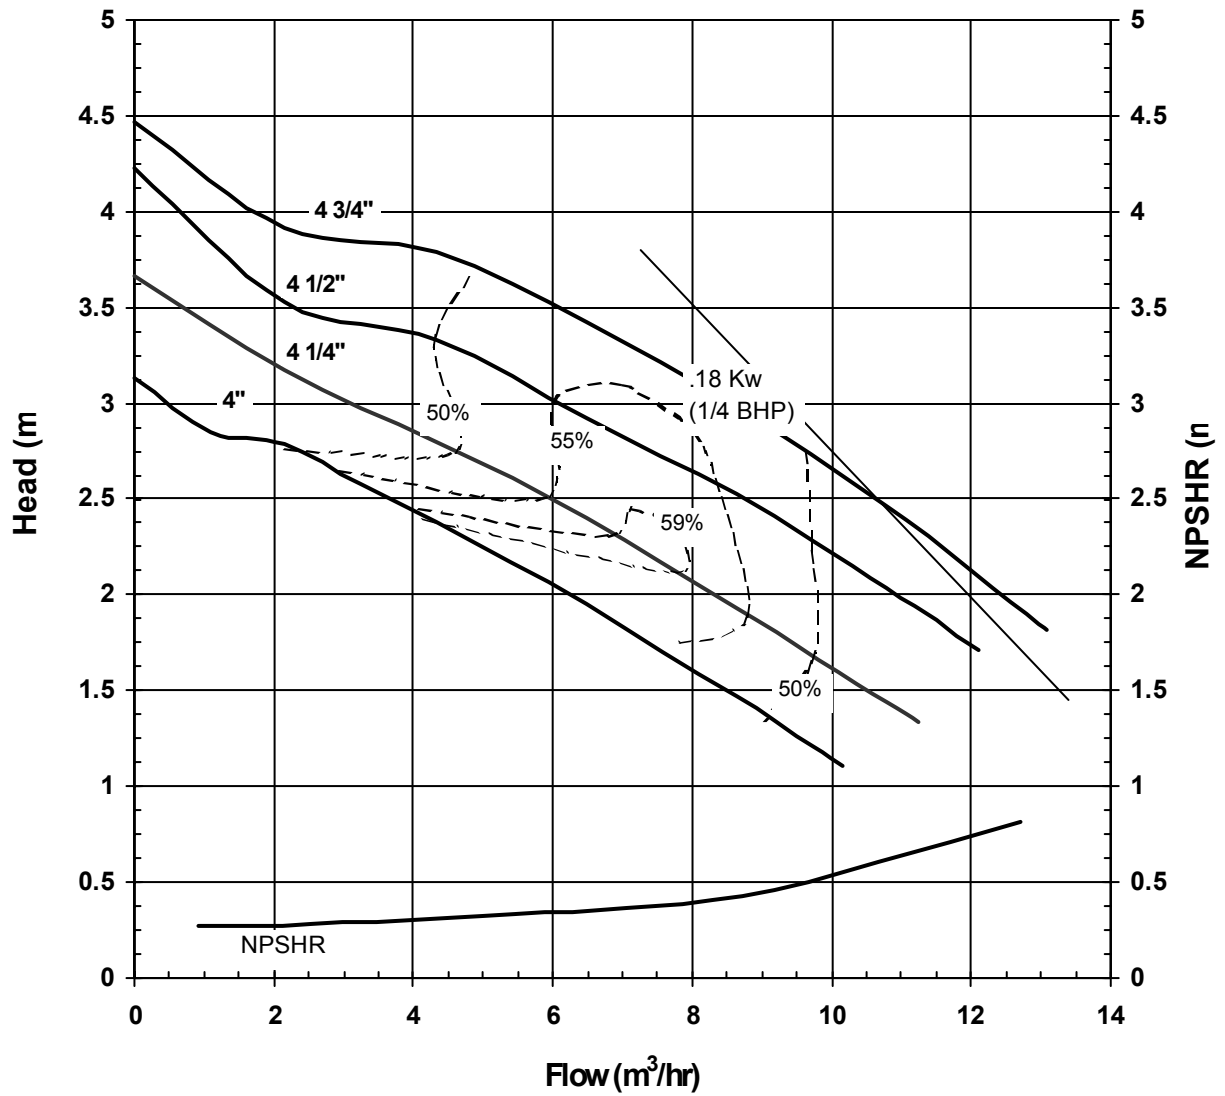

3013 REV 0
12/08/00

**MODEL AC5STS
1725 rpm, 60 Hz
Suction: 2"
Discharge: 1 1/2"**

3014 REV 0
12/08/00

MODEL AC5STS
2900 rpm, 50 Hz
Suction: 2"
Discharge: 1 1/2"

3015 REV 0
12/08/00

MODEL AC5STS
1450 rpm, 50 Hz
Suction: 2"
Discharge: 1 1/2"