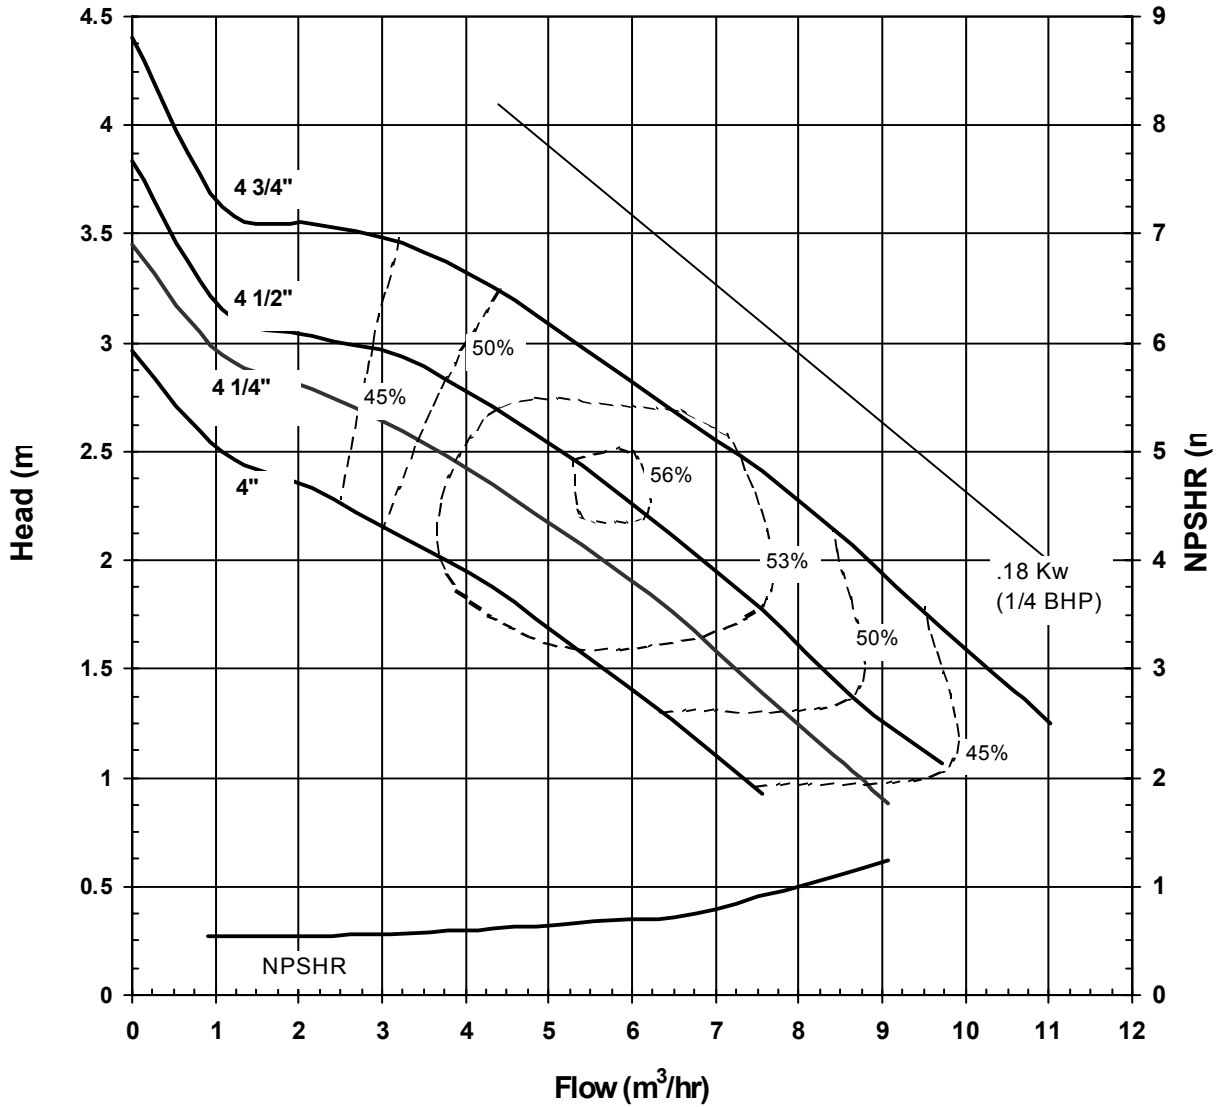

MODEL AC5STS
1450 rpm, 50 Hz
Suction: 1 1/2"
Discharge: 1 1/4"

3012 REV 0
12/08/00