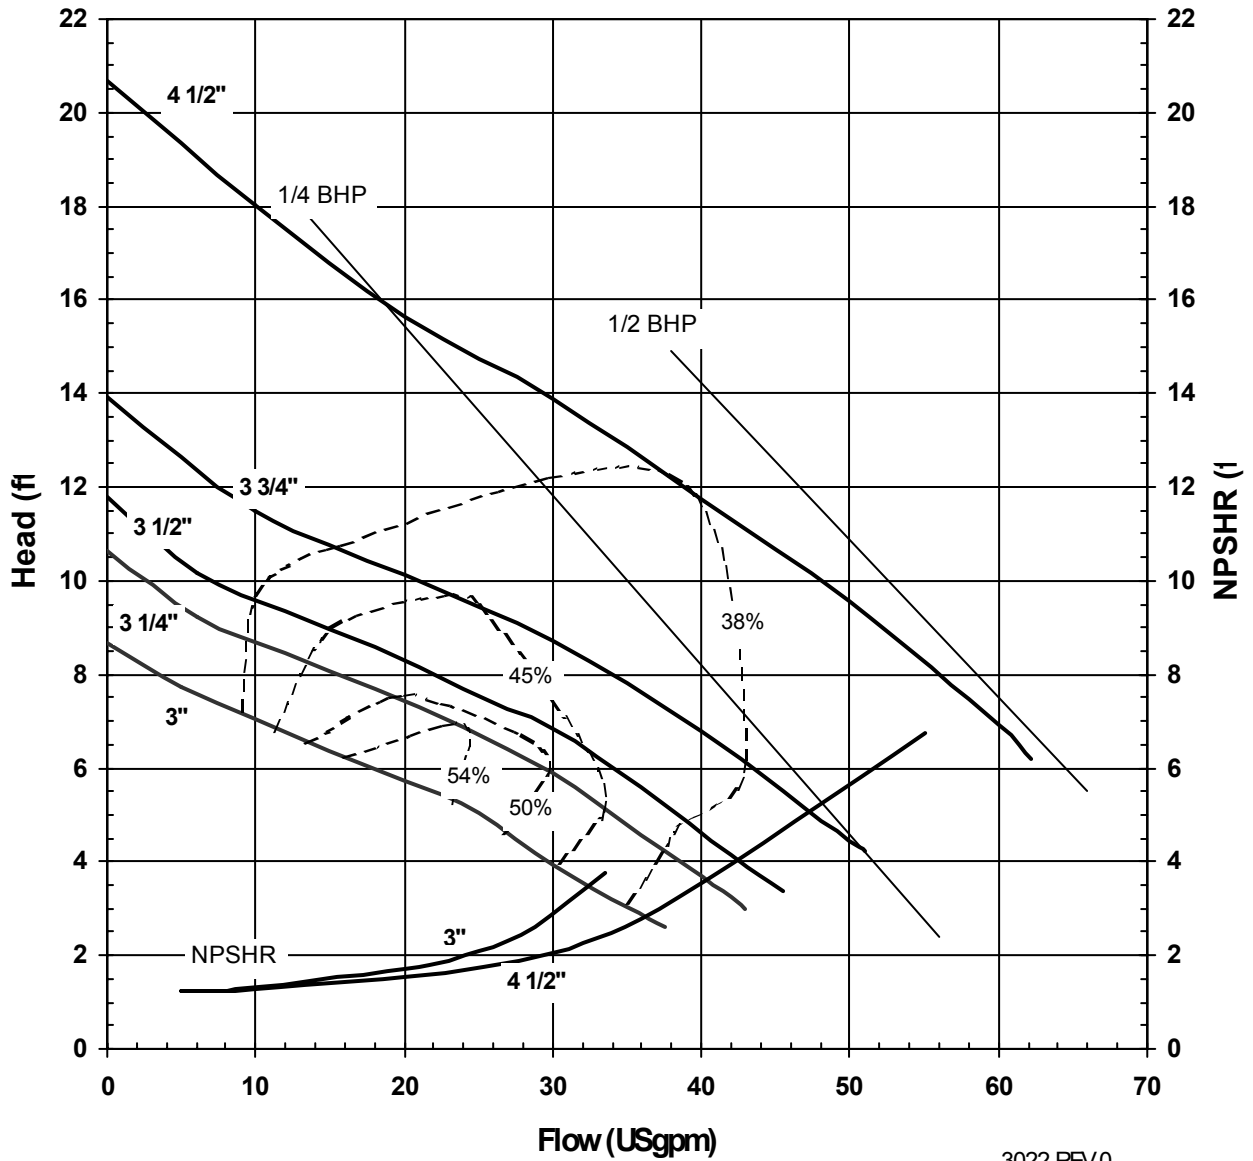

MODEL AC5RTS
1725 rpm, 60 Hz
Suction: 1 1/2"
Discharge: 1 1/4"

3022 REV 0
12/08/00