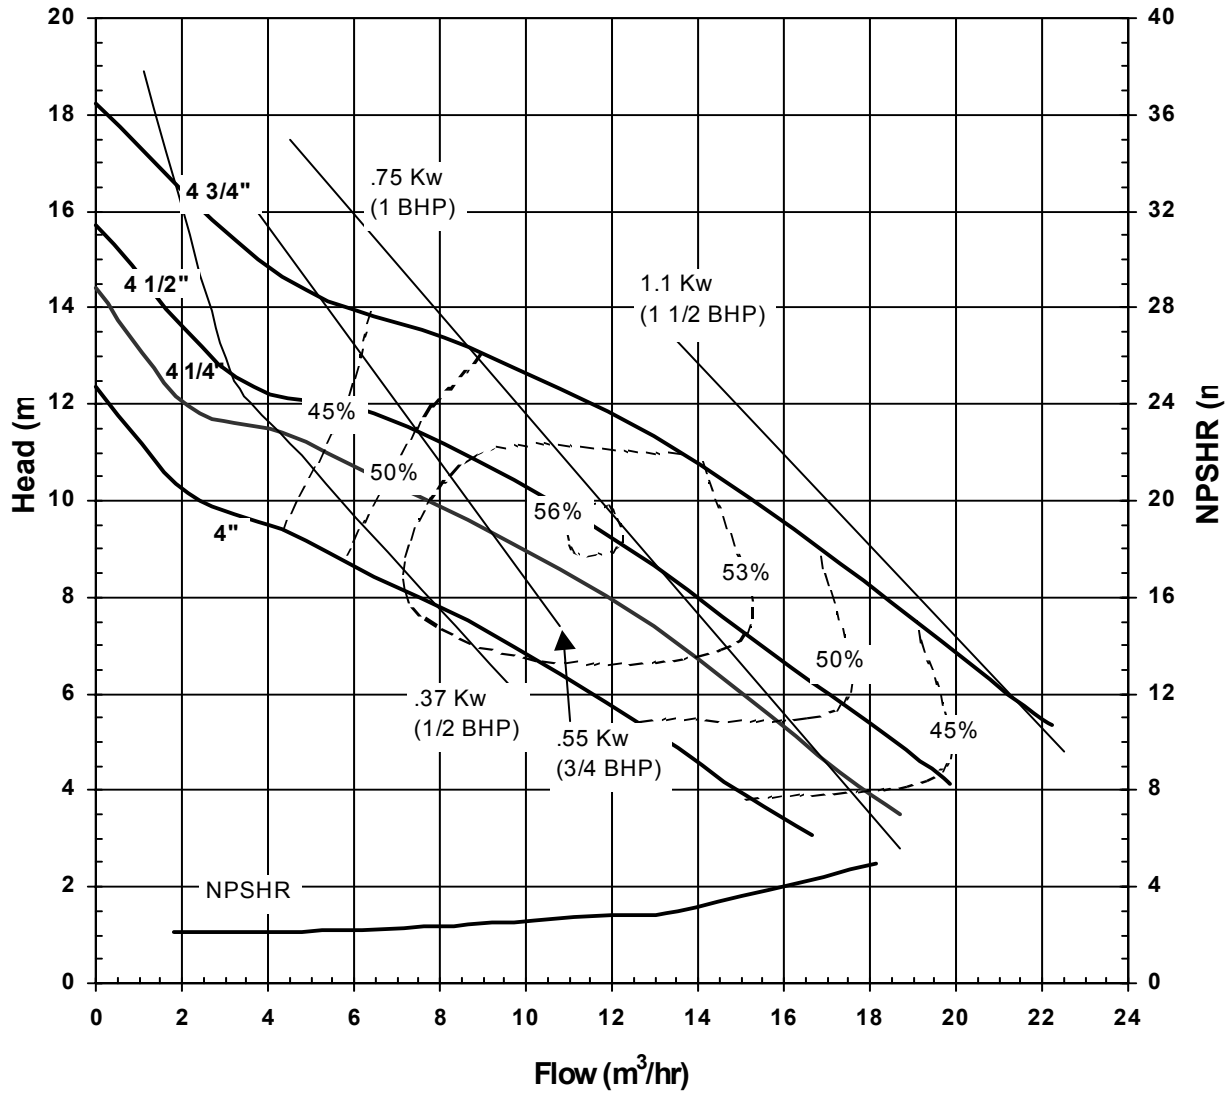

MODEL AC5STS
2900 rpm, 50 Hz
Suction: 1 1/2"
Discharge: 1 1/4"

3011 REV 0
12/08/00