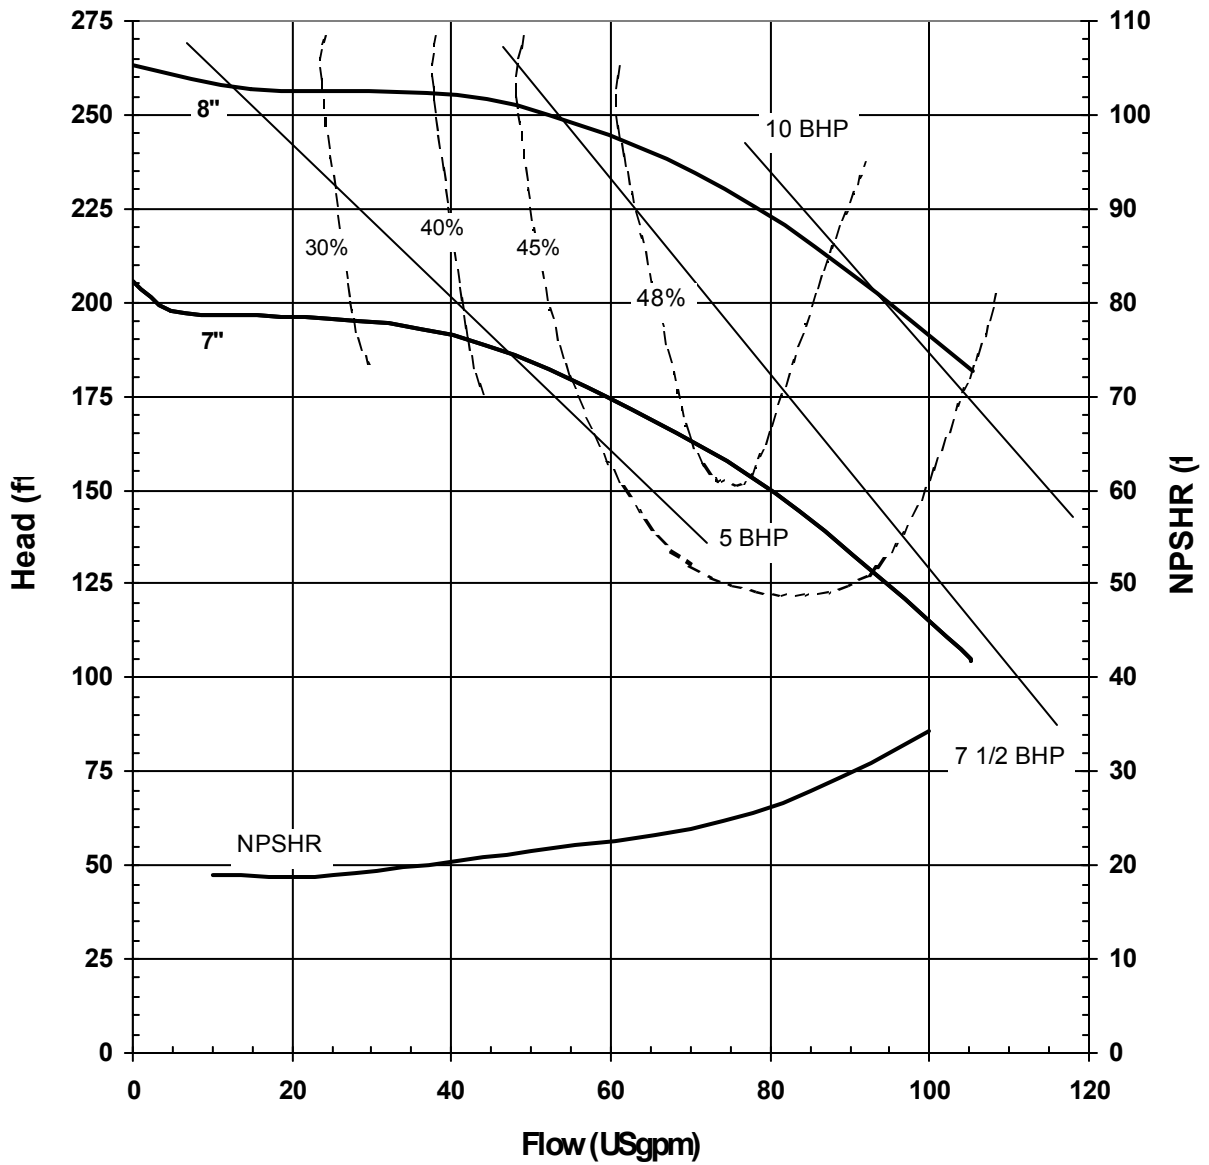

MODEL AC8SJS

1450 rpm, 50 Hz

Suction: 2 1/2"

Discharge: 2"

3048 REV 0
12/15/00

MODEL AC8HJS
3450 rpm, 60 Hz
Suction: 1 1/4"
Discharge: 3/4"

3041 REV 0
12/08/00

MODEL AC8HJS
1725 rpm, 60 Hz
Suction: 1 1/4"
Discharge: 3/4"